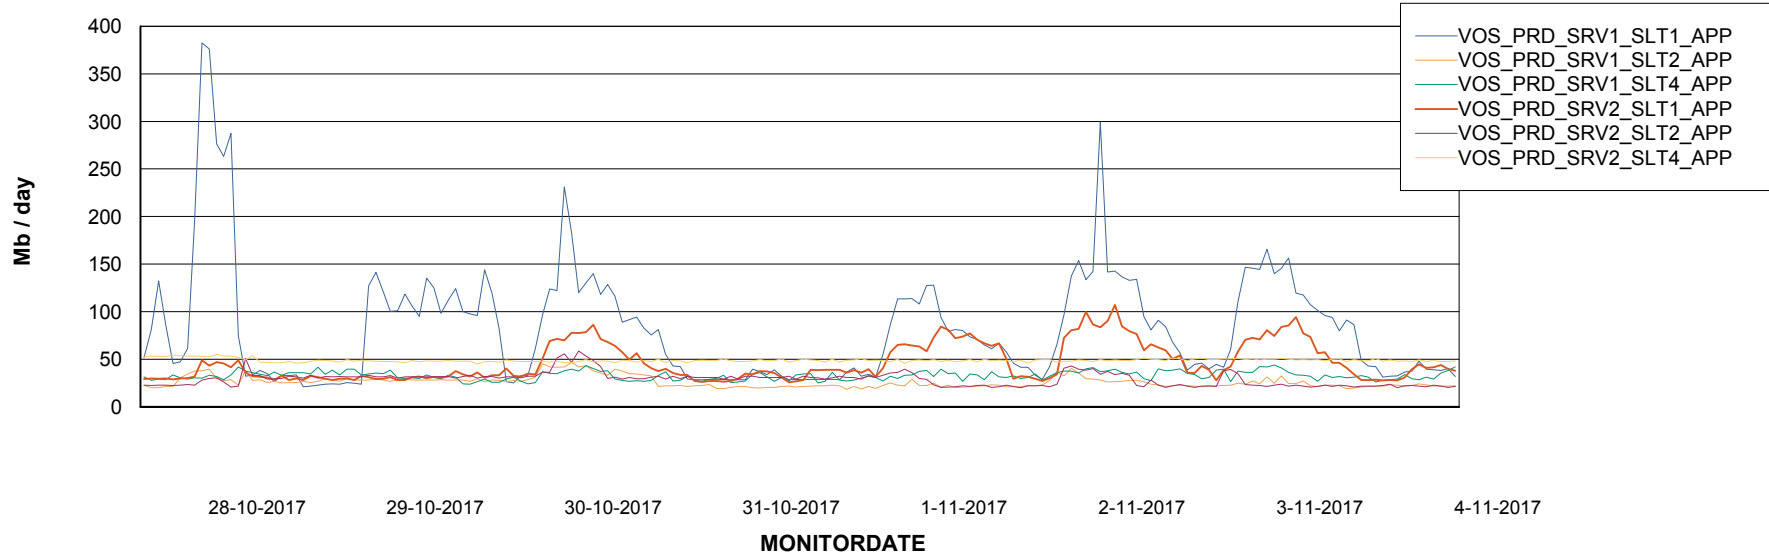

ABSSolute Application Server Services

Avg memory used per ABS Server Service