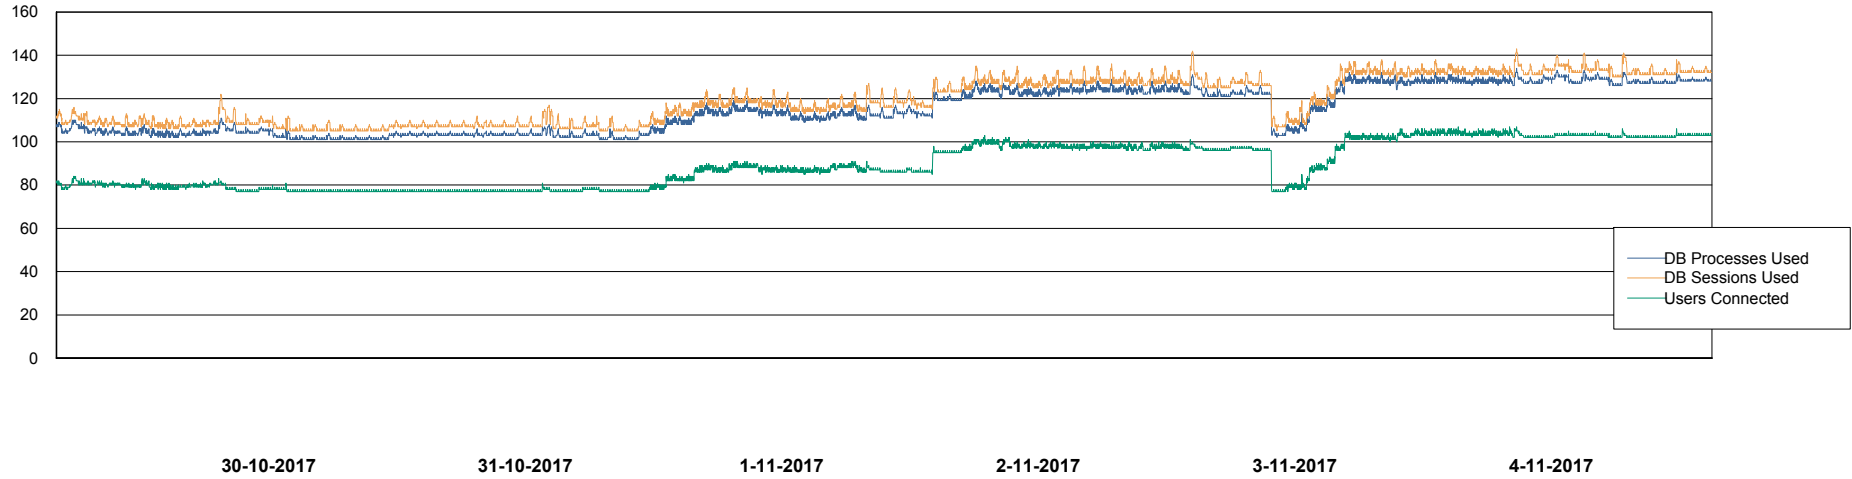

Database Performance VOSDB_Production

DB Processes Max 200
DB Sessions Max 322