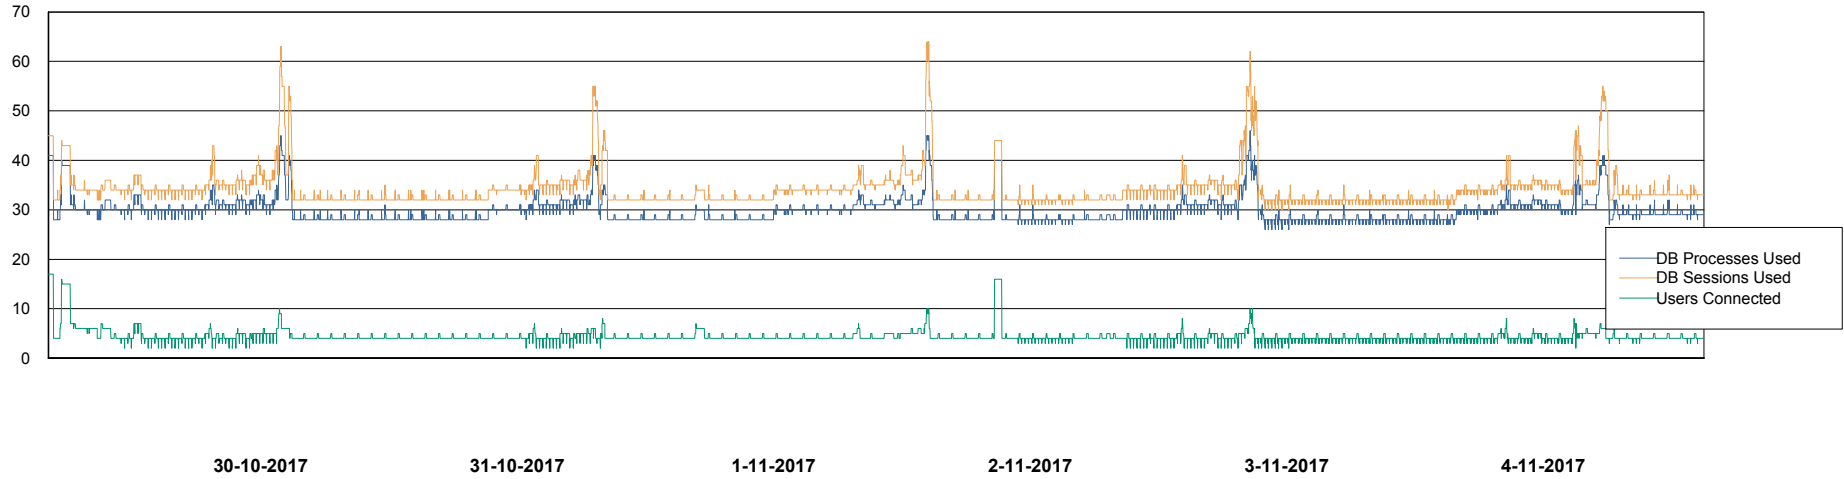

Database Performance VOSBIDB_Production

DB Processes Max 500
DB Sessions Max 772