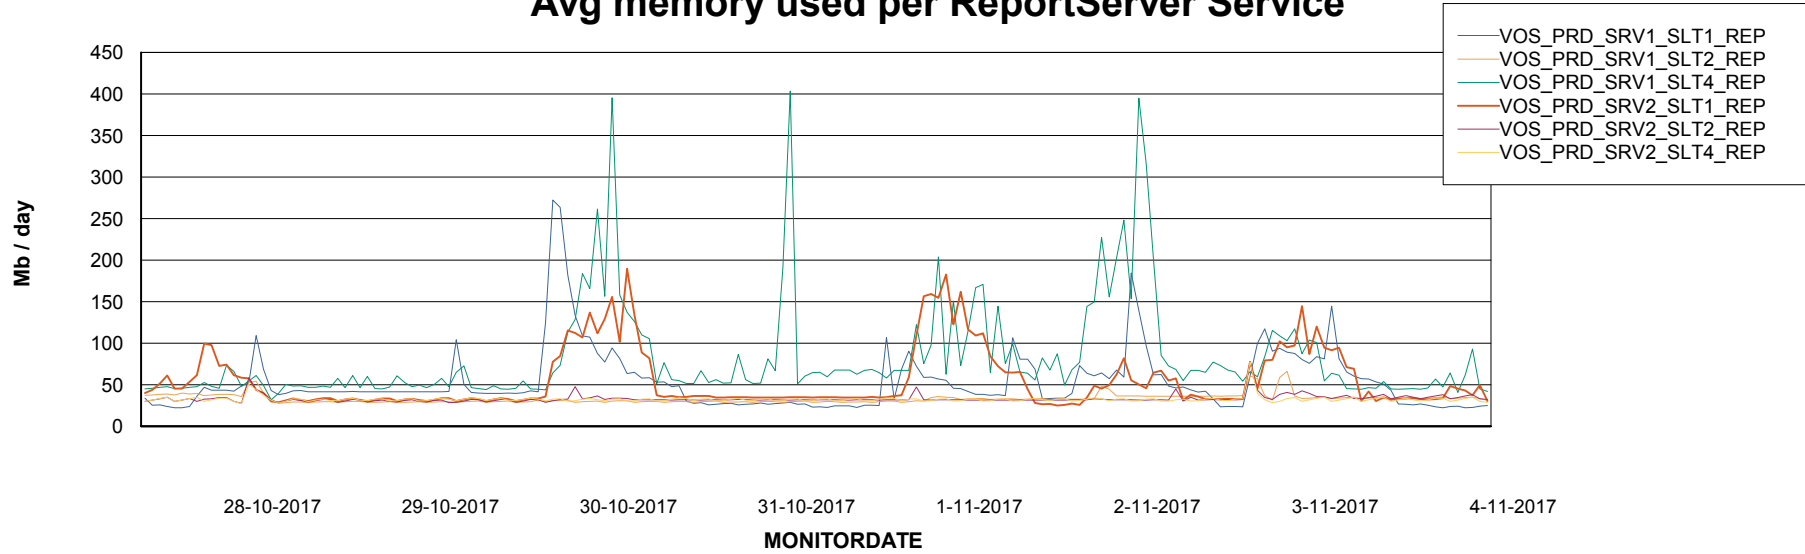

ABSSolute Application ReportServer Services

Avg memory used per ReportServer Service