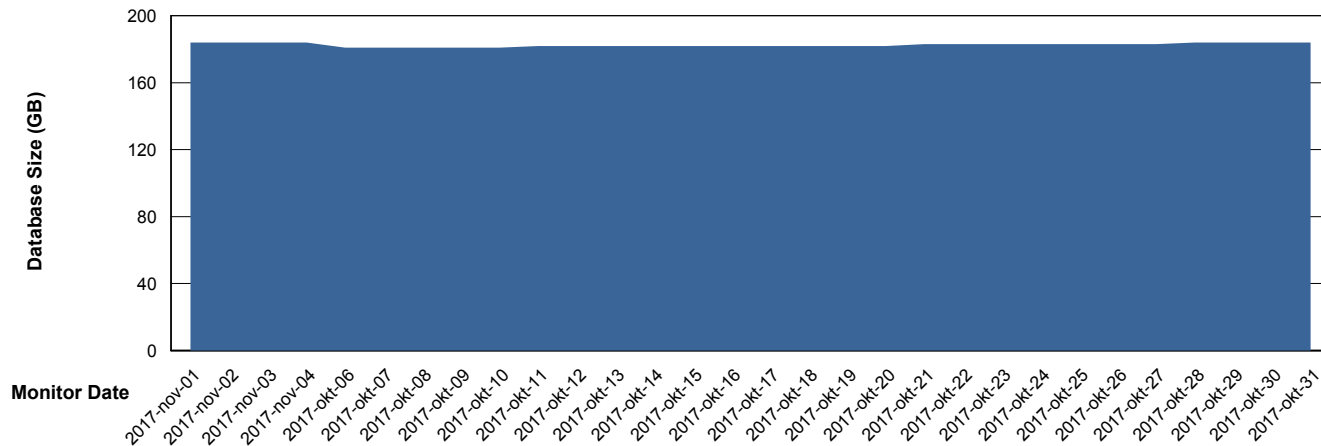

DATABASE SIZE VOSDB_Production

Database growth over last month