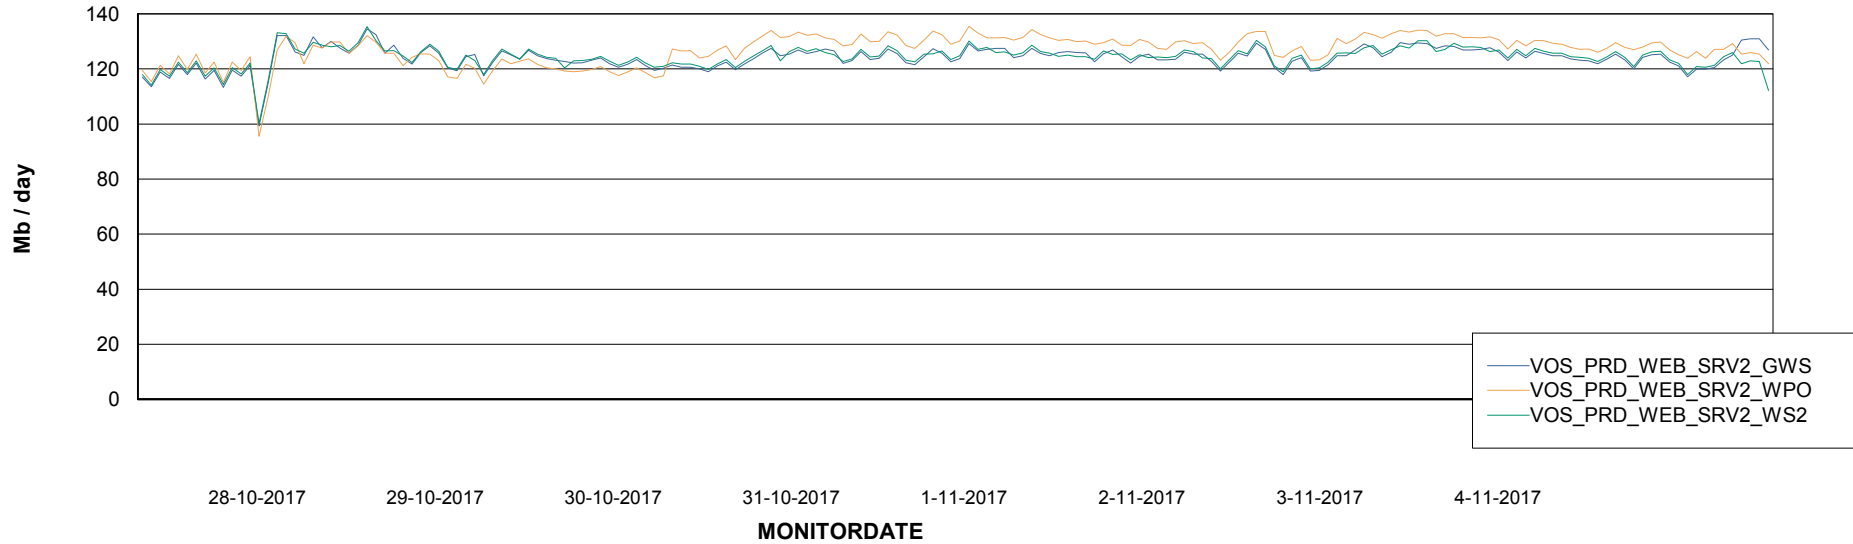

ABSSolute Application ReportServer Services

Avg memory used per ReportServer Service

Weekly SLA Customer Report

Customer VOS_Production
Database ID 68

ABSolute Web Component Services

Avg memory used per ABS Web component