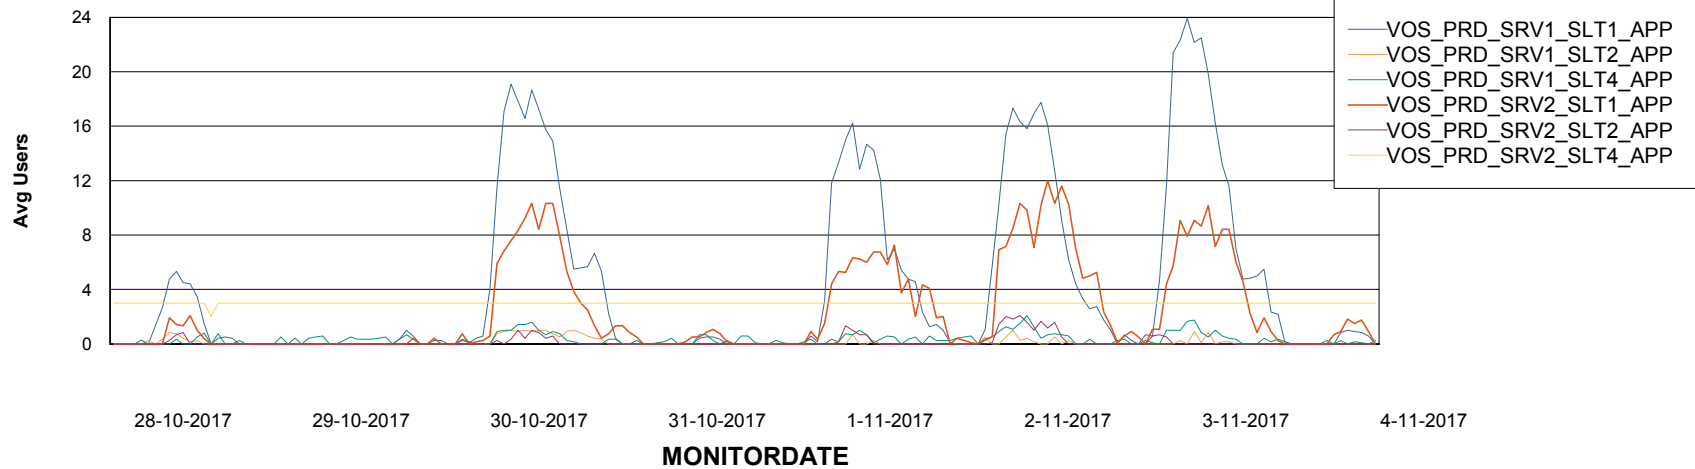

Weekly SLA Customer Report

Customer VOS_Production
Database ID 68

ABSSolute Application Server Services

Avg memory used per ABS Server Service

Avg users per day per ABS server

Weekly SLA Customer Report

Customer VOS_Production
Database ID 68