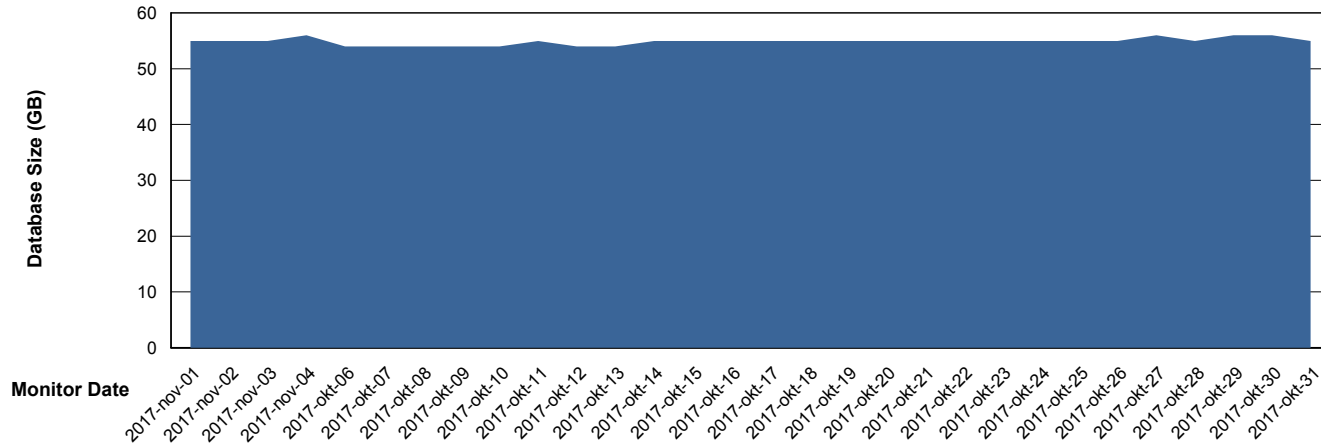

Database Performance VOSDB_Production

DB Processes Max 200
DB Sessions Max 322

Weekly SLA Customer Report

Customer VOS_Production
 Database ID 68

DATABASE SIZE VOSBIDB_Production

Database growth over last month