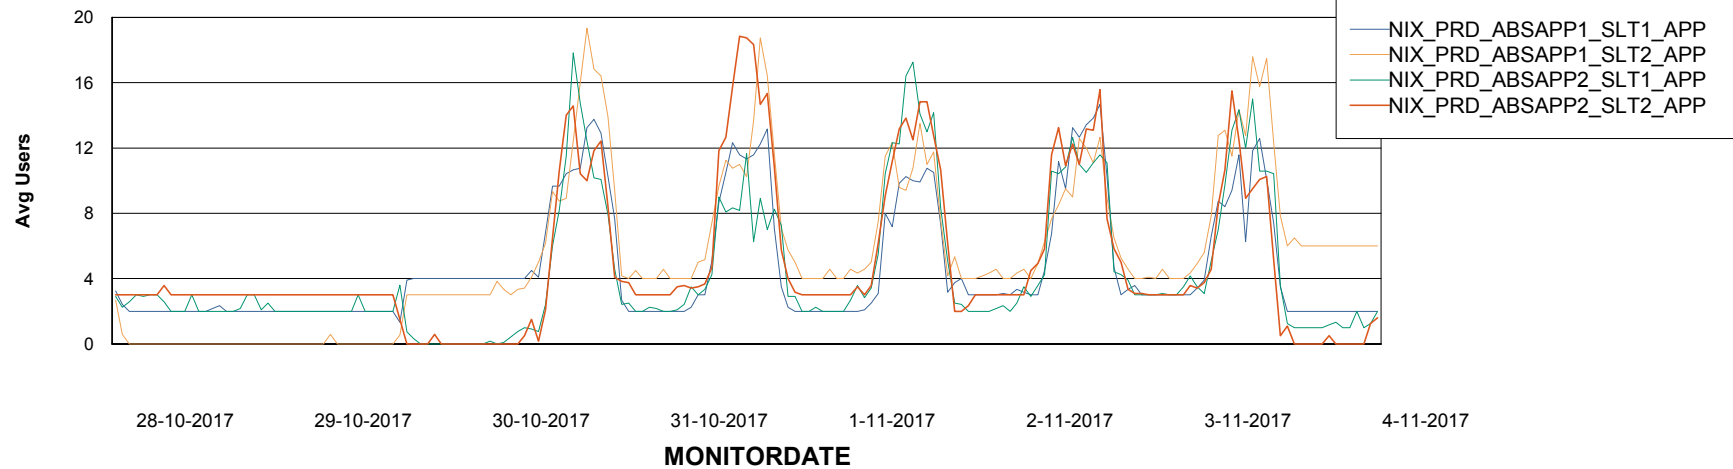

Avg users per day per ABS server