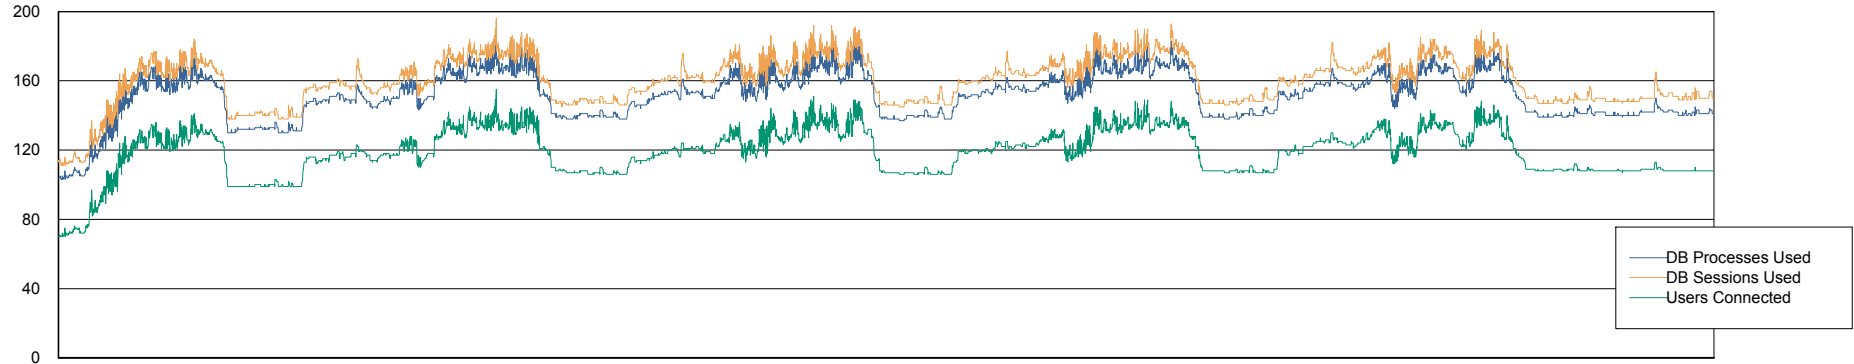

Database Performance NIXDB_Production

DB Processes Max 500
DB Sessions Max 800