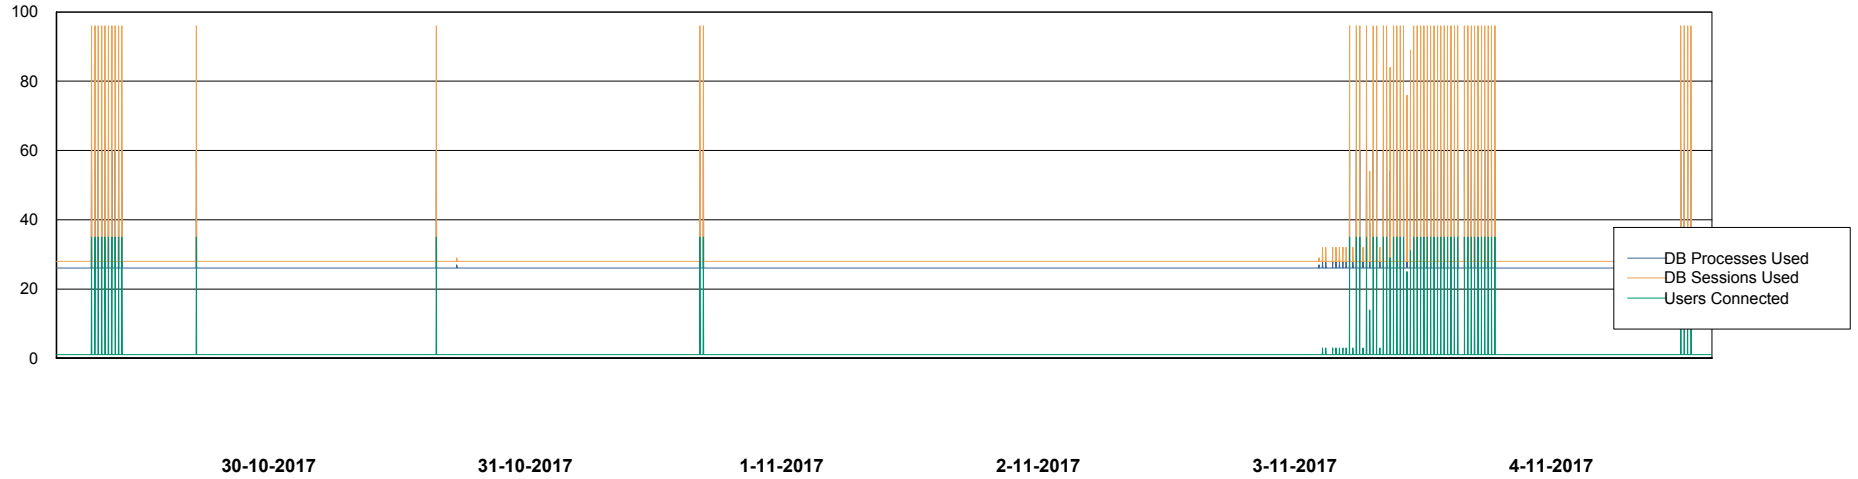

Database Performance NIXDB_Standby

DB Processes Max 500
DB Sessions Max 800