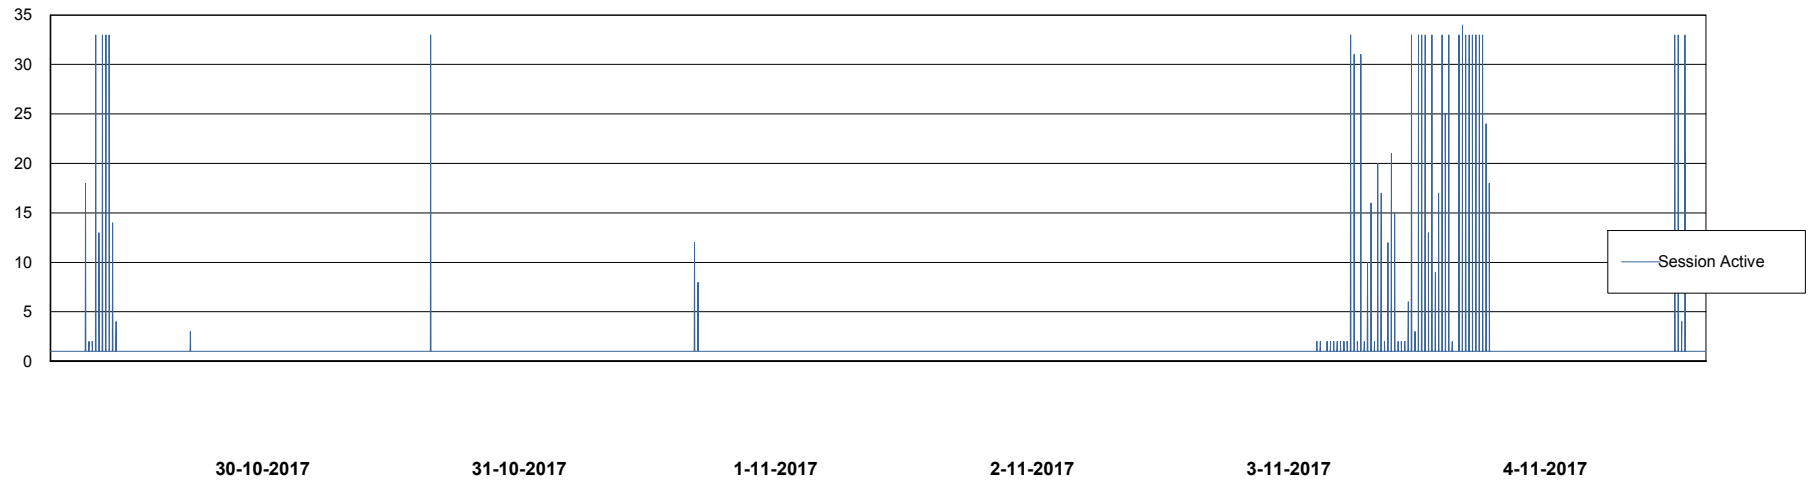

Database Performance NIXDB_Standby

DB Processes Max 500
DB Sessions Max 800