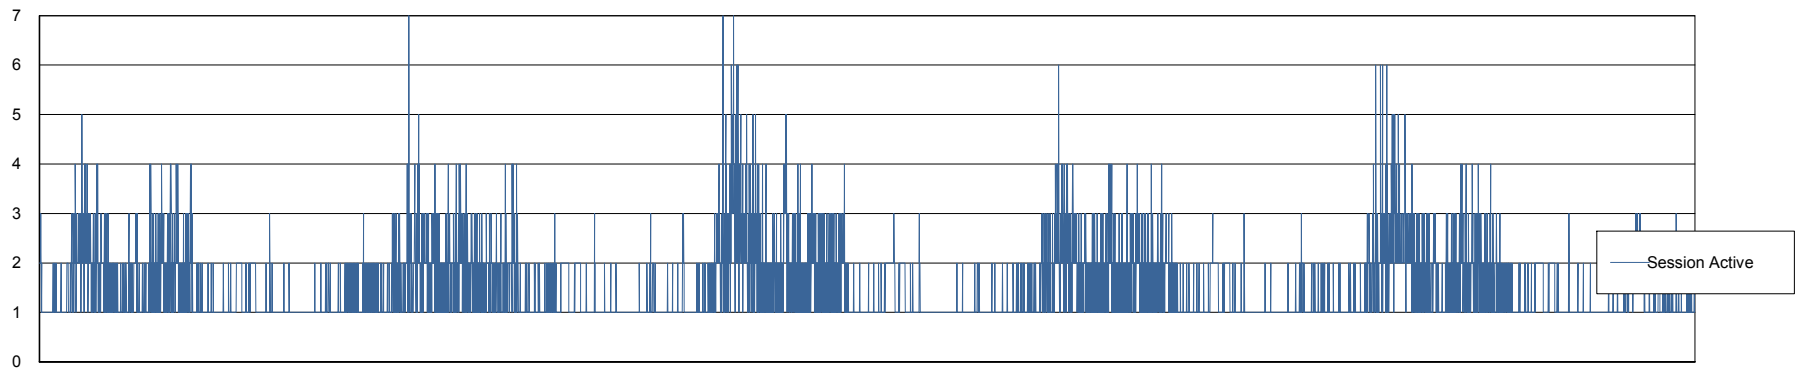

Database Performance NIXDB_Production

DB Processes Max 500
DB Sessions Max 800