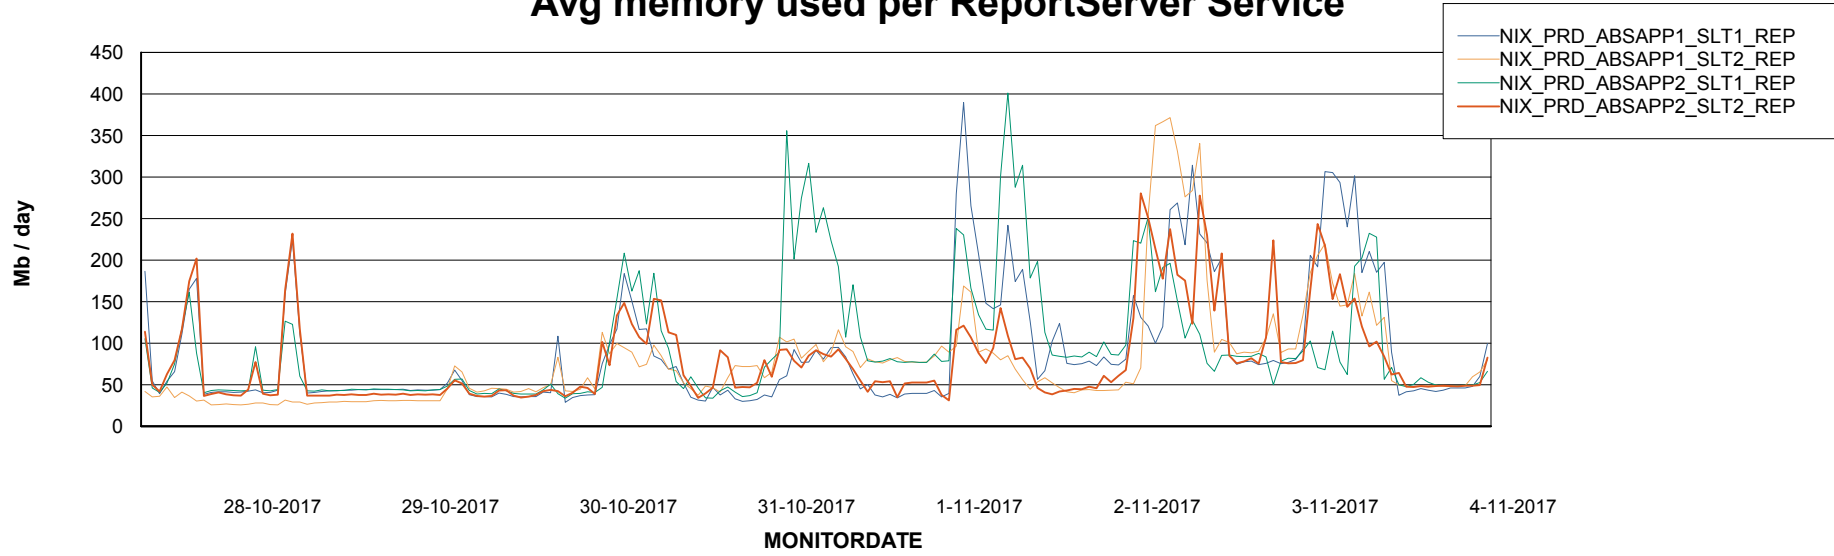

Avg memory used per ABS Server Service

Avg users per day per ABS server

Weekly SLA Customer Report

Customer NIX_Production
Database ID 51

ABSSolute Application ReportServer Services

Avg memory used per ReportServer Service