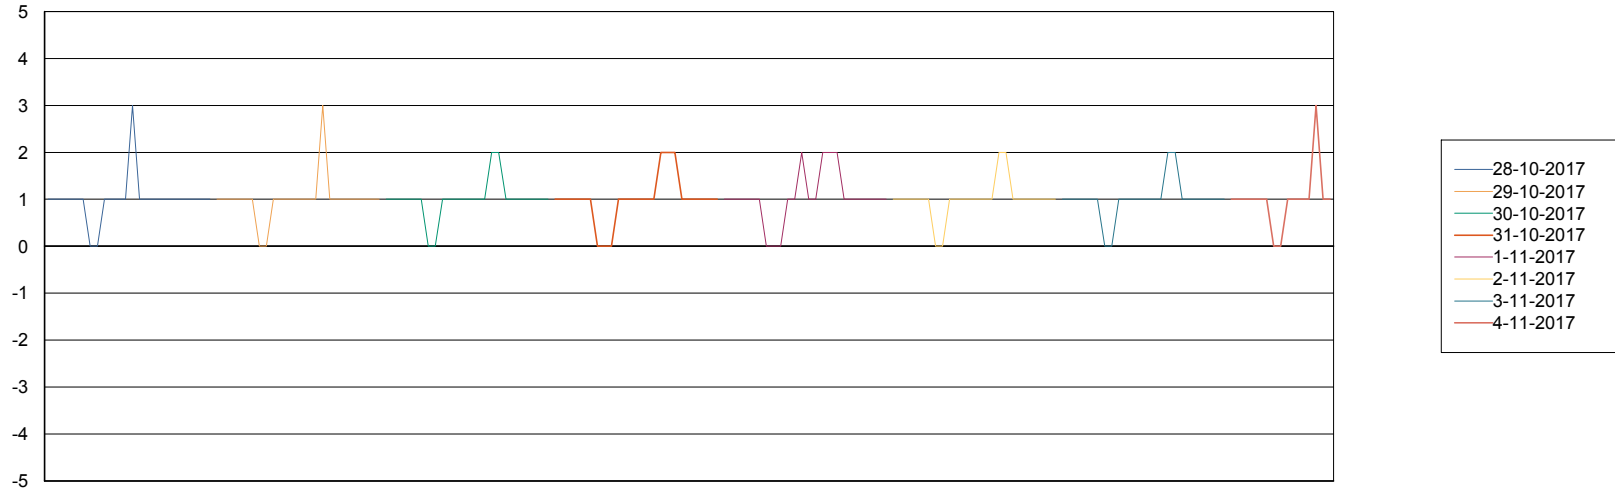

Standby Database Health NIX_Production

Recovery lag for last 7 days