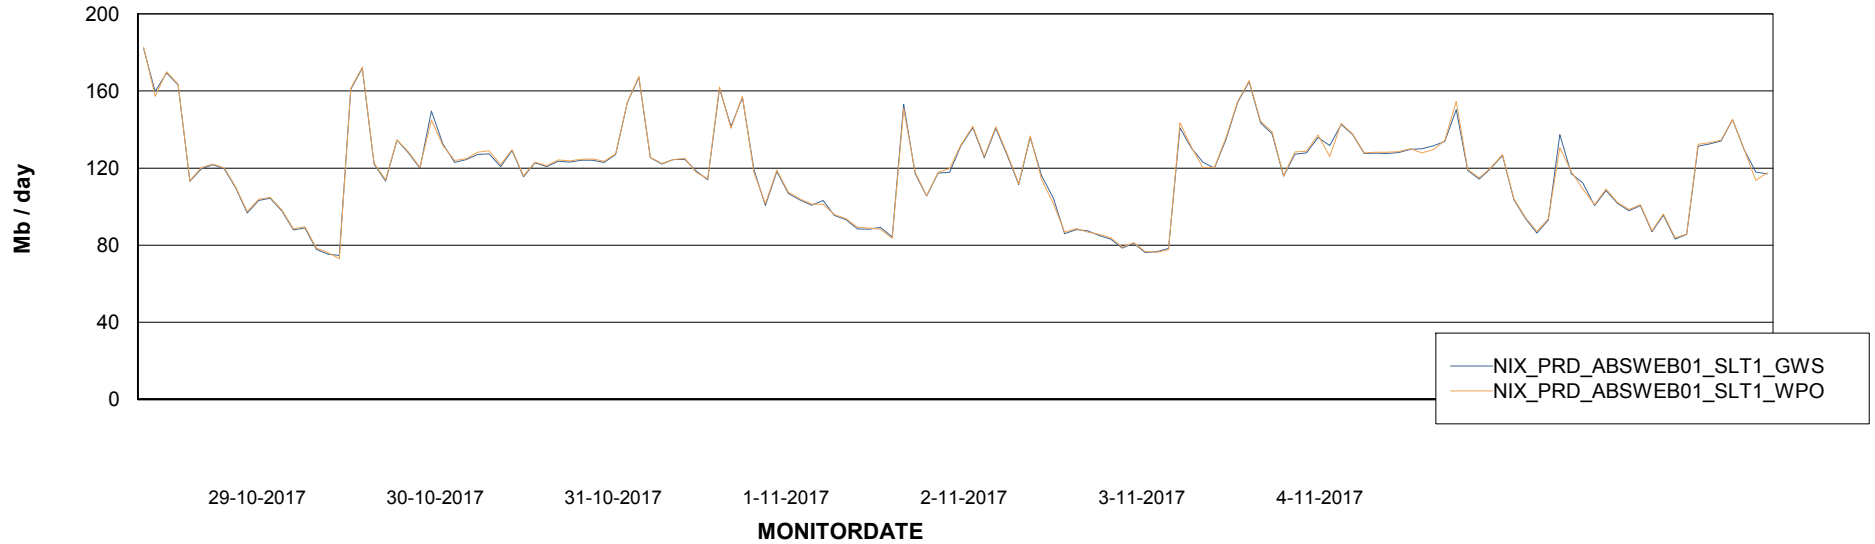

ABSSolute Web Component Services

Avg memory used per ABS Web component