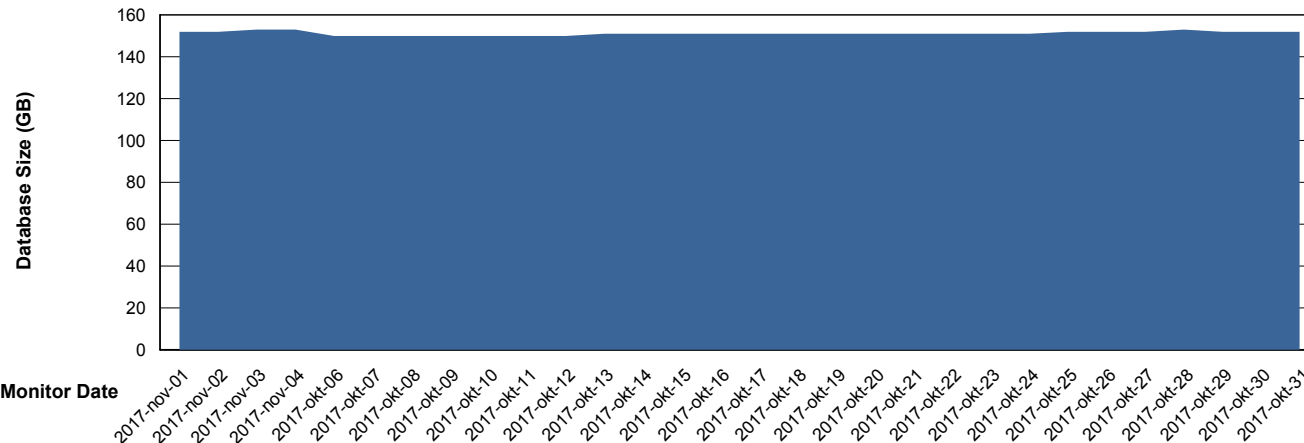

Database Performance NIXDB_Standby

DB Processes Max 500
DB Sessions Max 800

Weekly SLA Customer Report

Customer NIX_Production
 Database ID 51

DATABASE SIZE NIXDB_Production

Database growth over last month