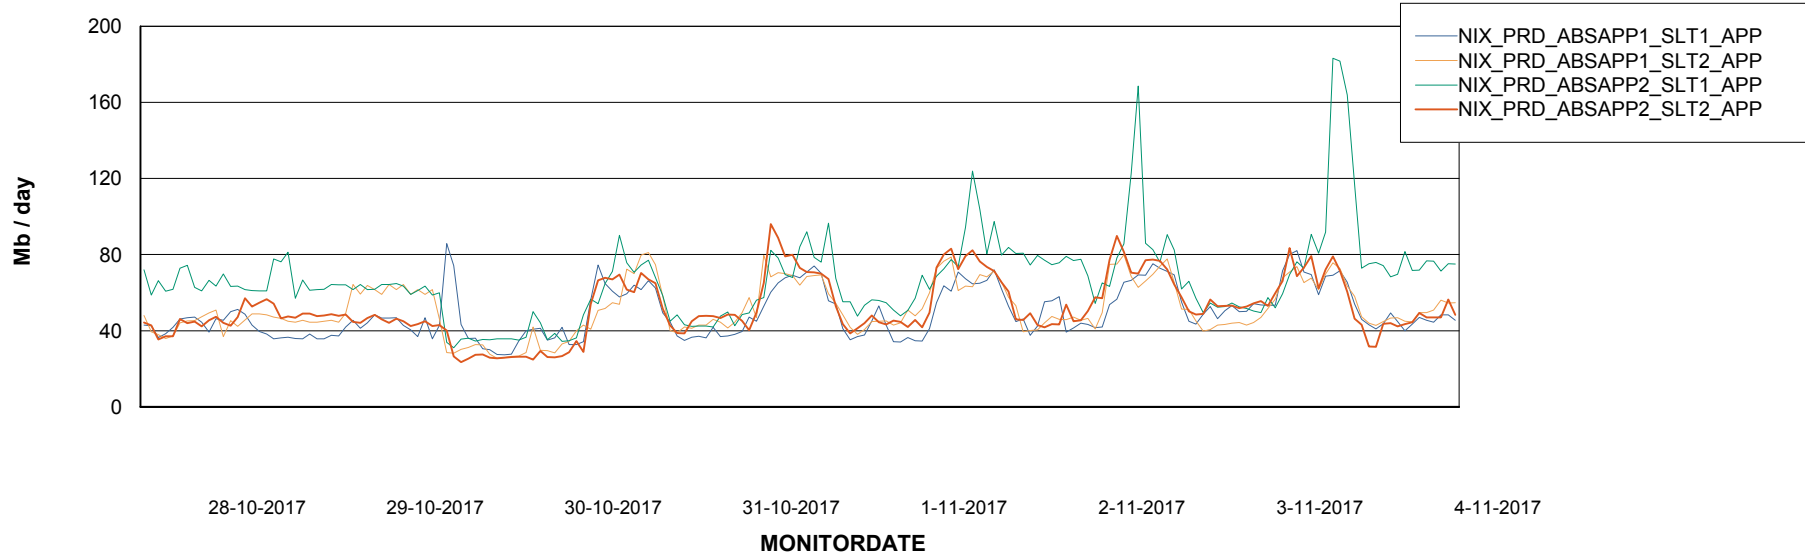

ABSolute Application Server Services

Avg memory used per ABS Server Service