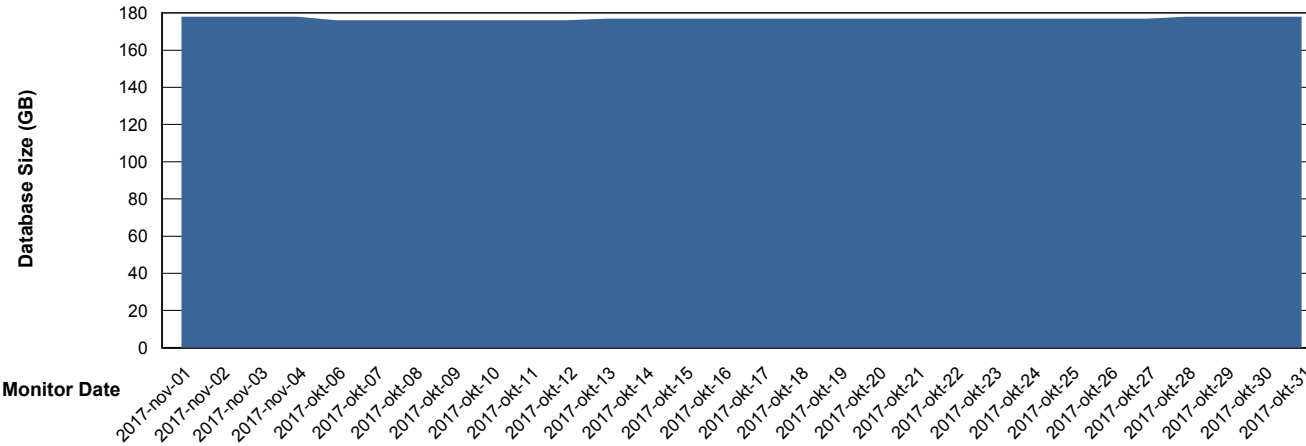

Database growth over last month

Database Tablespace FISDB_Production

Date	Tablespace Name	Filesize (Gb)	Usedsize (Gb)	Percentage free
4-11-2017	ABSDATA	2	76	14
	INDX	2	100	15
3-11-2017	ABSDATA	2	75	15
	INDX	2	100	15
2-11-2017	ABSDATA	2	75	15
	INDX	2	100	15
1-11-2017	ABSDATA	2	75	15
	INDX	2	100	15
31-10-2017	ABSDATA	2	75	15
	INDX	2	100	15
30-10-2017	ABSDATA	2	75	15
	INDX	2	100	15
29-10-2017	ABSDATA	2	75	15
	INDX	2	100	15