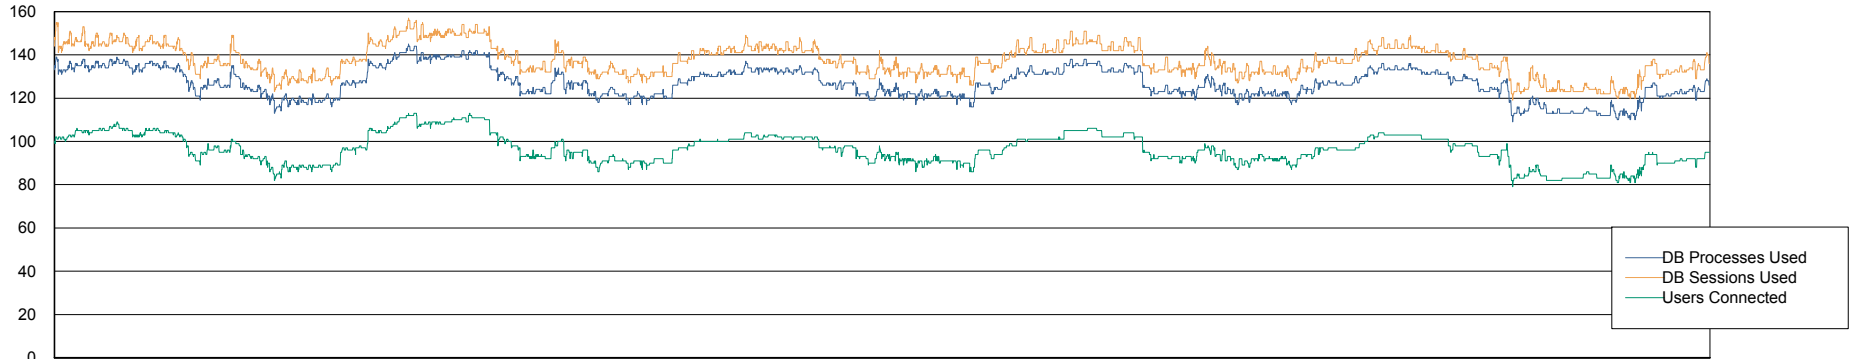

Database Performance FISDB_Production

DB Processes Max 150
DB Sessions Max 264

30-10-2017 31-10-2017 1-11-2017 2-11-2017 3-11-2017 4-11-2017