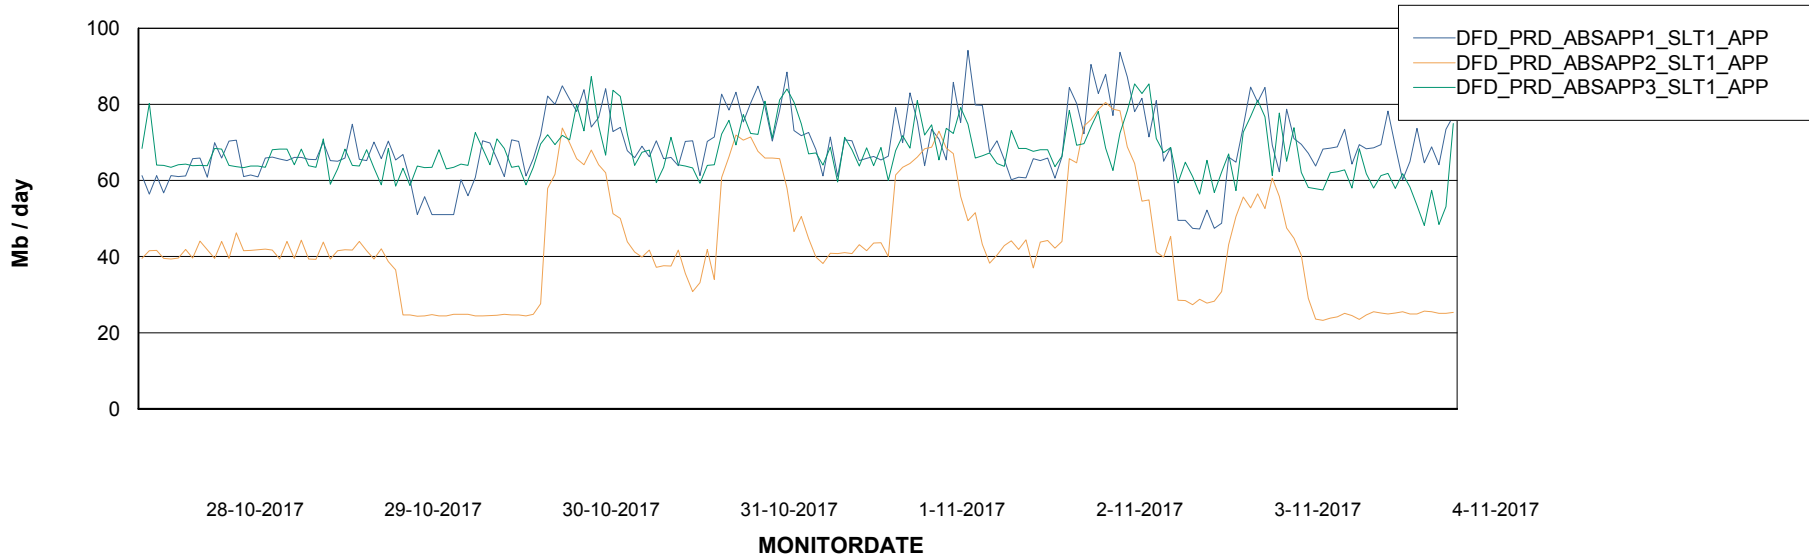

ABSSolute Application Server Services

Avg memory used per ABS Server Service