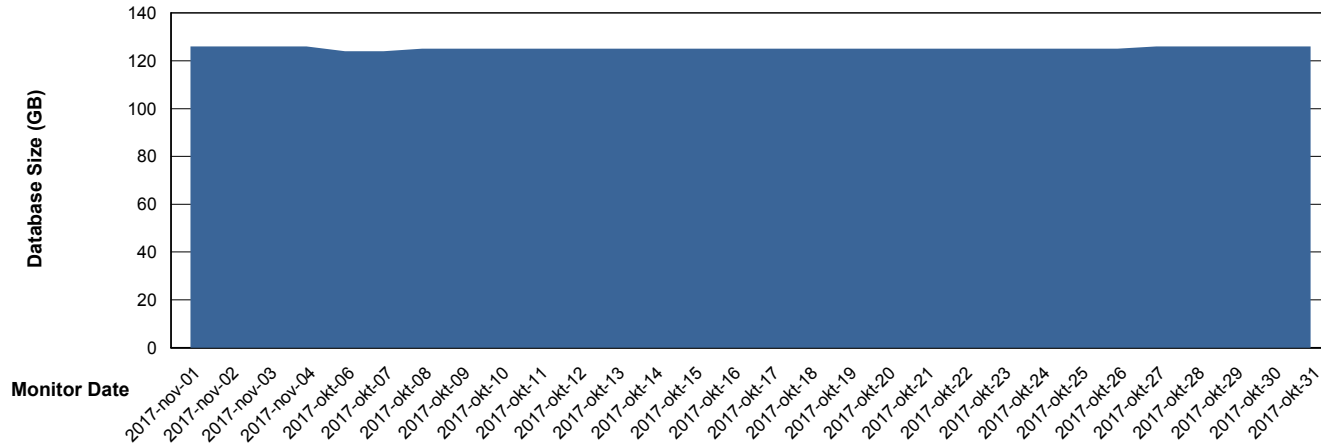

DATABASE SIZE DFDDDB_Production

Database growth over last month