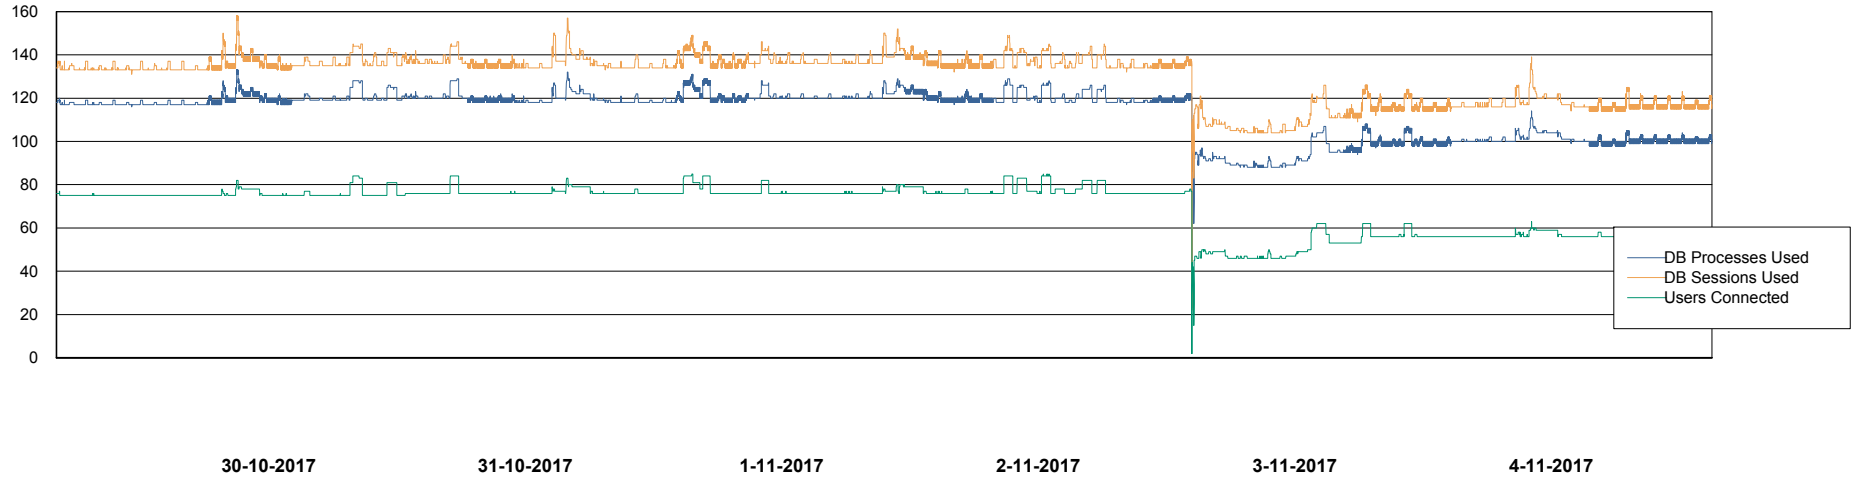

Database Performance DFDDB_Production

DB Processes Max 600
DB Sessions Max 928