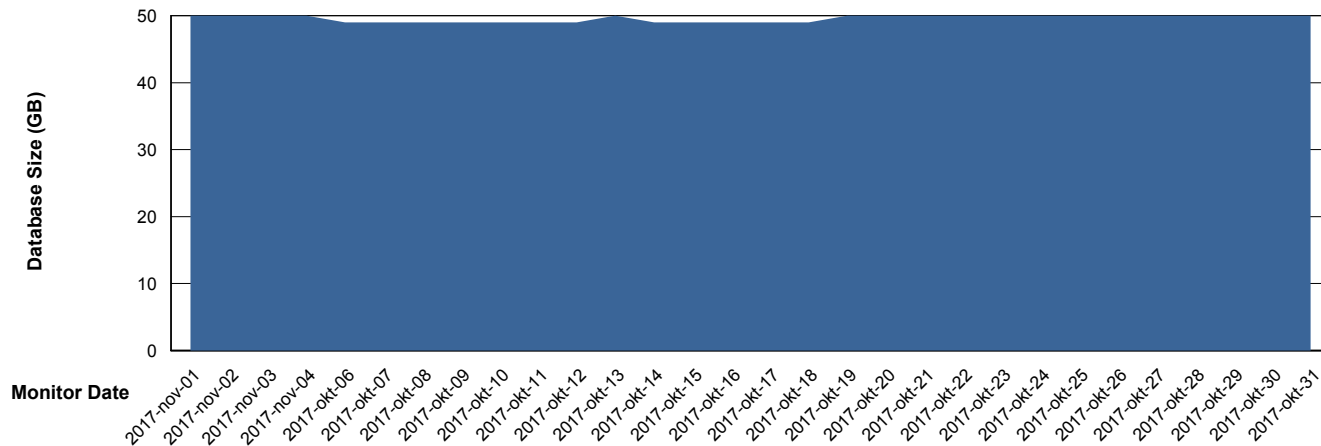

Weekly SLA Customer Report

Customer DFD Production
Database ID 39

DATABASE SIZE DFDDDB_Production

Database growth over last month

DATABASE SIZE DFDDDBI_Production

Database growth over last month

Weekly SLA Customer Report