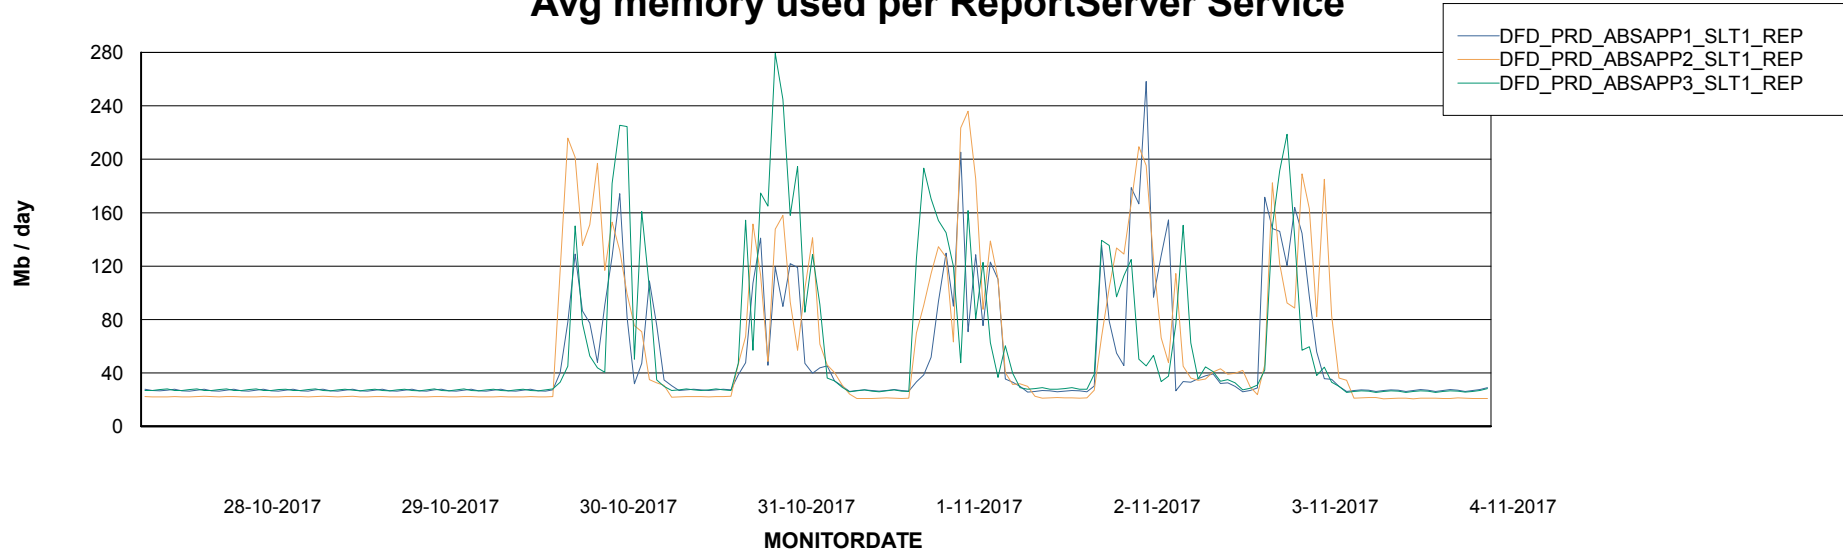

Avg memory used per ABS Server Service

Avg users per day per ABS server

Weekly SLA Customer Report

Customer DFD Production
Database ID 39

ABSSolute Application ReportServer Services

Avg memory used per ReportServer Service