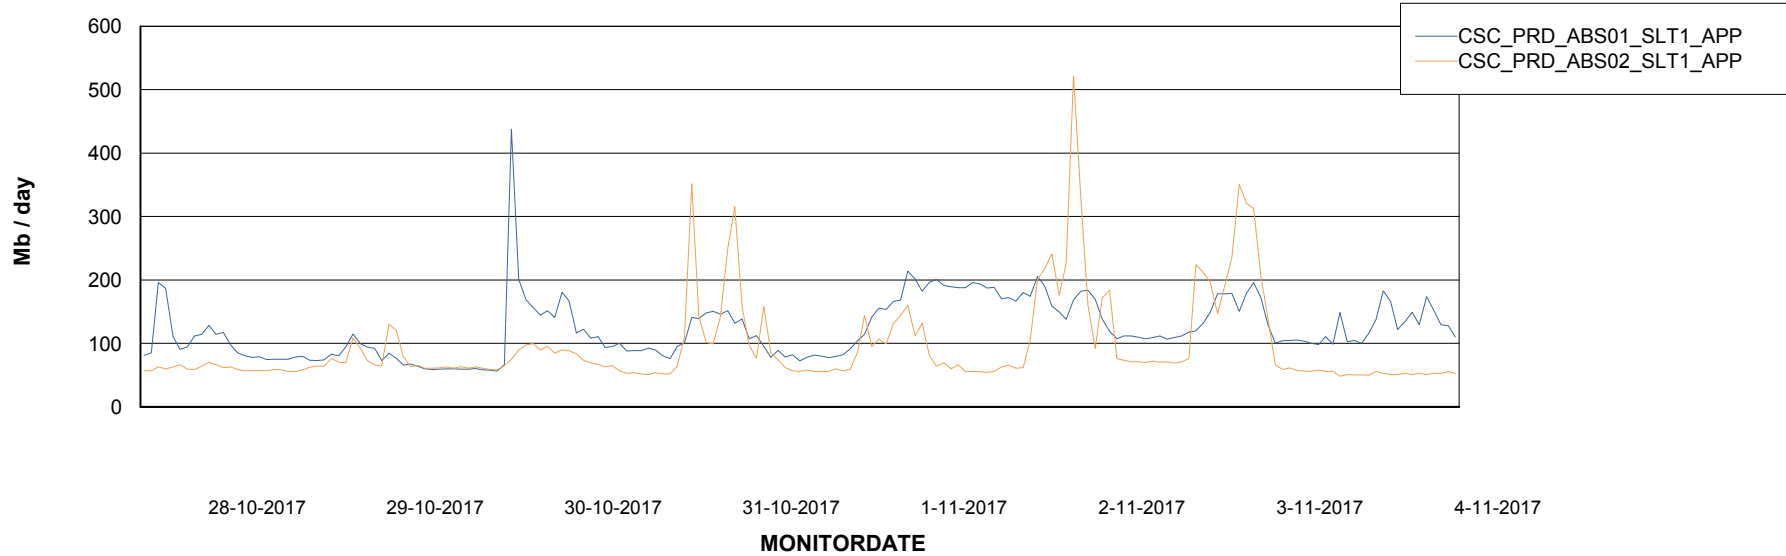

ABSSolute Application Server Services

Avg memory used per ABS Server Service