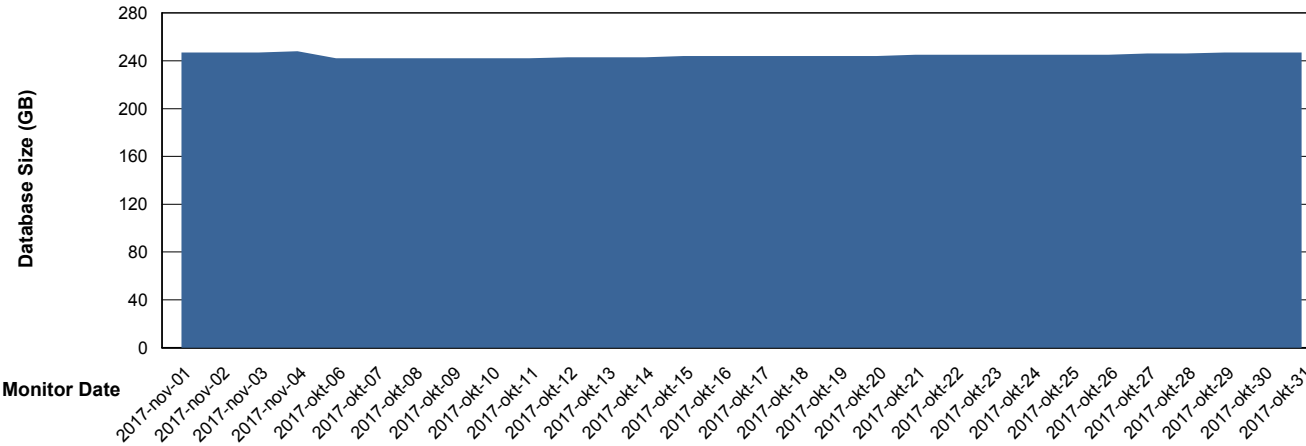

Database Performance CSCDB_Standby

DB Processes Max 500
DB Sessions Max 800

Weekly SLA Customer Report

Customer CSC_Production
 Database ID 50

DATABASE SIZE CSCDB_Primary

Database growth over last month

Database Tablespace CSCDB_Primary