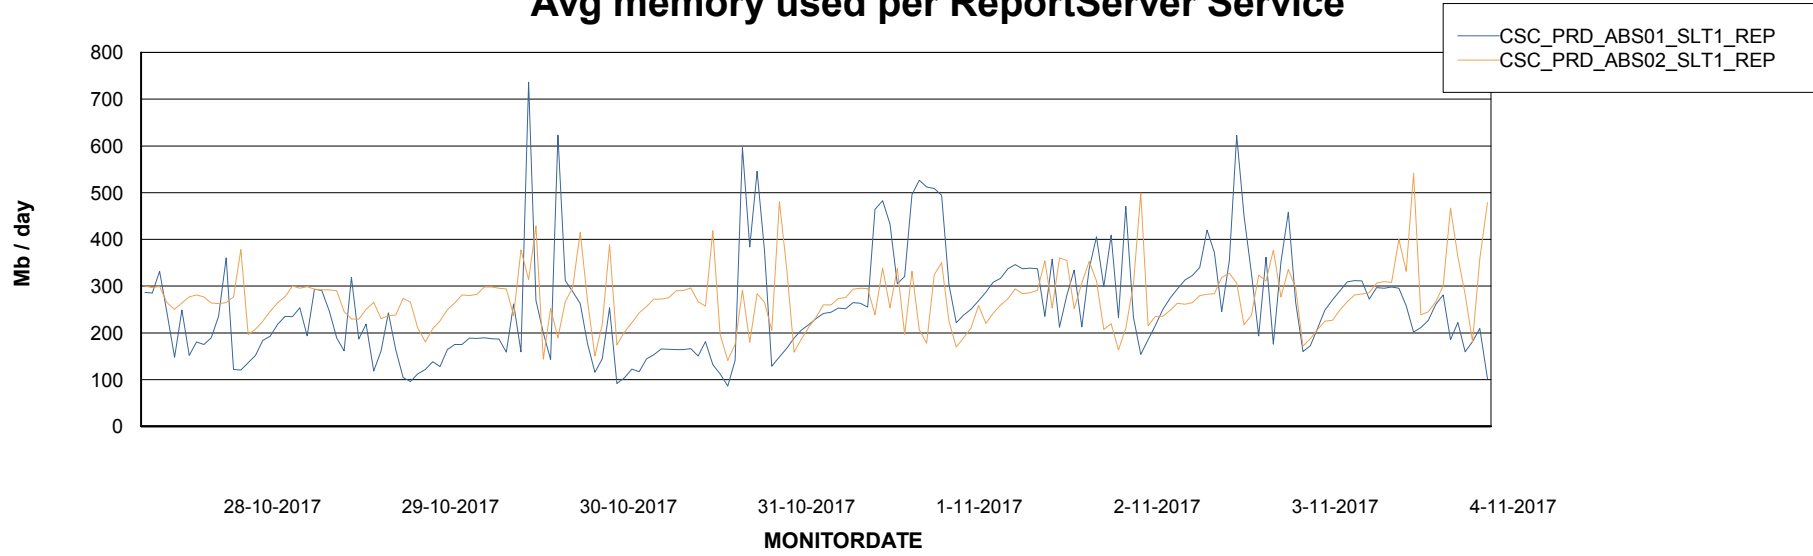

Avg memory used per ABS Server Service

Avg users per day per ABS server

Weekly SLA Customer Report

Customer CSC_Production
Database ID 50

ABSSolute Application ReportServer Services

Avg memory used per ReportServer Service