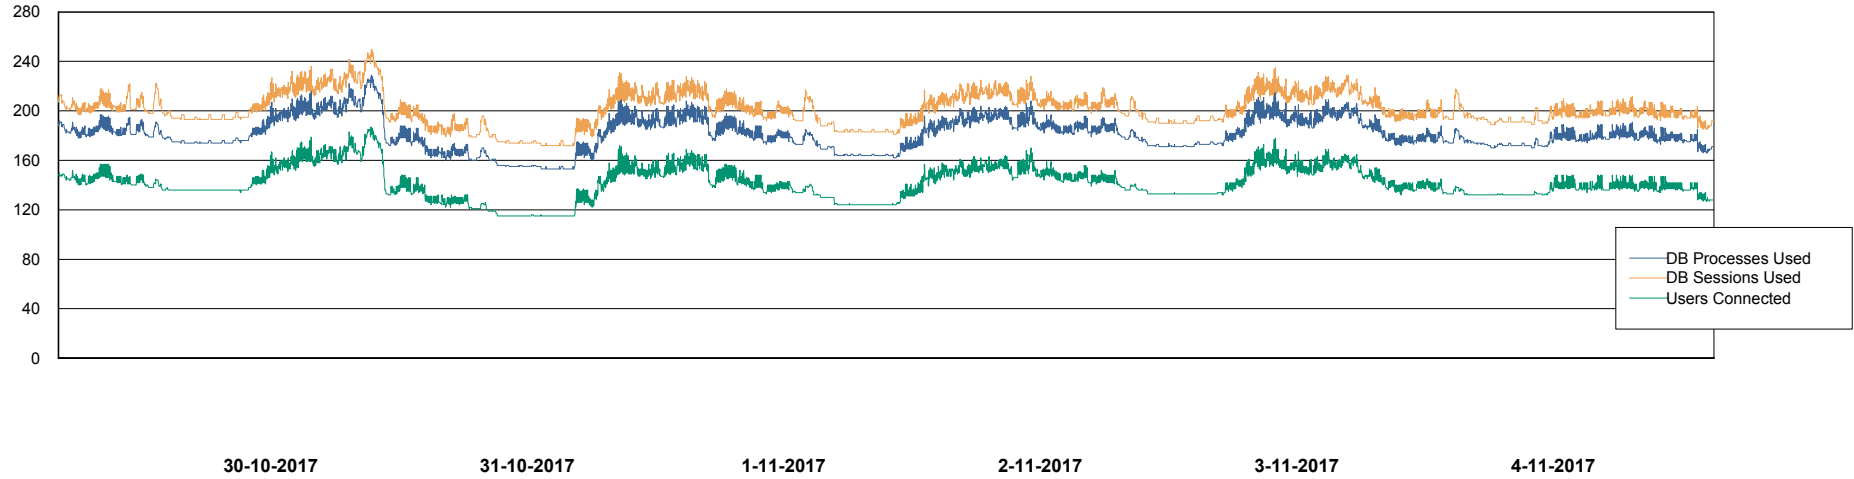

Database Performance CSCDB_Primary

DB Processes Max 500
DB Sessions Max 800