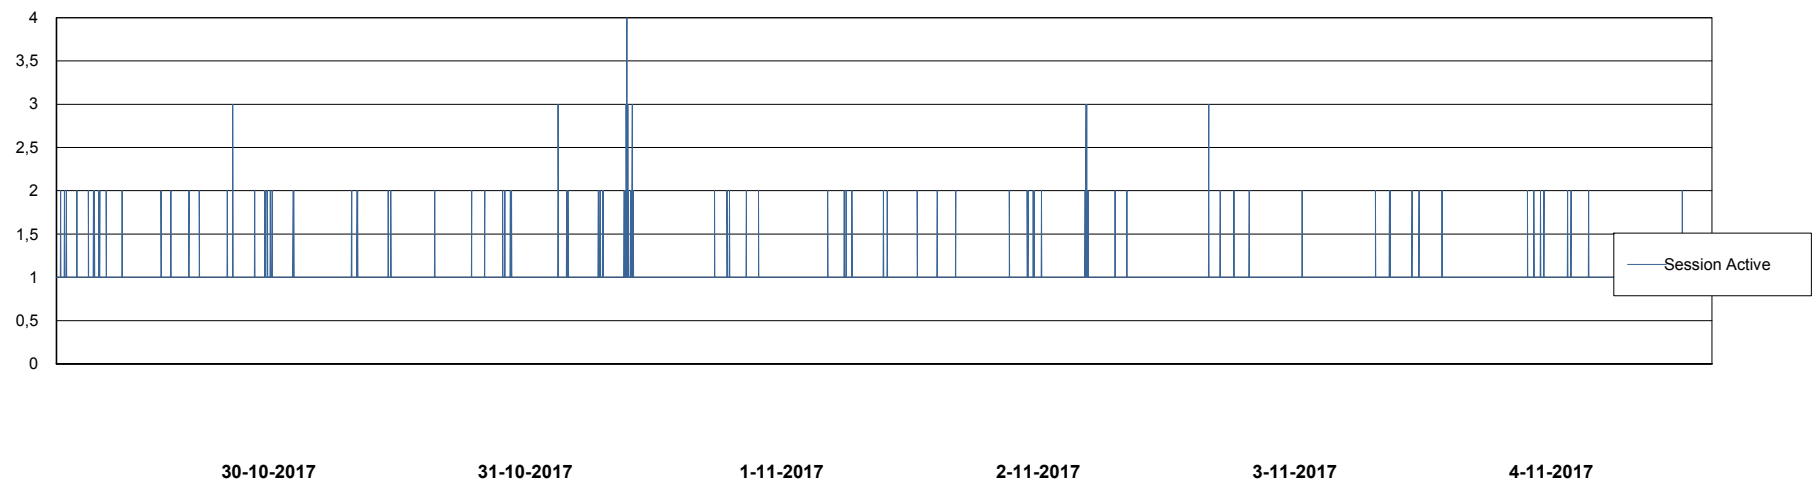

Database Performance CIWDB_Production

DB Processes Max 300
DB Sessions Max 472