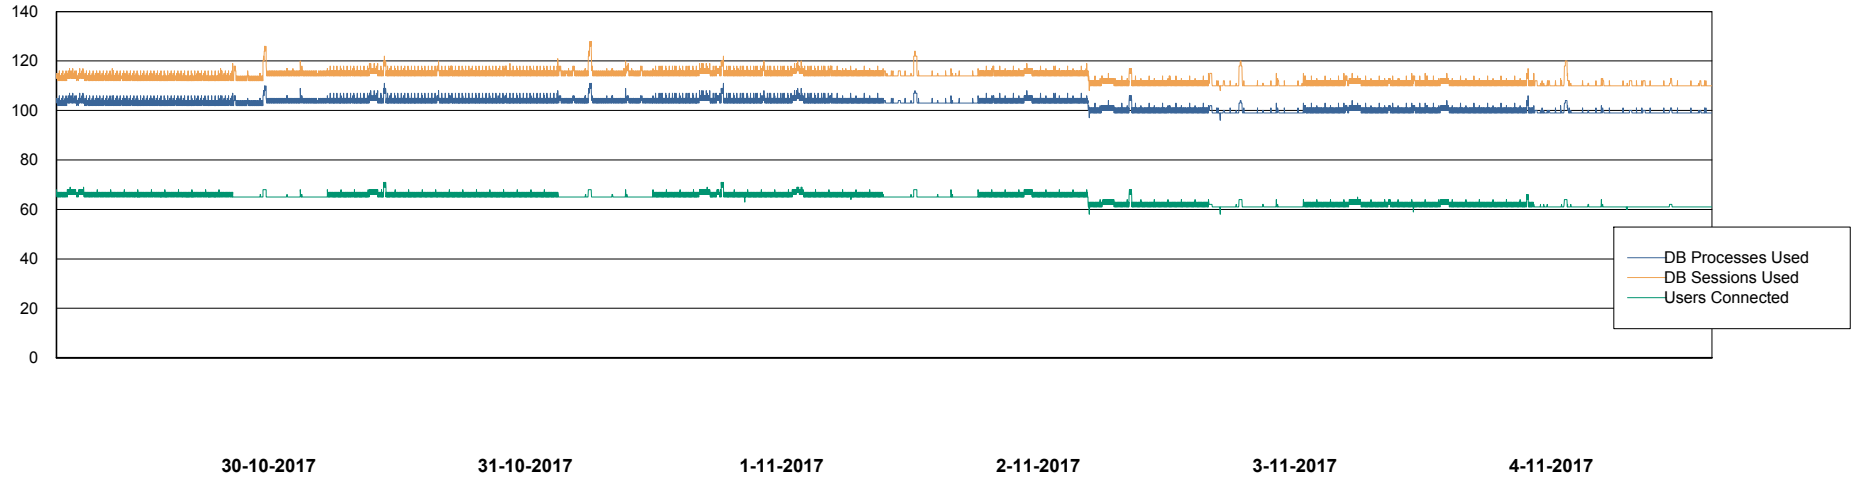

Database Performance CIWDB_Production

DB Processes Max 300
DB Sessions Max 472