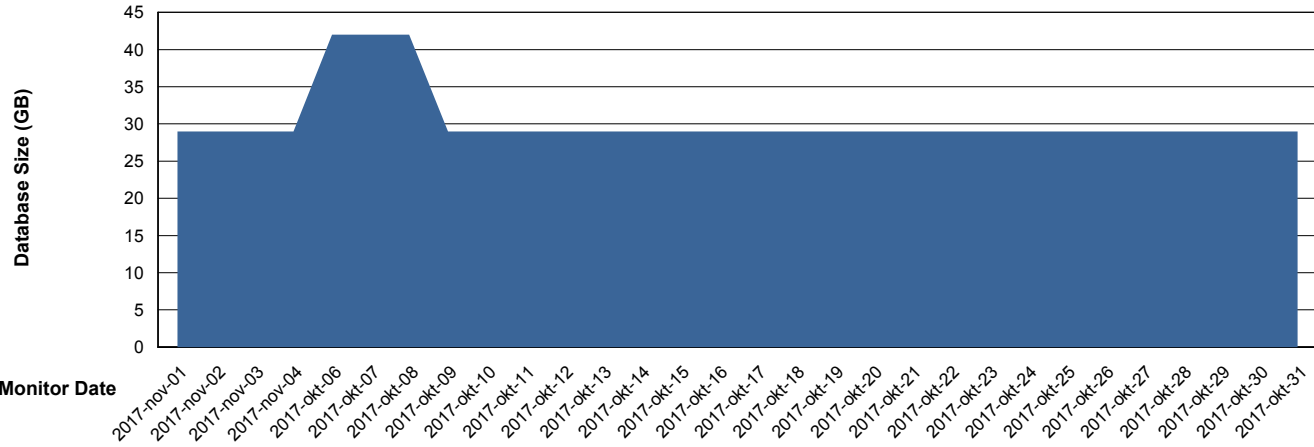

DATABASE SIZE CIWDB_Production

Database growth over last month