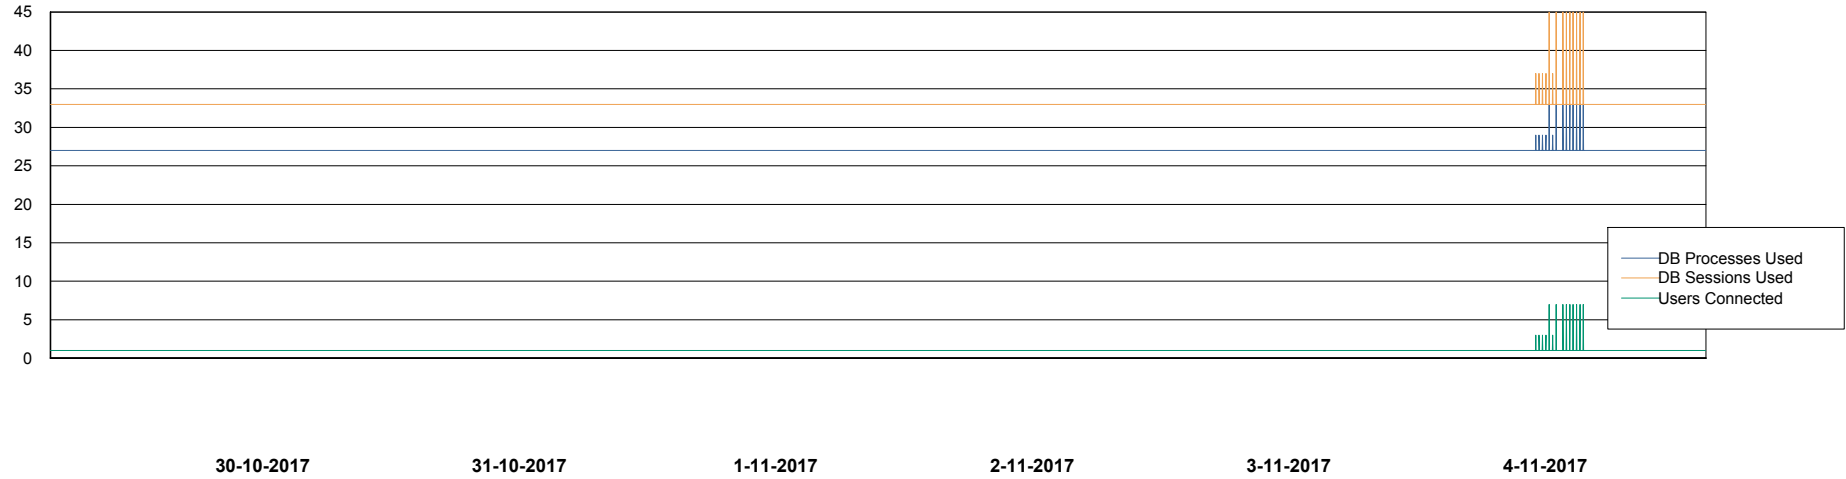

Database Performance CIWDB_Standby

DB Processes Max 300
DB Sessions Max 472