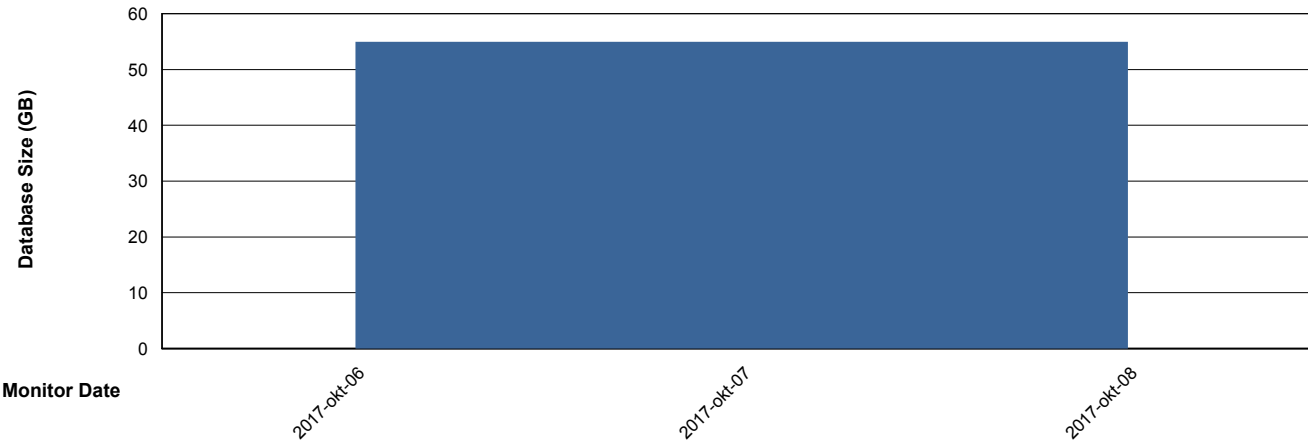

DATABASE SIZE CIWDB_FutureTest

Database growth over last month