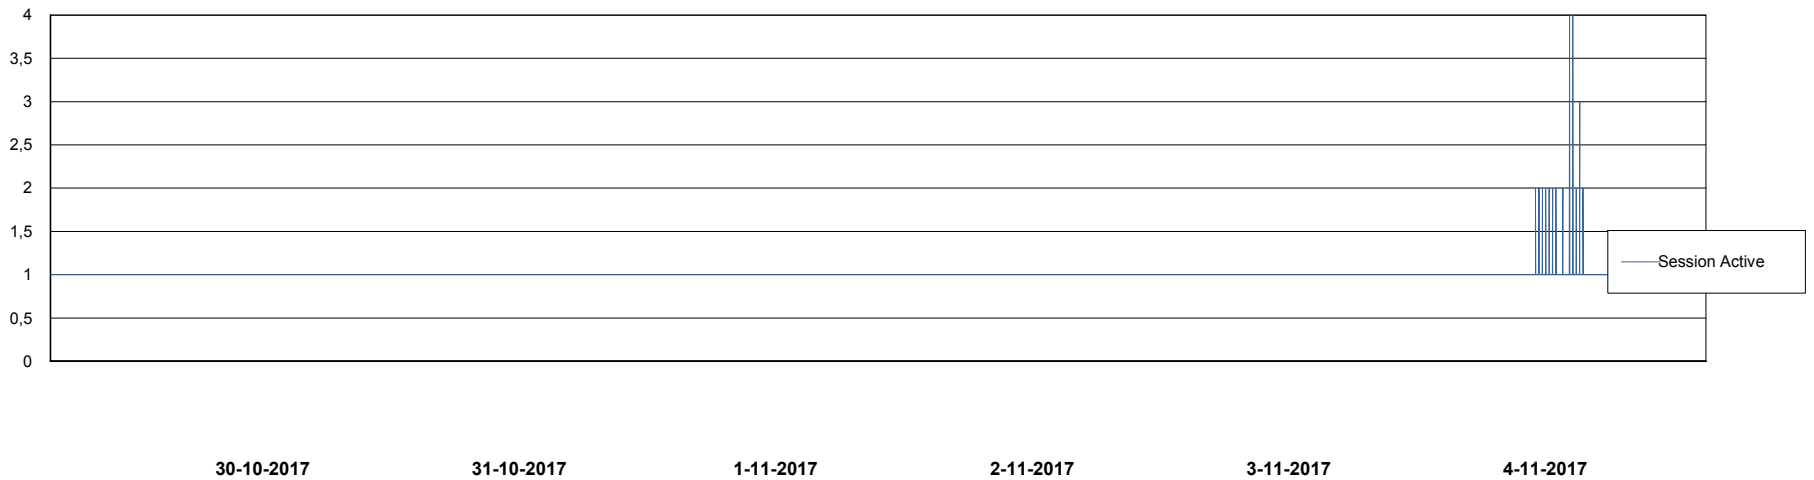

Database Performance CIWDB_Standby

DB Processes Max 300
DB Sessions Max 472