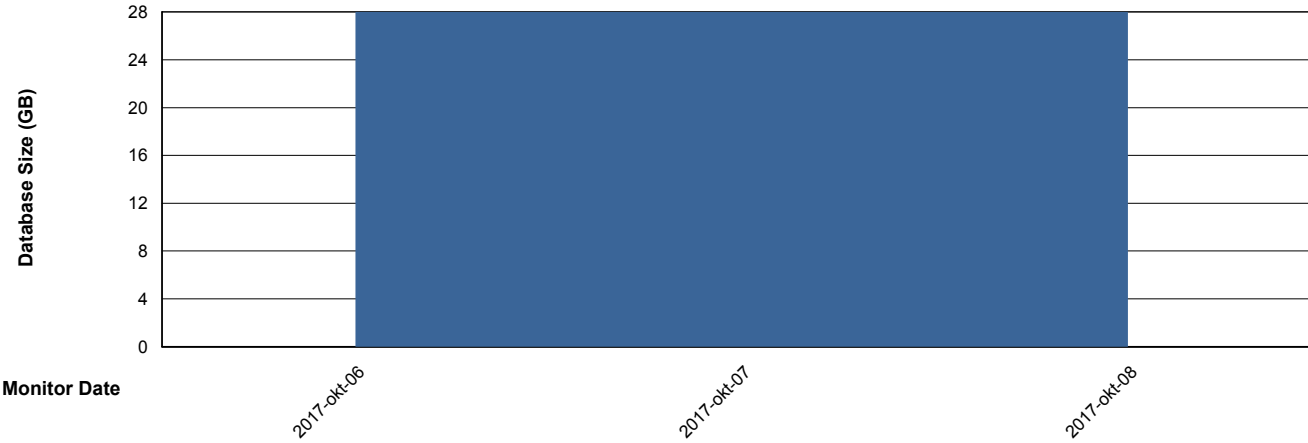

DATABASE SIZE CIWDB_FutureLive

Database growth over last month