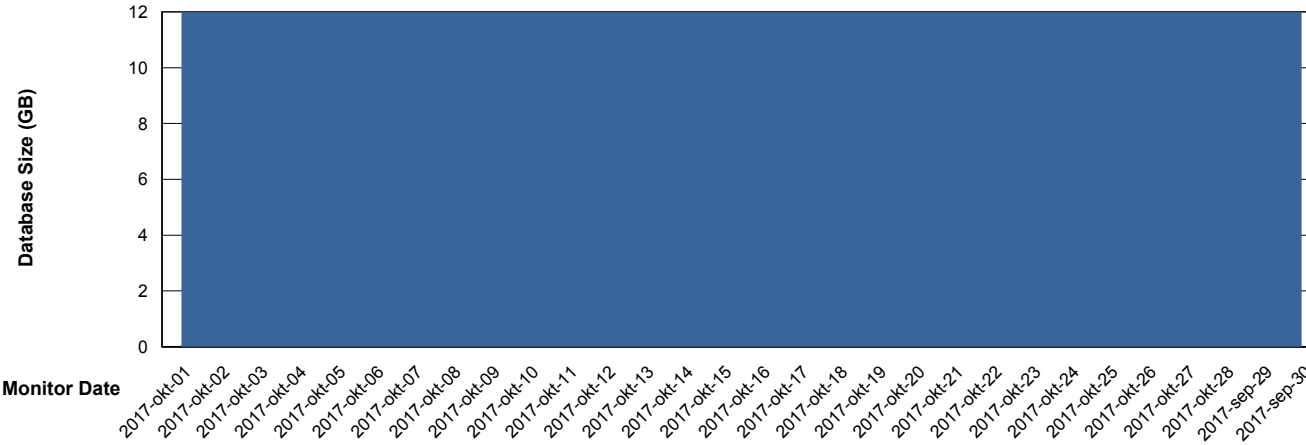

Database Performance WBLDB_Standby

DB Processes Max 500
DB Sessions Max 772

Weekly SLA Customer Report

Customer WBL_Production
 Database ID 40

DATABASE SIZE WBLDB_Production

Database growth over last month

Database Tablespace WBLDB_Production

Date	Tablespace Name	Filesize (Gb)	Usedsize (Gb)	Percentage free
28-10-2017	ABSDATA	2	5	17
	INDX	2	5	38
27-10-2017	ABSDATA	2	5	17
	INDX	2	5	38
26-10-2017	ABSDATA	2	5	17
	INDX	2	5	38
25-10-2017	ABSDATA	2	5	17
	INDX	2	5	38
24-10-2017	ABSDATA	2	5	17
	INDX	2	5	38
23-10-2017	ABSDATA	2	5	17
	INDX	2	5	38
22-10-2017	ABSDATA	2	5	17
	INDX	2	5	38