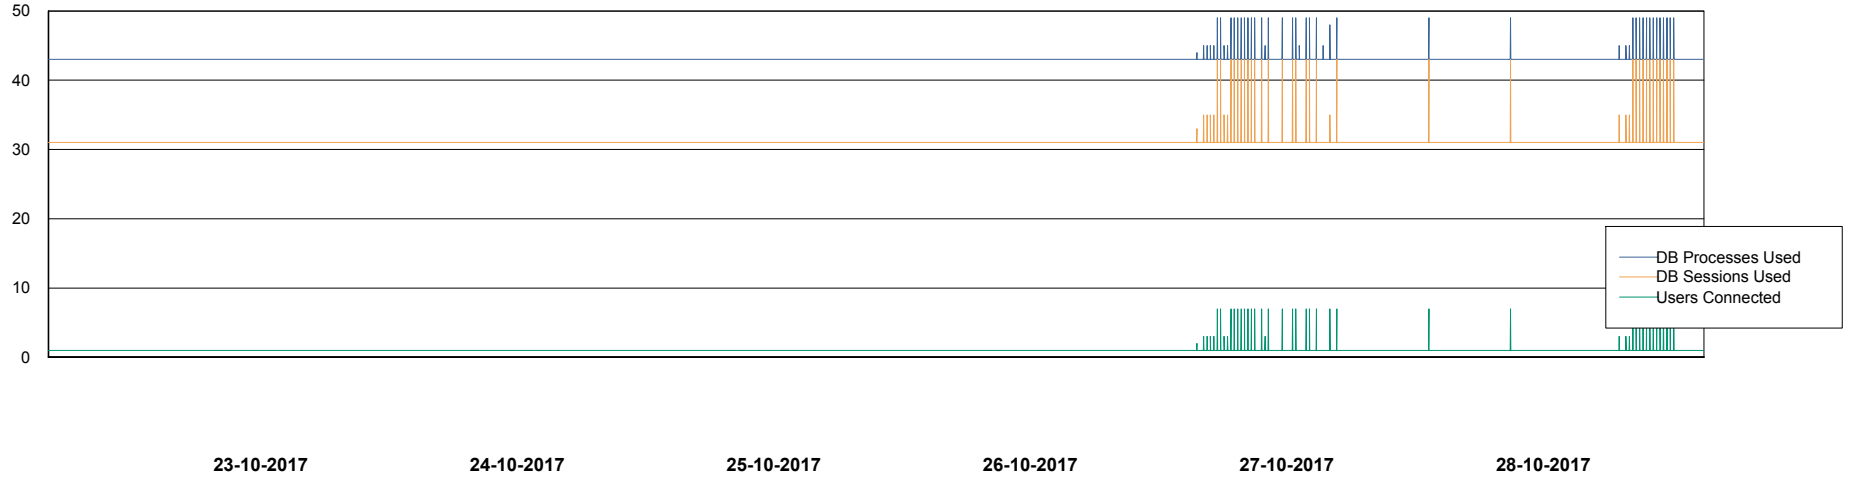

Weekly SLA Customer Report

Customer WBL_Production
Database ID 40

Database Performance WBLDB_Production

DB Processes Max 500
DB Sessions Max 772

Weekly SLA Customer Report

Customer WBL_Production
Database ID 40

Database Performance WBLDB_Standby

DB Processes Max 500
DB Sessions Max 772

Weekly SLA Customer Report

Customer WBL_Production
 Database ID 40

DATABASE SIZE WBLDB_Production

Database growth over last month