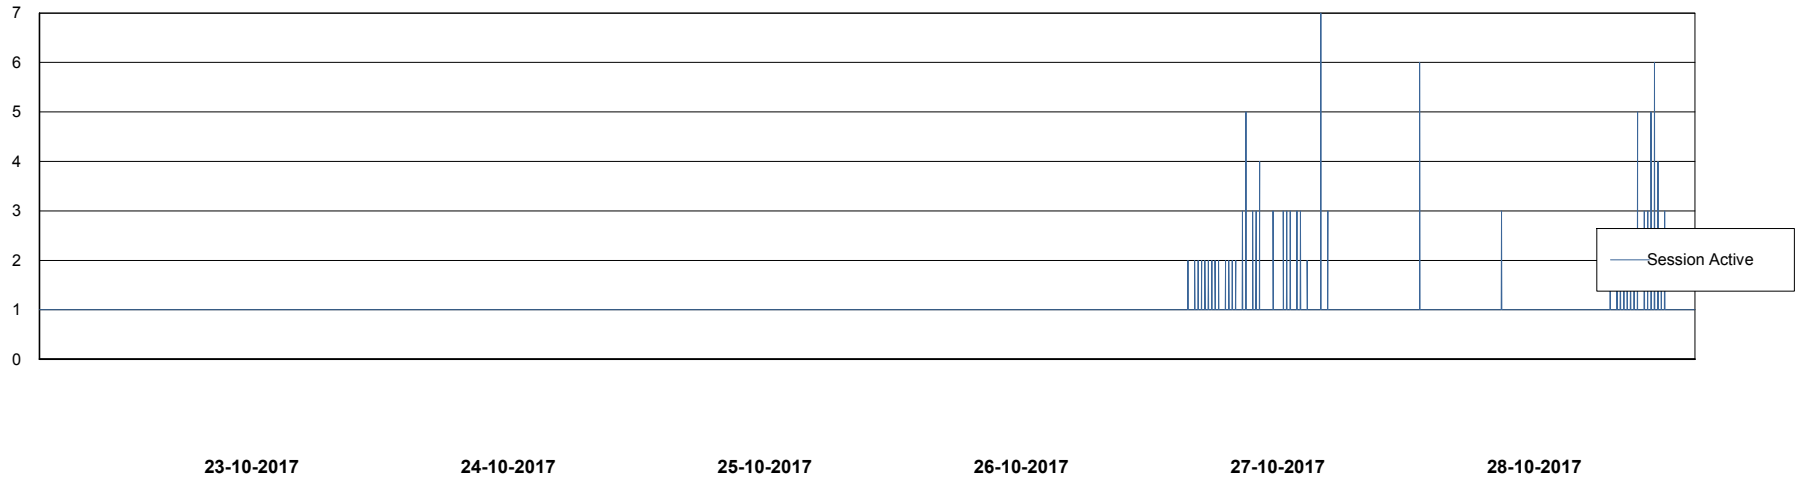

Weekly SLA Customer Report

Customer WBL_Production
Database ID 40

Database Performance WBLDB_Production

DB Processes Max 500
DB Sessions Max 772

Weekly SLA Customer Report

Customer WBL_Production
Database ID 40

Database Performance WBLDB_Standby

DB Processes Max 500
DB Sessions Max 772

Weekly SLA Customer Report

Customer WBL_Production
 Database ID 40

DATABASE SIZE WBLDB_Production

Database growth over last month