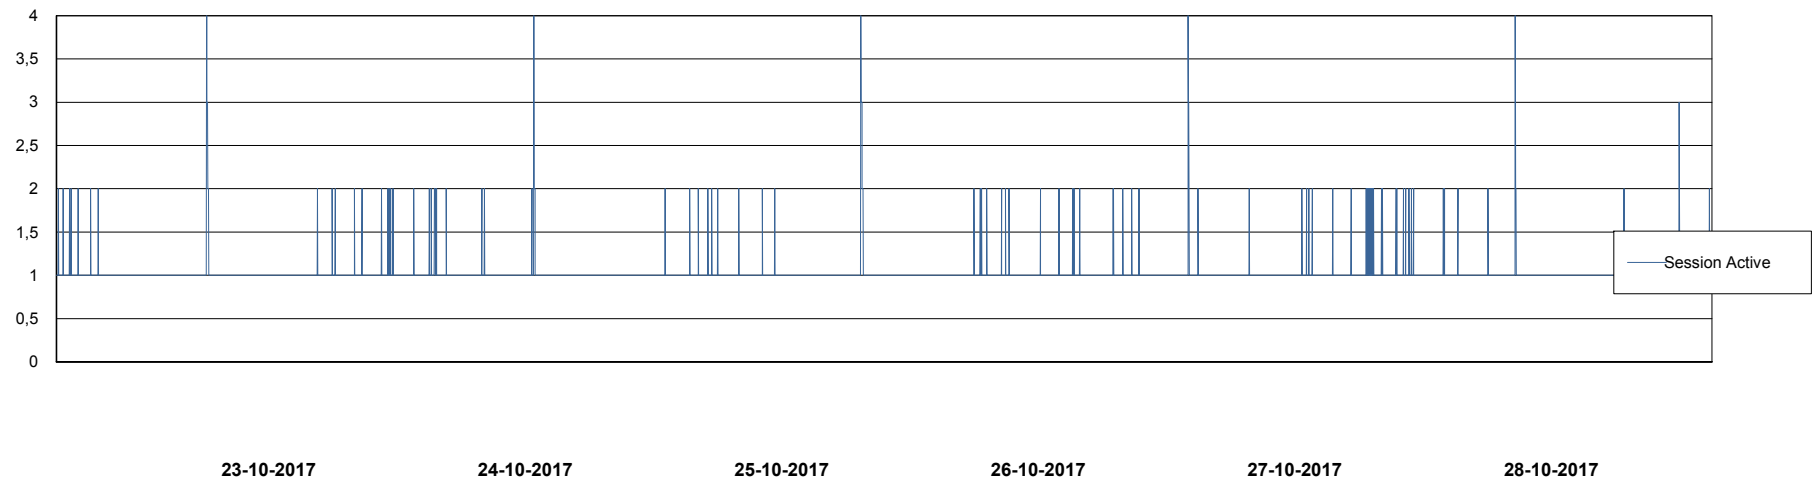

Weekly SLA Customer Report

Customer WBL_Production
Database ID 40

Harddisk Usage WBL_PRD_ORACLE1

	Free disk space on c: (%)	Total disk space on c: (Gb)	Free disk space on d: (%)	Total disk space on d: (Gb)	Free disk space on e: (%)	Total disk space on e: (Gb)	Free disk space on f: (%)	Total disk space on f: (Gb)
28-10-2017	73	120	79	200	93	200	92	100
27-10-2017	73	120	79	200	93	200	92	100
26-10-2017	73	120	79	200	93	200	92	100
25-10-2017	73	120	79	200	93	200	93	100
24-10-2017	73	120	79	200	93	200	93	100
23-10-2017	73	120	79	200	93	200	94	100
22-10-2017	73	120	79	200	93	200	94	100

Harddisk Usage WBL_PRD_ORACLE2

	Free disk space on c: (%)	Total disk space on c: (Gb)	Free disk space on d: (%)	Total disk space on d: (Gb)	Free disk space on e: (%)	Total disk space on e: (Gb)	Free disk space on f: (%)	Total disk space on f: (Gb)
28-10-2017	74	120	90	200	89	200	95	200
27-10-2017	74	120	90	200	89	200	96	200
26-10-2017	74	120	90	200	89	200	96	200
25-10-2017	74	120	90	200	89	200	96	200
24-10-2017	74	120	90	200	89	200	96	200
23-10-2017	74	120	90	200	89	200	96	200
22-10-2017	74	120	90	200	89	200	96	200

Weekly SLA Customer Report

Customer WBL_Production
Database ID 40

Database Performance WBLDB_Production

DB Processes Max 500
DB Sessions Max 772

Weekly SLA Customer Report

Customer WBL_Production
Database ID 40

Database Performance WBLDB_Standby

DB Processes Max 500
DB Sessions Max 772

Weekly SLA Customer Report

Customer WBL_Production
 Database ID 40

DATABASE SIZE WBLDB_Production

Database growth over last month