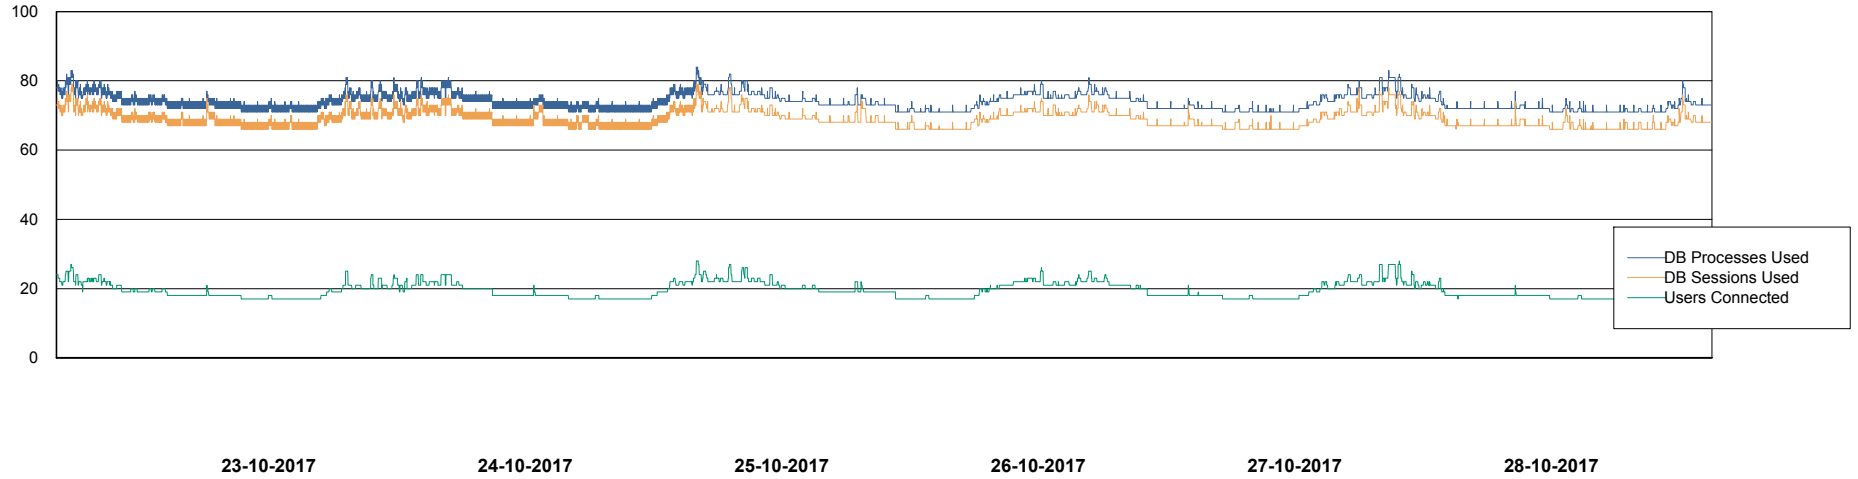

Harddisk Usage WBL_PRD_ORACLE2

	Free disk space on c: (%)	Total disk space on c: (Gb)	Free disk space on d: (%)	Total disk space on d: (Gb)	Free disk space on e: (%)	Total disk space on e: (Gb)	Free disk space on f: (%)	Total disk space on f: (Gb)
28-10-2017	74	120	90	200	89	200	95	200
27-10-2017	74	120	90	200	89	200	96	200
26-10-2017	74	120	90	200	89	200	96	200
25-10-2017	74	120	90	200	89	200	96	200
24-10-2017	74	120	90	200	89	200	96	200
23-10-2017	74	120	90	200	89	200	96	200
22-10-2017	74	120	90	200	89	200	96	200

Weekly SLA Customer Report

Customer WBL_Production
Database ID 40

Database Performance WBLDB_Production

DB Processes Max 500
DB Sessions Max 772

Weekly SLA Customer Report

Customer WBL_Production
Database ID 40