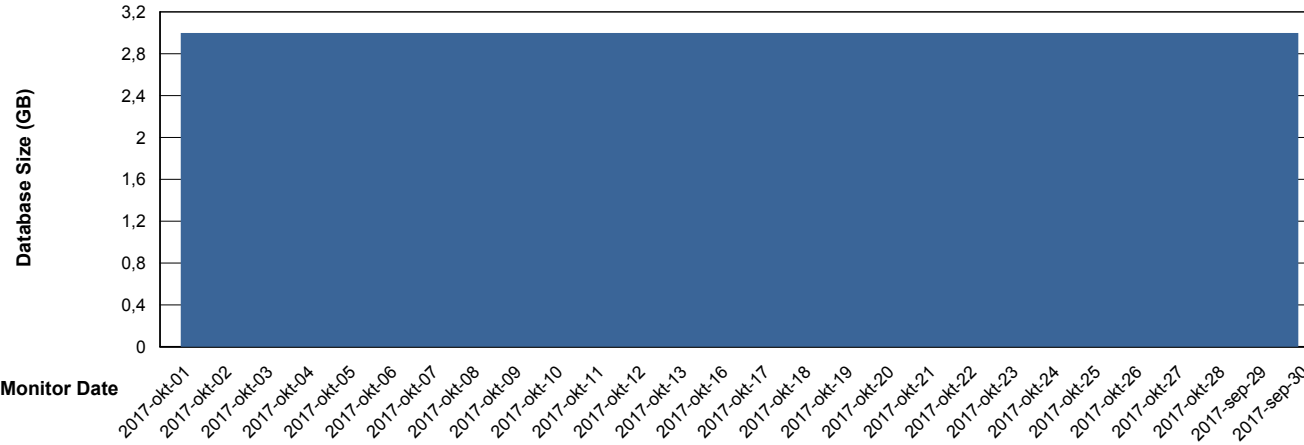

Weekly SLA Customer Report

Customer STX_Production
Database ID 71

Database Performance STXDB_Production

DB Processes Max 150
DB Sessions Max 248

Weekly SLA Customer Report

Customer STX_Production
 Database ID 71

DATABASE SIZE STXDB_Production

Database growth over last month

Database Tablespace STXDB_Production

Date	Tablespace Name	Filesize (Gb)	Usedsize (Gb)	Percentage free
28-10-2017	ABSDATA	2	2	33
	INDX	2	0	100
27-10-2017	ABSDATA	2	2	33
	INDX	2	0	100
26-10-2017	ABSDATA	2	2	33
	INDX	2	0	100
25-10-2017	ABSDATA	2	2	33
	INDX	2	0	100
24-10-2017	ABSDATA	2	2	33
	INDX	2	0	100
23-10-2017	ABSDATA	2	2	33
	INDX	2	0	100
22-10-2017	ABSDATA	2	2	33
	INDX	2	0	100