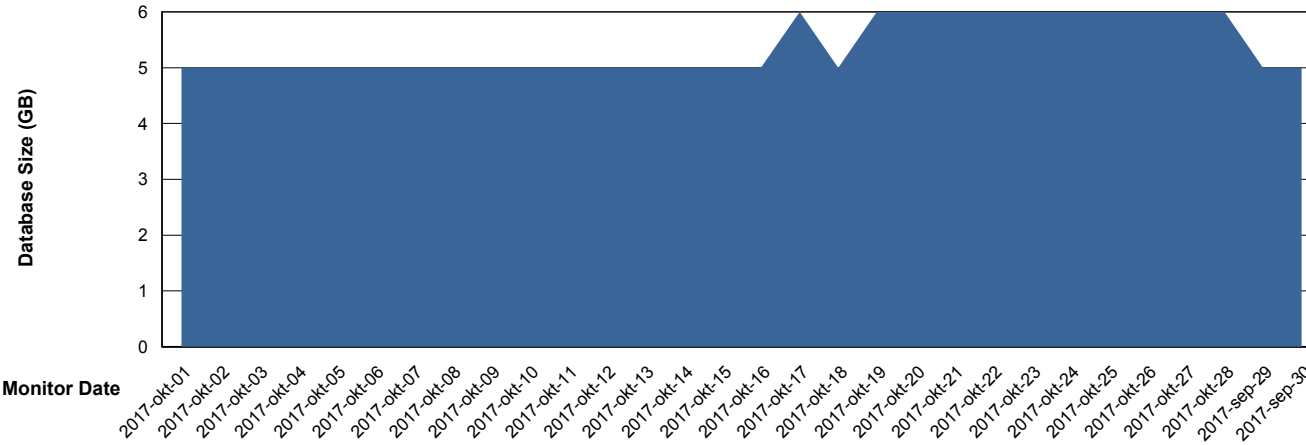

Database Performance SPIDB_Standby

DB Processes Max 150
DB Sessions Max 248

Weekly SLA Customer Report

Customer SPI_Production
 Database ID 49

DATABASE SIZE SPIDB_Production

Database growth over last month

Database Tablespace SPIDB_Production

| Date | Tablespace Name | Filesize (Gb) | Usedsize (Gb) | Percentage free |
|------------|-----------------|---------------|---------------|-----------------|
| 28-10-2017 | ABSDATA | 2 | 4 | 33 |
| | INDX | 2 | 4 | 33 |
| 27-10-2017 | ABSDATA | 2 | 4 | 33 |
| | INDX | 2 | 4 | 33 |
| 26-10-2017 | ABSDATA | 2 | 4 | 33 |
| | INDX | 2 | 4 | 33 |
| 25-10-2017 | ABSDATA | 2 | 4 | 33 |
| | INDX | 2 | 4 | 33 |
| 24-10-2017 | ABSDATA | 2 | 4 | 33 |
| | INDX | 2 | 4 | 33 |
| 23-10-2017 | ABSDATA | 2 | 4 | 33 |
| | INDX | 2 | 3 | 50 |
| 22-10-2017 | ABSDATA | 2 | 4 | 33 |
| | INDX | 2 | 3 | 50 |