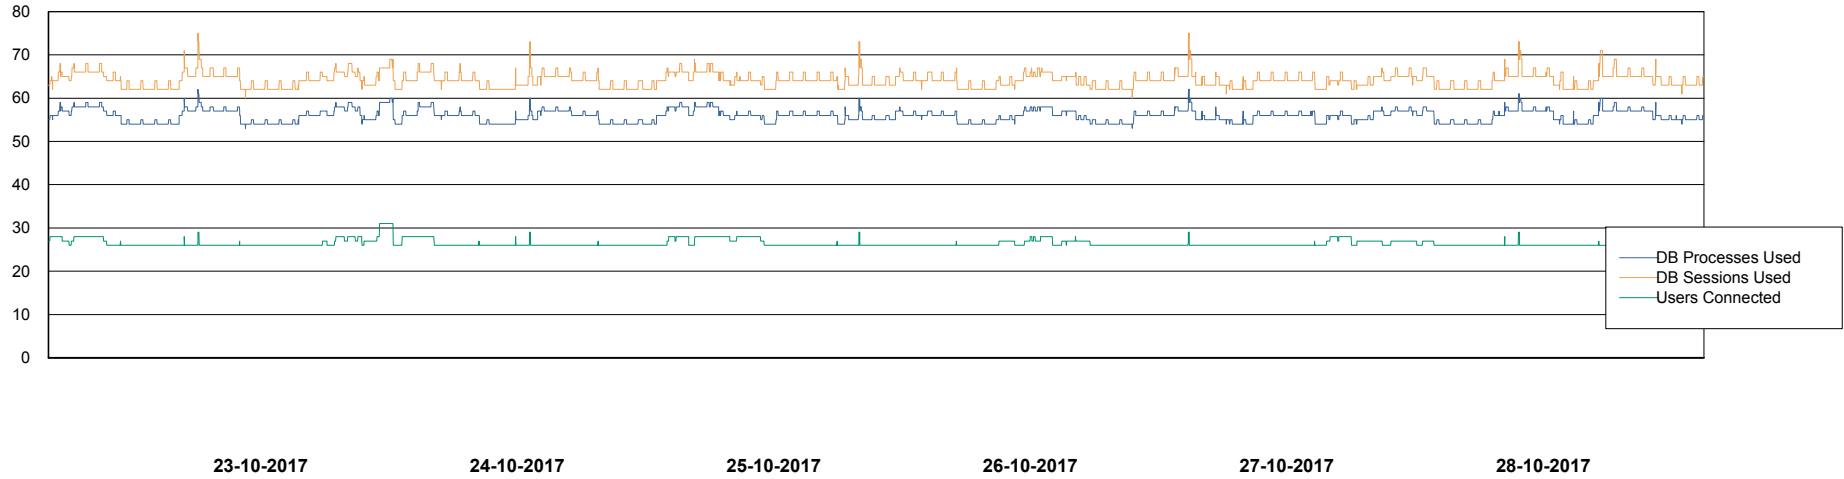

Harddisk Usage SPI_Webserver

| | Free disk space on c: (%) | Total disk space on c: (Gb) | Free disk space on e: (%) | Total disk space on e: (Gb) |
|------------|---------------------------|-----------------------------|---------------------------|-----------------------------|
| 28-10-2017 | 16 | 60 | 55 | 80 |
| 27-10-2017 | 16 | 60 | 55 | 80 |
| 26-10-2017 | 16 | 60 | 55 | 80 |
| 25-10-2017 | 16 | 60 | 55 | 80 |
| 24-10-2017 | 16 | 60 | 55 | 80 |
| 23-10-2017 | 16 | 60 | 55 | 80 |
| 22-10-2017 | 16 | 60 | 55 | 80 |

Weekly SLA Customer Report

Customer SPI_Production
Database ID 49

Database Performance SPIDB_Production

DB Processes Max 150
DB Sessions Max 248

Weekly SLA Customer Report

Customer SPI_Production
Database ID 49