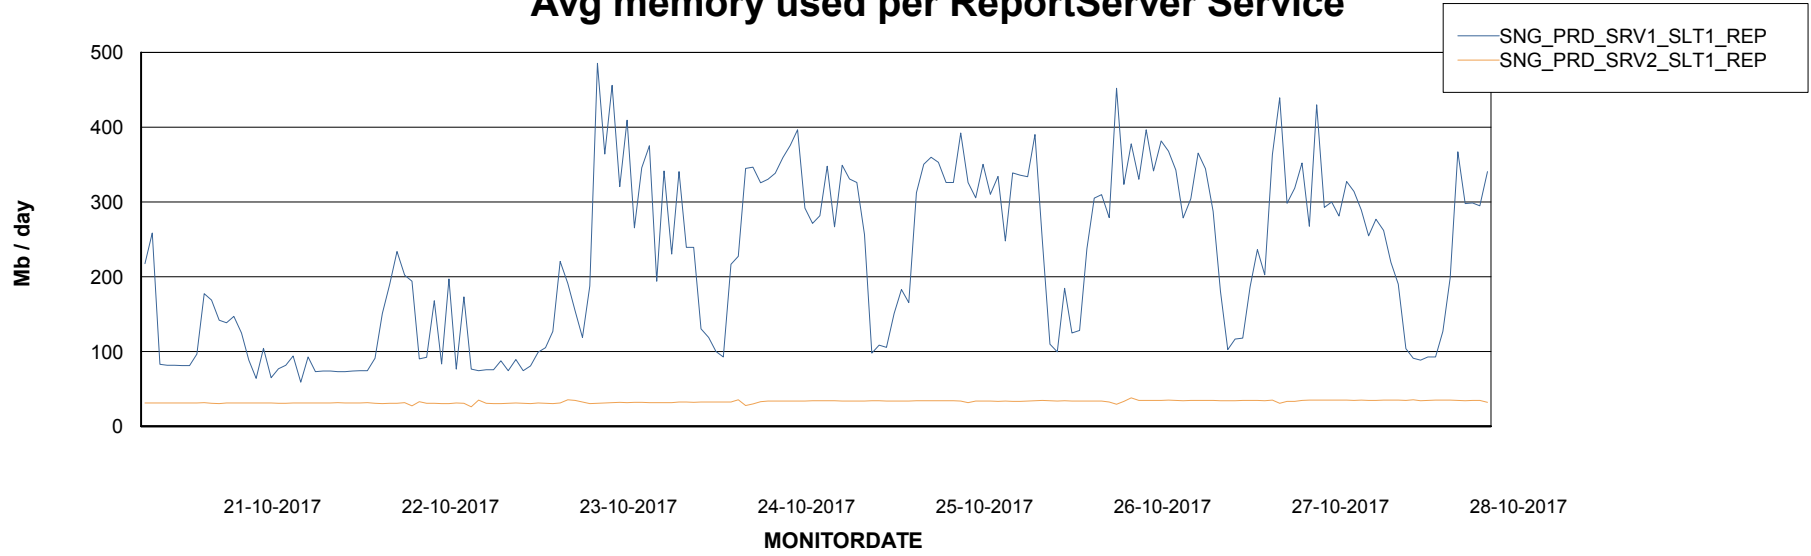

ABSSolute Application ReportServer Services

Avg memory used per ReportServer Service