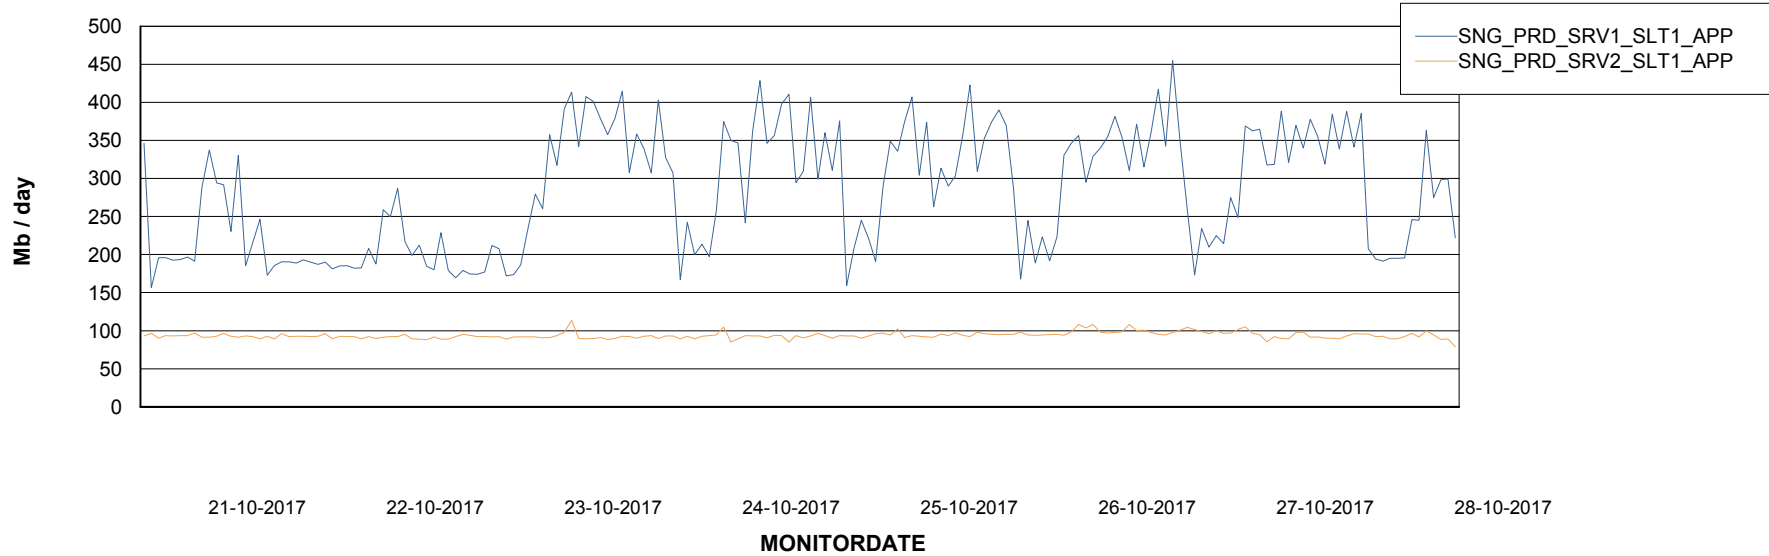

ABSSolute Application Server Services

Avg memory used per ABS Server Service