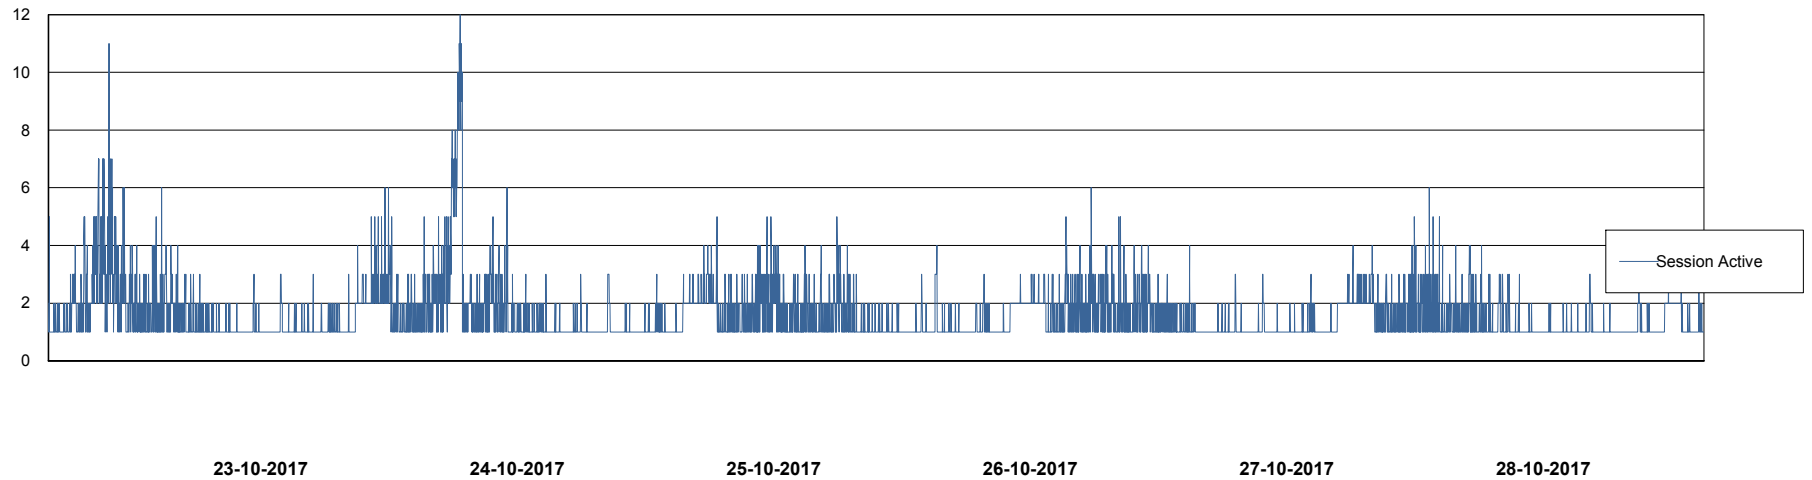

Database Performance PCODB_Production

DB Processes Max 300
DB Sessions Max 480