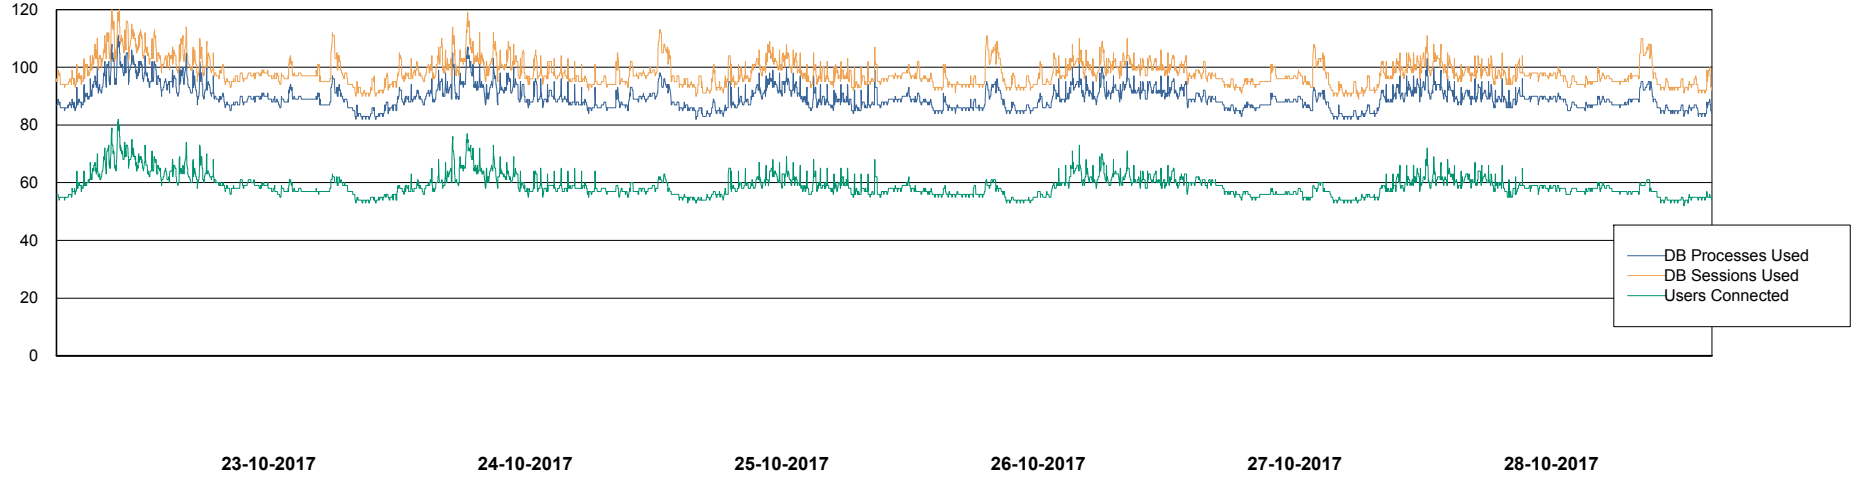

Database Performance PCODB_Production

DB Processes Max 300
DB Sessions Max 480