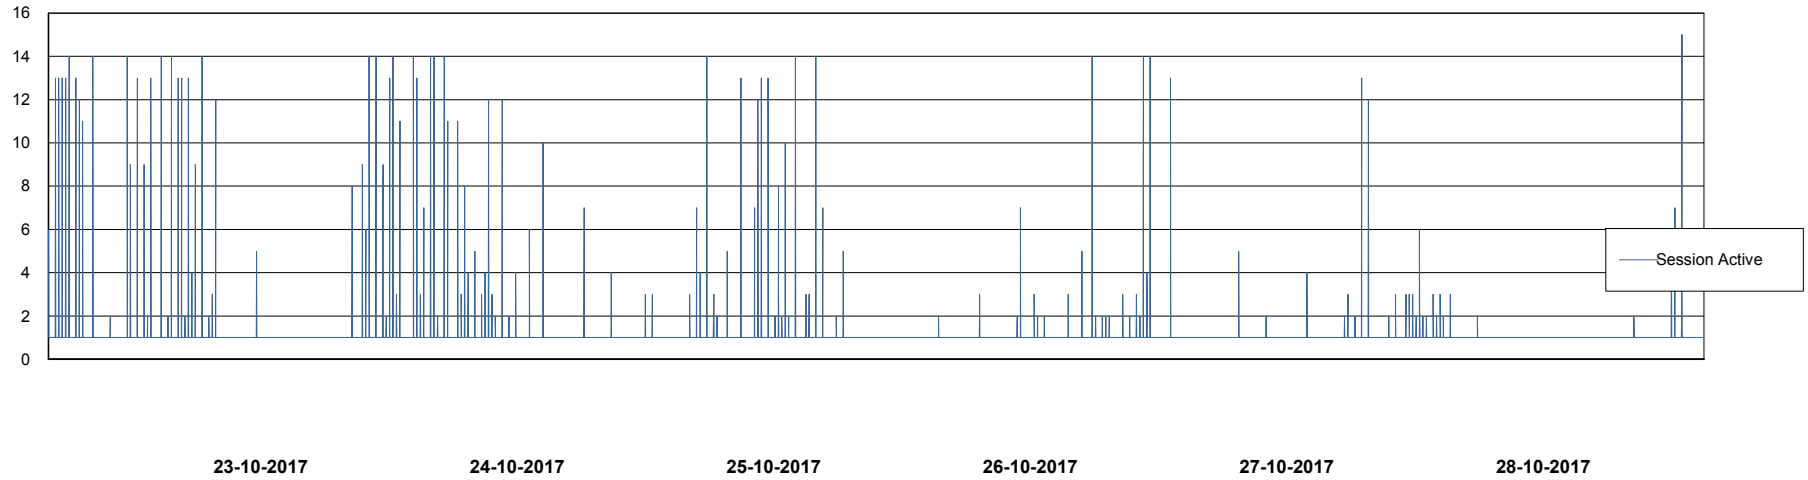

Database Performance PCODB_Standby

DB Processes Max 520
DB Sessions Max 804