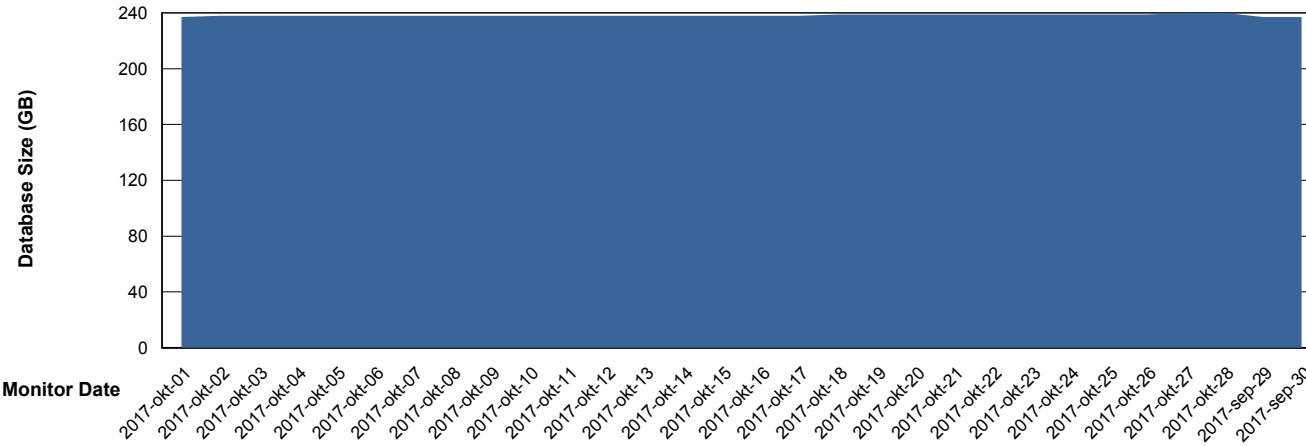

Database Performance PCODB_Standby

DB Processes Max 520
DB Sessions Max 804

Weekly SLA Customer Report

Customer PCO Production
 Database ID 44

DATABASE SIZE PCODB_Production

Database growth over last month