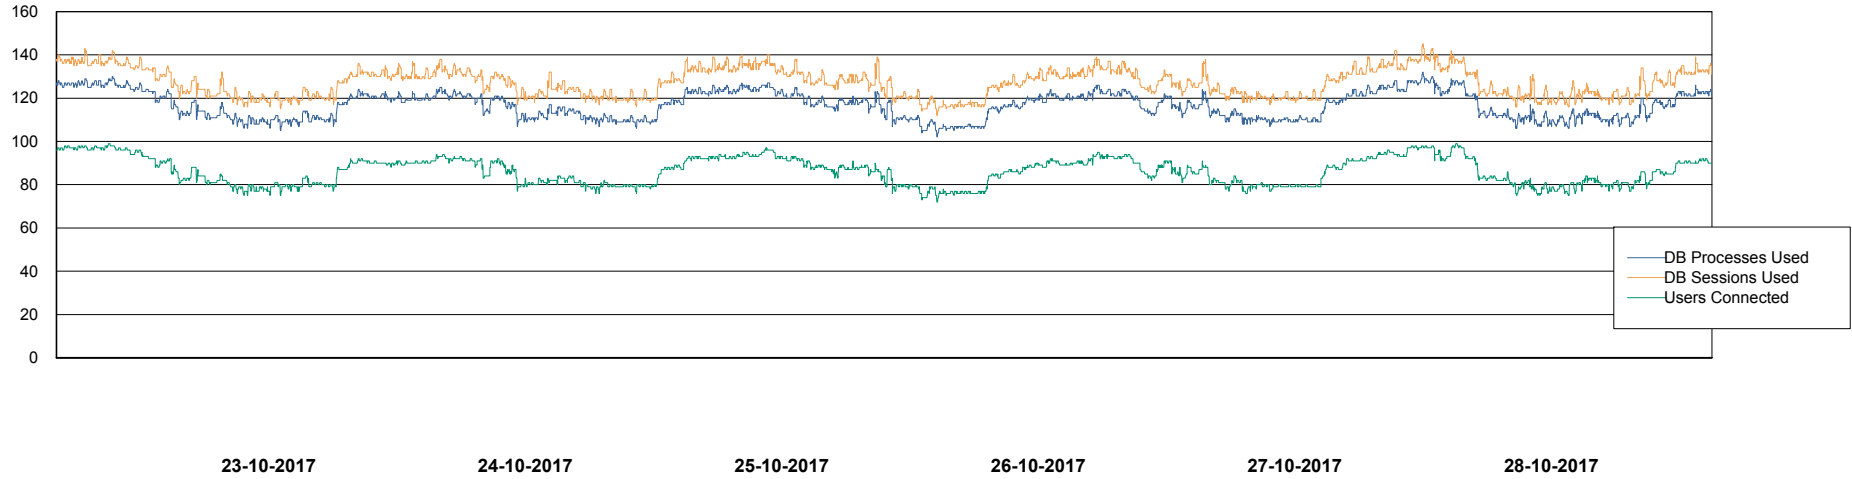

Harddisk Usage FIS_PRD_ORACLE2

	Free disk space on c: (%)	Total disk space on c: (Gb)	Free disk space on l: (%)	Total disk space on l: (Gb)	Free disk space on o: (%)	Total disk space on o: (Gb)
28-10-2017	73	279	25	279	23	373
27-10-2017	73	279	25	279	23	373
26-10-2017	73	279	25	279	23	373
25-10-2017	73	279	25	279	23	373
24-10-2017	73	279	25	279	23	373
23-10-2017	73	279	25	279	23	373
22-10-2017	73	279	25	279	23	373

Weekly SLA Customer Report

Customer FIS_Production
Database ID 46

Database Performance FISDB_Production

DB Processes Max 150
DB Sessions Max 264

Weekly SLA Customer Report

Customer FIS_Production
Database ID 46