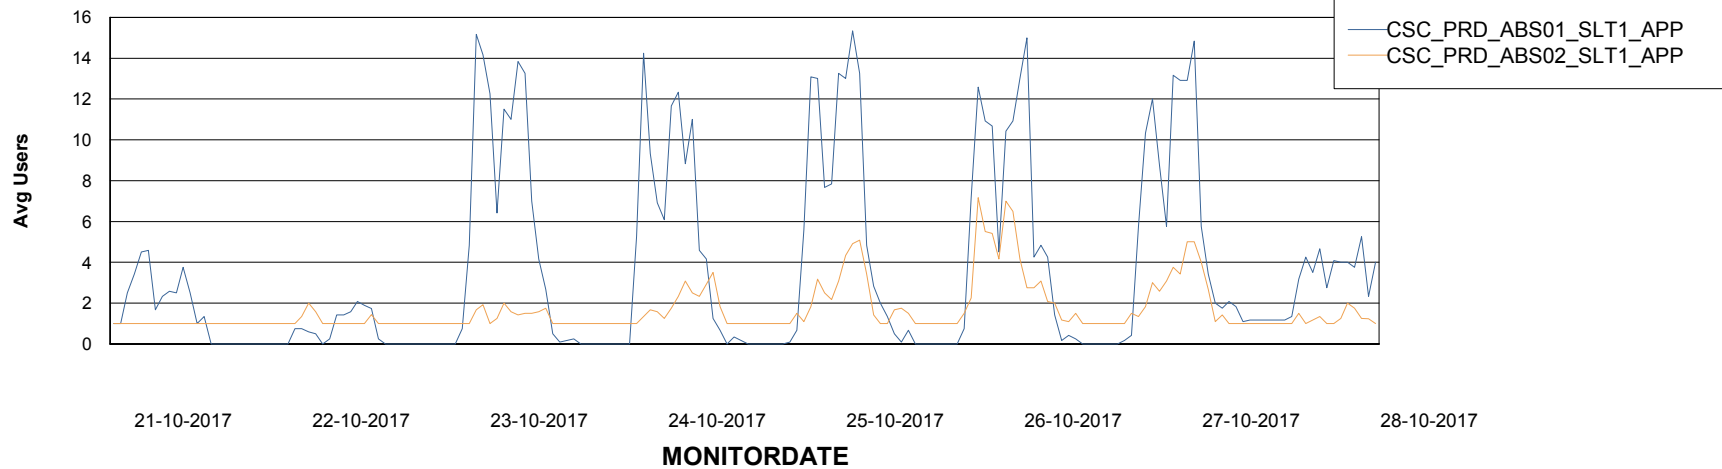

Avg users per day per ABS server