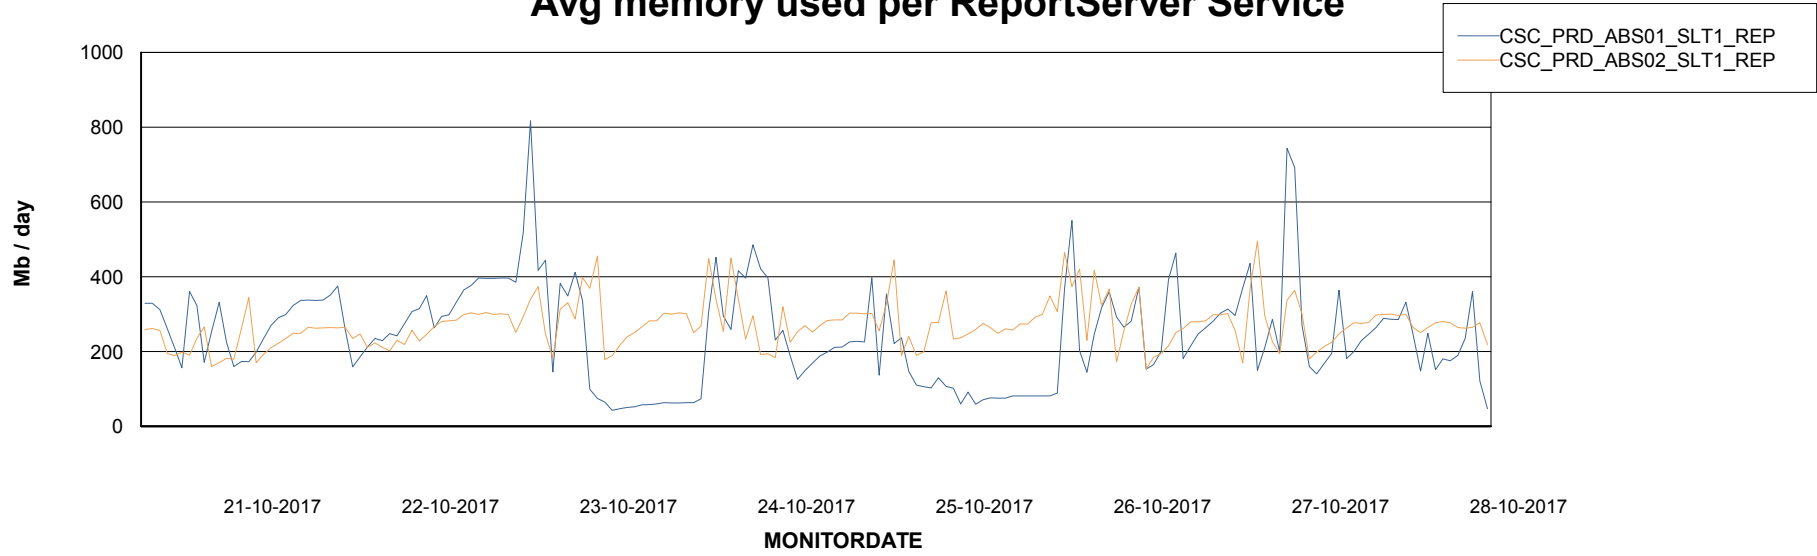

Avg memory used per ABS Server Service

Avg users per day per ABS server

Weekly SLA Customer Report

Customer CSC_Production
Database ID 50

ABSSolute Application ReportServer Services

Avg memory used per ReportServer Service