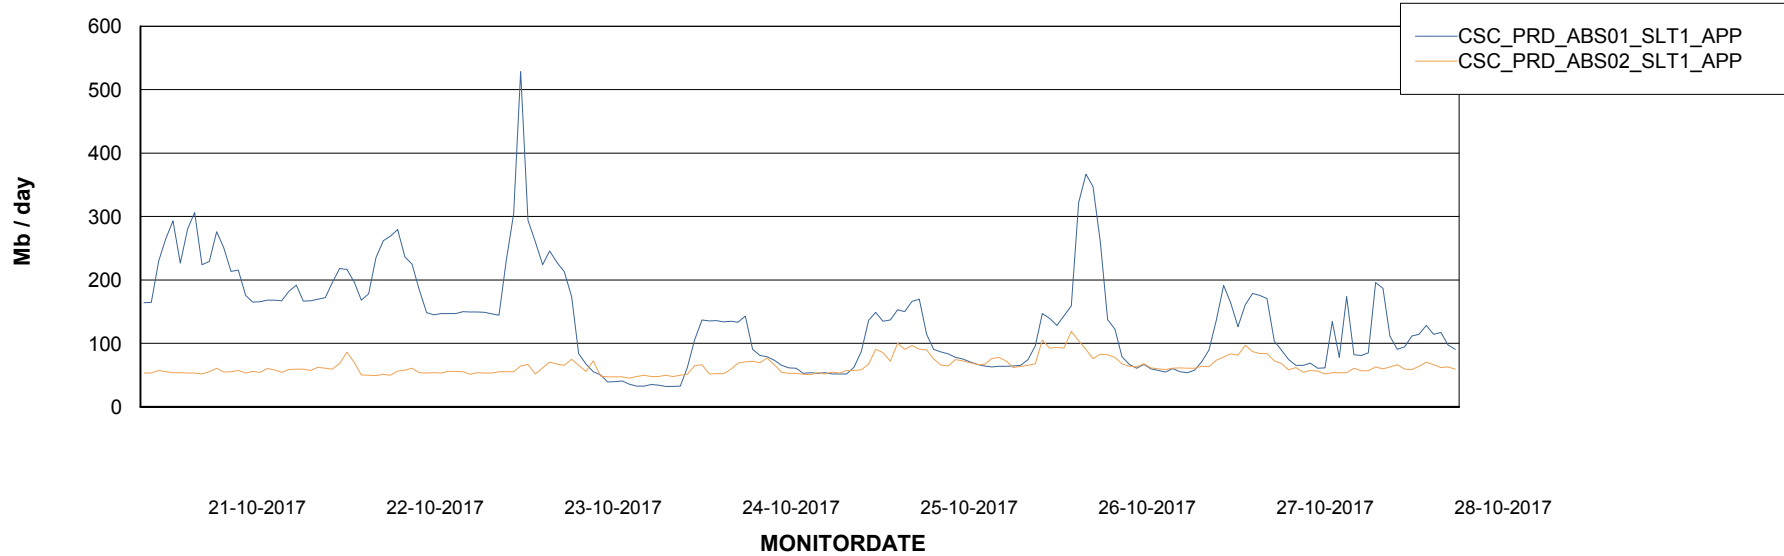

ABSSolute Application Server Services

Avg memory used per ABS Server Service