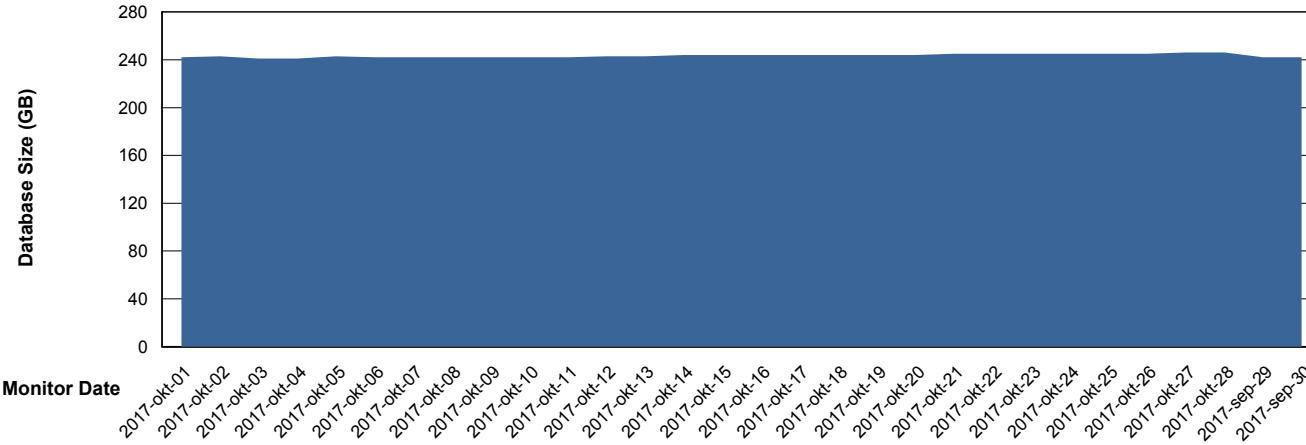

Database Performance CSCDB_Standby

DB Processes Max 500
DB Sessions Max 800

Weekly SLA Customer Report

Customer CSC_Production
 Database ID 50

DATABASE SIZE CSCDB_Primary

Database growth over last month

Database Tablespace CSCDB_Primary

Date	Tablespace Name	Filesize (Gb)	Usedsize (Gb)	Percentage free
28-10-2017	ABSDATA	2	115	16
	INDX	2	129	15
27-10-2017	ABSDATA	2	115	16
	INDX	2	129	15
26-10-2017	ABSDATA	2	115	16
	INDX	2	129	15
25-10-2017	ABSDATA	2	115	16
	INDX	2	129	15
24-10-2017	ABSDATA	2	115	16
	INDX	2	129	15
23-10-2017	ABSDATA	2	115	16
	INDX	2	129	15
22-10-2017	ABSDATA	2	115	16
	INDX	2	129	15