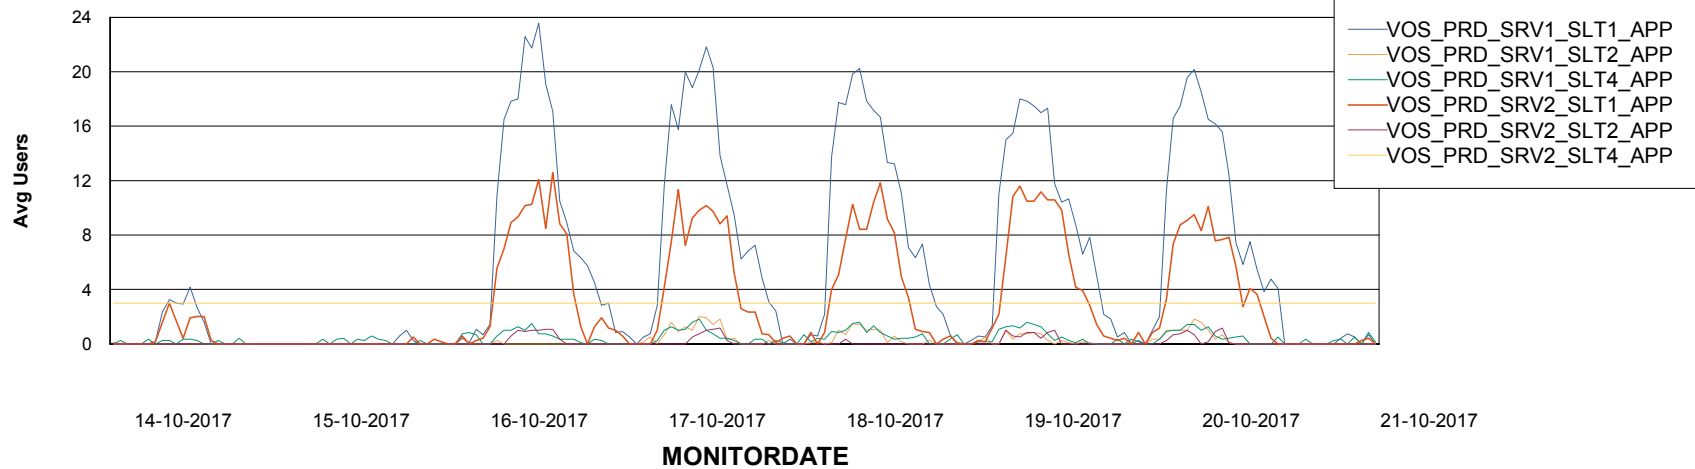

Weekly SLA Customer Report

Customer VOS_Production
Database ID 68

ABSSolute Application Server Services

Avg memory used per ABS Server Service

Avg users per day per ABS server

Weekly SLA Customer Report

Customer VOS_Production
Database ID 68