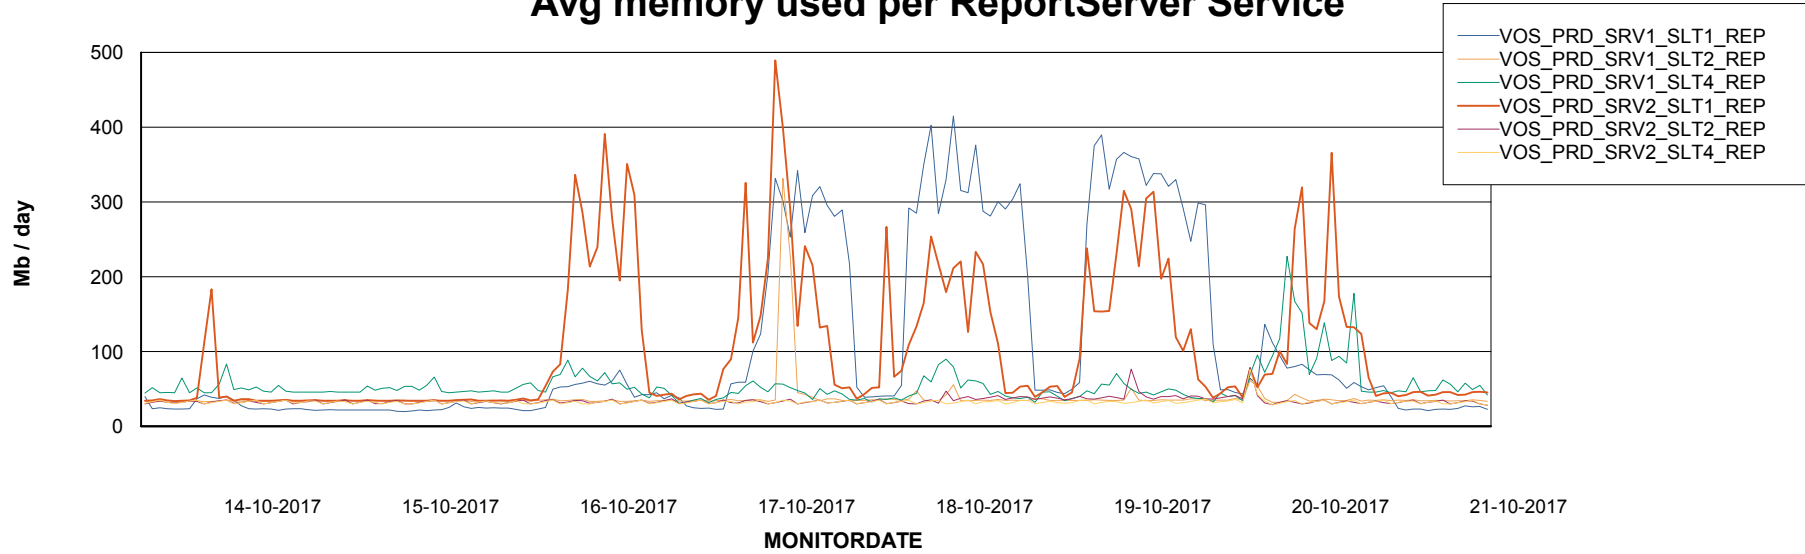

ABSSolute Application ReportServer Services

Avg memory used per ReportServer Service