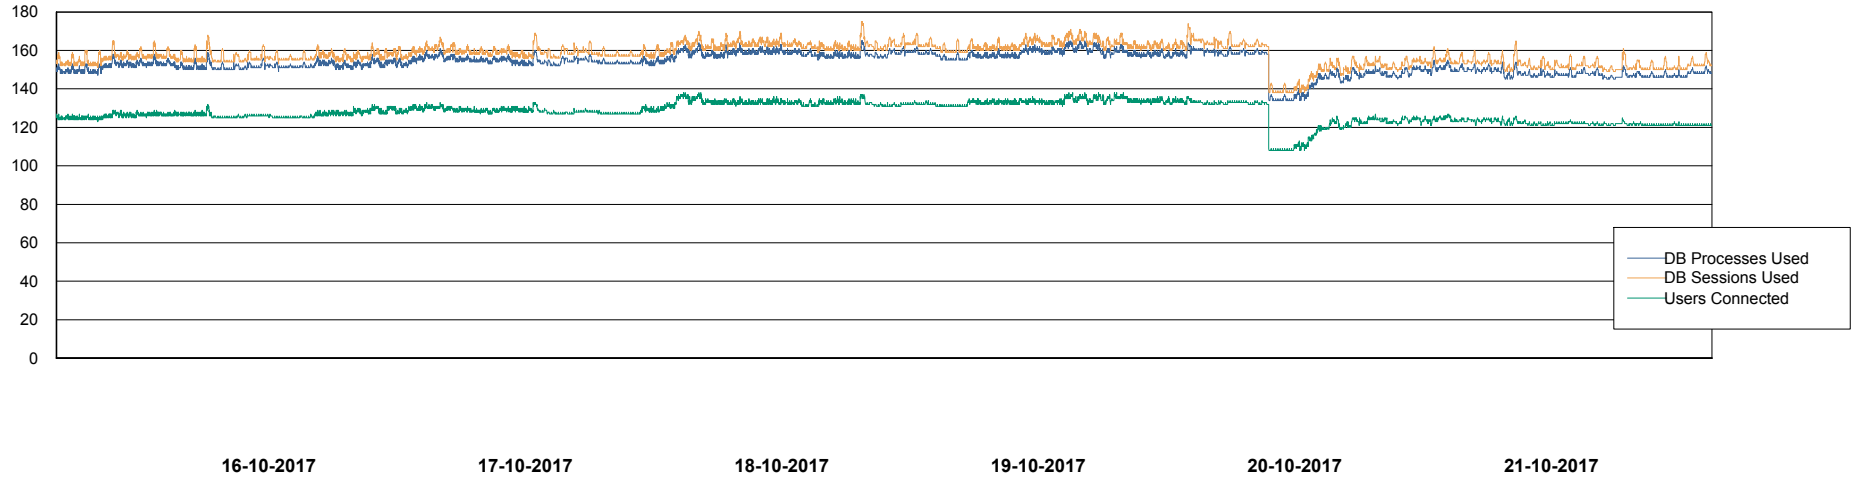

Database Performance VOSDB_Production

DB Processes Max 200
DB Sessions Max 322