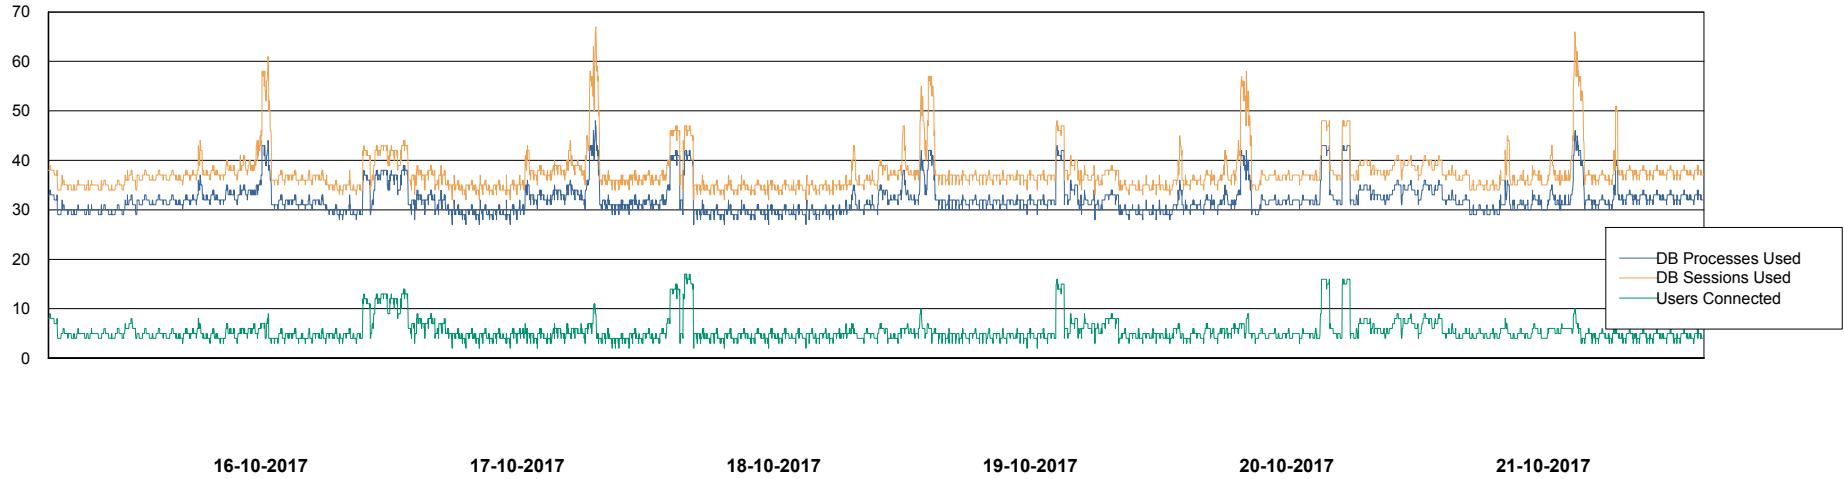

Database Performance VOSBIDB_Production

DB Processes Max 500
DB Sessions Max 772