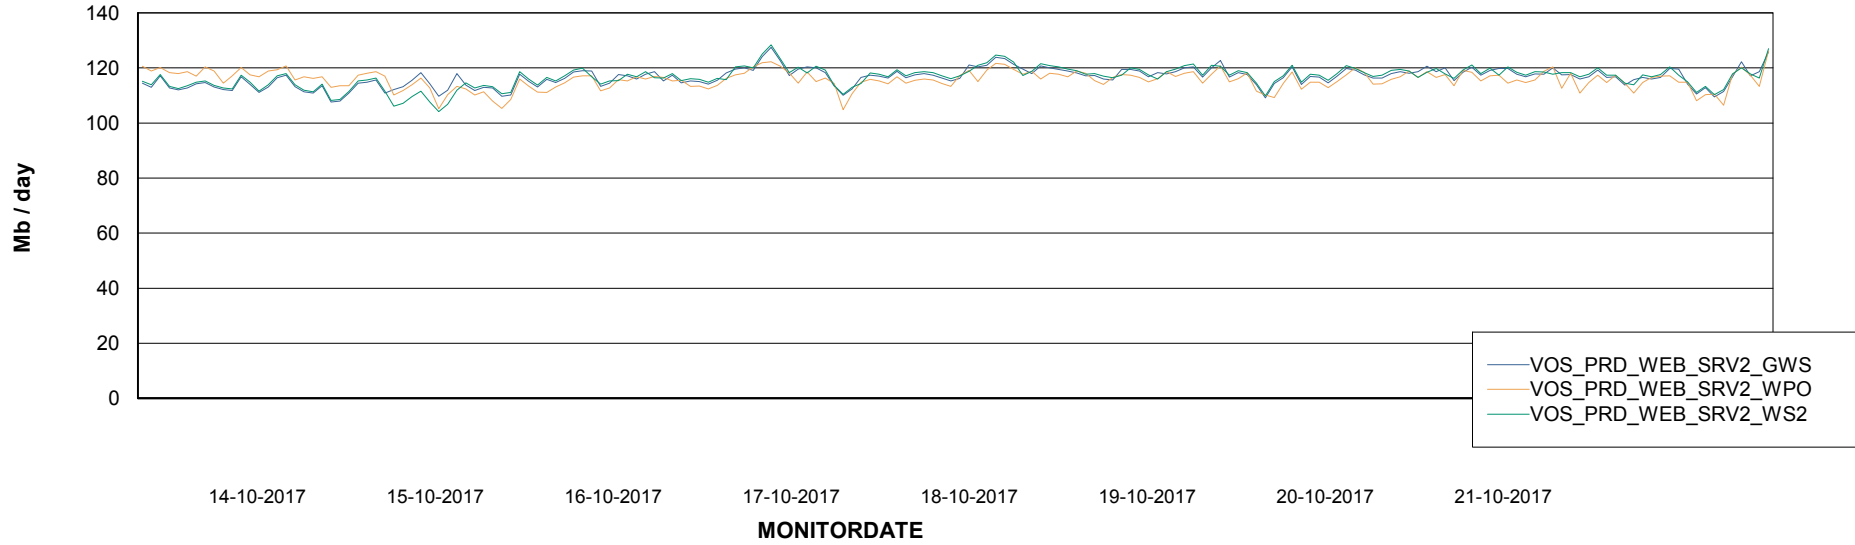

ABSSolute Application ReportServer Services

Avg memory used per ReportServer Service

Weekly SLA Customer Report

Customer VOS_Production
Database ID 68

ABSolute Web Component Services

Avg memory used per ABS Web component