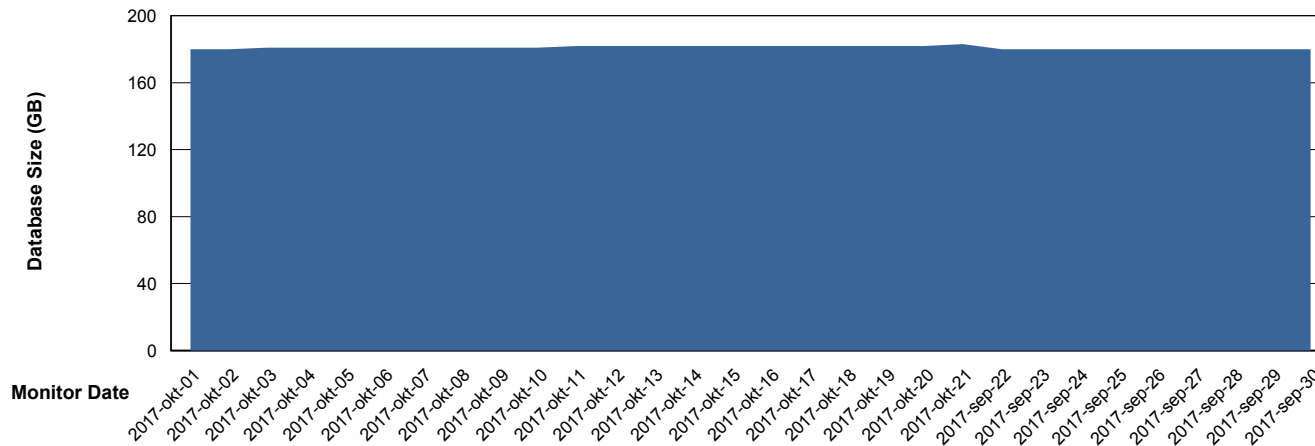

DATABASE SIZE VOSDB_Production

Database growth over last month