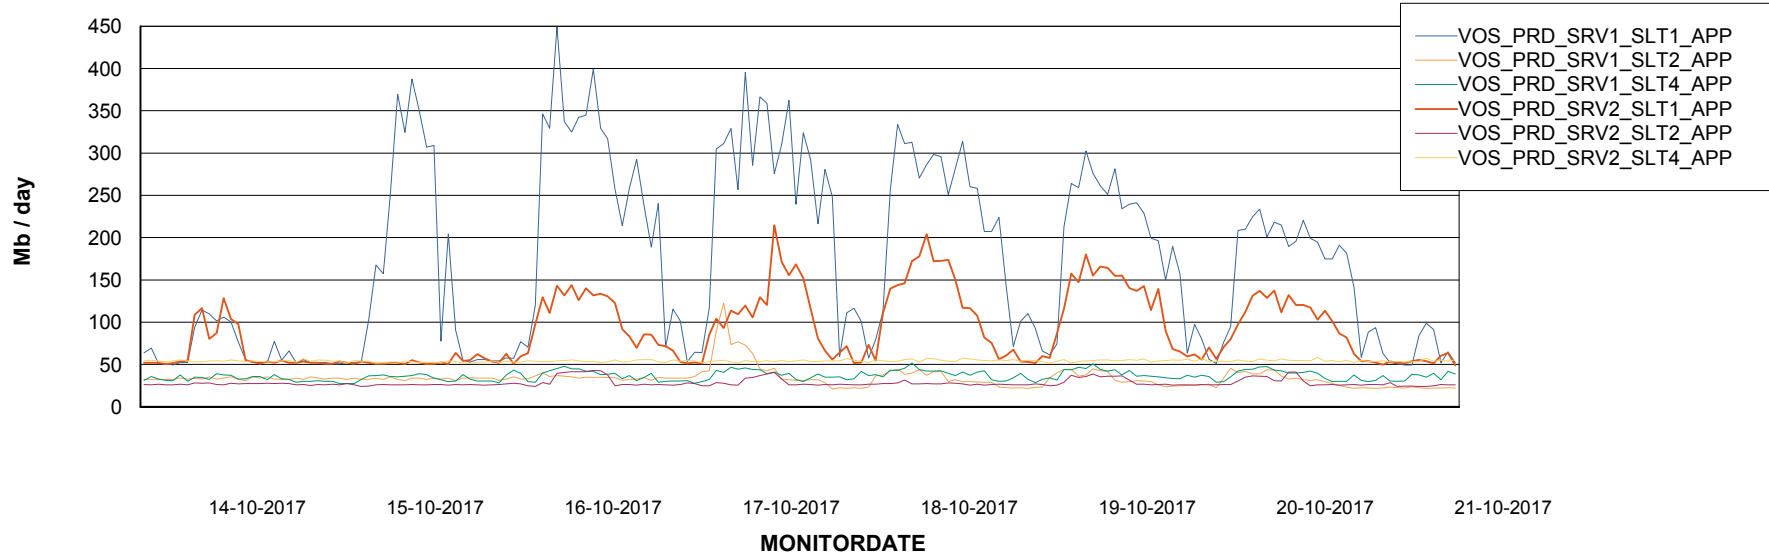

ABSSolute Application Server Services

Avg memory used per ABS Server Service