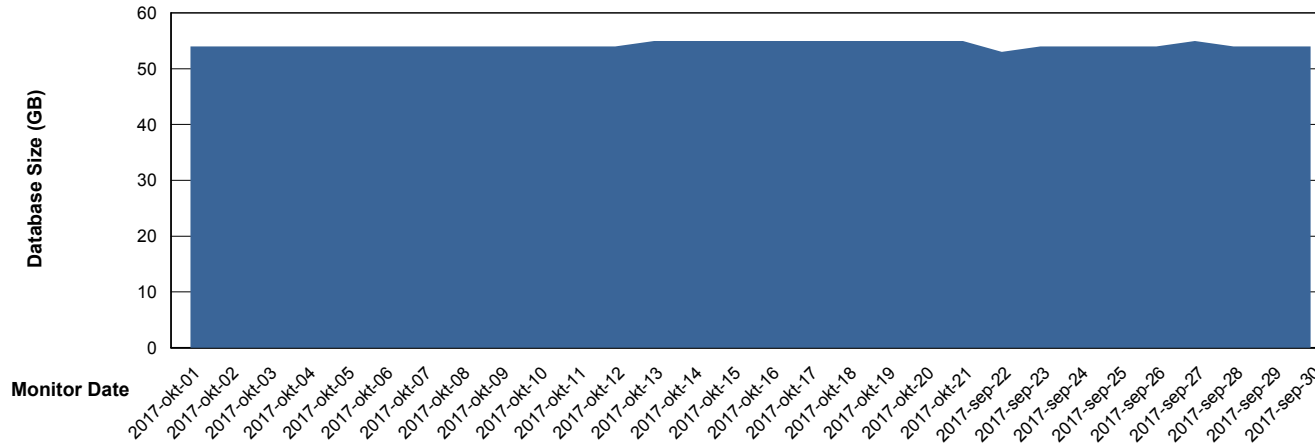

Database Performance VOSDB_Production

DB Processes Max 200
DB Sessions Max 322

Weekly SLA Customer Report

Customer VOS_Production
Database ID 68

DATABASE SIZE VOSBIDB_Production

Database growth over last month