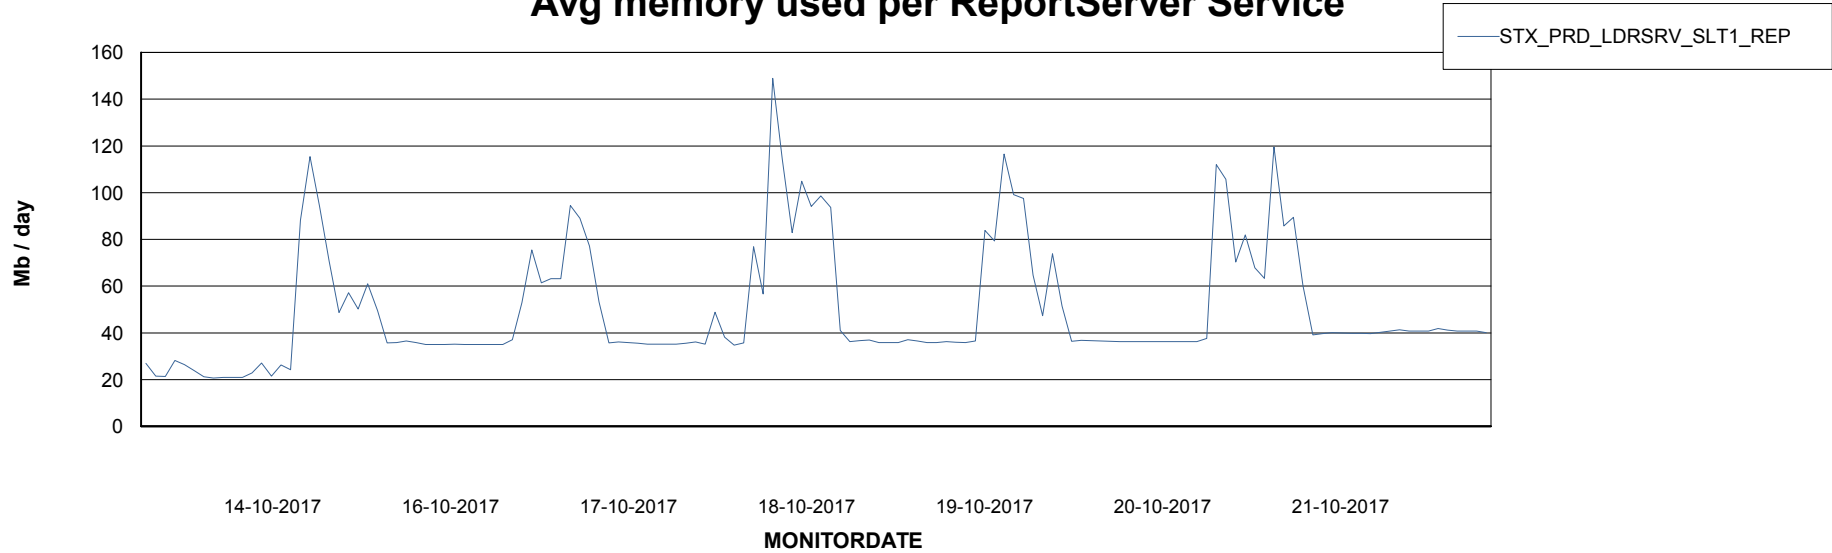

Avg users per day per ABS server

Weekly SLA Customer Report

Customer STX_Production
Database ID 71

ABSSolute Application ReportServer Services

Avg memory used per ReportServer Service

Disaster per ABS component