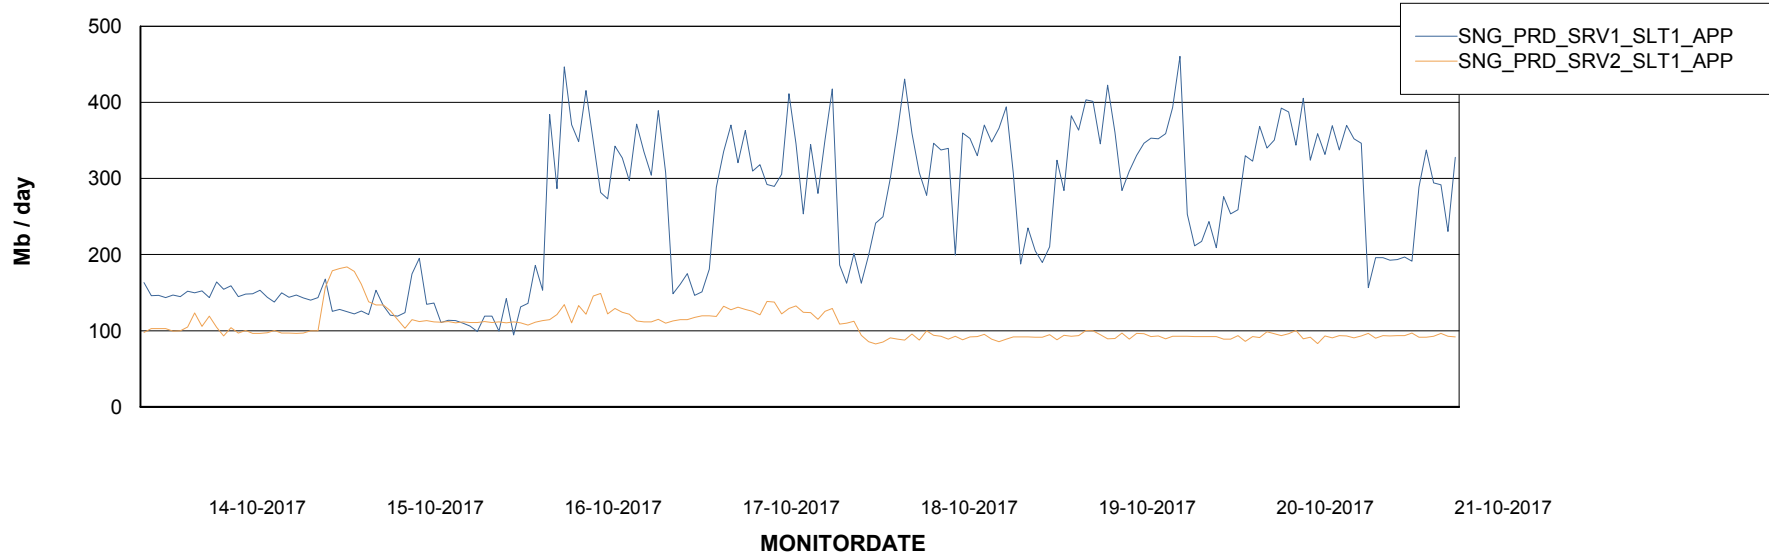

ABSSolute Application Server Services

Avg memory used per ABS Server Service