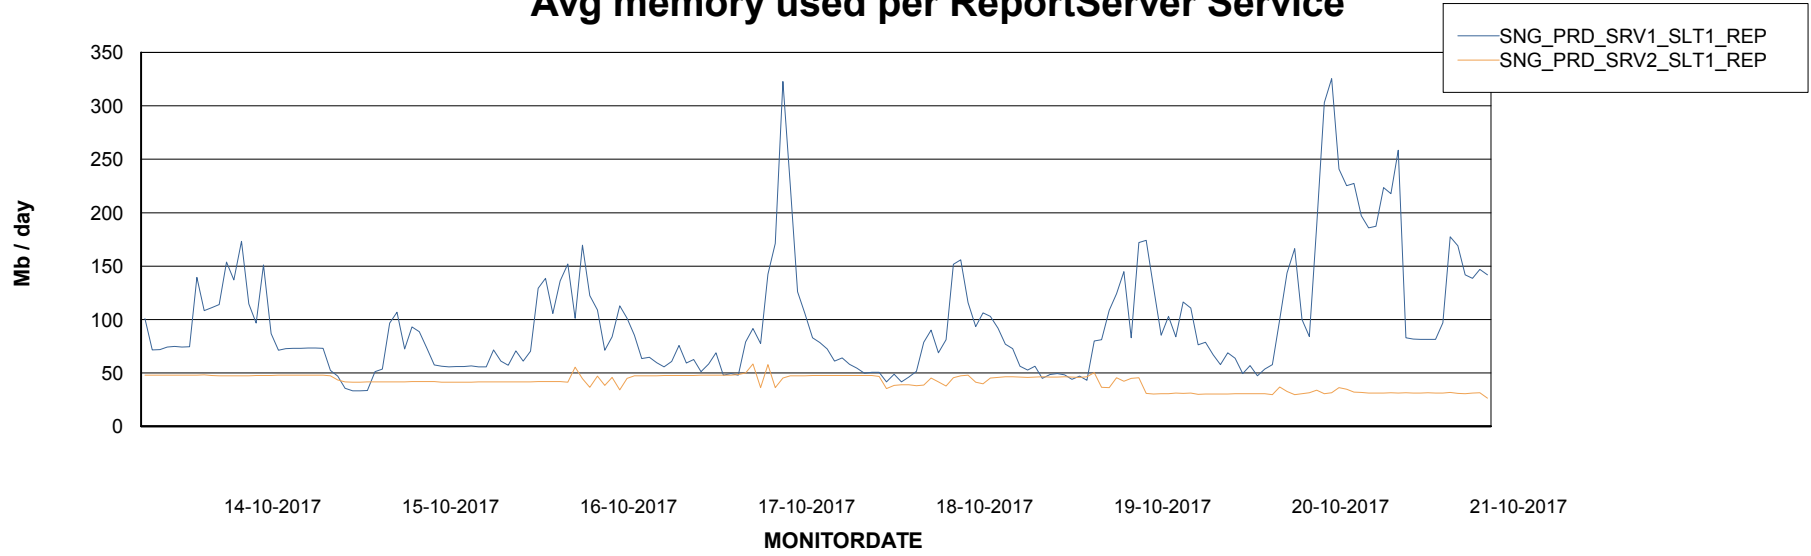

ABSSolute Application ReportServer Services

Avg memory used per ReportServer Service