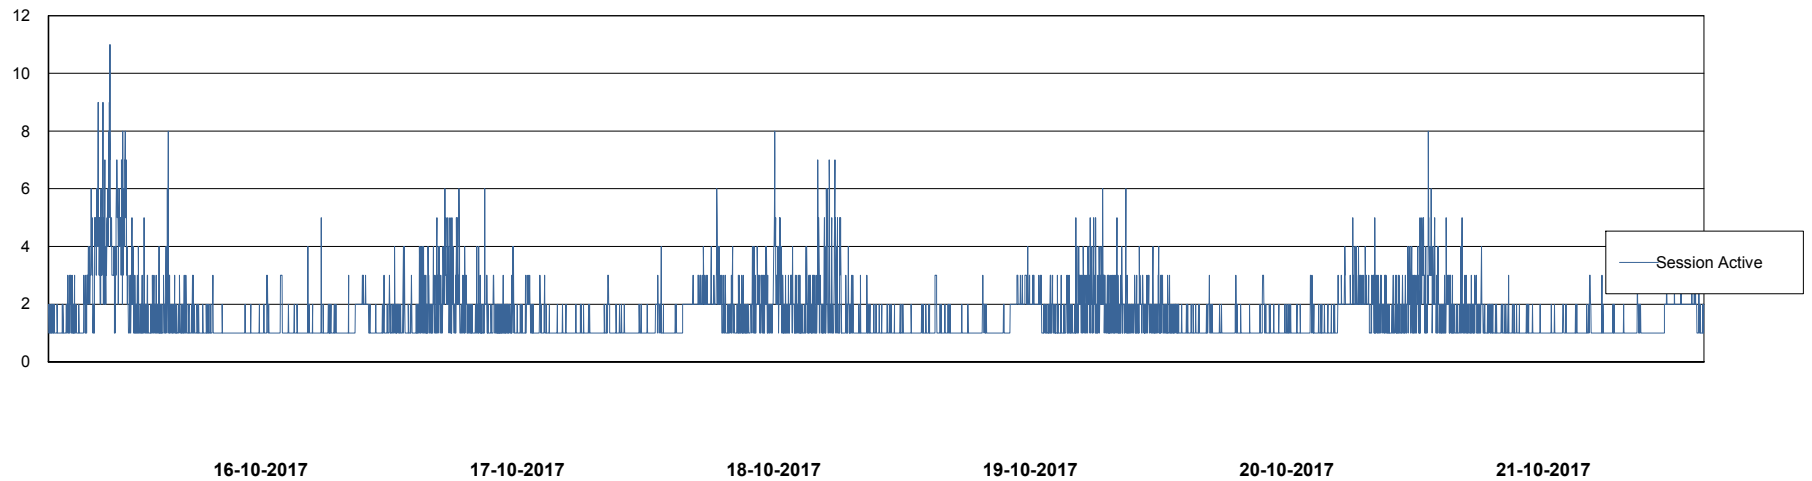

Database Performance PCODB_Production

DB Processes Max 300
DB Sessions Max 480