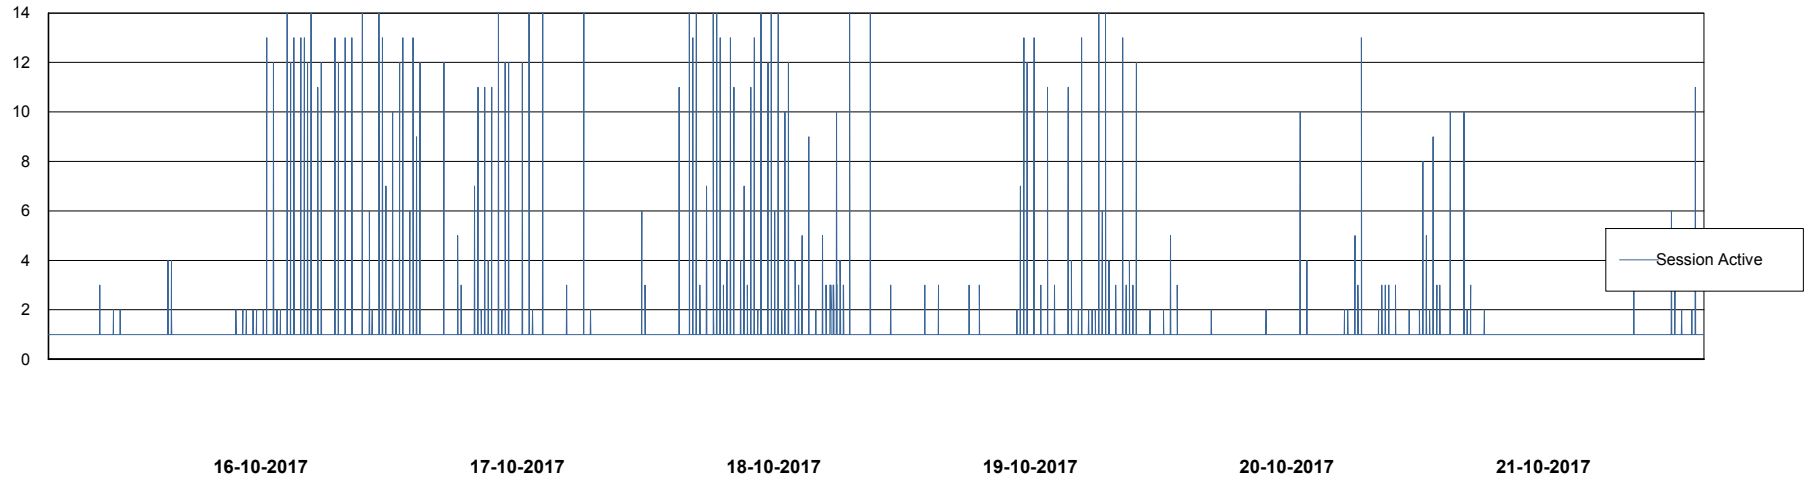

Database Performance PCODB_Standby

DB Processes Max 520
DB Sessions Max 804