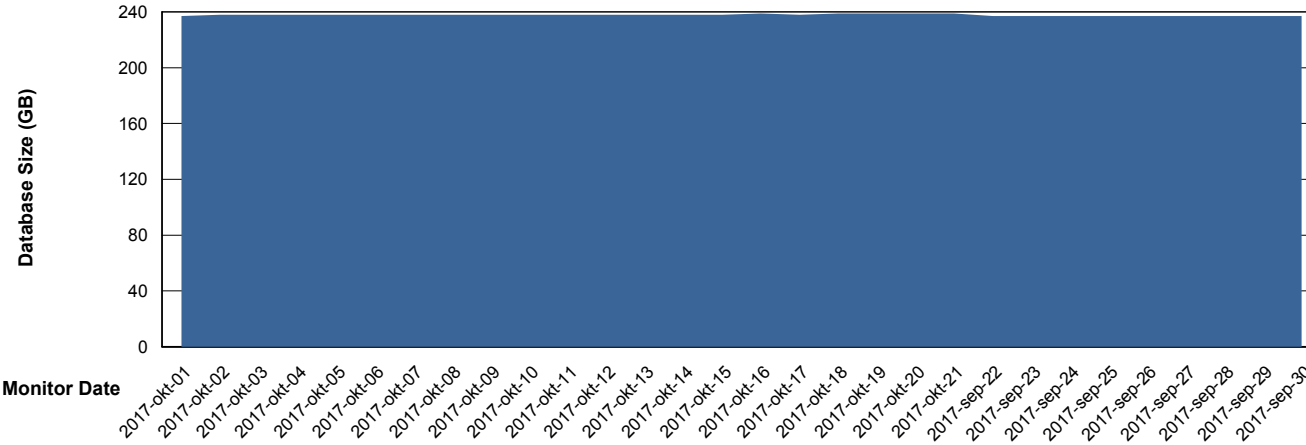

Database Performance PCODB_Standby

DB Processes Max 520
DB Sessions Max 804

Weekly SLA Customer Report

Customer PCO Production
 Database ID 44

DATABASE SIZE PCODB_Production

Database growth over last month