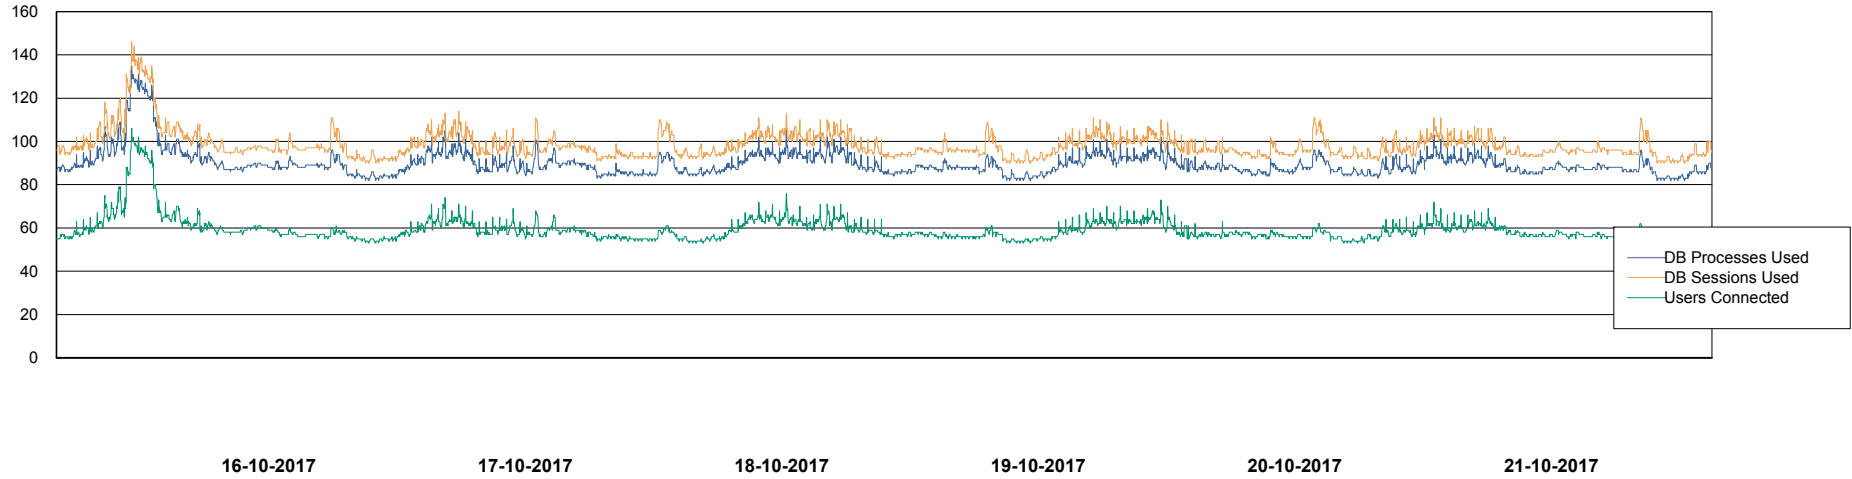

Harddisk Usage PCO_PRD_ORACLE2

	Free disk space on c: (%)	Total disk space on c: (Gb)	Free disk space on d: (%)	Total disk space on d: (Gb)
21-10-2017	76	279	28	838
20-10-2017	76	279	29	838
19-10-2017	76	279	29	838
18-10-2017	76	279	30	838
17-10-2017	76	279	31	838
16-10-2017	76	279	31	838
15-10-2017	76	279	31	838

Weekly SLA Customer Report

Customer PCO Production
Database ID 44

Database Performance PCODB_Production

DB Processes Max 300
DB Sessions Max 480

Weekly SLA Customer Report

Customer PCO Production
Database ID 44