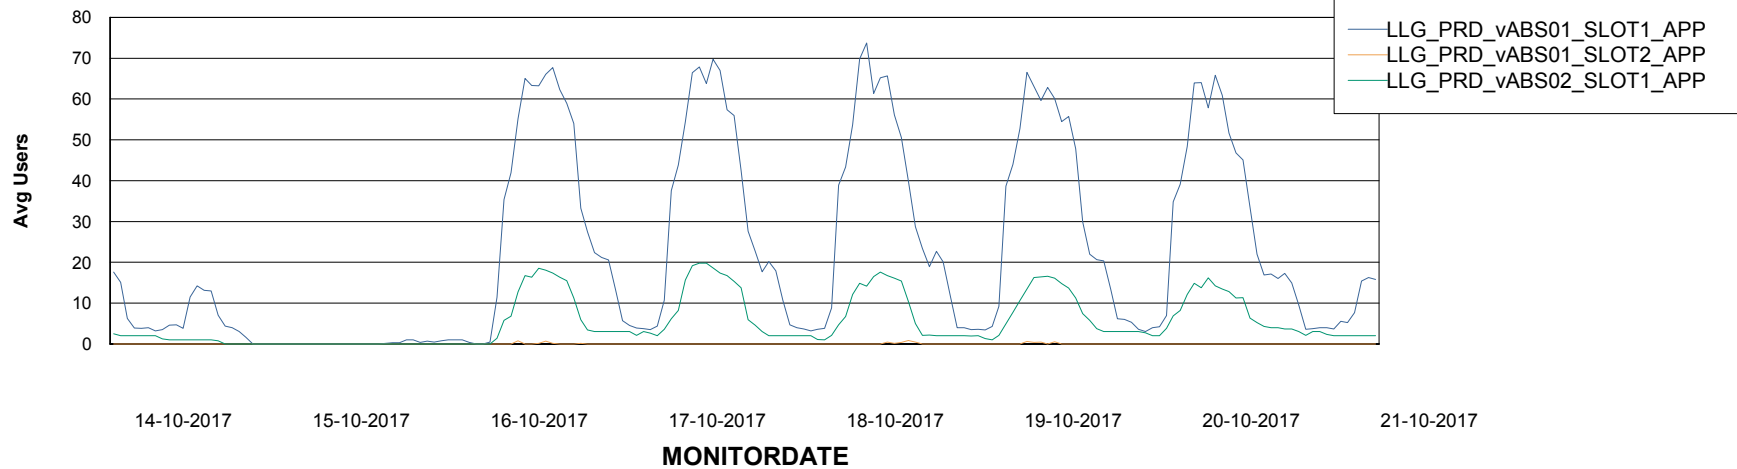

Weekly SLA Customer Report

Customer LLG_Production
Database ID 53

ABSSolute Application Server Services

Avg memory used per ABS Server Service

Avg users per day per ABS server

Weekly SLA Customer Report

Customer LLG_Production
Database ID 53