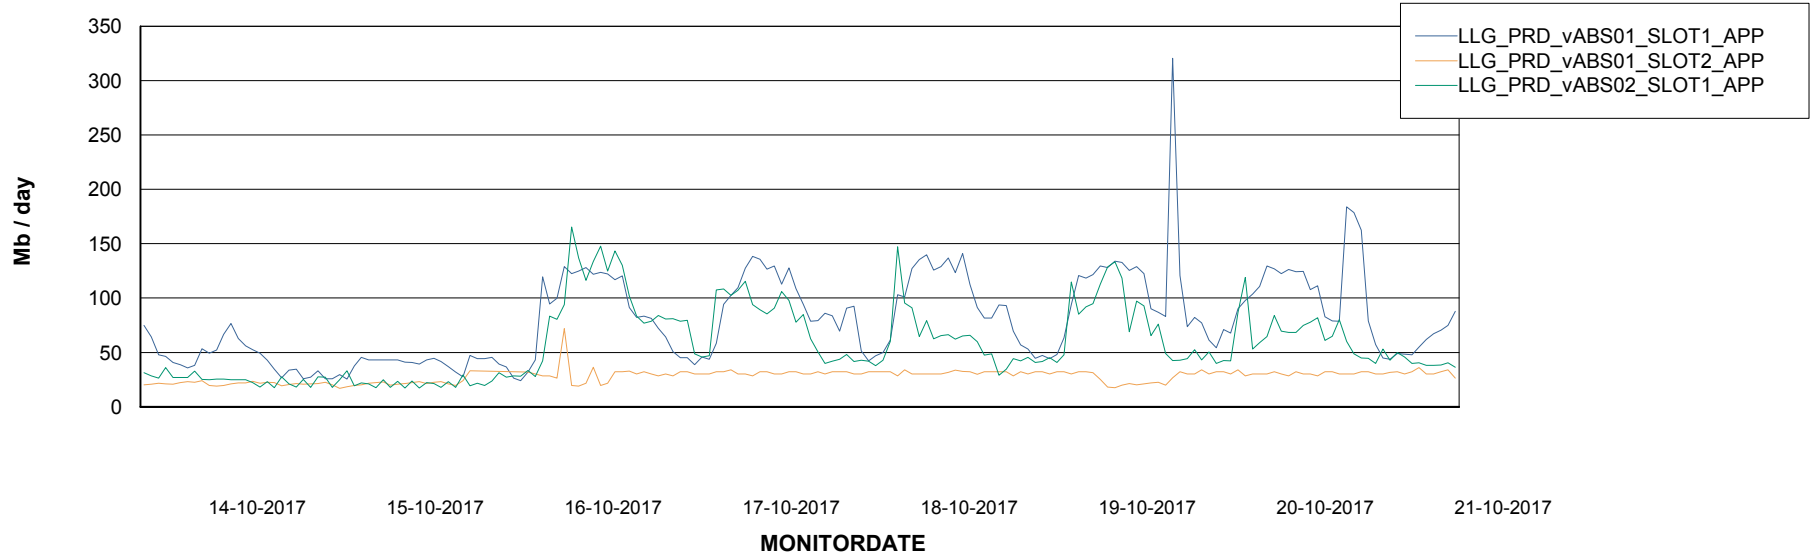

ABSSolute Application Server Services

Avg memory used per ABS Server Service