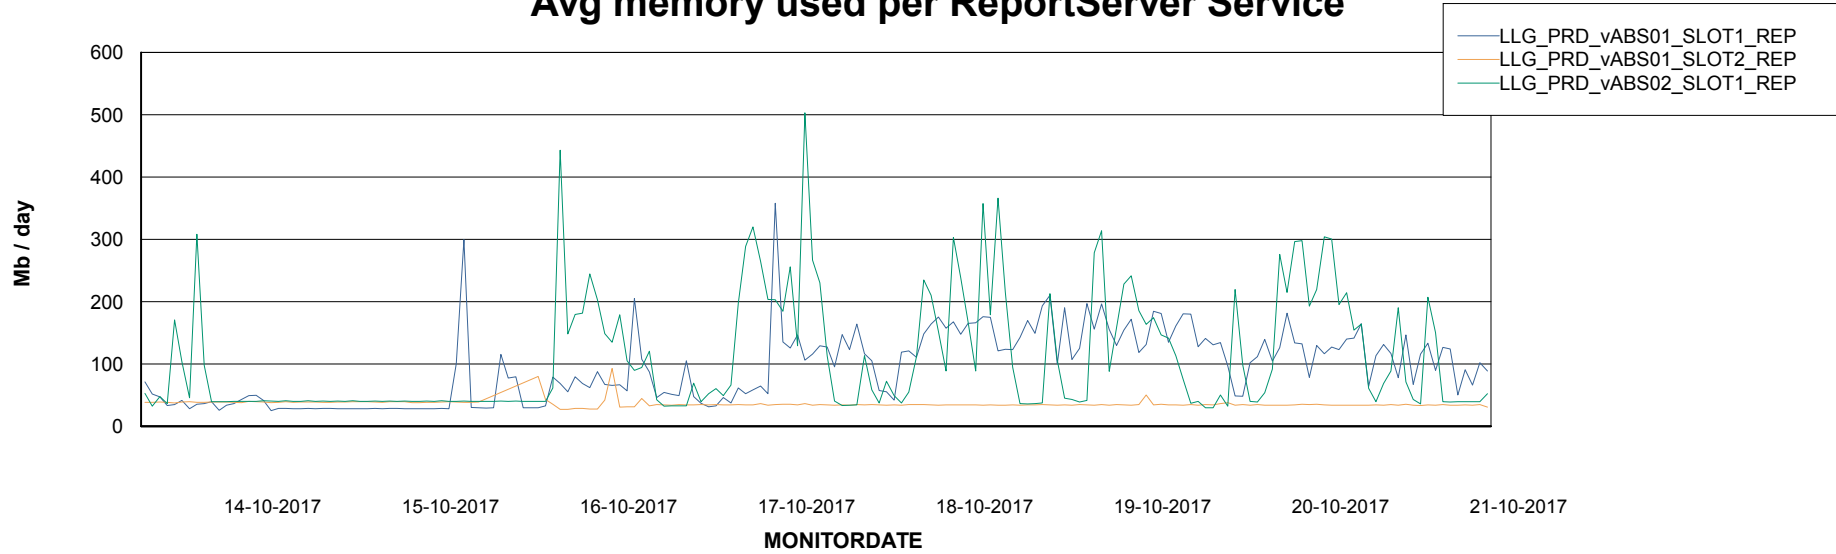

ABSSolute Application ReportServer Services

Avg memory used per ReportServer Service