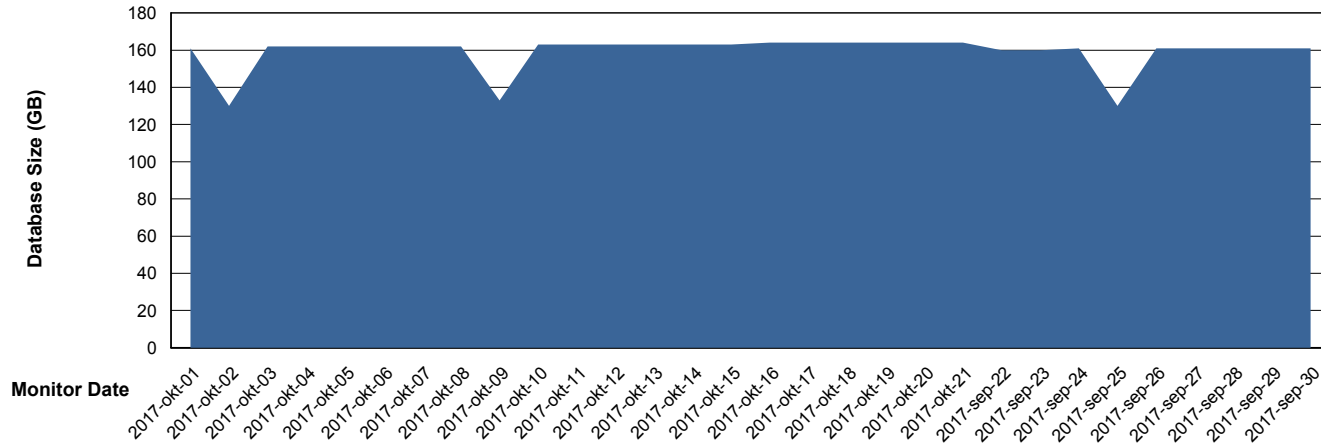

Database Performance LLGDB_Standby

DB Processes Max 520
DB Sessions Max 804

Weekly SLA Customer Report

Customer LLG_Production
Database ID 53

Database Performance LLGDBBI_Production

DB Processes Max 500
DB Sessions Max 780

Weekly SLA Customer Report

Customer LLG_Production
Database ID 53

DATABASE SIZE LLGDB_Production

Database growth over last month

DATABASE SIZE LLGDBBI_Production

Database growth over last month

Weekly SLA Customer Report