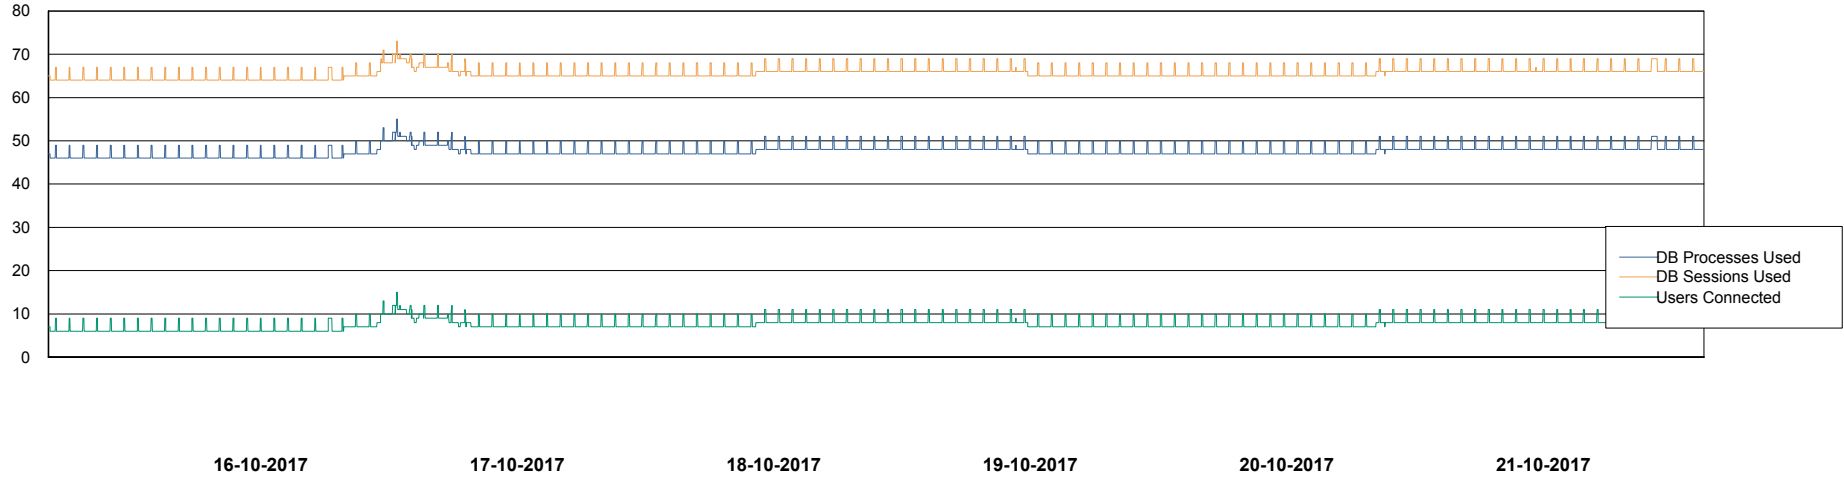

Database Performance LLGDB_Standby

DB Processes Max 520
DB Sessions Max 804