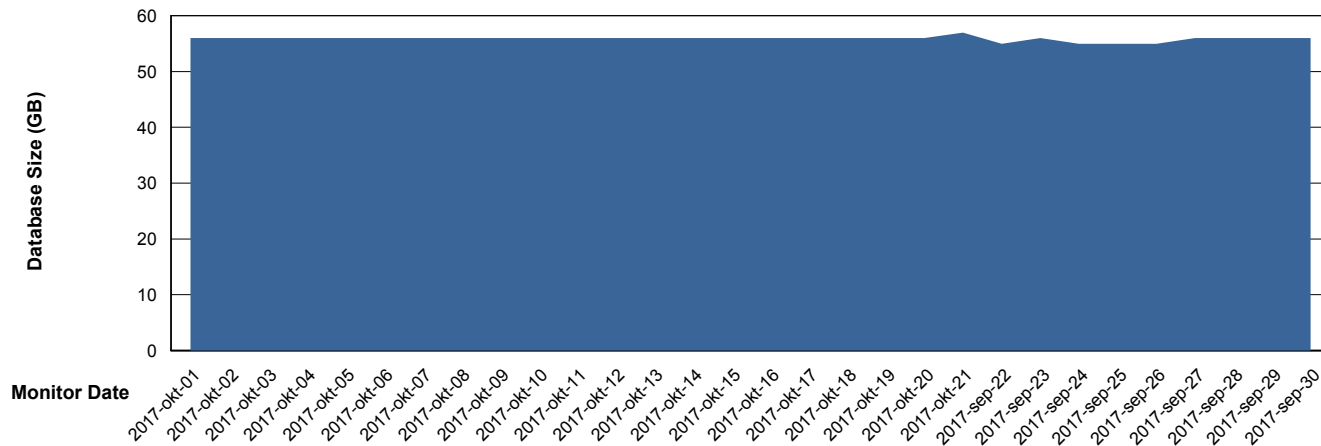

Weekly SLA Customer Report

Customer LLG_Production
Database ID 53

DATABASE SIZE LLGDB_Production

Database growth over last month

DATABASE SIZE LLGDBBI_Production

Database growth over last month

Weekly SLA Customer Report