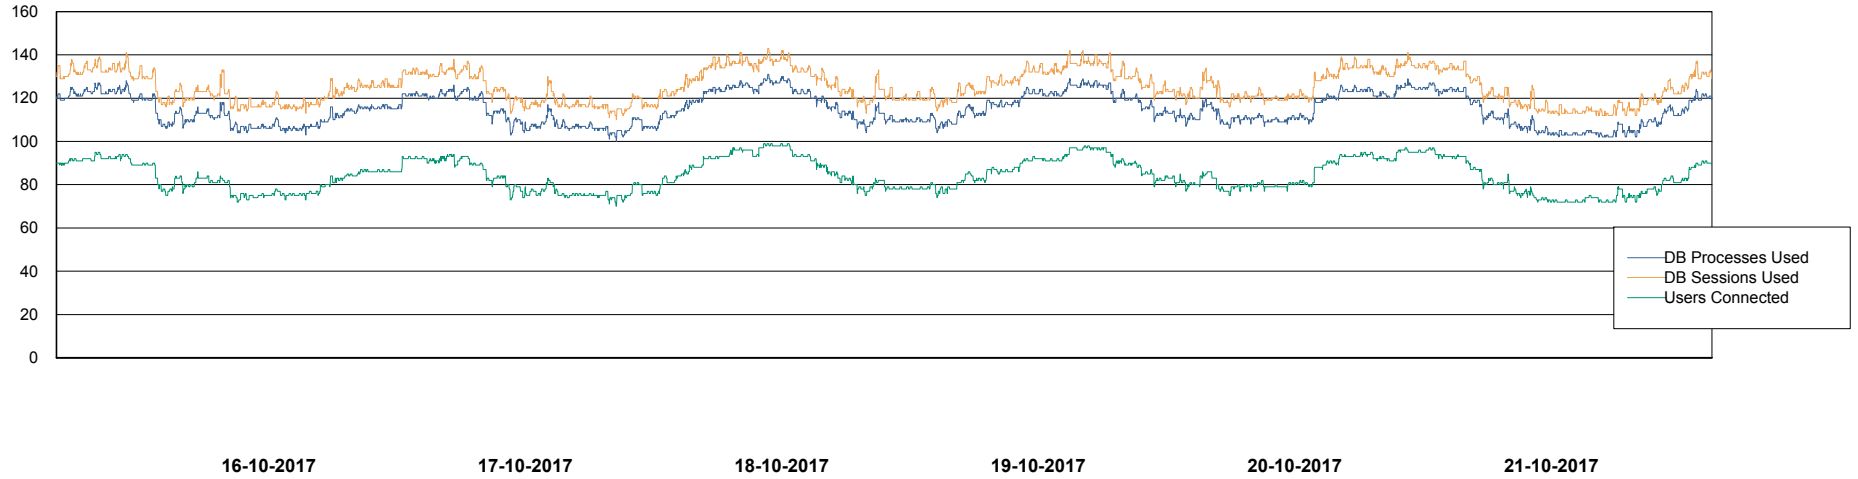

Harddisk Usage FIS_PRD_ORACLE2

	Free disk space on c: (%)	Total disk space on c: (Gb)	Free disk space on l: (%)	Total disk space on l: (Gb)	Free disk space on o: (%)	Total disk space on o: (Gb)
21-10-2017	73	279	25	279	23	373
20-10-2017	73	279	25	279	23	373
19-10-2017	73	279	25	279	23	373
18-10-2017	73	279	25	279	23	373
17-10-2017	73	279	25	279	23	373
16-10-2017	73	279	25	279	23	373
15-10-2017	73	279	25	279	23	373

Weekly SLA Customer Report

Customer FIS_Production
Database ID 46

Database Performance FISDB_Production

DB Processes Max 150
DB Sessions Max 264

Weekly SLA Customer Report

Customer FIS_Production
Database ID 46

Database Performance FISDB_Standby

DB Processes Max 150
DB Sessions Max 264

Weekly SLA Customer Report

Customer FIS_Production
 Database ID 46

DATABASE SIZE FISDB_Production

Database growth over last month