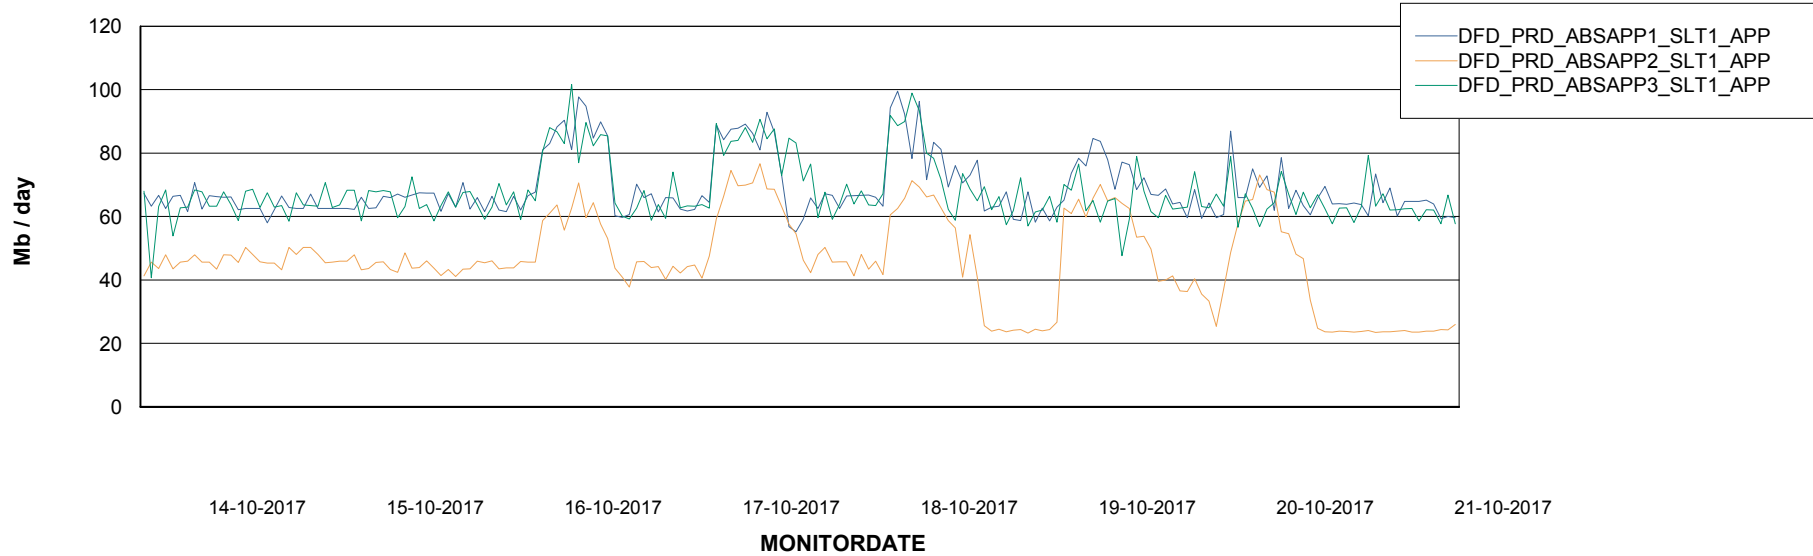

ABSSolute Application Server Services

Avg memory used per ABS Server Service