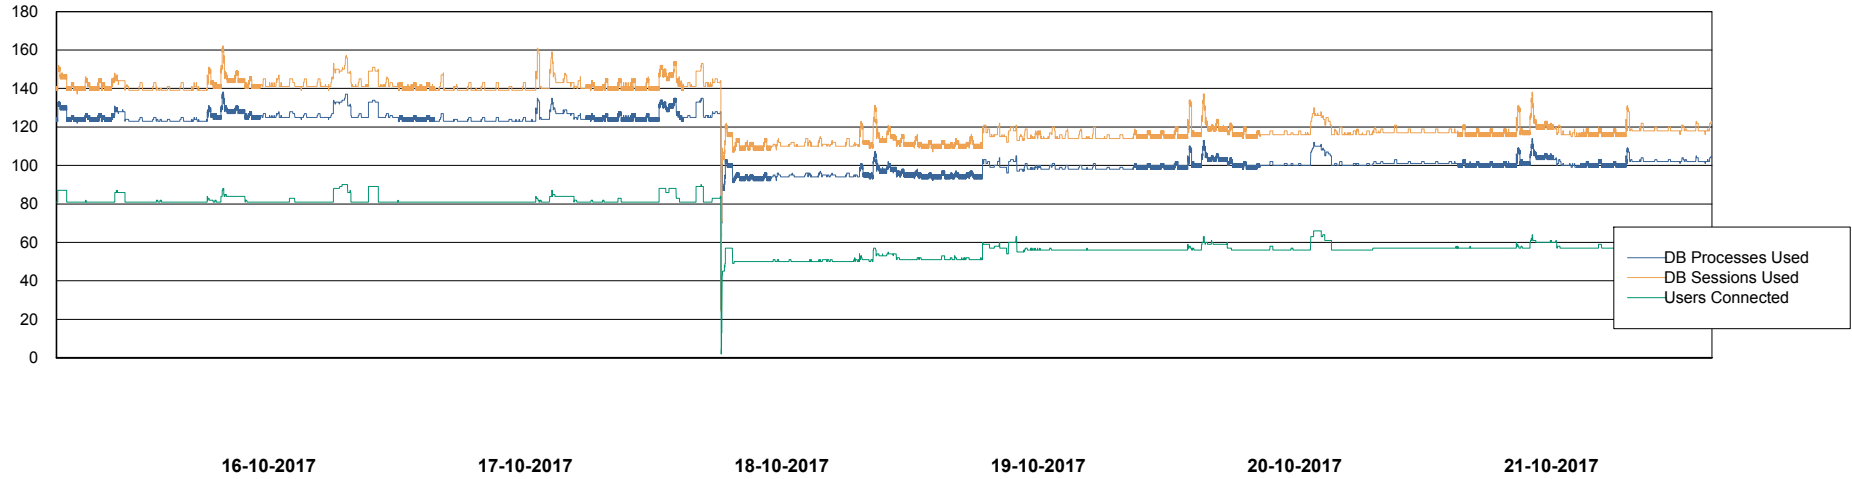

Database Performance DFDDDB_Production

DB Processes Max 600
DB Sessions Max 928