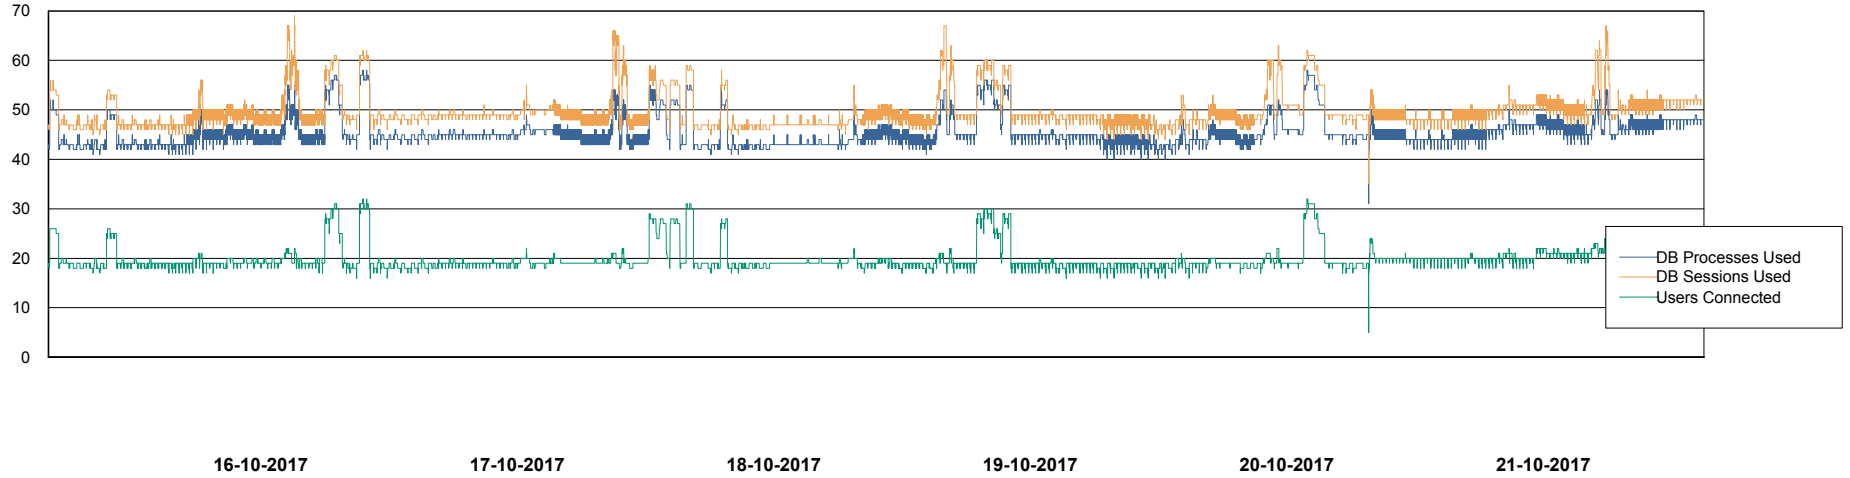

Database Performance DFDDB_Standby

DB Processes Max 600
DB Sessions Max 928

Weekly SLA Customer Report

Customer DFD Production
Database ID 39

Database Performance DFDDDBI_Production

DB Processes Max 500
DB Sessions Max 772