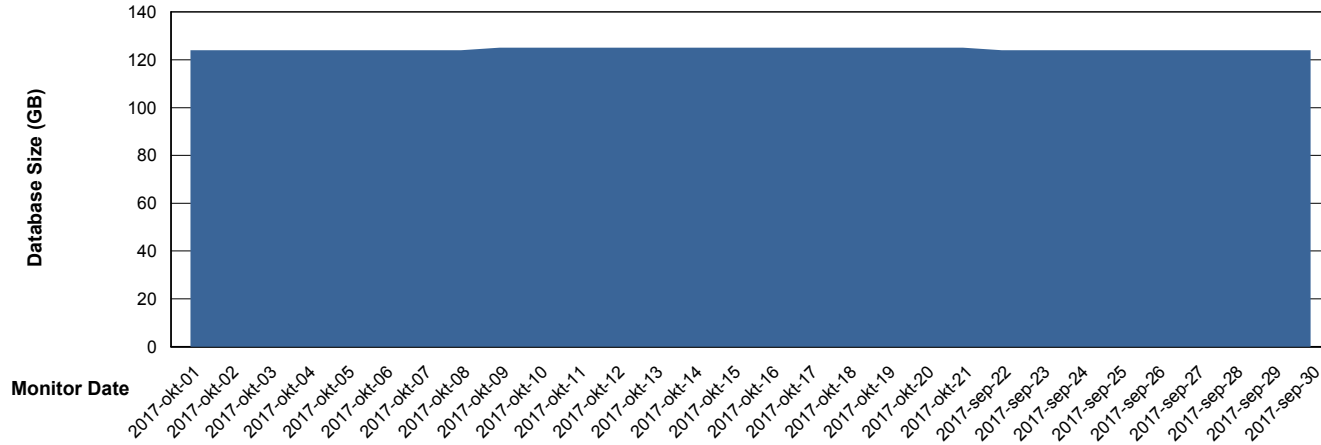

Database Performance DFDDB_Standby

DB Processes Max 600
DB Sessions Max 928

Weekly SLA Customer Report

Customer DFD Production
Database ID 39

Database Performance DFDDDBI_Production

DB Processes Max 500
DB Sessions Max 772

Weekly SLA Customer Report

Customer DFD Production
Database ID 39

DATABASE SIZE DFDDDB_Production

Database growth over last month

DATABASE SIZE DFDDDBI_Production

Database growth over last month

Weekly SLA Customer Report