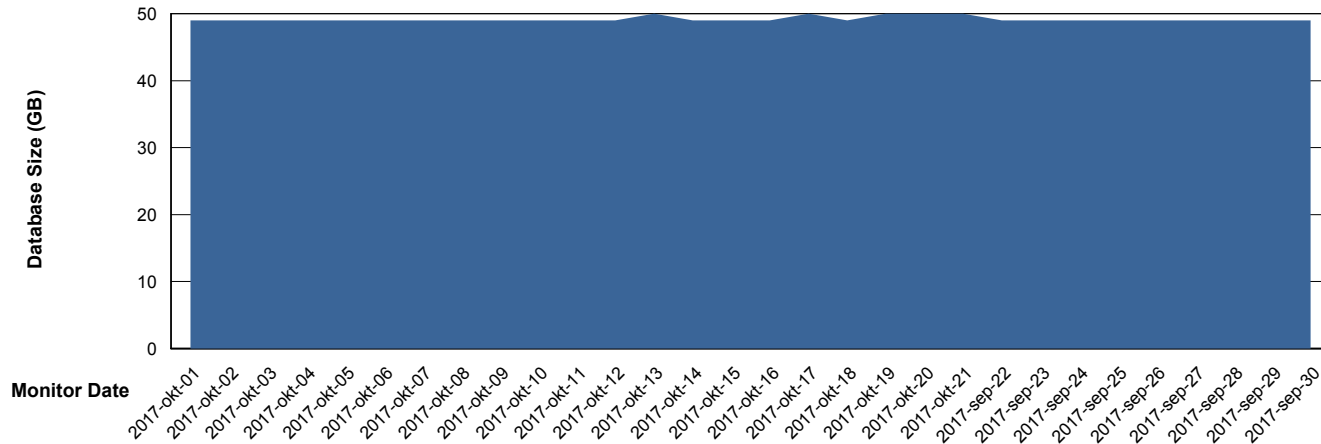

Weekly SLA Customer Report

Customer DFD Production
Database ID 39

DATABASE SIZE DFDDDB_Production

Database growth over last month

DATABASE SIZE DFDDDBI_Production

Database growth over last month

Weekly SLA Customer Report