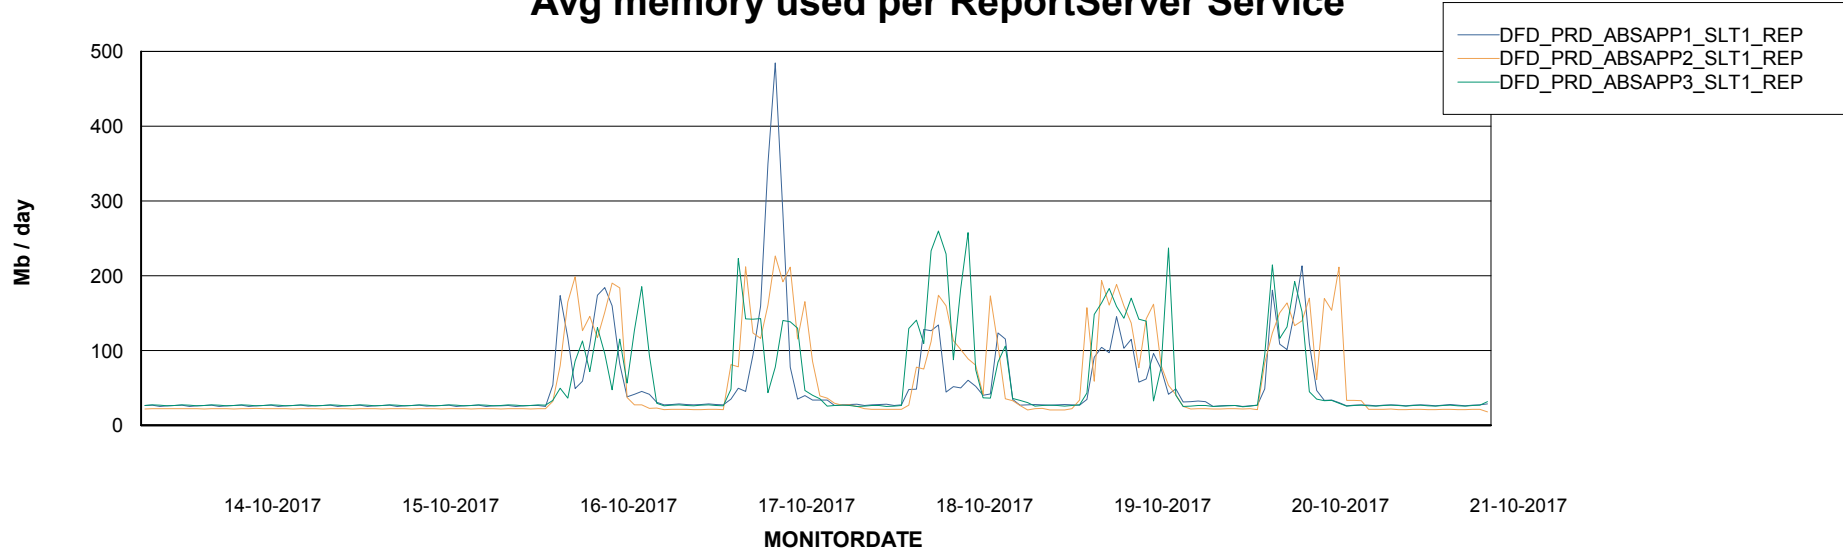

Avg memory used per ABS Server Service

Avg users per day per ABS server

Weekly SLA Customer Report

Customer DFD Production
Database ID 39

ABSSolute Application ReportServer Services

Avg memory used per ReportServer Service