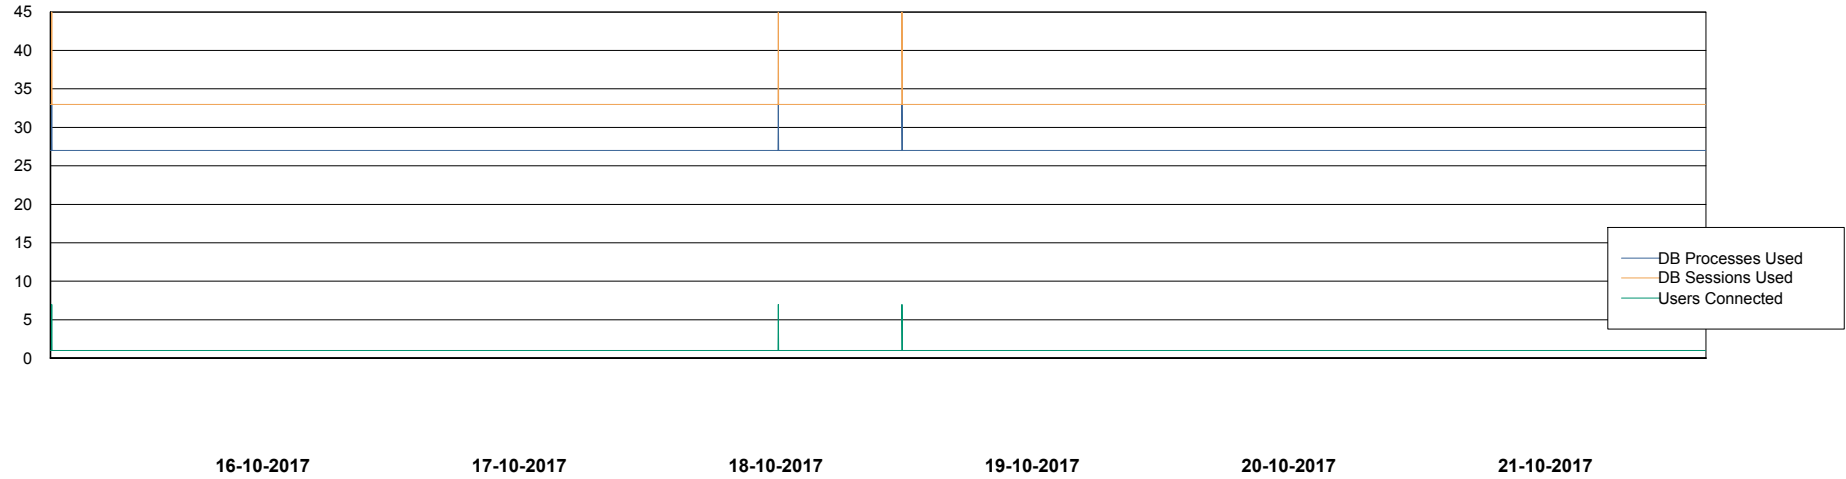

Weekly SLA Customer Report

Customer CIW Production
Database ID 45

Database Performance CIWDB_Production

DB Processes Max 300
DB Sessions Max 472

Weekly SLA Customer Report

Customer CIW Production
Database ID 45

Database Performance CIWDB_Standby

DB Processes Max 300
DB Sessions Max 472

Weekly SLA Customer Report

Customer CIW Production
Database ID 45

DATABASE SIZE CIWDB_FutureLive

Database growth over last month

DATABASE SIZE CIWDB_FutureTest