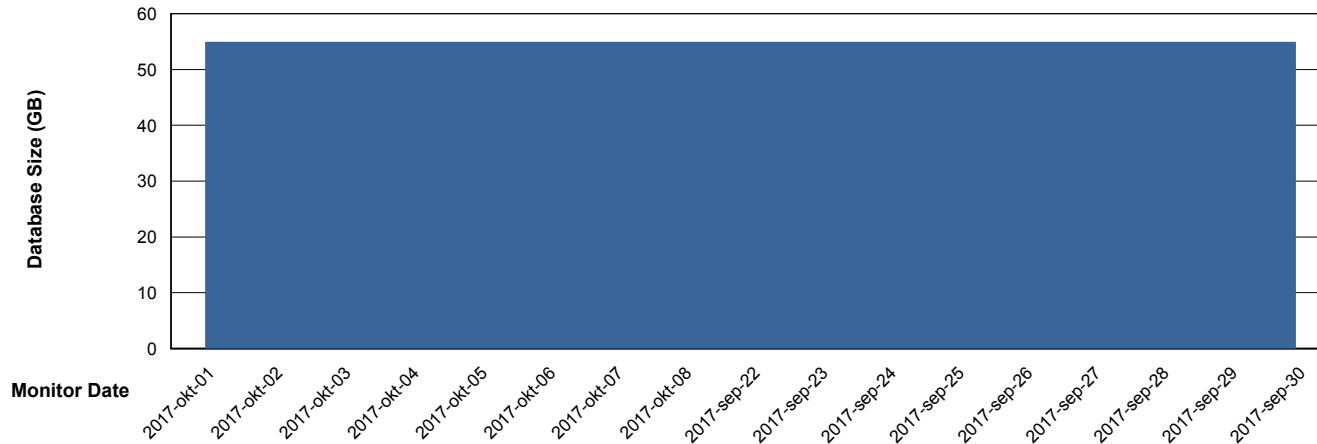

Database Performance CIWDB_Standby

DB Processes Max 300
DB Sessions Max 472

Weekly SLA Customer Report

Customer CIW Production
Database ID 45

DATABASE SIZE CIWDB_FutureLive

Database growth over last month

DATABASE SIZE CIWDB_FutureTest

Database growth over last month

Weekly SLA Customer Report

Customer CIW Production
 Database ID 45

DATABASE SIZE CIWDB_Production

Database growth over last month

Database Tablespace CIWDB_Production

Date	Tablespace Name	Filesize (Gb)	Usedsize (Gb)	Percentage free
21-10-2017	ABSDATA	2	25	17
	INDX	2	3	25
20-10-2017	ABSDATA	2	25	17
	INDX	2	3	25
19-10-2017	ABSDATA	2	25	17
	INDX	2	3	25
18-10-2017	ABSDATA	2	25	17
	INDX	2	3	25
17-10-2017	ABSDATA	2	25	17
	INDX	2	3	25
16-10-2017	ABSDATA	2	25	17
	INDX	2	3	25
15-10-2017	ABSDATA	2	25	17
	INDX	2	3	25