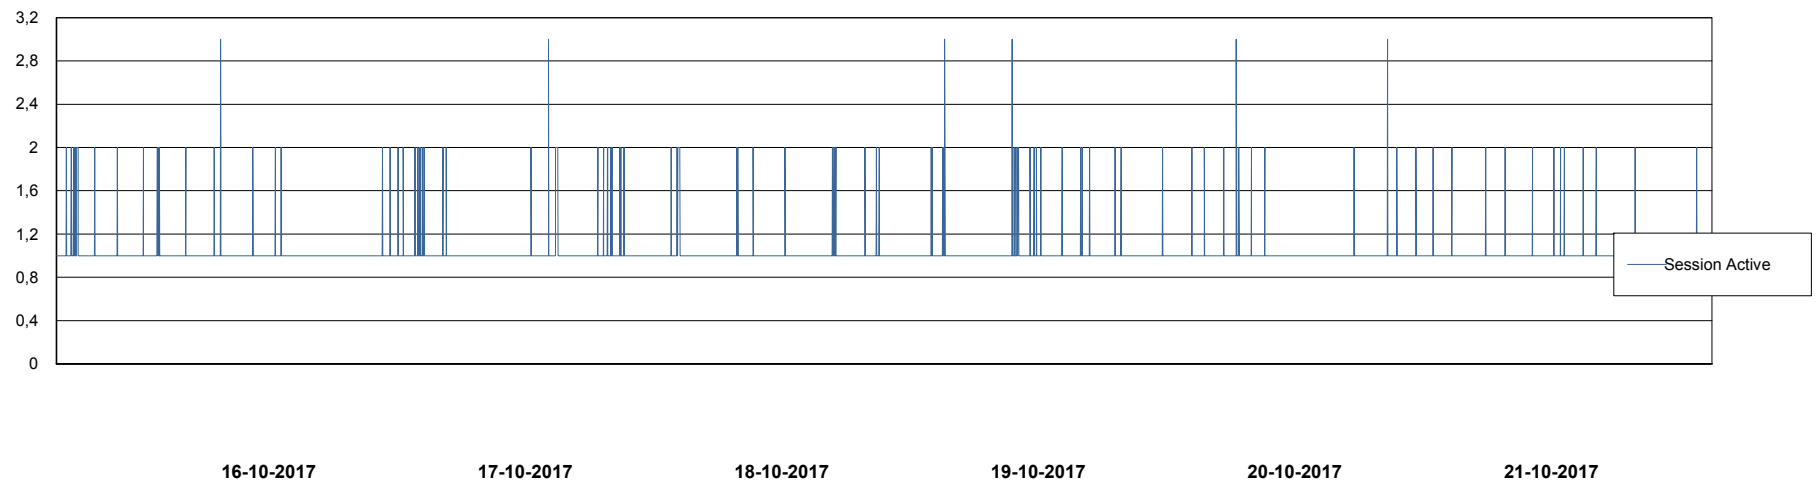

Harddisk Usage CIW_PRD_ORACLE2

	Free disk space on c: (%)	Total disk space on c: (Gb)	Free disk space on d: (%)	Total disk space on d: (Gb)	Free disk space on e: (%)	Total disk space on e: (Gb)
21-10-2017	96	701	74	700	100	830
20-10-2017	96	701	74	700	100	830
19-10-2017	96	701	74	700	100	830
18-10-2017	96	701	74	700	100	830
17-10-2017	96	701	74	700	100	830
16-10-2017	96	701	75	700	100	830
15-10-2017	96	701	76	700	100	830

Weekly SLA Customer Report

Customer CIW Production
Database ID 45

Database Performance CIWDB_Production

DB Processes Max 300
DB Sessions Max 472

Weekly SLA Customer Report

Customer CIW Production
Database ID 45