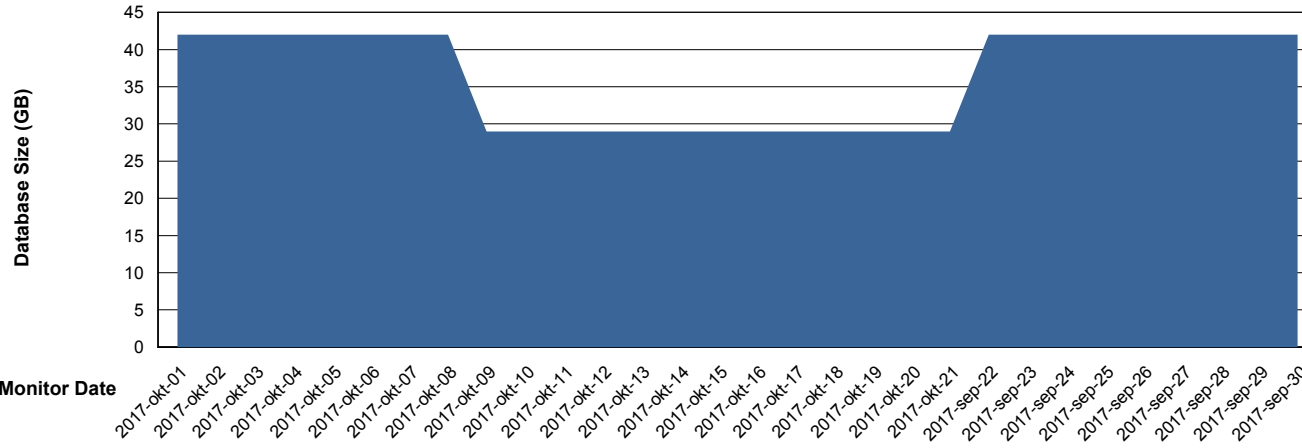

Database growth over last month

Weekly SLA Customer Report

Customer CIW Production
 Database ID 45

DATABASE SIZE CIWDB_Production

Database growth over last month

Database Tablespace CIWDB_Production

Date	Tablespace Name	Filesize (Gb)	Usedsize (Gb)	Percentage free
21-10-2017	ABSDATA	2	25	17
	INDX	2	3	25
20-10-2017	ABSDATA	2	25	17
	INDX	2	3	25
19-10-2017	ABSDATA	2	25	17
	INDX	2	3	25
18-10-2017	ABSDATA	2	25	17
	INDX	2	3	25
17-10-2017	ABSDATA	2	25	17
	INDX	2	3	25
16-10-2017	ABSDATA	2	25	17
	INDX	2	3	25
15-10-2017	ABSDATA	2	25	17
	INDX	2	3	25

Weekly SLA Customer Report

Customer CIW Production
Database ID 45

Standby Database Health CIW Production

Recovery lag for last 7 days