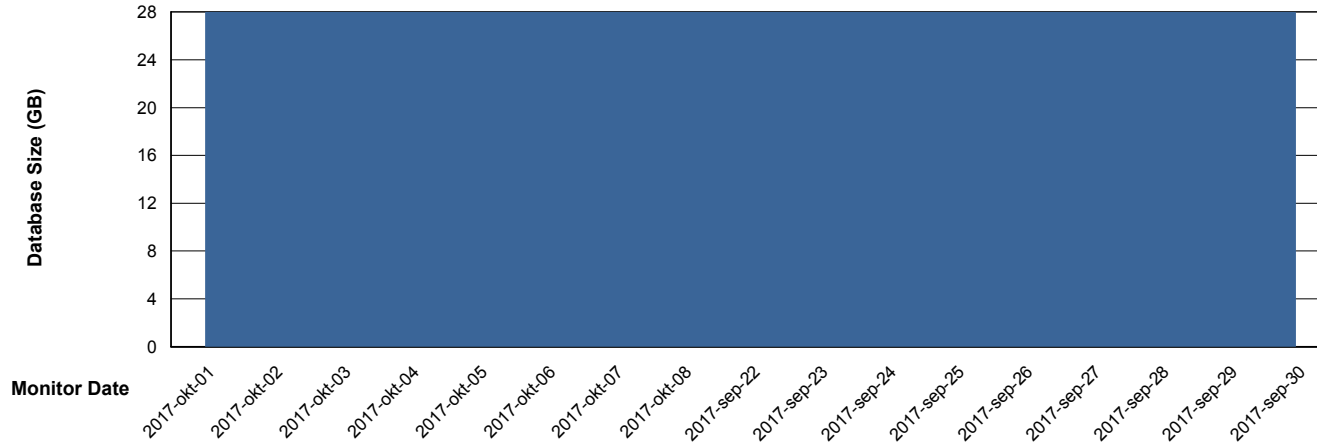

Database Performance CIWDB_Standby

DB Processes Max 300
DB Sessions Max 472

Weekly SLA Customer Report

Customer CIW Production
Database ID 45

DATABASE SIZE CIWDB_FutureLive

Database growth over last month

DATABASE SIZE CIWDB_FutureTest

Database growth over last month

Weekly SLA Customer Report

Customer CIW Production
 Database ID 45

DATABASE SIZE CIWDB_Production

Database growth over last month

Database Tablespace CIWDB_Production

Date	Tablespace Name	Filesize (Gb)	Usedsize (Gb)	Percentage free
21-10-2017	ABSDATA	2	25	17
	INDX	2	3	25
20-10-2017	ABSDATA	2	25	17
	INDX	2	3	25
19-10-2017	ABSDATA	2	25	17
	INDX	2	3	25
18-10-2017	ABSDATA	2	25	17
	INDX	2	3	25
17-10-2017	ABSDATA	2	25	17
	INDX	2	3	25
16-10-2017	ABSDATA	2	25	17
	INDX	2	3	25
15-10-2017	ABSDATA	2	25	17
	INDX	2	3	25