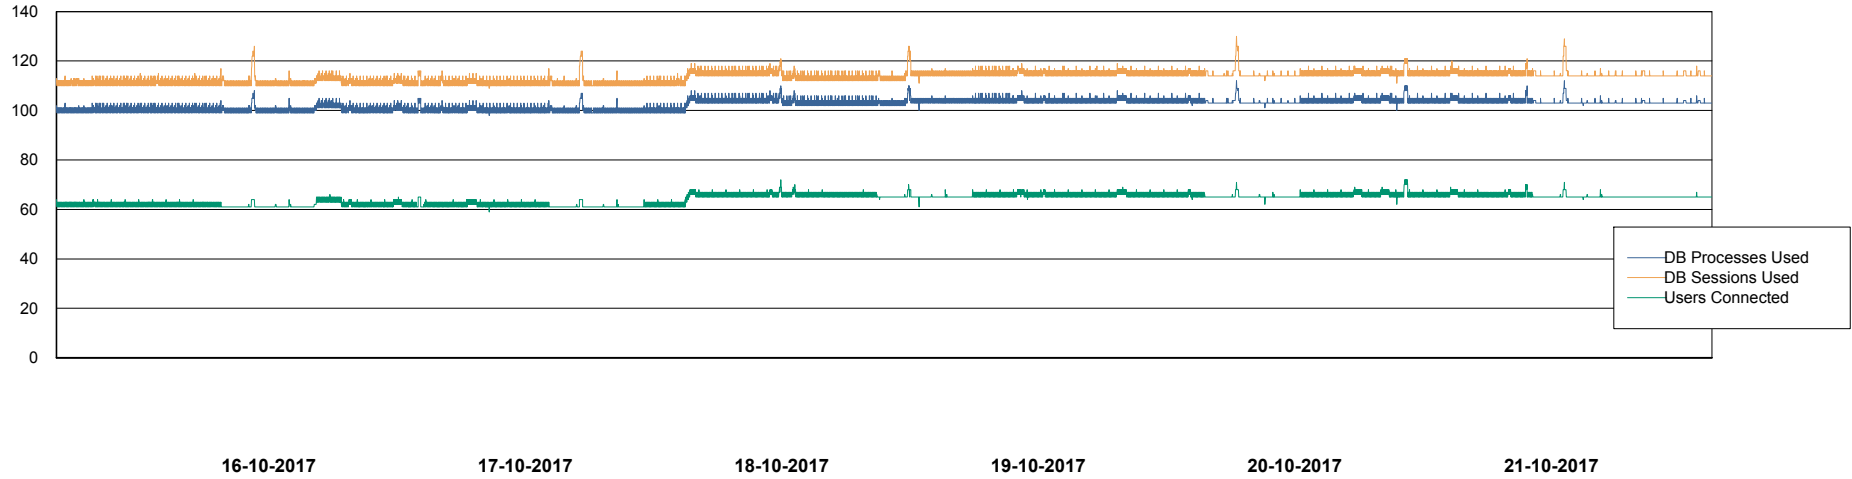

Harddisk Usage CIW_PRD_ORACLE2

	Free disk space on c: (%)	Total disk space on c: (Gb)	Free disk space on d: (%)	Total disk space on d: (Gb)	Free disk space on e: (%)	Total disk space on e: (Gb)
21-10-2017	96	701	74	700	100	830
20-10-2017	96	701	74	700	100	830
19-10-2017	96	701	74	700	100	830
18-10-2017	96	701	74	700	100	830
17-10-2017	96	701	74	700	100	830
16-10-2017	96	701	75	700	100	830
15-10-2017	96	701	76	700	100	830

Weekly SLA Customer Report

Customer CIW Production
Database ID 45

Database Performance CIWDB_Production

DB Processes Max 300
DB Sessions Max 472

Weekly SLA Customer Report

Customer CIW Production
Database ID 45