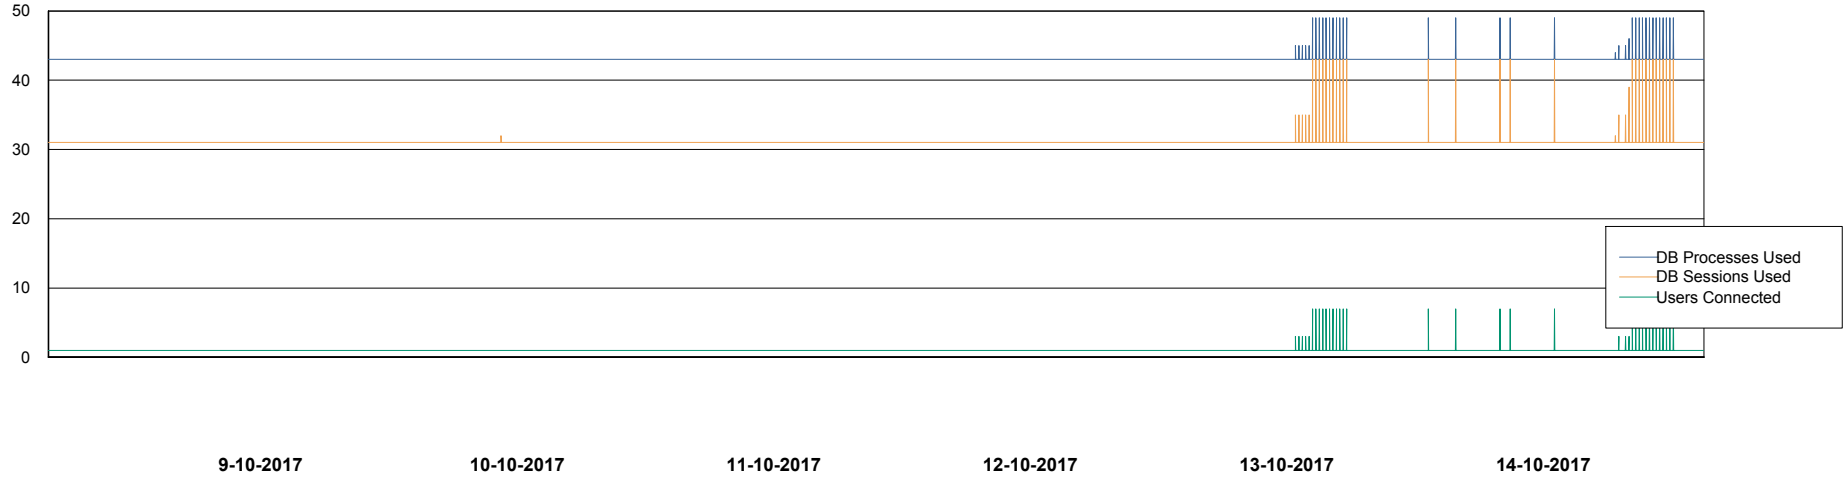

Weekly SLA Customer Report

Customer WBL_Production
Database ID 40

Database Performance WBLDB_Production

DB Processes Max 500
DB Sessions Max 772

Weekly SLA Customer Report

Customer WBL_Production
Database ID 40

Database Performance WBLDB_Standby

DB Processes Max 500
DB Sessions Max 772

Weekly SLA Customer Report

Customer WBL_Production
 Database ID 40

DATABASE SIZE WBLDB_Production

Database growth over last month