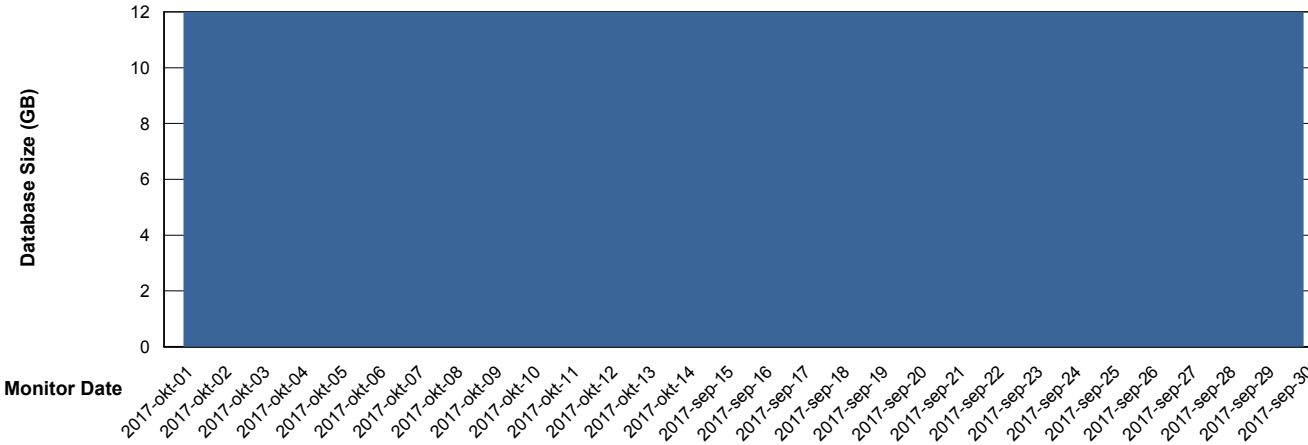

Database Performance WBLDB_Standby

DB Processes Max 500
DB Sessions Max 772

Weekly SLA Customer Report

Customer WBL_Production
 Database ID 40

DATABASE SIZE WBLDB_Production

Database growth over last month

Database Tablespace WBLDB_Production

Date	Tablespace Name	Filesize (Gb)	Usedsize (Gb)	Percentage free
14-10-2017	ABSDATA	2	5	17
	INDX	2	5	38
13-10-2017	ABSDATA	2	5	17
	INDX	2	5	38
12-10-2017	ABSDATA	2	5	17
	INDX	2	5	38
11-10-2017	ABSDATA	2	5	17
	INDX	2	5	38
10-10-2017	ABSDATA	2	5	17
	INDX	2	5	38
9-10-2017	ABSDATA	2	5	17
	INDX	2	5	38
8-10-2017	ABSDATA	2	5	17
	INDX	2	5	38