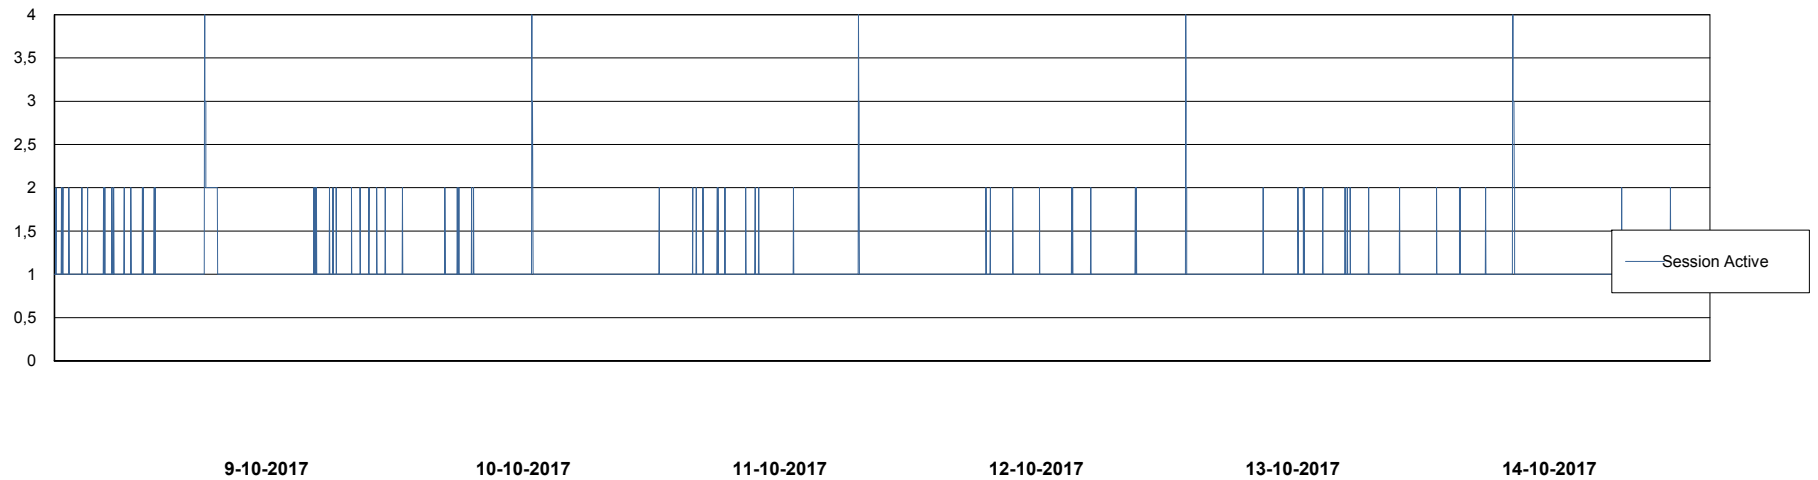

Weekly SLA Customer Report

Customer WBL_Production
Database ID 40

Harddisk Usage WBL_PRD_ORACLE1

	Free disk space on c: (%)	Total disk space on c: (Gb)	Free disk space on d: (%)	Total disk space on d: (Gb)	Free disk space on e: (%)	Total disk space on e: (Gb)	Free disk space on f: (%)	Total disk space on f: (Gb)
14-10-2017	73	120	79	200	93	200	92	100
13-10-2017	73	120	79	200	93	200	92	100
12-10-2017	73	120	79	200	93	200	92	100
11-10-2017	73	120	79	200	93	200	93	100
10-10-2017	73	120	79	200	93	200	93	100
9-10-2017	73	120	79	200	93	200	93	100
8-10-2017	73	120	79	200	93	200	93	100

Harddisk Usage WBL_PRD_ORACLE2

	Free disk space on c: (%)	Total disk space on c: (Gb)	Free disk space on d: (%)	Total disk space on d: (Gb)	Free disk space on e: (%)	Total disk space on e: (Gb)	Free disk space on f: (%)	Total disk space on f: (Gb)
14-10-2017	74	120	90	200	89	200	95	200
13-10-2017	74	120	90	200	89	200	95	200
12-10-2017	74	120	90	200	89	200	96	200
11-10-2017	75	120	90	200	89	200	96	200
10-10-2017	75	120	90	200	89	200	96	200
9-10-2017	75	120	90	200	89	200	96	200
8-10-2017	75	120	90	200	89	200	96	200

Weekly SLA Customer Report

Customer WBL_Production
Database ID 40

Database Performance WBLDB_Production

DB Processes Max 500
DB Sessions Max 772

Weekly SLA Customer Report

Customer WBL_Production
Database ID 40