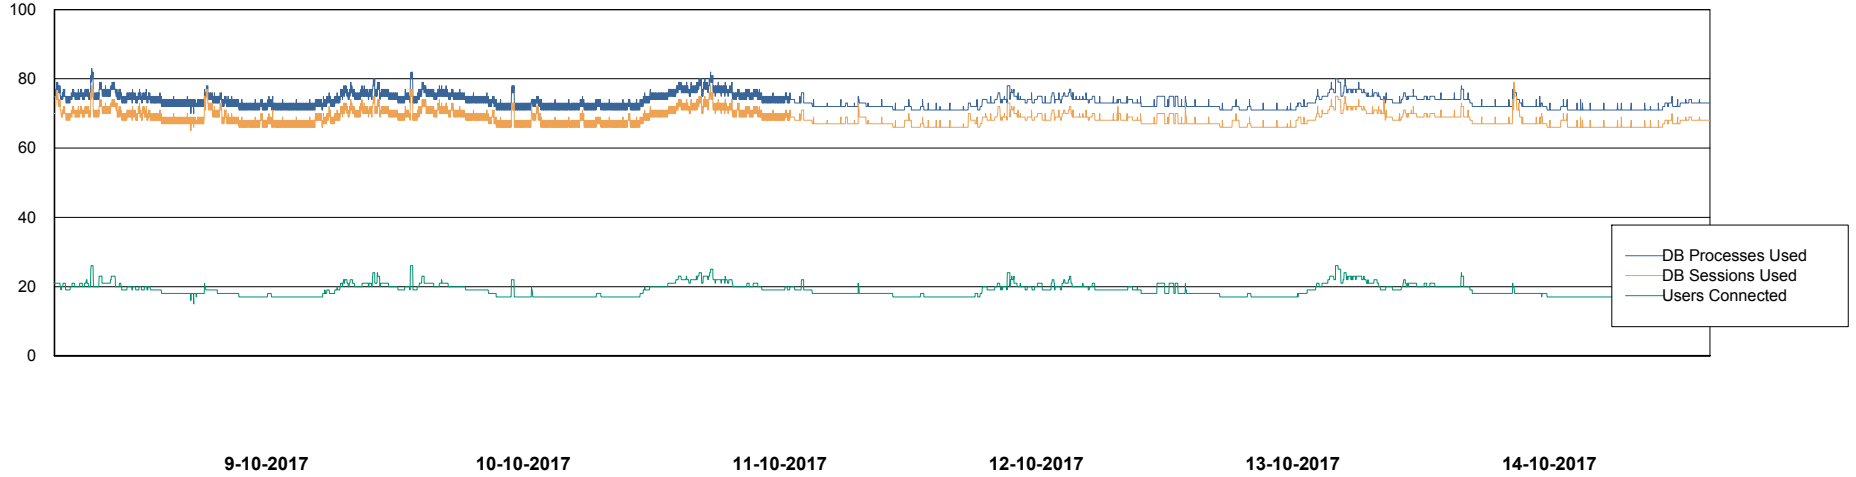

Database Performance WBLDB_Production

DB Processes Max 500
DB Sessions Max 772