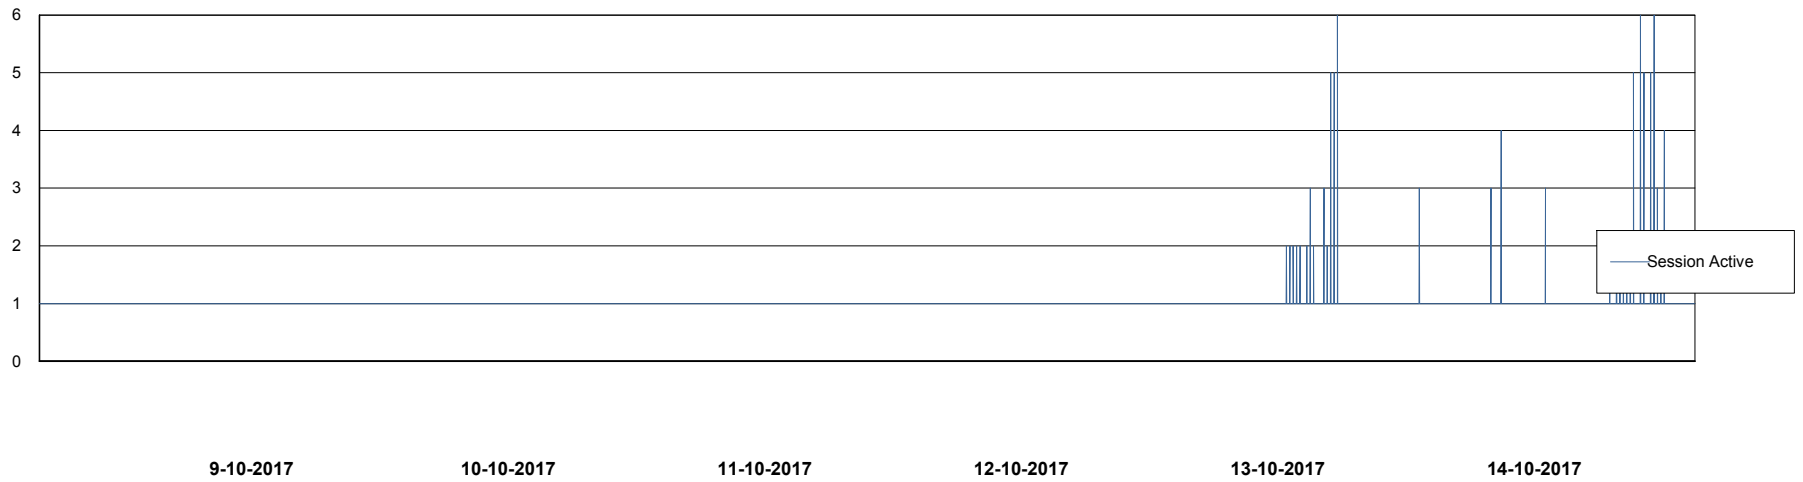

Weekly SLA Customer Report

Customer WBL_Production
Database ID 40

Database Performance WBLDB_Production

DB Processes Max 500
DB Sessions Max 772

Weekly SLA Customer Report

Customer WBL_Production
Database ID 40

Database Performance WBLDB_Standby

DB Processes Max 500
DB Sessions Max 772

Weekly SLA Customer Report

Customer WBL_Production
 Database ID 40

DATABASE SIZE WBLDB_Production

Database growth over last month