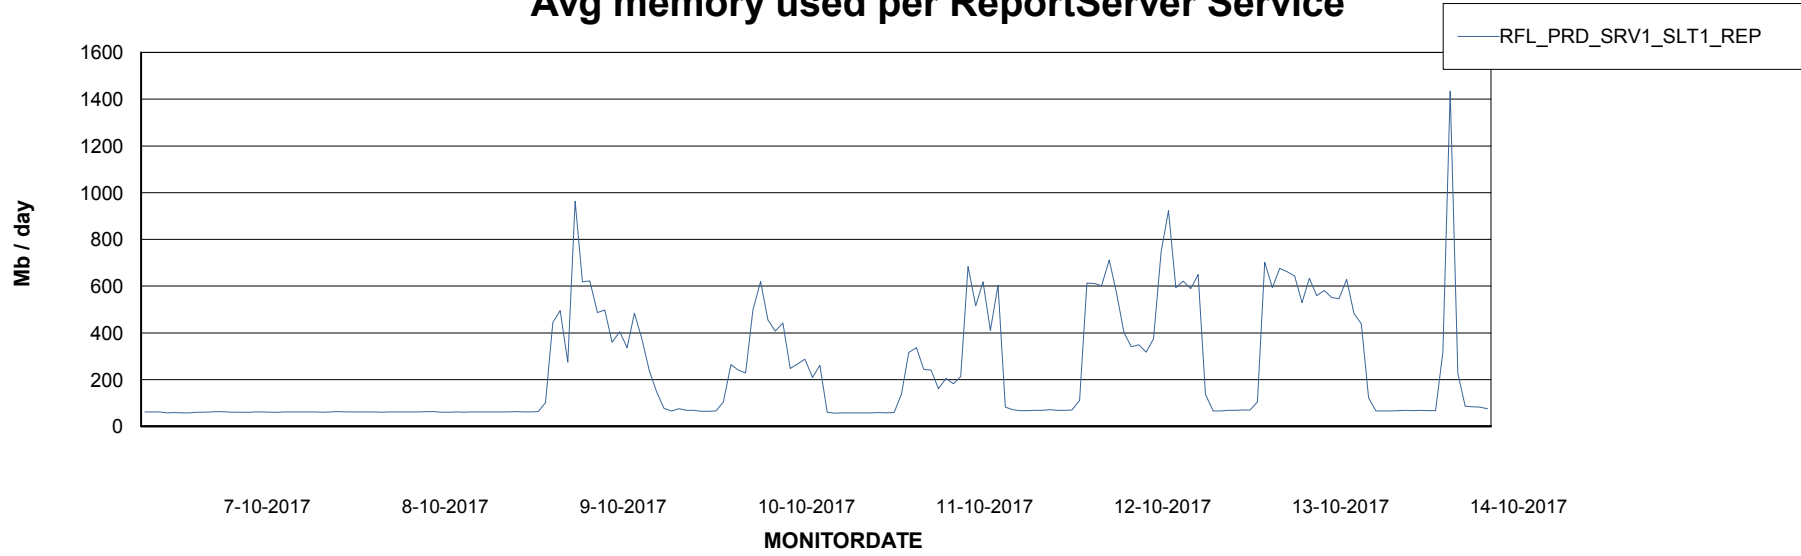

Avg memory used per ABS Server Service

Avg users per day per ABS server

Weekly SLA Customer Report

Customer RFL_Production
Database ID 36

ABSSolute Application ReportServer Services

Avg memory used per ReportServer Service