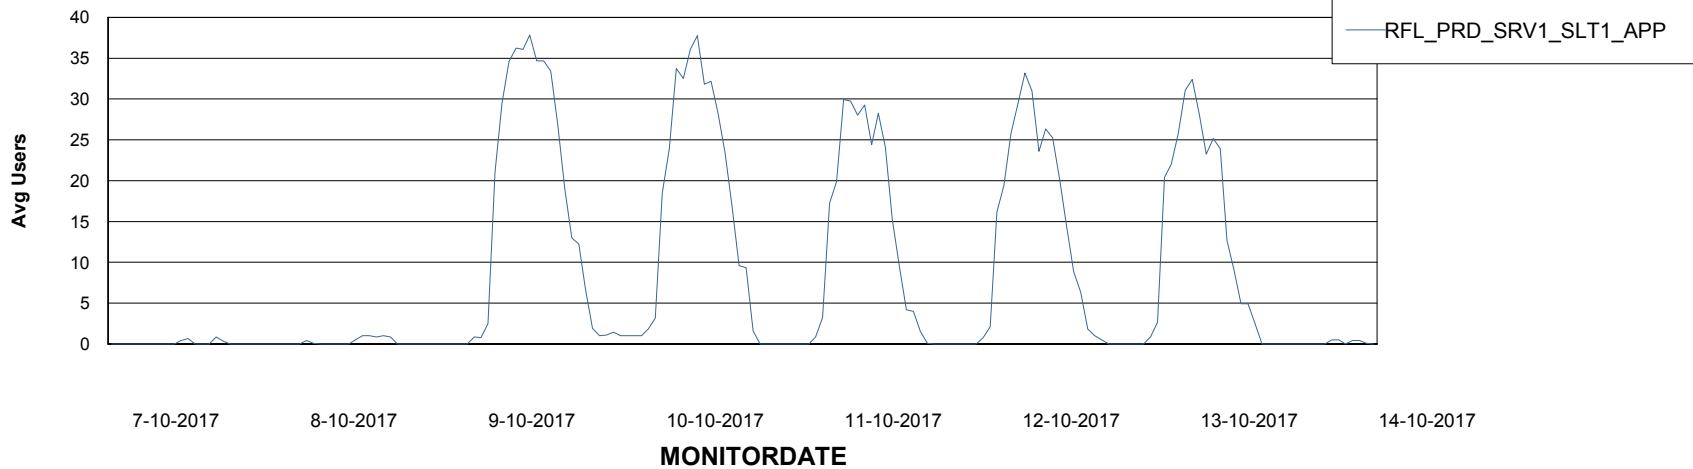

Avg users per day per ABS server