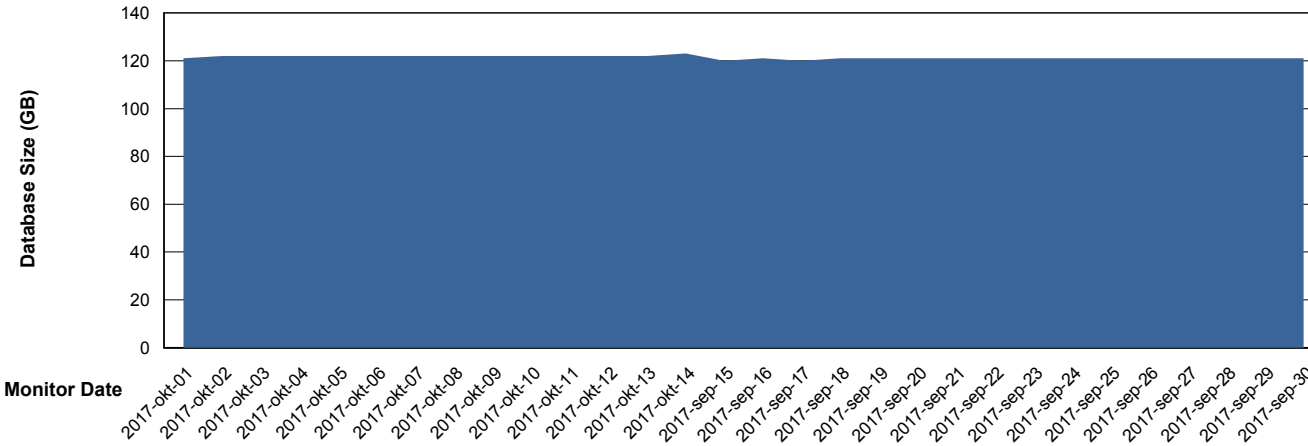

9-10-2017 10-10-2017 11-10-2017 12-10-2017 13-10-2017 14-10-2017

Weekly SLA Customer Report

Customer RFL_Production
Database ID 36

Database Performance RFLDB_Standby

DB Processes Max 500
DB Sessions Max 784

Weekly SLA Customer Report

Customer RFL_Production
 Database ID 36

DATABASE SIZE RFLDB_Production

Database growth over last month

Database Tablespace RFLDB_Production

Date	Tablespace Name	Filesize (Gb)	Usedsize (Gb)	Percentage free
14-10-2017	ABSDATA	2	37	29
	INDX	2	84	16
13-10-2017	ABSDATA	2	37	29
	INDX	2	83	17
12-10-2017	ABSDATA	2	37	29
	INDX	2	83	17
11-10-2017	ABSDATA	2	37	29
	INDX	2	83	17
10-10-2017	ABSDATA	2	37	29
	INDX	2	83	17
9-10-2017	ABSDATA	2	37	29
	INDX	2	83	17
8-10-2017	ABSDATA	2	37	29
	INDX	2	83	17