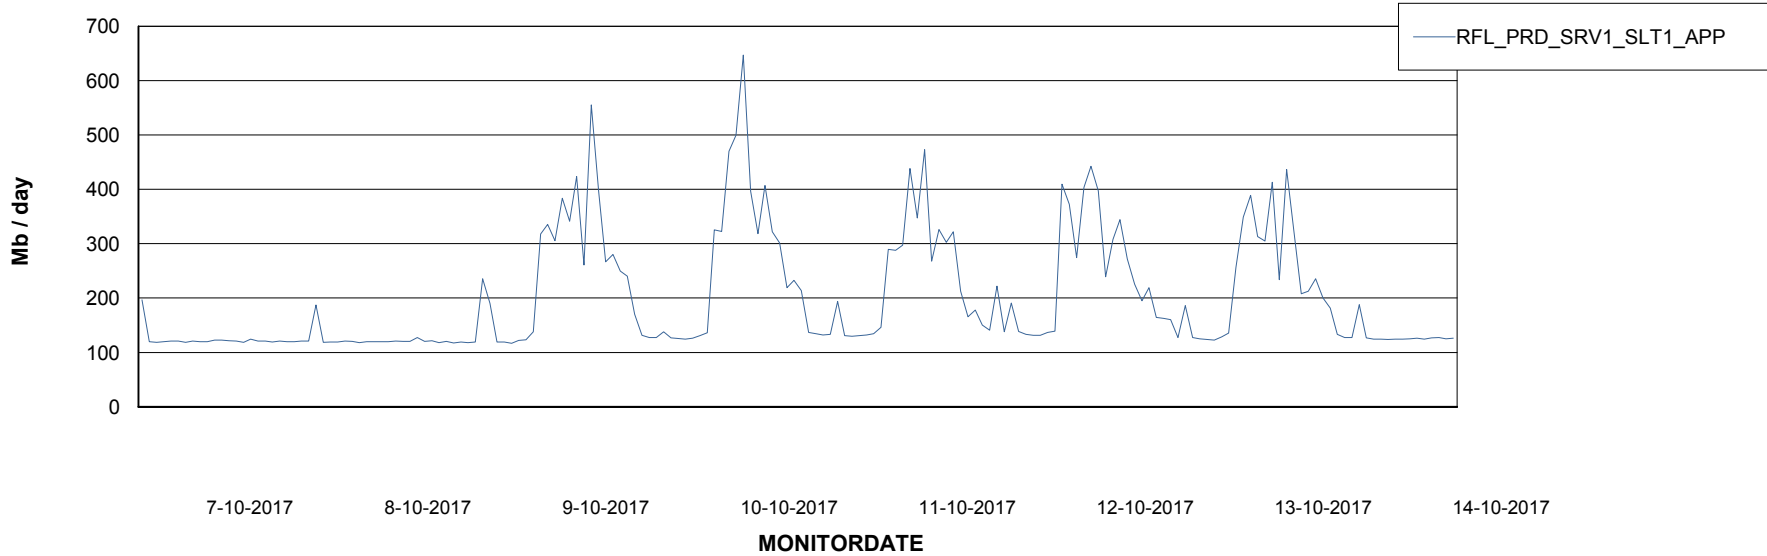

ABSSolute Application Server Services

Avg memory used per ABS Server Service