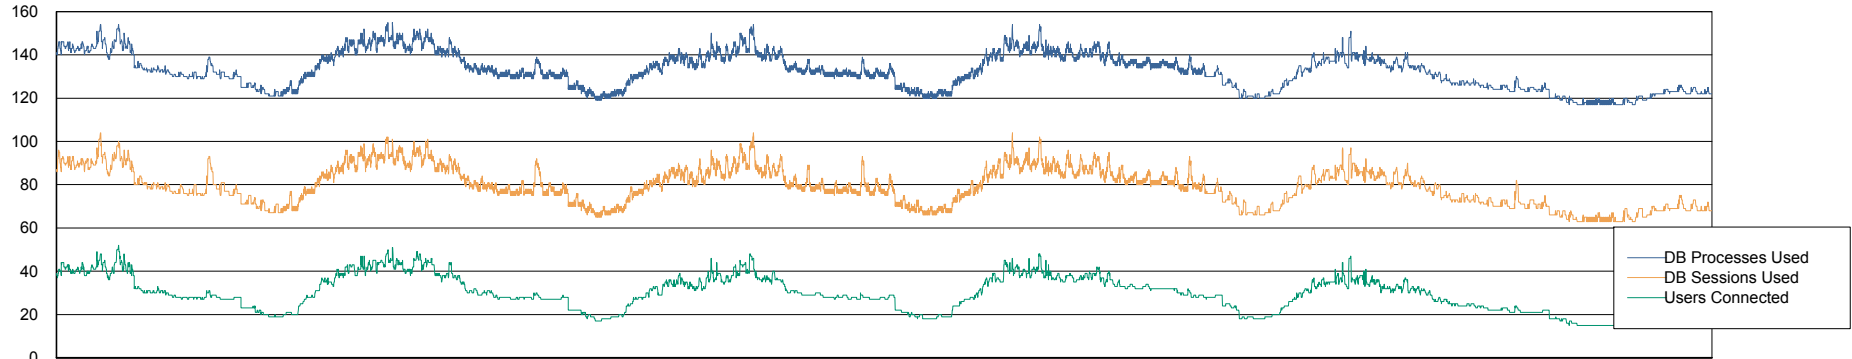

Harddisk Usage RFL_STB

	Free disk space on c: (%)	Total disk space on c: (Gb)	Free disk space on d: (%)	Total disk space on d: (Gb)	Free disk space on e: (%)	Total disk space on e: (Gb)	Free disk space on f: (%)	Total disk space on f: (Gb)
14-10-2017	59	195	83	559	71	559	84	363
13-10-2017	59	195	83	559	71	559	83	363
12-10-2017	59	195	83	559	71	559	82	363
11-10-2017	59	195	83	559	71	559	82	363
10-10-2017	59	195	83	559	71	559	83	363
9-10-2017	59	195	83	559	71	559	83	363
8-10-2017	59	195	83	559	71	559	84	363

Weekly SLA Customer Report

Customer RFL_Production
Database ID 36

Database Performance RFLDB_Production

DB Processes Max 500
DB Sessions Max 784

9-10-2017 10-10-2017 11-10-2017 12-10-2017 13-10-2017 14-10-2017

9-10-2017 10-10-2017 11-10-2017 12-10-2017 13-10-2017 14-10-2017

Weekly SLA Customer Report

Customer RFL_Production
Database ID 36

Database Performance RFLDB_Standby

DB Processes Max 500
DB Sessions Max 784