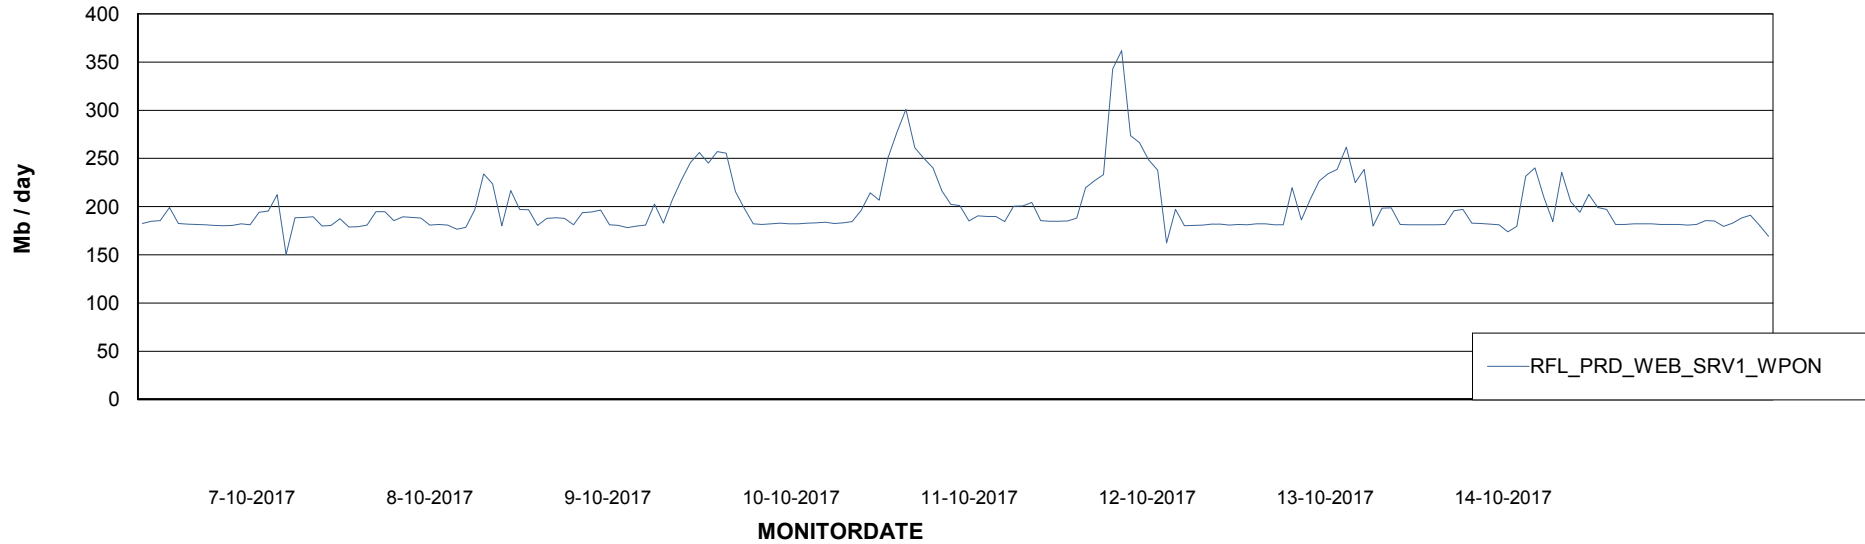

ABSSolute Web Component Services

Avg memory used per ABS Web component