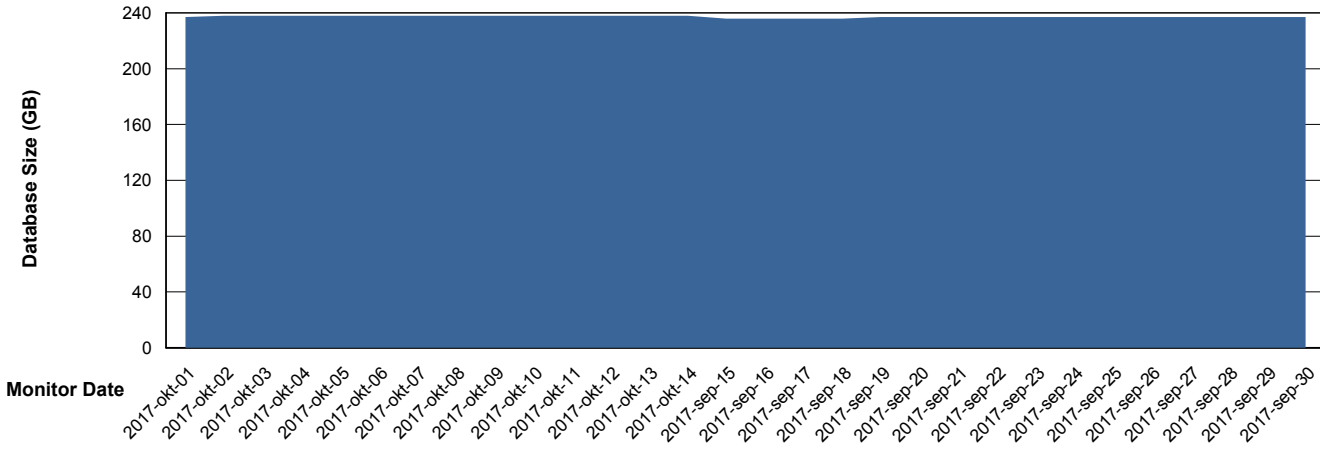

Database Performance PCODB_Standby

DB Processes Max 520
DB Sessions Max 804

Weekly SLA Customer Report

Customer PCO Production
 Database ID 44

DATABASE SIZE PCODB_Production

Database growth over last month