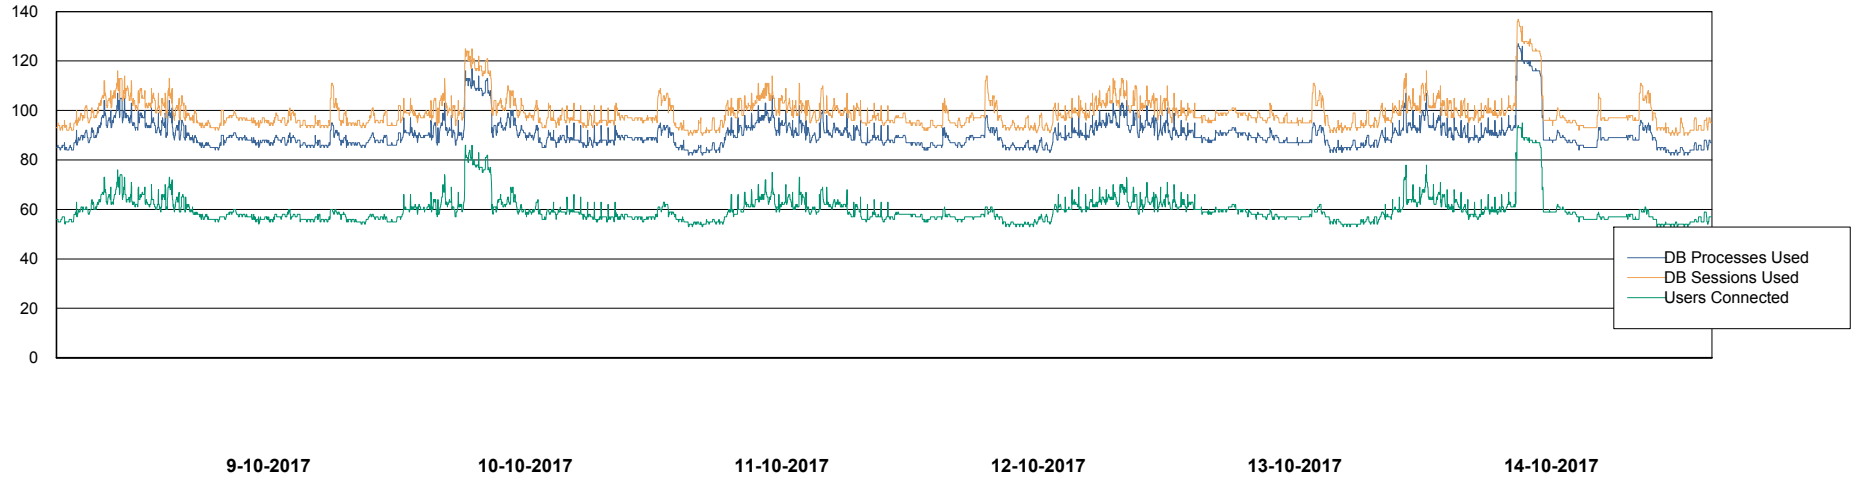

Harddisk Usage PCO_PRD_ORACLE2

	Free disk space on c: (%)	Total disk space on c: (Gb)	Free disk space on d: (%)	Total disk space on d: (Gb)
14-10-2017	76	279	32	838
13-10-2017	76	279	32	838
12-10-2017	76	279	33	838
11-10-2017	76	279	33	838
10-10-2017	77	279	34	838
9-10-2017	77	279	34	838
8-10-2017	77	279	34	838

Weekly SLA Customer Report

Customer PCO Production
Database ID 44

Database Performance PCODB_Production

DB Processes Max 300
DB Sessions Max 480

Weekly SLA Customer Report

Customer PCO Production
Database ID 44