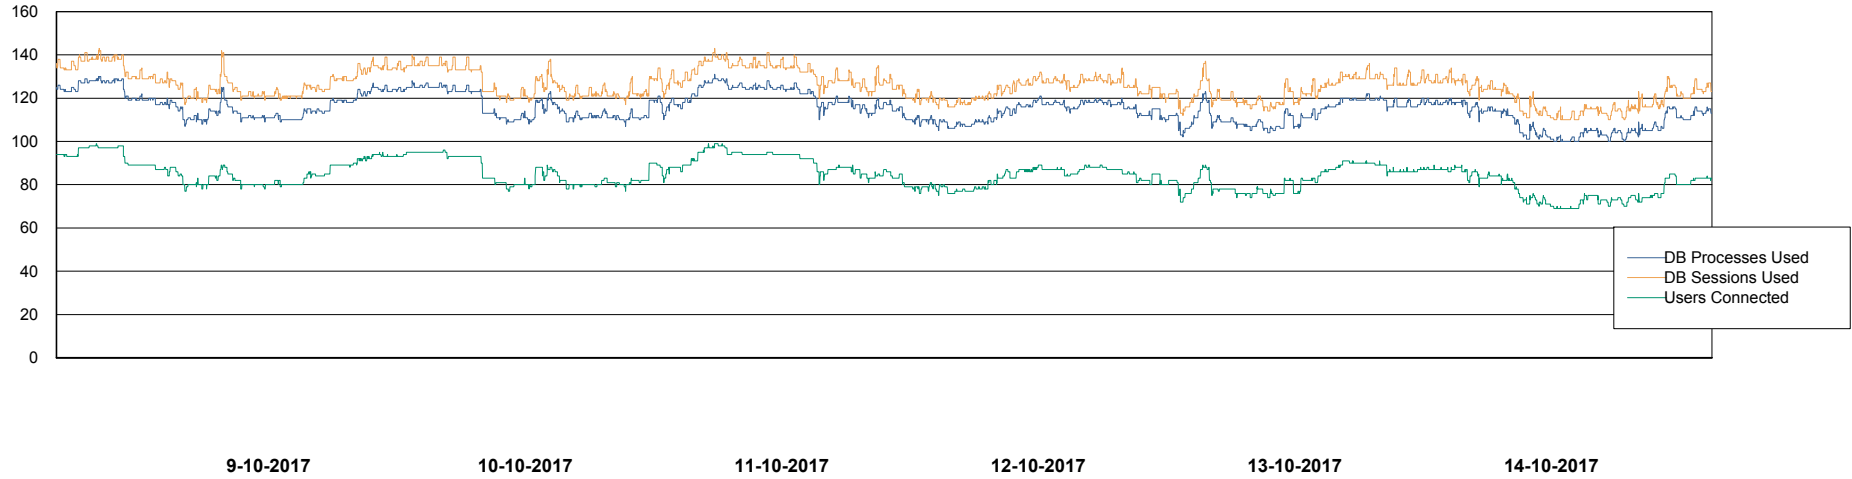

Harddisk Usage FIS_PRD_ORACLE2

	Free disk space on c: (%)	Total disk space on c: (Gb)	Free disk space on l: (%)	Total disk space on l: (Gb)	Free disk space on o: (%)	Total disk space on o: (Gb)
14-10-2017	73	279	25	279	23	373
13-10-2017	73	279	25	279	23	373
12-10-2017	73	279	25	279	23	373
11-10-2017	73	279	25	279	23	373
10-10-2017	73	279	25	279	23	373
9-10-2017	73	279	24	279	23	373
8-10-2017	73	279	25	279	23	373

Weekly SLA Customer Report

Customer FIS_Production
Database ID 46

Database Performance FISDB_Production

DB Processes Max 150
DB Sessions Max 264

Weekly SLA Customer Report

Customer FIS_Production
Database ID 46

Database Performance FISDB_Standby

DB Processes Max 150
DB Sessions Max 264

Weekly SLA Customer Report

Customer FIS_Production
 Database ID 46

DATABASE SIZE FISDB_Production

Database growth over last month