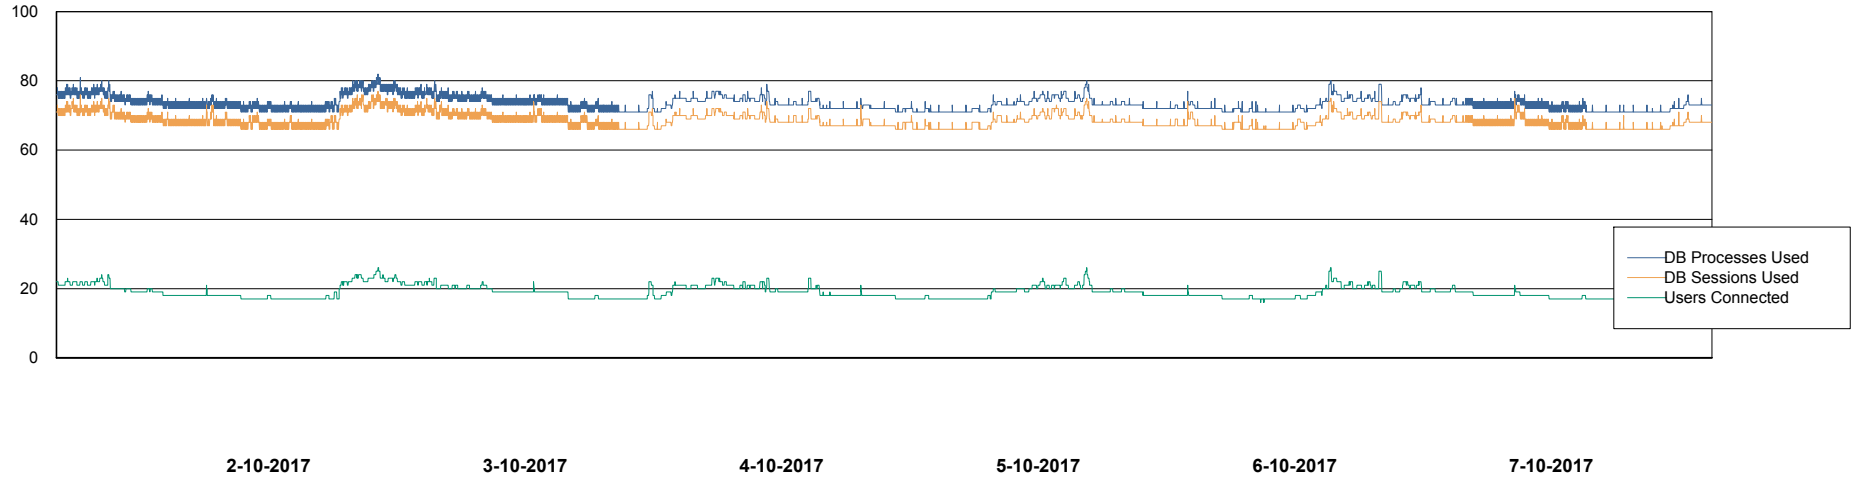

Harddisk Usage WBL_PRD_ORACLE2

	Free disk space on c: (%)	Total disk space on c: (Gb)	Free disk space on d: (%)	Total disk space on d: (Gb)	Free disk space on e: (%)	Total disk space on e: (Gb)	Free disk space on f: (%)	Total disk space on f: (Gb)
7-10-2017	75	120	90	200	89	200	95	200
6-10-2017	75	120	90	200	89	200	96	200
5-10-2017	75	120	90	200	89	200	96	200
4-10-2017	75	120	90	200	89	200	96	200
3-10-2017	75	120	90	200	89	200	96	200
2-10-2017	75	120	90	200	89	200	96	200
1-10-2017	75	120	90	200	89	200	96	200

Weekly SLA Customer Report

Customer WBL_Production
Database ID 40

Database Performance WBLDB_Production

DB Processes Max 500
DB Sessions Max 772

Weekly SLA Customer Report

Customer WBL_Production
Database ID 40