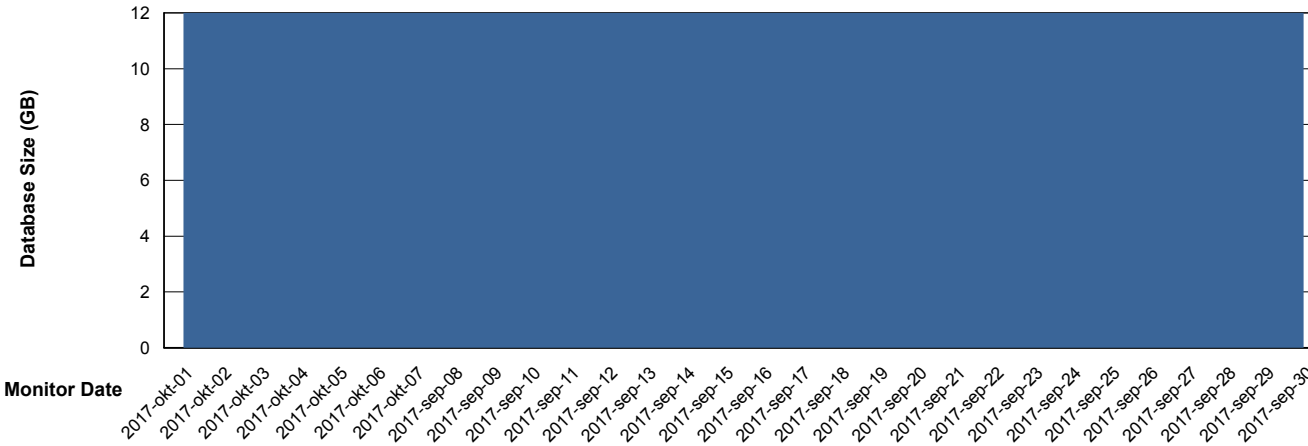

Database Performance WBLDB_Standby

DB Processes Max 500
DB Sessions Max 772

Weekly SLA Customer Report

Customer WBL_Production
 Database ID 40

DATABASE SIZE WBLDB_Production

Database growth over last month

Database Tablespace WBLDB_Production

Date	Tablespace Name	Filesize (Gb)	Usedsize (Gb)	Percentage free
7-10-2017	ABSDATA	2	5	17
	INDX	2	5	38
6-10-2017	ABSDATA	2	5	17
	INDX	2	5	38
5-10-2017	ABSDATA	2	5	17
	INDX	2	5	38
4-10-2017	ABSDATA	2	5	17
	INDX	2	5	38
3-10-2017	ABSDATA	2	5	17
	INDX	2	5	38
2-10-2017	ABSDATA	2	5	17
	INDX	2	5	38
1-10-2017	ABSDATA	2	5	17
	INDX	2	5	38