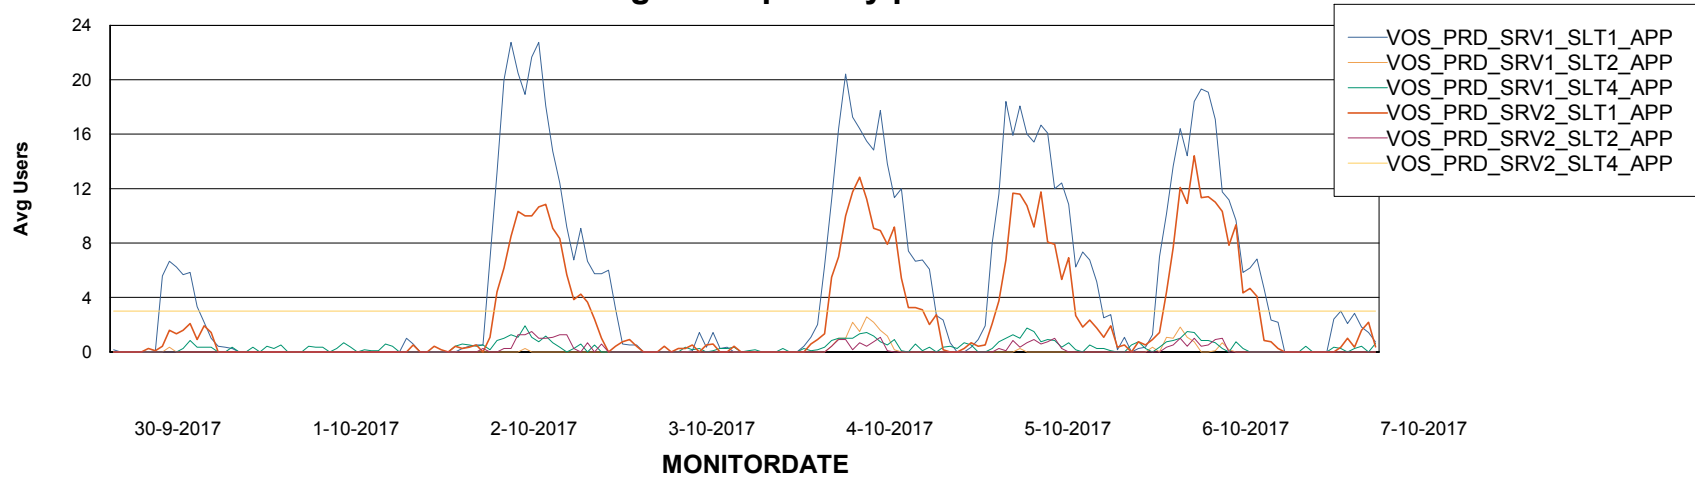

Weekly SLA Customer Report

Customer VOS_Production
Database ID 68

ABSSolute Application Server Services

Avg memory used per ABS Server Service

Avg users per day per ABS server

Weekly SLA Customer Report

Customer VOS_Production
Database ID 68