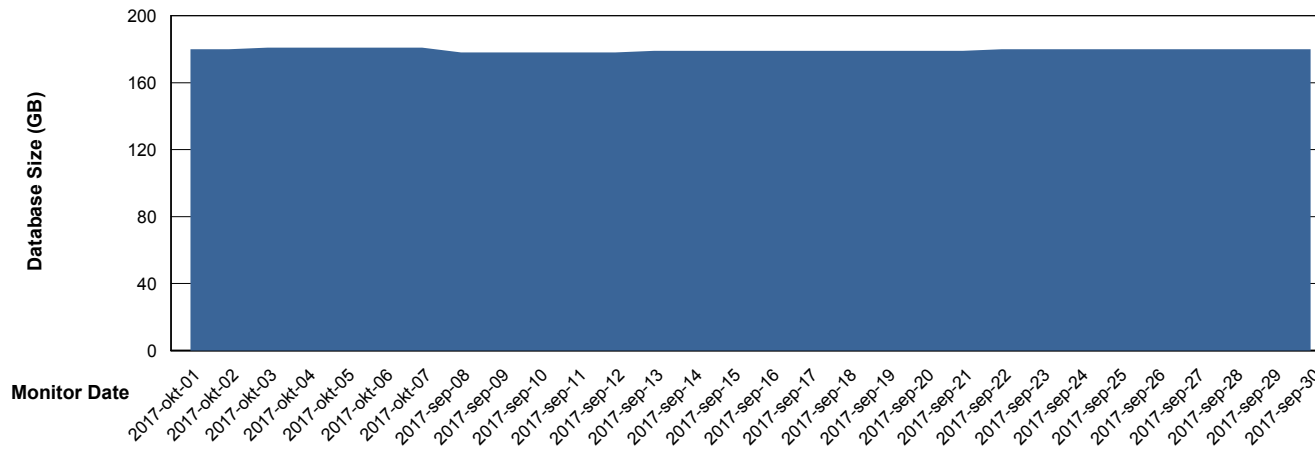

DATABASE SIZE VOSDB_Production

Database growth over last month