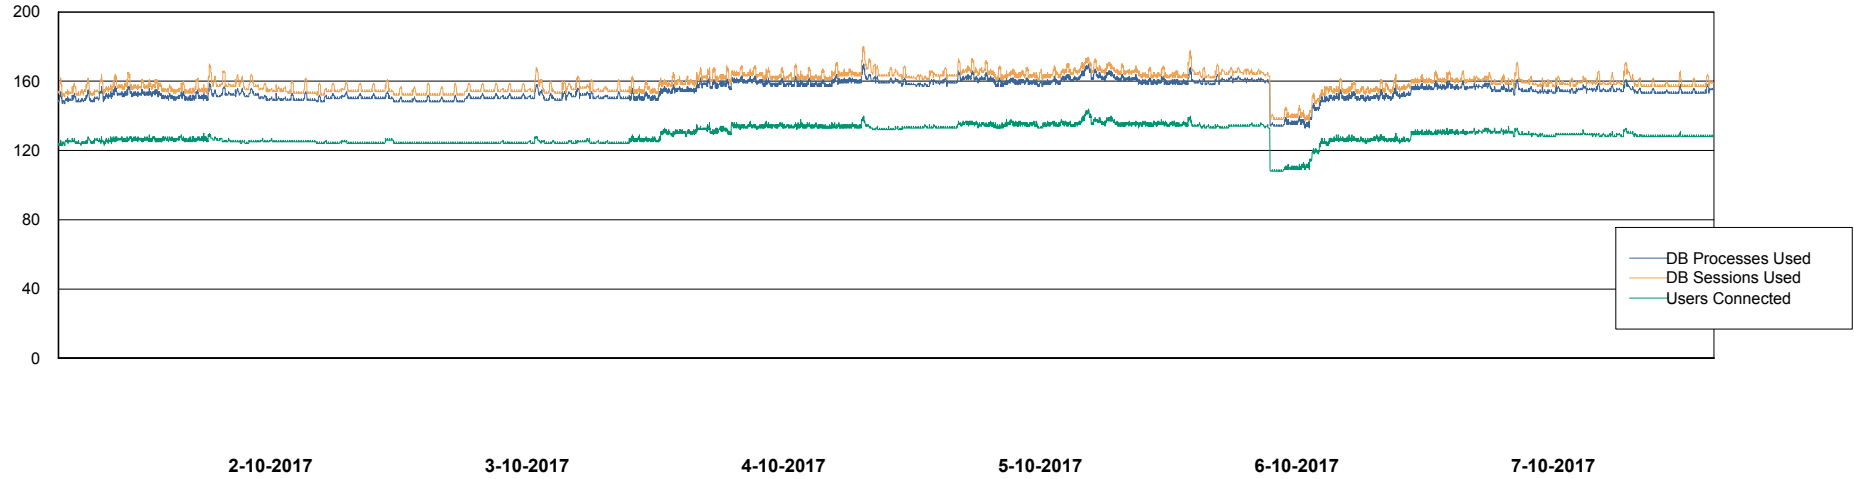

Database Performance VOSDB_Production

DB Processes Max 200
DB Sessions Max 322