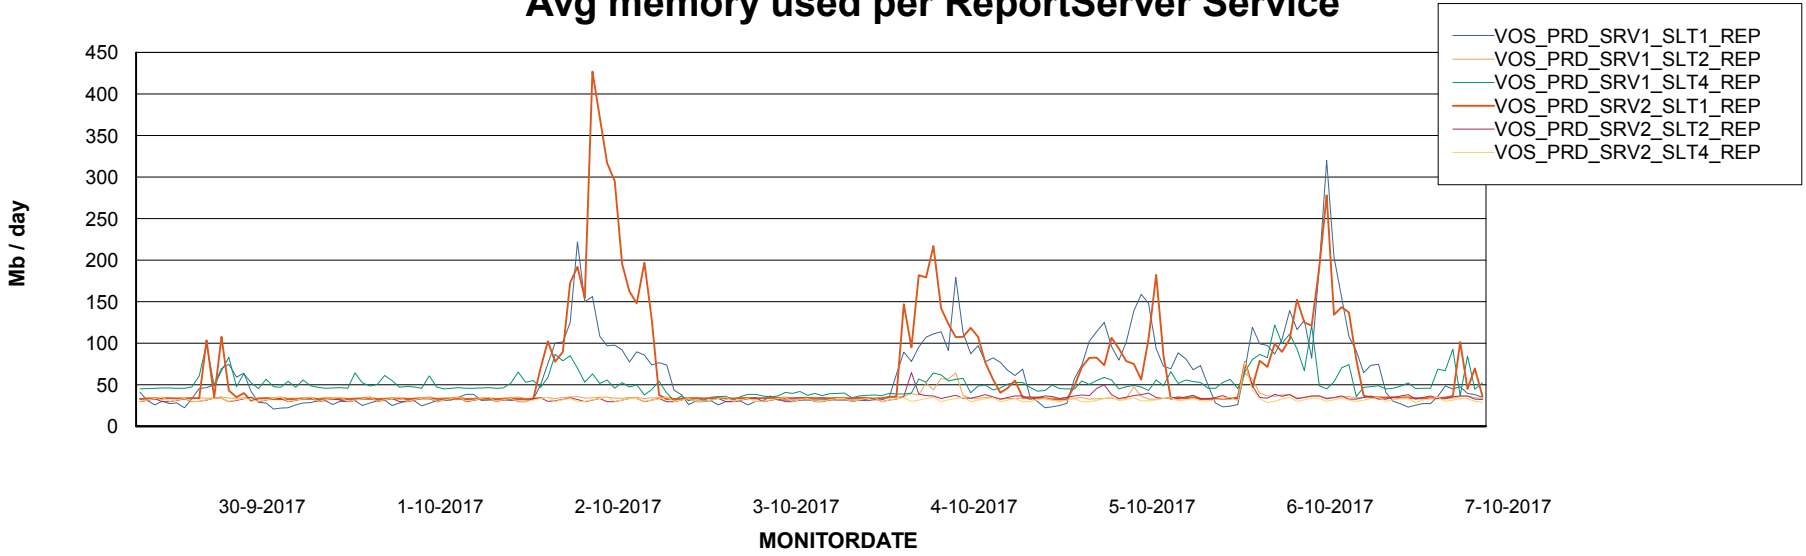

ABSSolute Application ReportServer Services

Avg memory used per ReportServer Service