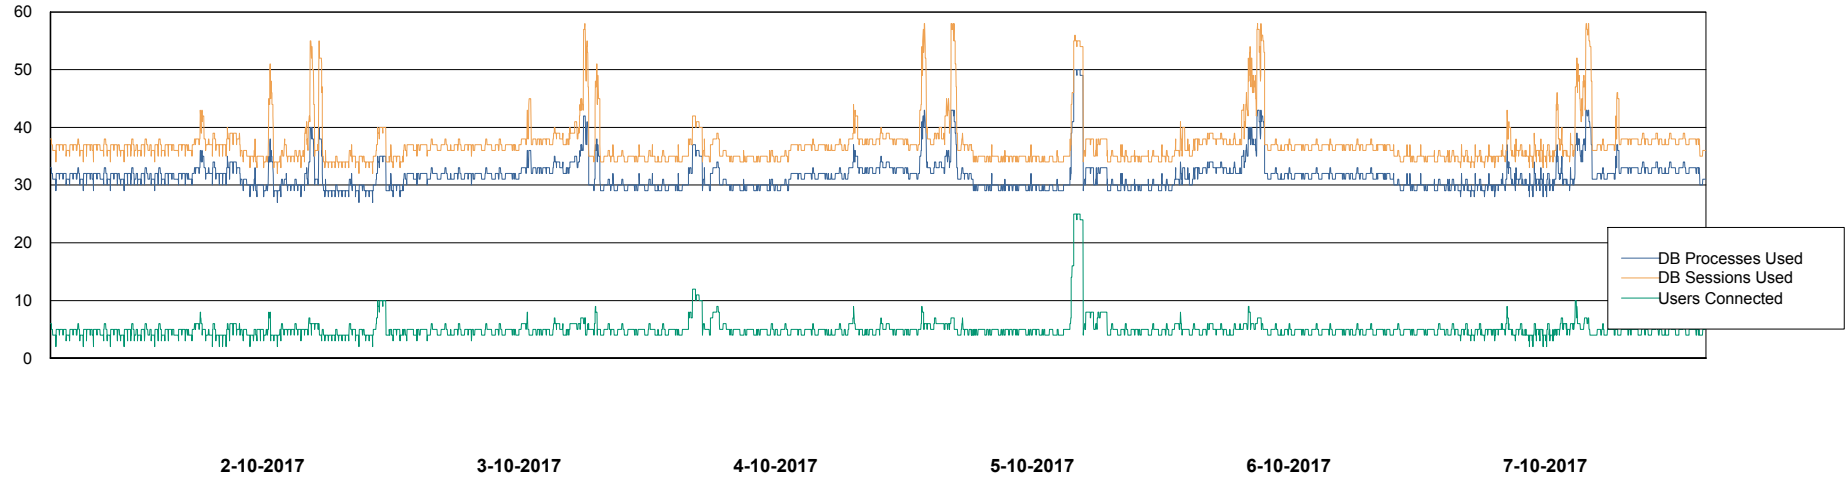

Database Performance VOSBIDB_Production

DB Processes Max 500
DB Sessions Max 772