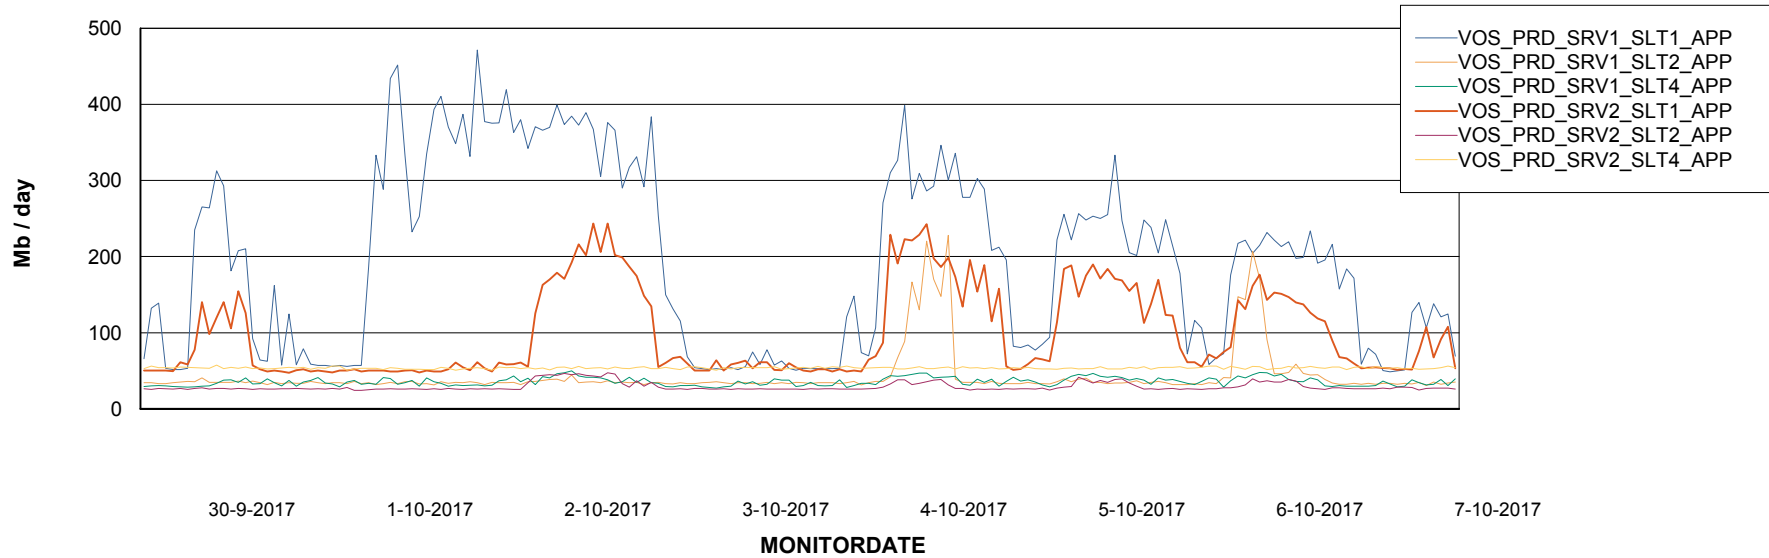

ABSSolute Application Server Services

Avg memory used per ABS Server Service