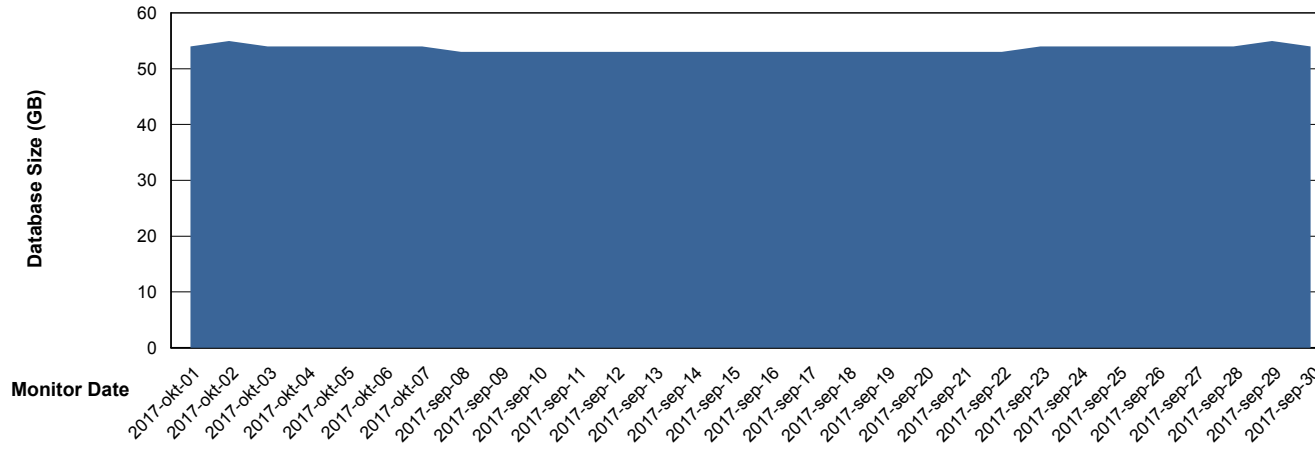

Database Performance VOSDB_Production

DB Processes Max 200
DB Sessions Max 322

Weekly SLA Customer Report

Customer VOS_Production
Database ID 68

DATABASE SIZE VOSBIDB_Production

Database growth over last month