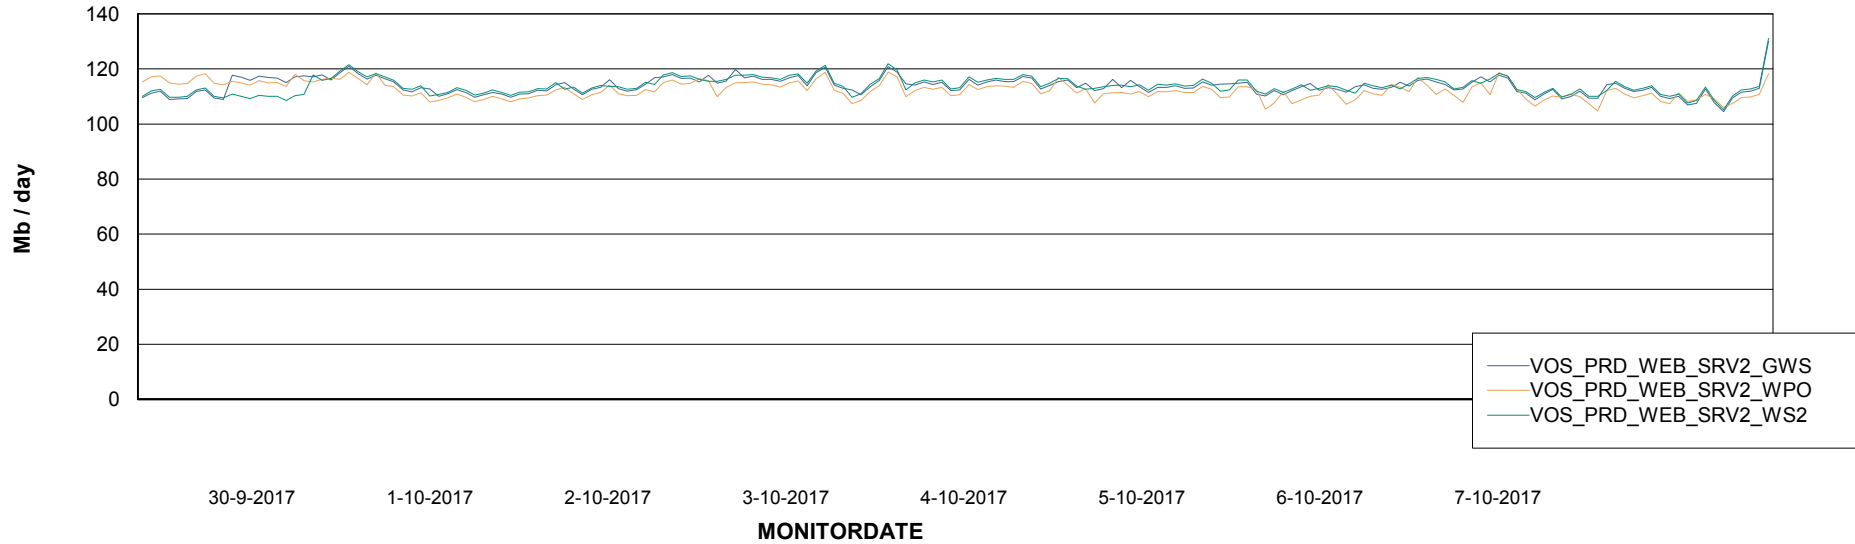

ABSSolute Application ReportServer Services

Avg memory used per ReportServer Service

Weekly SLA Customer Report

Customer VOS_Production
Database ID 68

ABSSolute Web Component Services

Avg memory used per ABS Web component