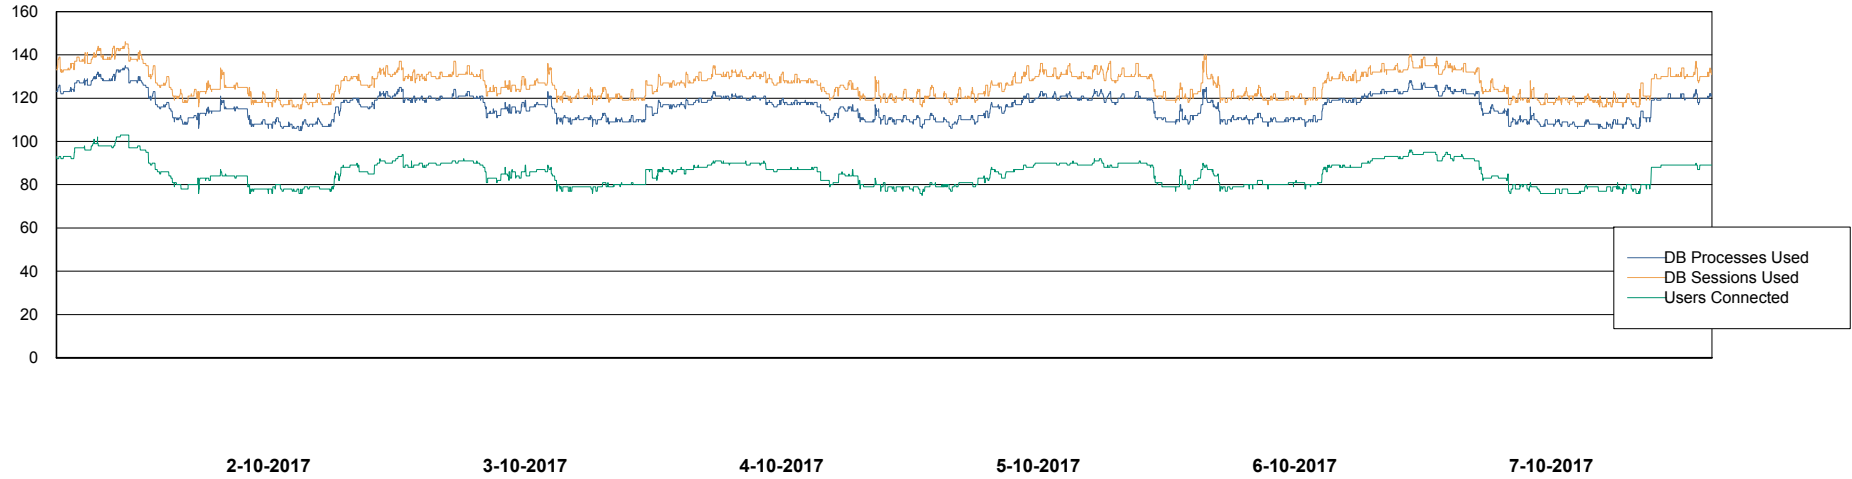

Harddisk Usage FIS_PRD_ORACLE2

	Free disk space on c: (%)	Total disk space on c: (Gb)	Free disk space on l: (%)	Total disk space on l: (Gb)	Free disk space on o: (%)	Total disk space on o: (Gb)
7-10-2017	73	279	25	279	23	373
6-10-2017	73	279	25	279	23	373
5-10-2017	73	279	25	279	23	373
4-10-2017	73	279	25	279	23	373
3-10-2017	73	279	25	279	23	373
2-10-2017	73	279	25	279	23	373
1-10-2017	73	279	25	279	23	373

Weekly SLA Customer Report

Customer FIS_Production
Database ID 46

Database Performance FISDB_Production

DB Processes Max 150
DB Sessions Max 264

Weekly SLA Customer Report

Customer FIS_Production
Database ID 46