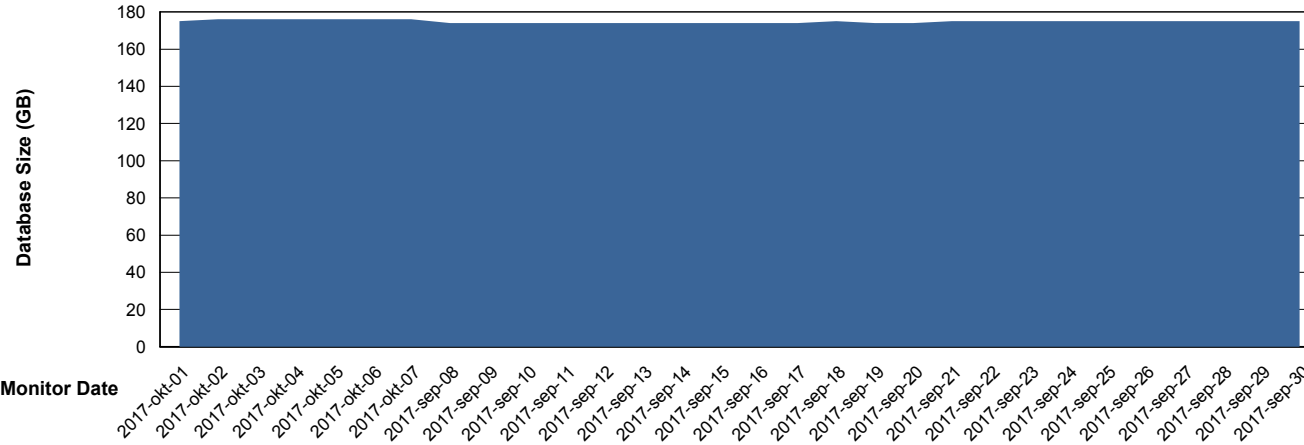

Database Performance FISDB_Standby

DB Processes Max 150
DB Sessions Max 264

Weekly SLA Customer Report

Customer FIS_Production
 Database ID 46

DATABASE SIZE FISDB_Production

Database growth over last month

Database Tablespace FISDB_Production

Date	Tablespace Name	Filesize (Gb)	Usedsize (Gb)	Percentage free
7-10-2017	ABSDATA	2	75	15
	INDX	2	100	15
6-10-2017	ABSDATA	2	75	15
	INDX	2	100	15
5-10-2017	ABSDATA	2	75	15
	INDX	2	100	15
4-10-2017	ABSDATA	2	75	15
	INDX	2	100	15
3-10-2017	ABSDATA	2	75	15
	INDX	2	100	15
2-10-2017	ABSDATA	2	75	15
	INDX	2	100	15
1-10-2017	ABSDATA	2	75	15
	INDX	2	100	15