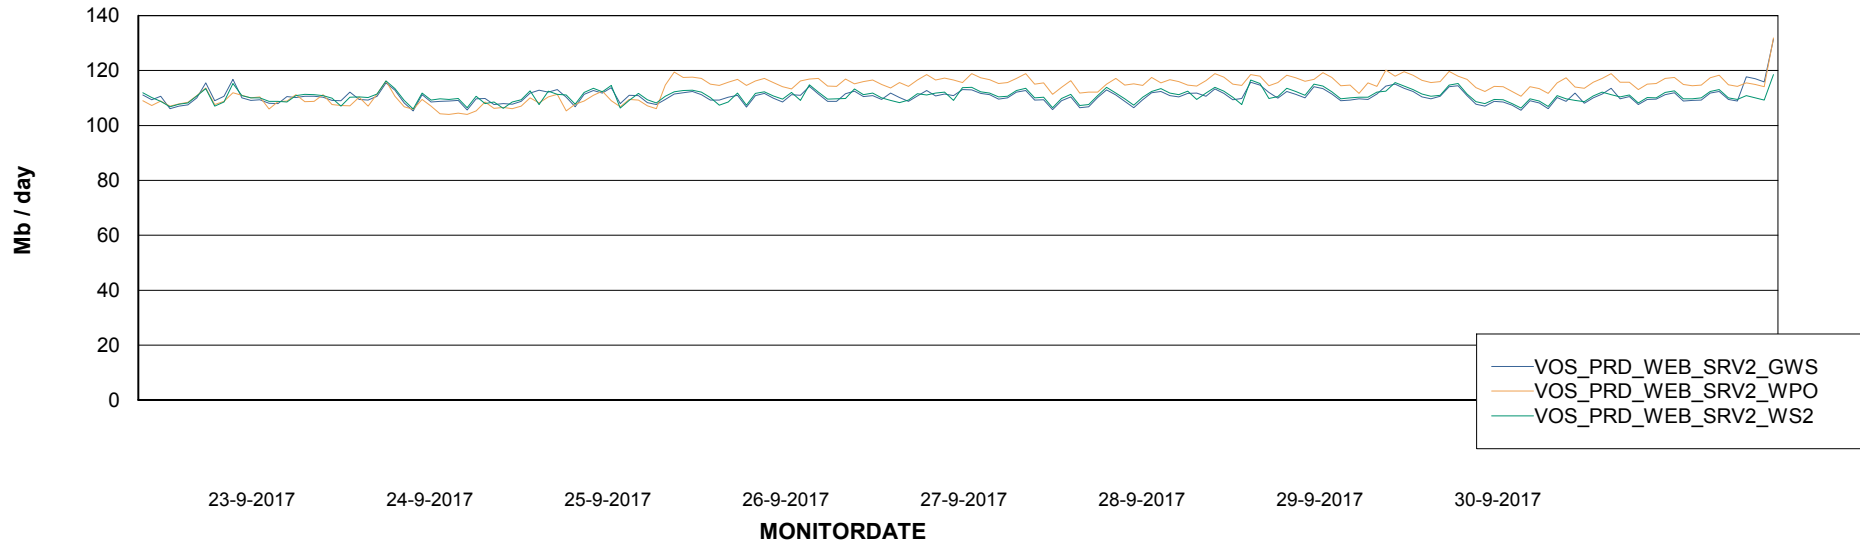

ABSSolute Web Component Services

Avg memory used per ABS Web component