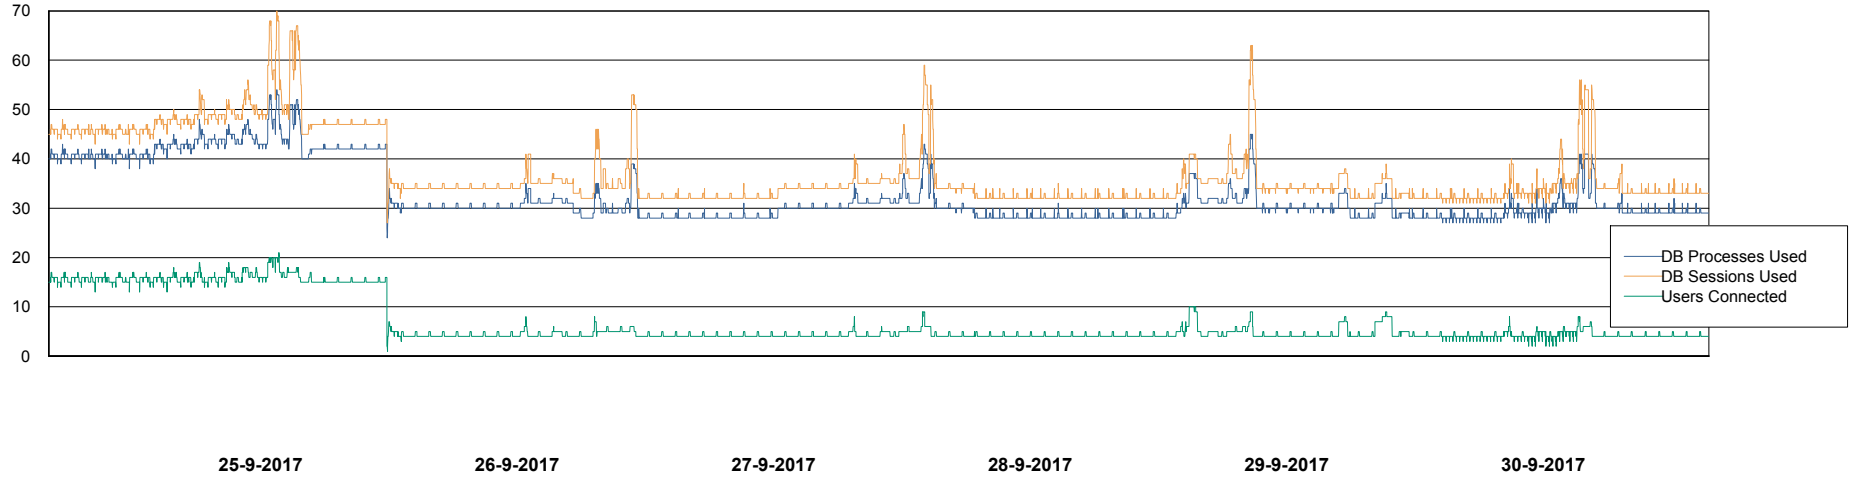

Database Performance VOSBIDB_Production

DB Processes Max 500
DB Sessions Max 772