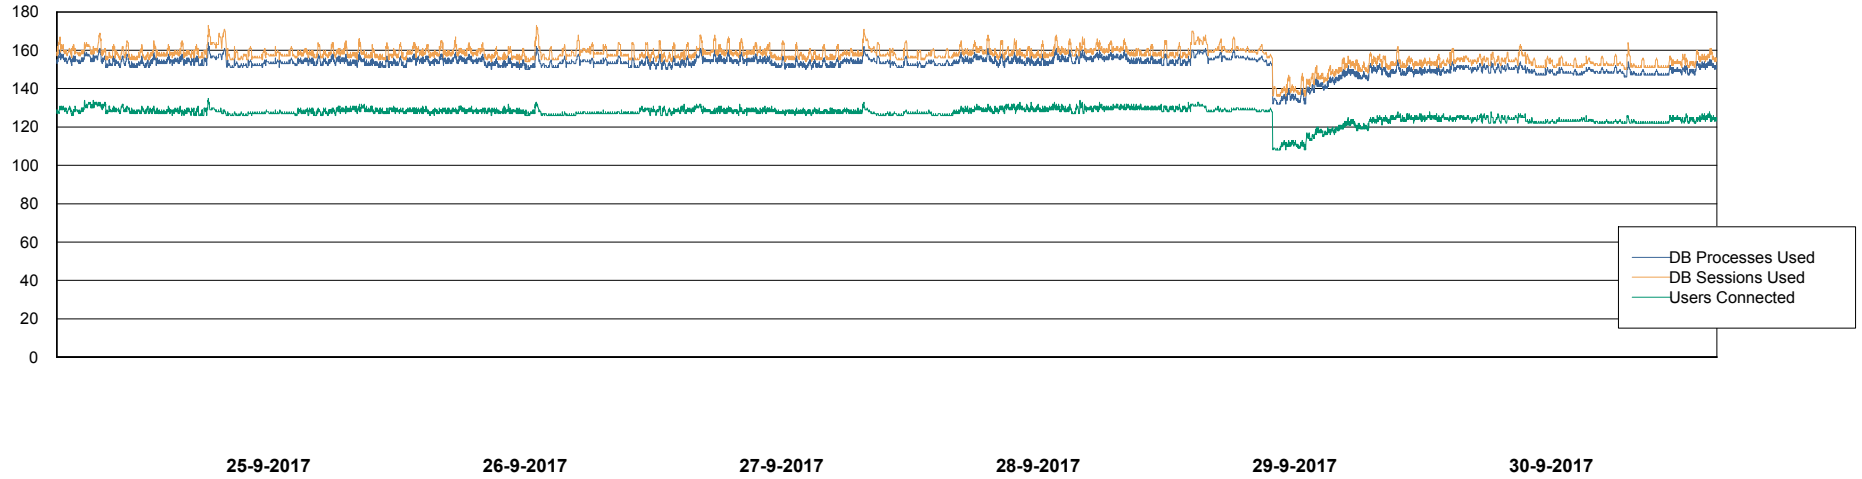

Database Performance VOSDB_Production

DB Processes Max 200
DB Sessions Max 322