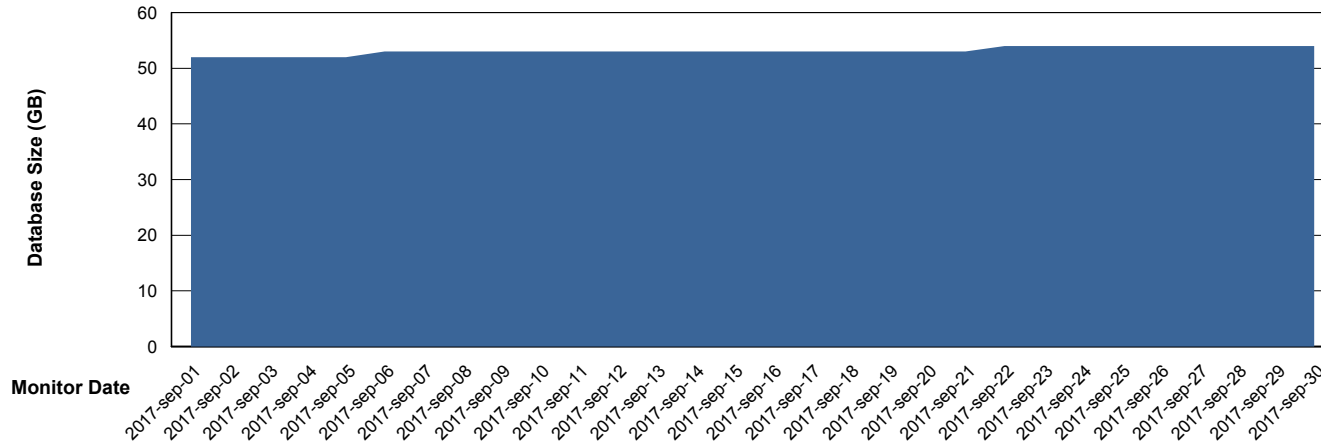

DATABASE SIZE VOSBIDB_Production

Database growth over last month