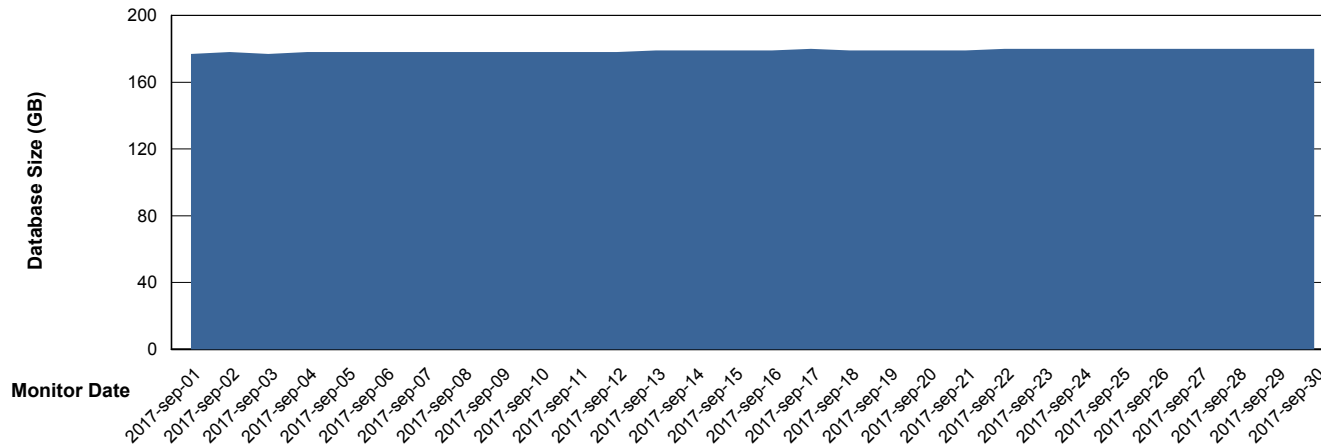

# Weekly SLA Customer Report

Customer VOS\_Production  
Database ID 68

DATABASE SIZE VOSBIDB\_Production

### Database growth over last month

DATABASE SIZE VOSDB\_Production

### Database growth over last month