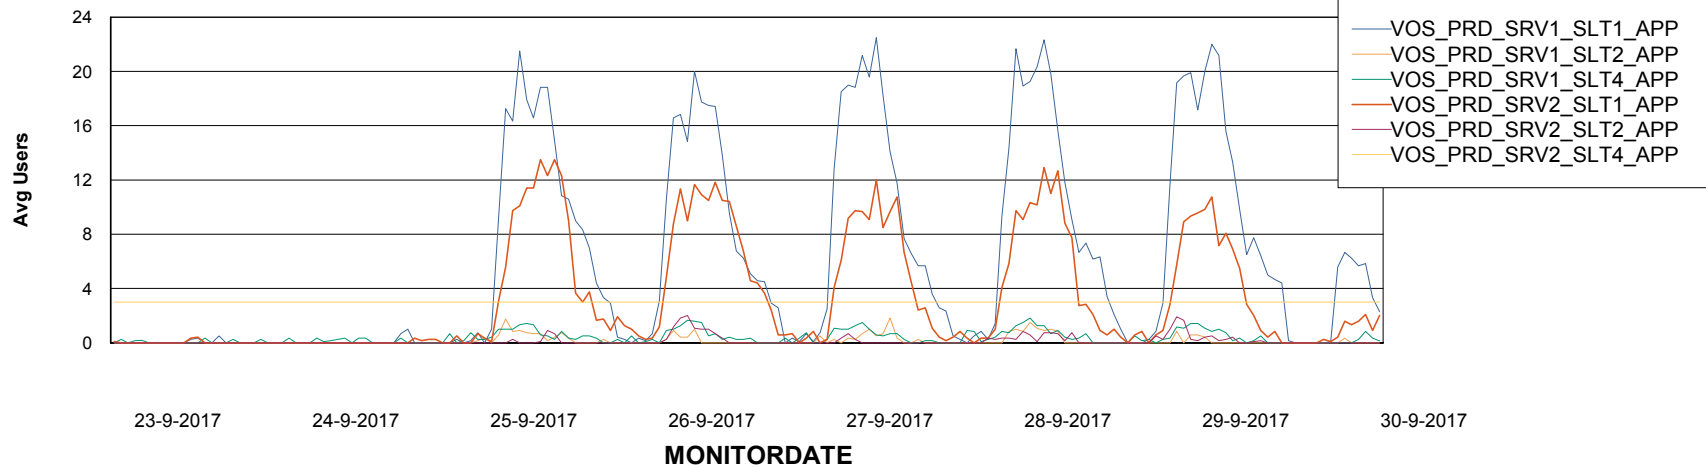

Avg users per day per ABS server