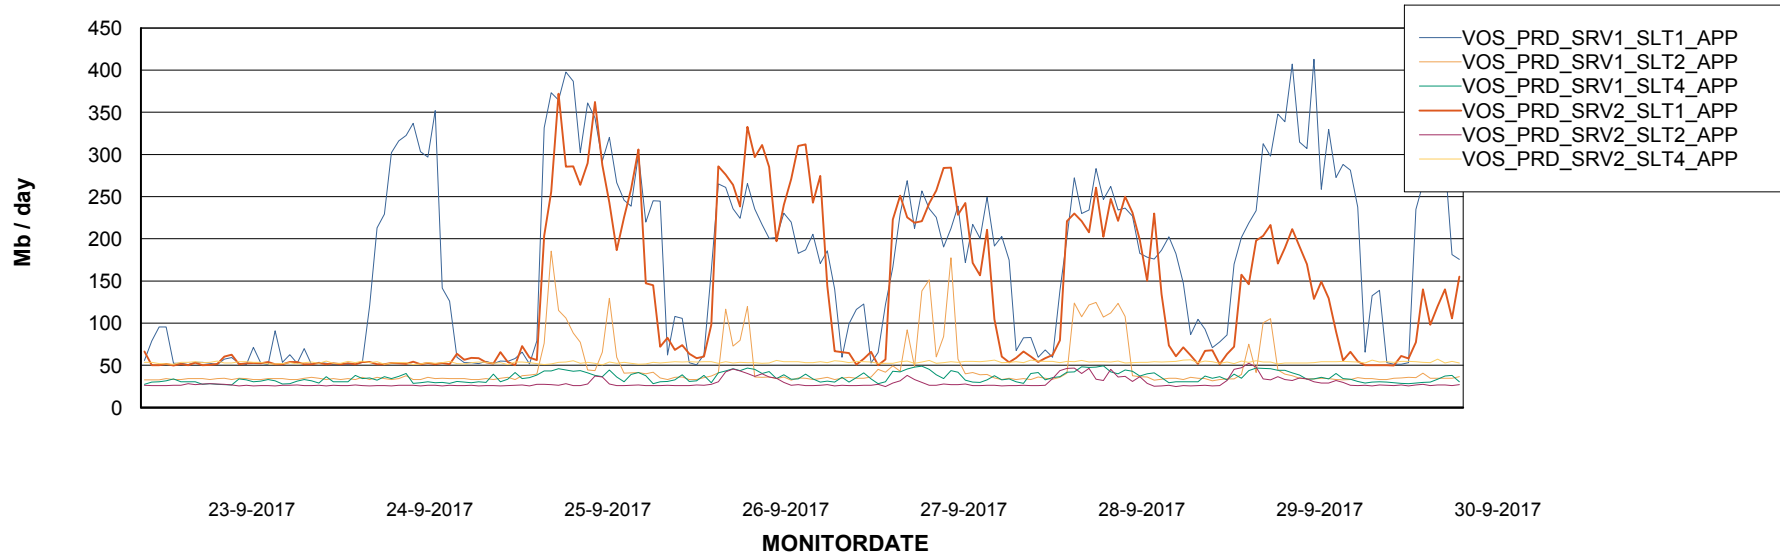

ABSSolute Application Server Services

Avg memory used per ABS Server Service