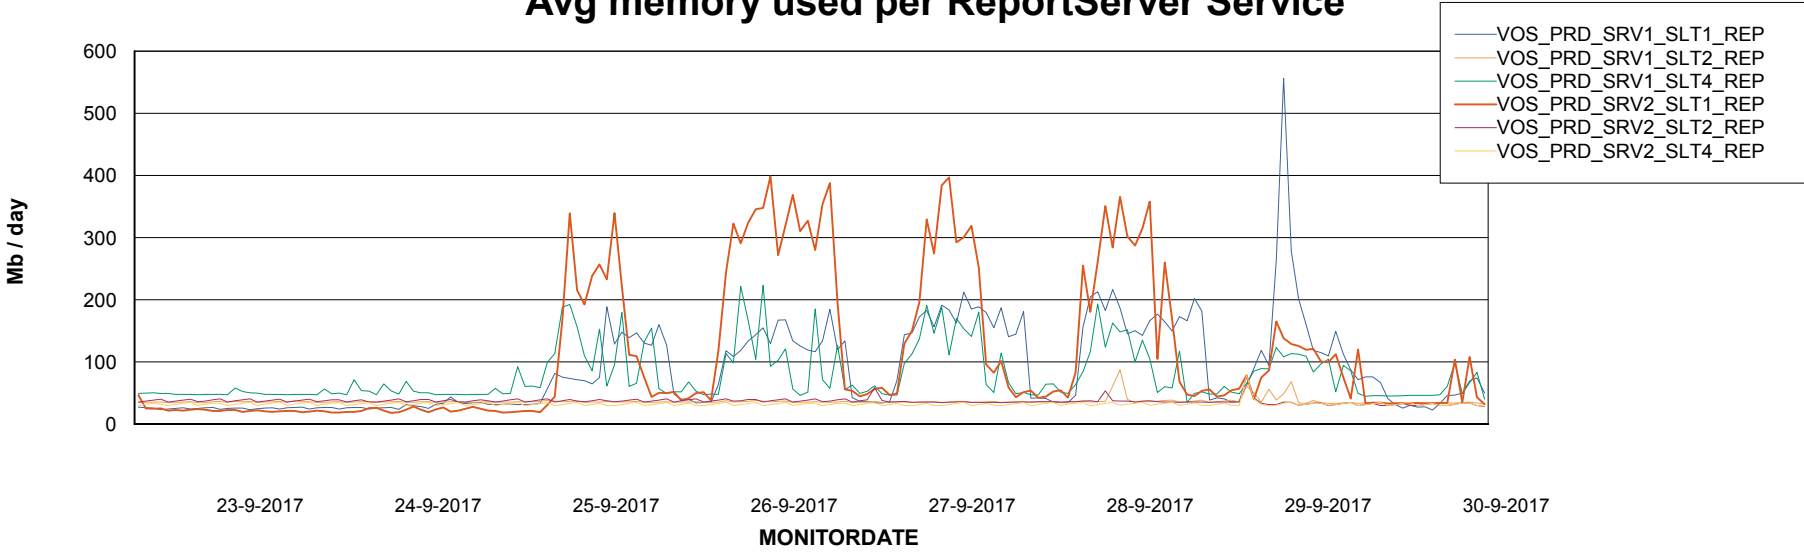

ABSSolute Application ReportServer Services

Avg memory used per ReportServer Service