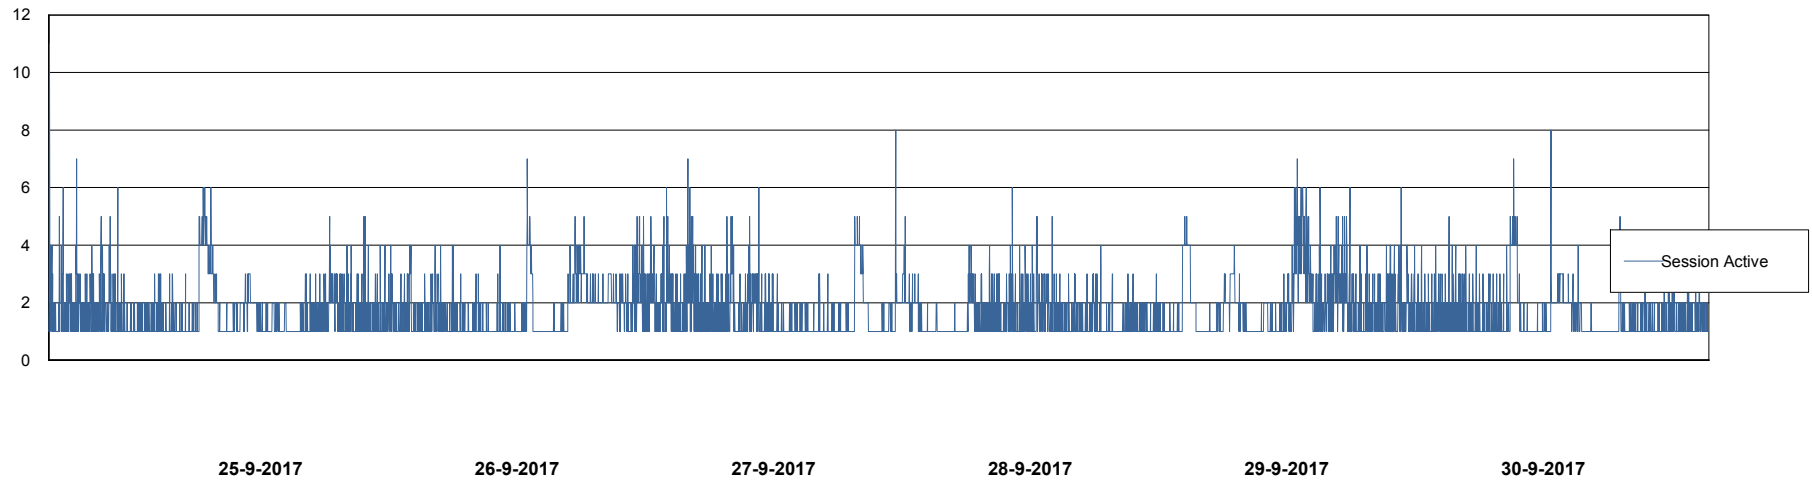

Database Performance VOSDB_Production

DB Processes Max 200
DB Sessions Max 322