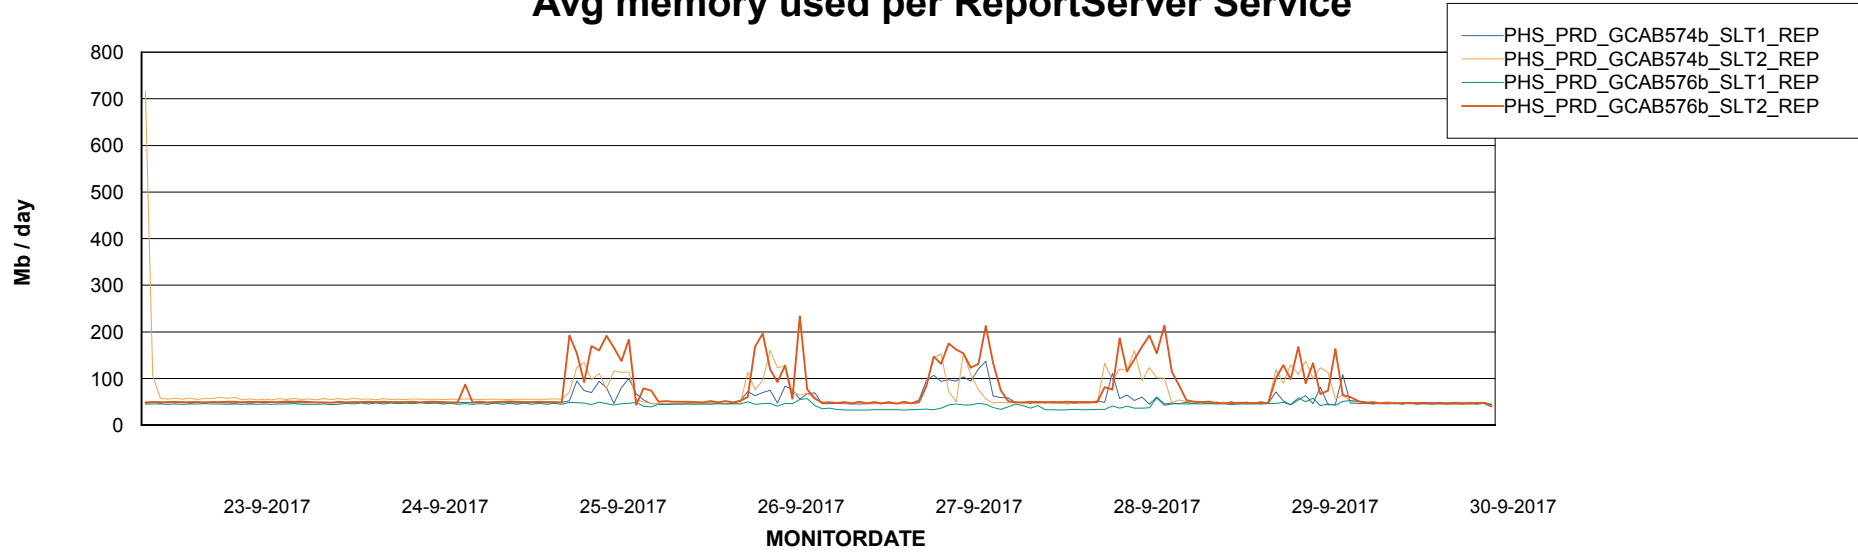

Avg memory used per ABS Server Service

Avg users per day per ABS server

Weekly SLA Customer Report

Customer PHS_Production
Database ID 47

ABSSolute Application ReportServer Services

Avg memory used per ReportServer Service