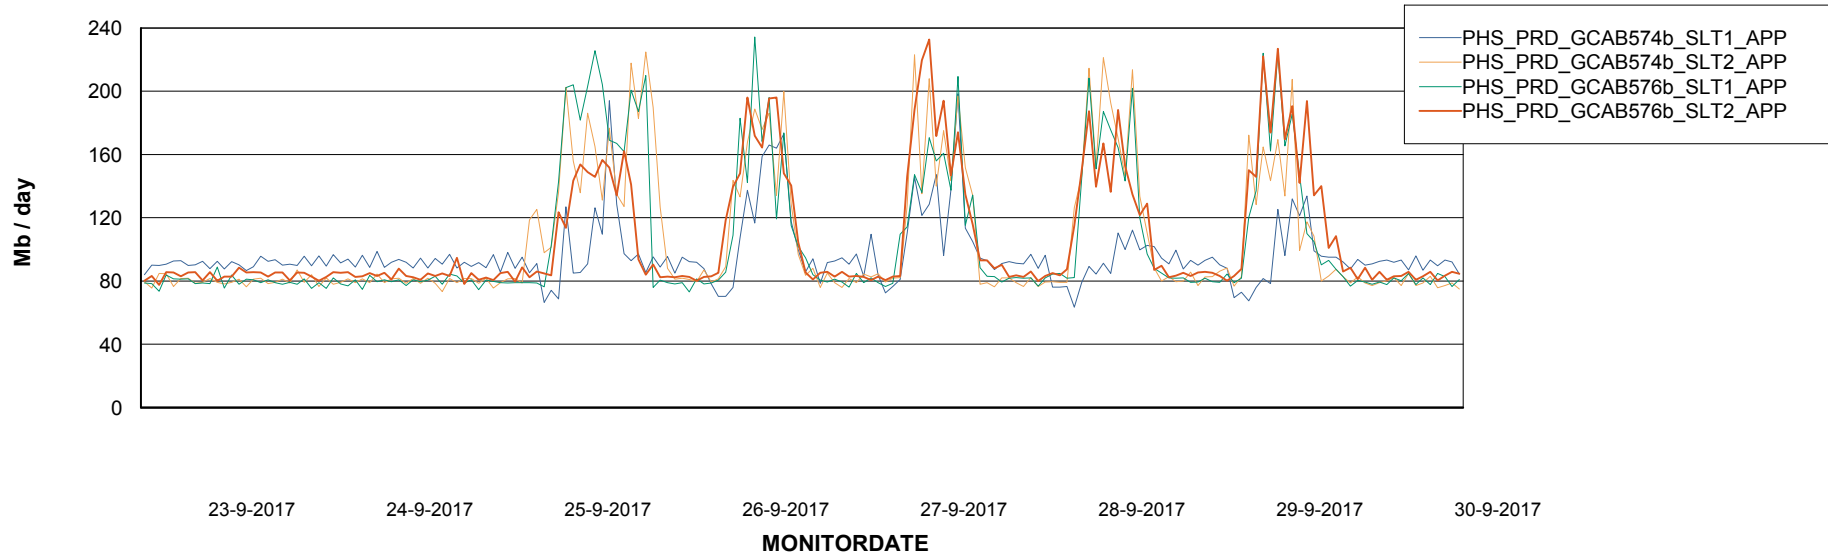

ABSSolute Application Server Services

Avg memory used per ABS Server Service