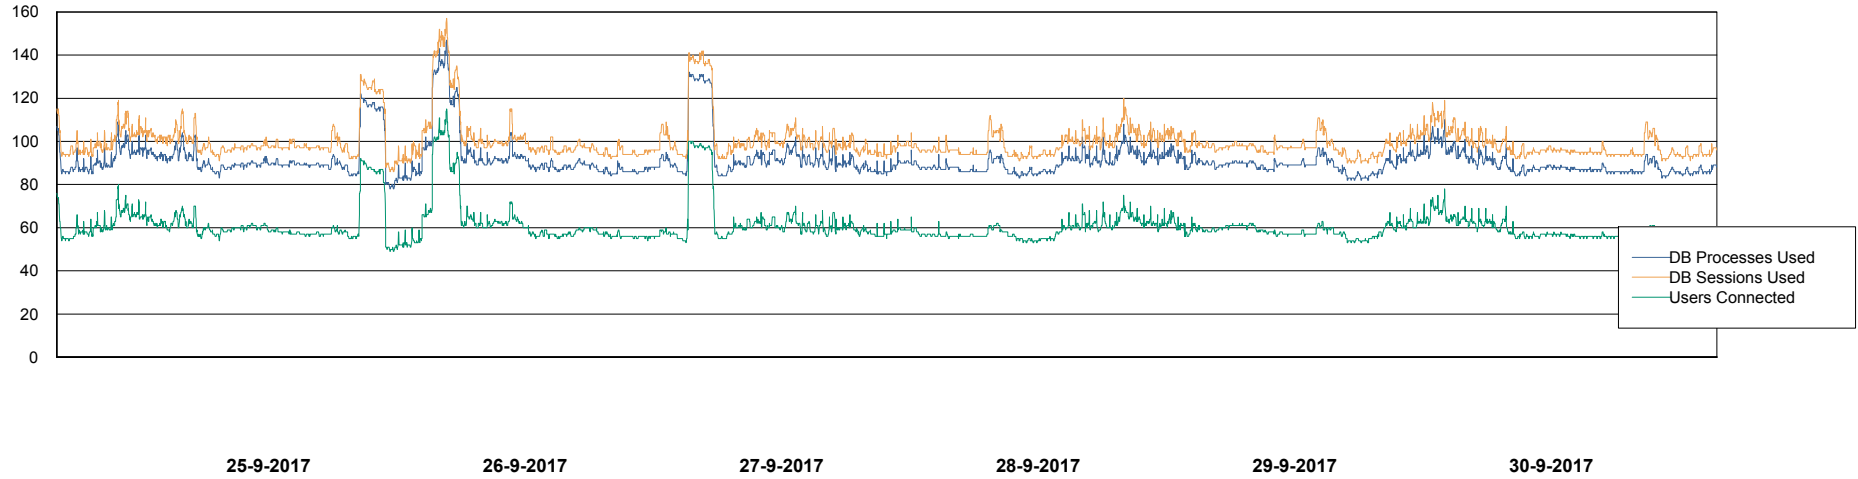

Harddisk Usage PCO_PRD_ORACLE2

	Free disk space on c: (%)	Total disk space on c: (Gb)	Free disk space on d: (%)	Total disk space on d: (Gb)
30-9-2017	77	279	37	838
29-9-2017	77	279	38	838
28-9-2017	77	279	38	838
27-9-2017	77	279	39	838
26-9-2017	77	279	39	838
25-9-2017	77	279	39	838
24-9-2017	76	279	40	838

Weekly SLA Customer Report

Customer PCO Production
Database ID 44

Database Performance PCODB_Production

DB Processes Max 300
DB Sessions Max 480

Weekly SLA Customer Report

Customer PCO Production
Database ID 44