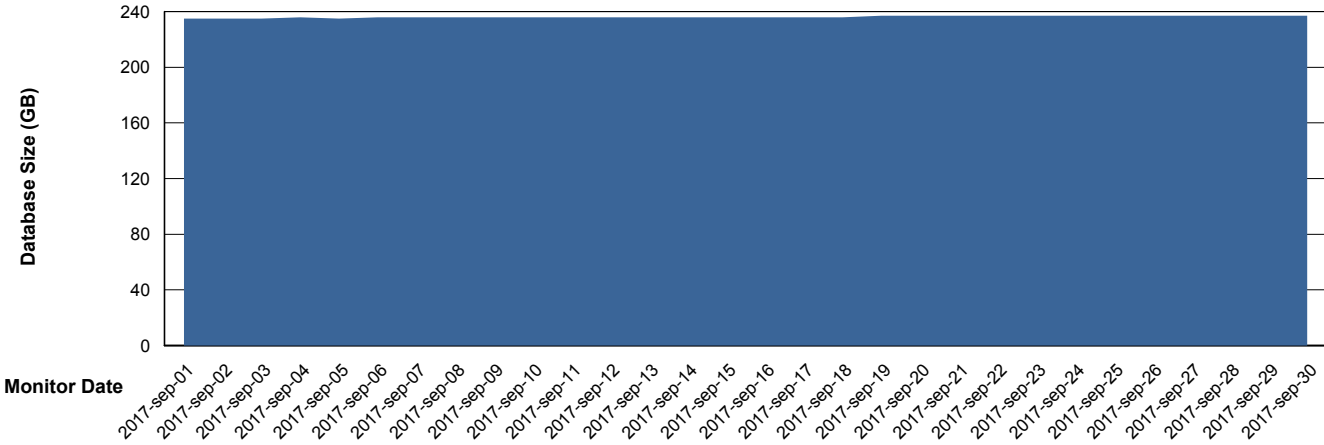

Database Performance PCODB_Standby

DB Processes Max 520
DB Sessions Max 804

Weekly SLA Customer Report

Customer PCO Production
 Database ID 44

DATABASE SIZE PCODB_Production

Database growth over last month