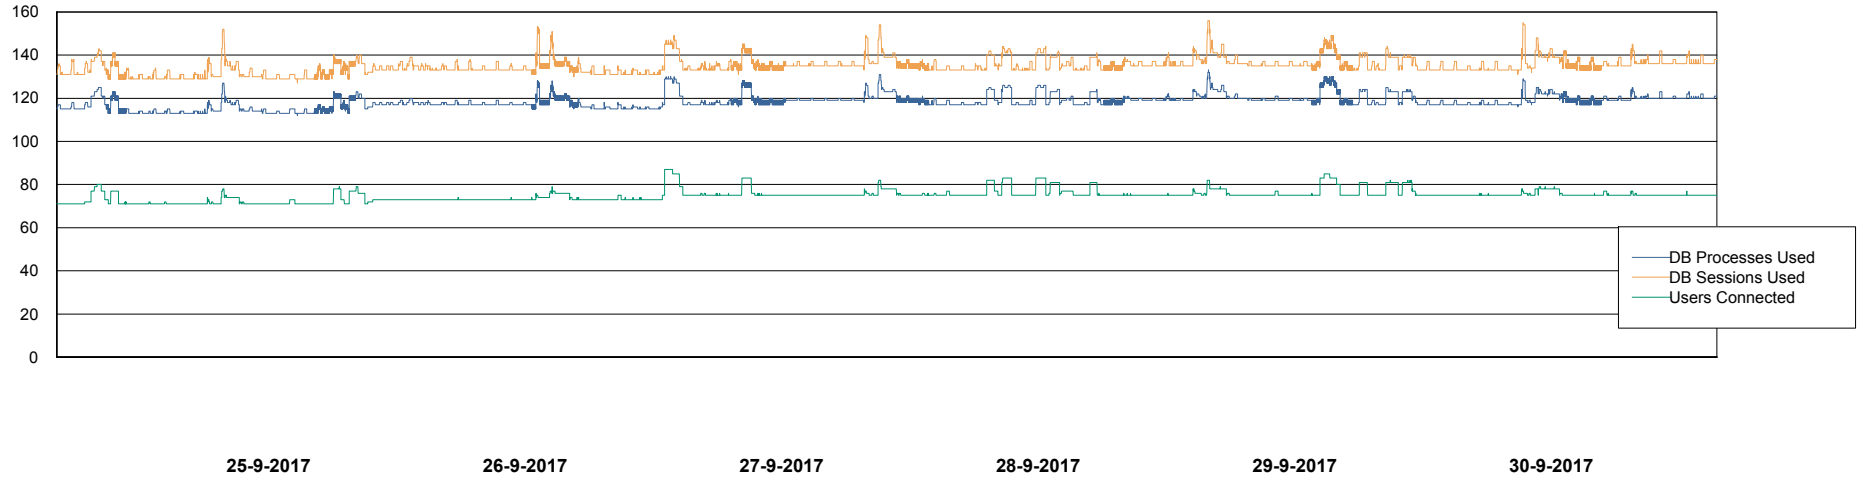

Database Performance DFDDDB_Production

DB Processes Max 600
DB Sessions Max 928