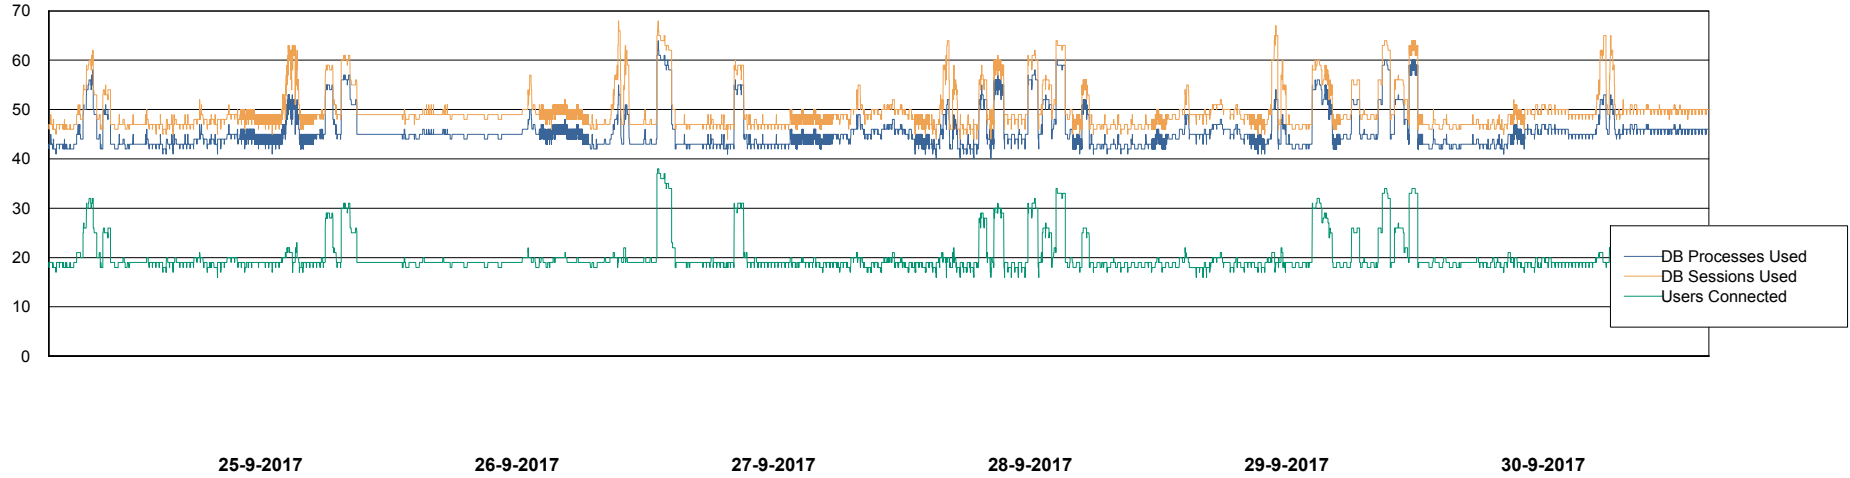

Database Performance DFDDB_Standby

DB Processes Max 600
DB Sessions Max 928

Weekly SLA Customer Report

Customer DFD Production
Database ID 39

Database Performance DFDDDBBI_Production

DB Processes Max 500
DB Sessions Max 772