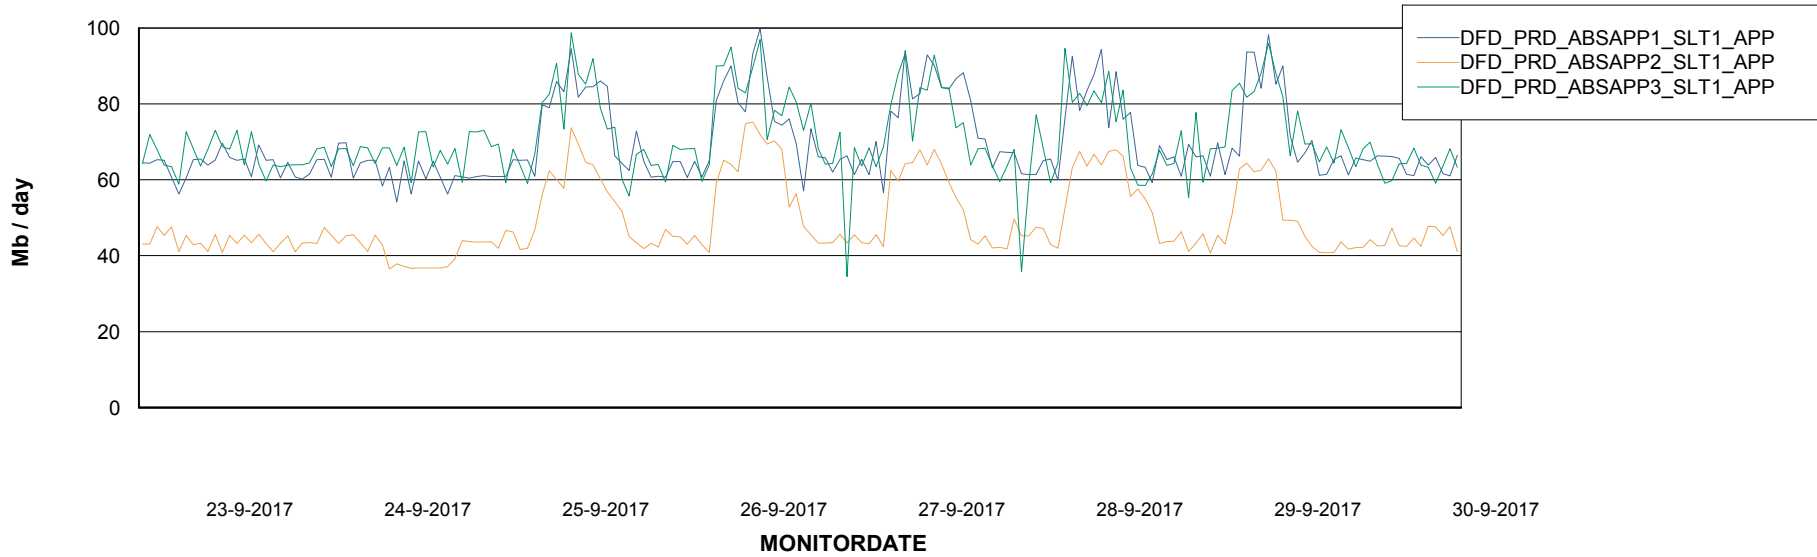

Standby Database Health DFD Production

Recovery lag for last 7 days

Weekly SLA Customer Report

Customer DFD Production
Database ID 39

ABSSolute Application Server Services

Avg memory used per ABS Server Service