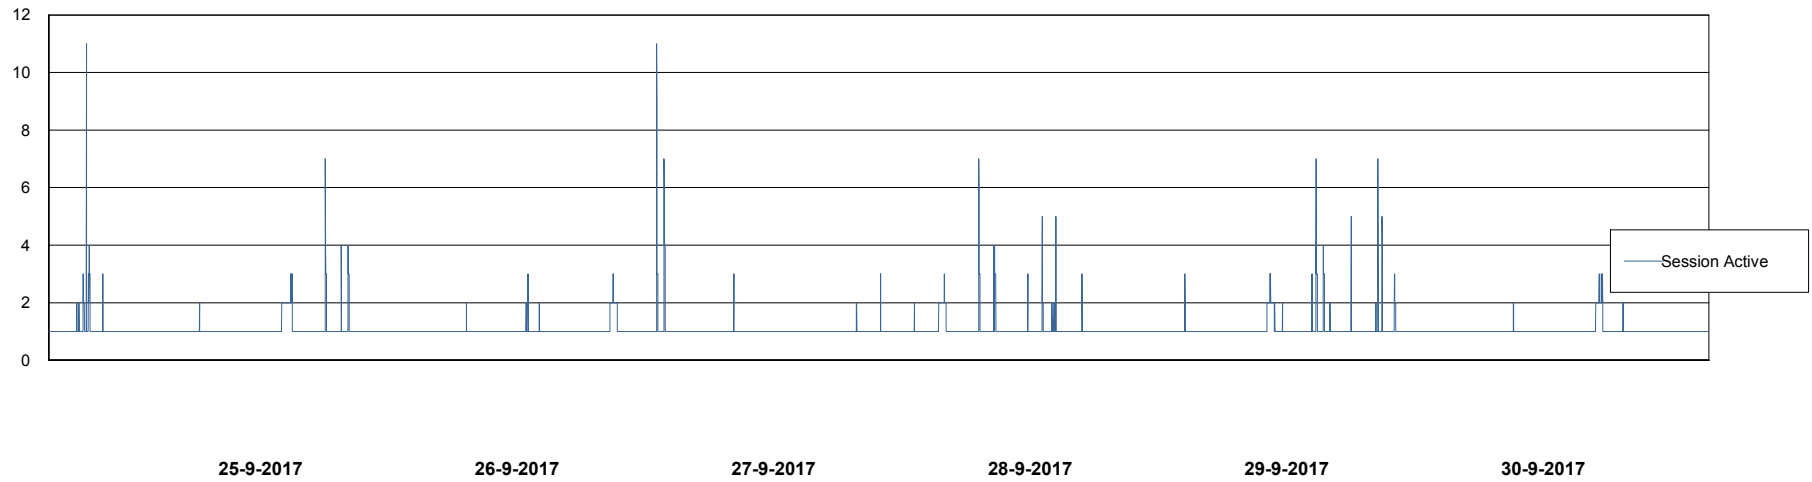

Database Performance DFDDB_Standby

DB Processes Max 600
DB Sessions Max 928

Weekly SLA Customer Report

Customer DFD Production
Database ID 39

Database Performance DFDDDBBI_Production

DB Processes Max 500
DB Sessions Max 772