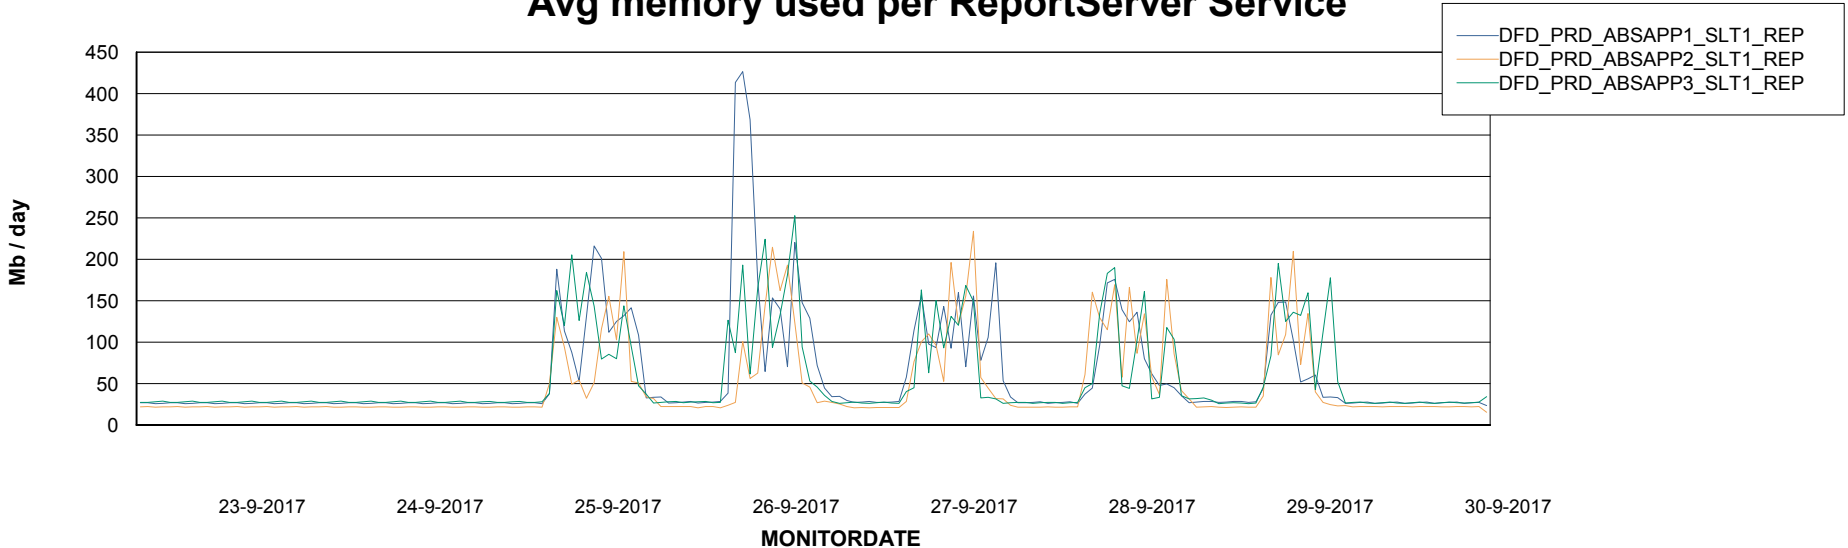

Avg users per day per ABS server

Weekly SLA Customer Report

Customer DFD Production
Database ID 39

ABSSolute Application ReportServer Services

Avg memory used per ReportServer Service

Disaster per ABS component