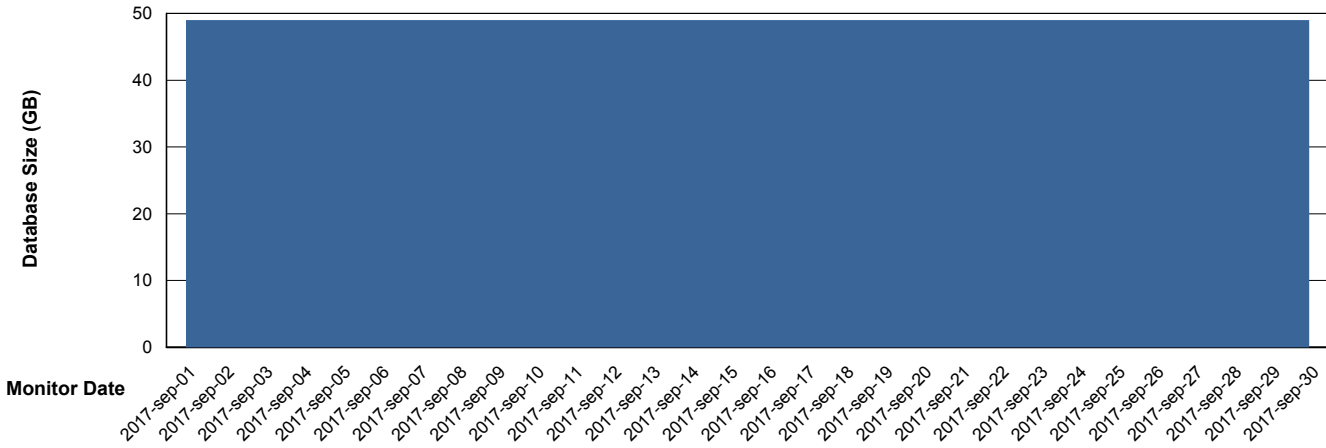

Weekly SLA Customer Report

Customer DFD Production
Database ID 39

DATABASE SIZE DFDDDB_Production

Database growth over last month

DATABASE SIZE DFDDDBI_Production

Database growth over last month

Weekly SLA Customer Report