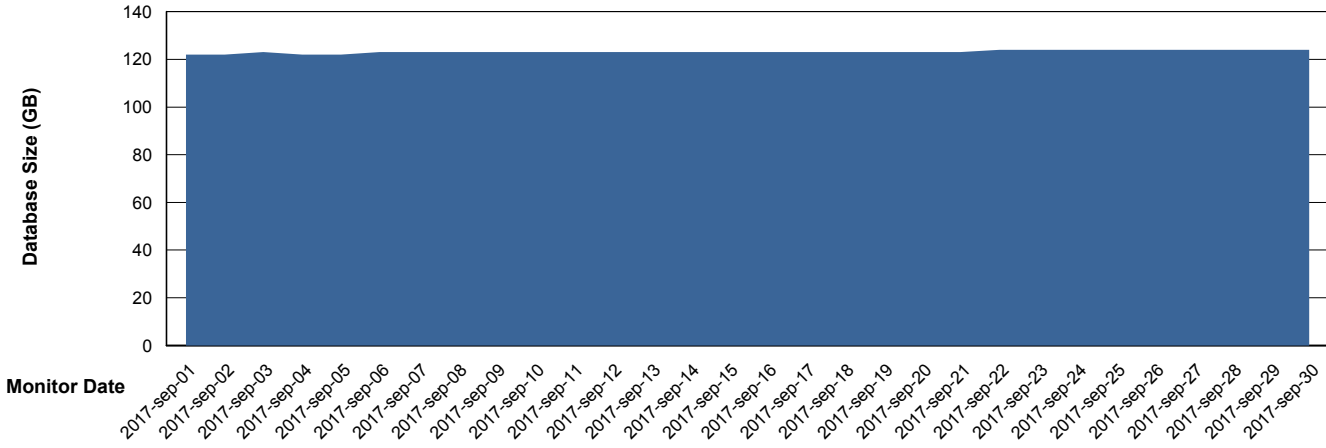

Database Performance DFDDB_Standby

DB Processes Max 600
DB Sessions Max 928

Weekly SLA Customer Report

Customer DFD Production
Database ID 39

Database Performance DFDDDBBI_Production

DB Processes Max 500
DB Sessions Max 772

Weekly SLA Customer Report

Customer DFD Production
Database ID 39

DATABASE SIZE DFDDDB_Production

Database growth over last month

DATABASE SIZE DFDDDBI_Production

Database growth over last month

Weekly SLA Customer Report