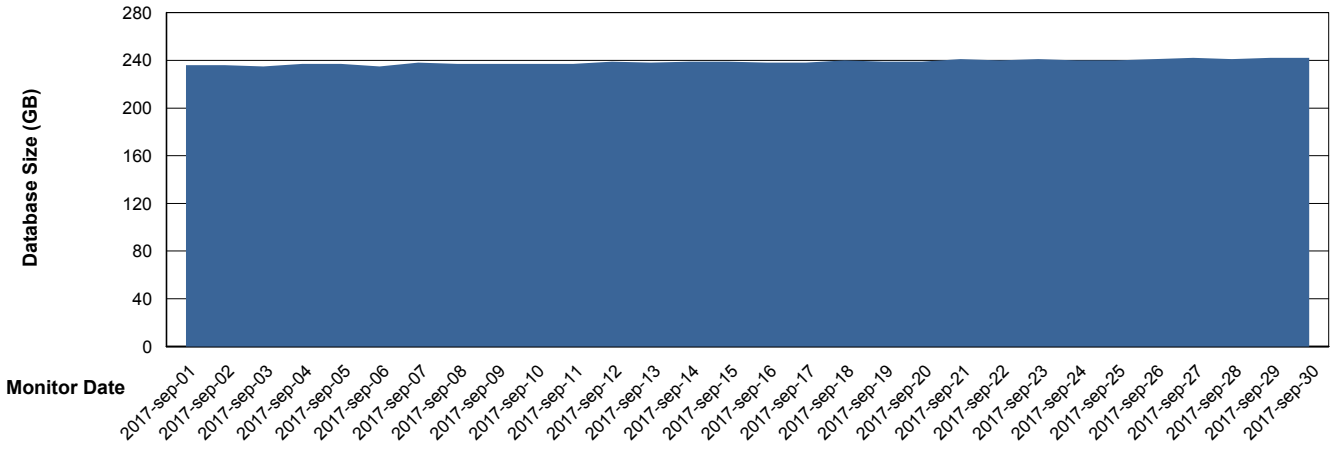

Database Performance CSCDB_Standby

DB Processes Max 500
DB Sessions Max 800

Weekly SLA Customer Report

Customer CSC_Production
 Database ID 50

DATABASE SIZE CSCDB_Primary

Database growth over last month

Database Tablespace CSCDB_Primary