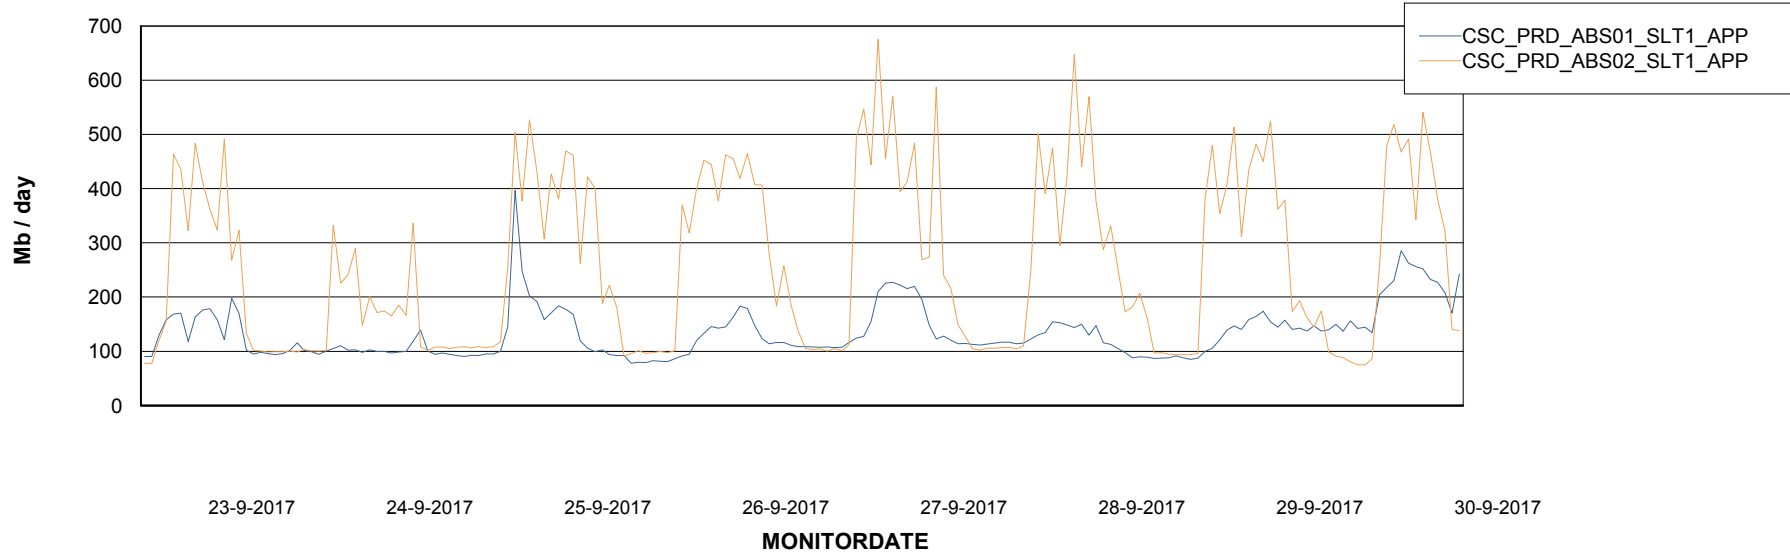

ABSSolute Application Server Services

Avg memory used per ABS Server Service