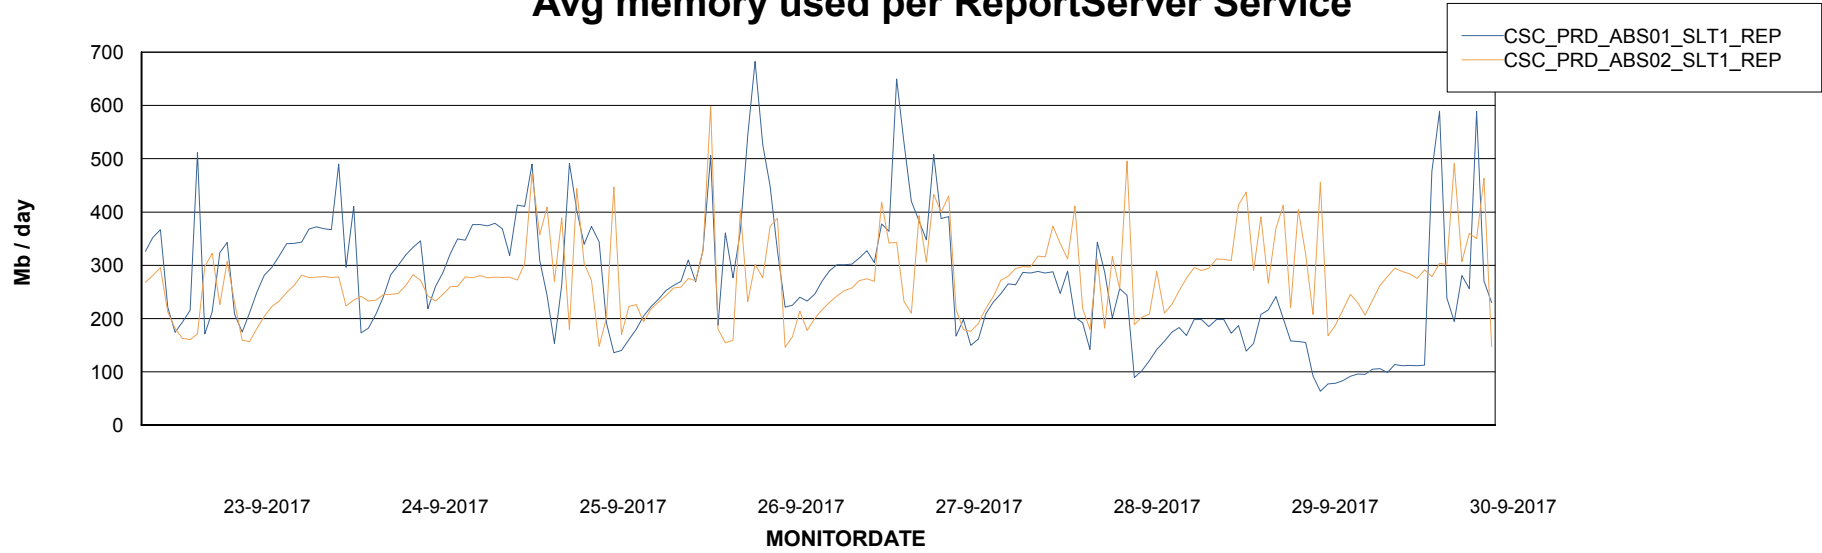

Avg memory used per ABS Server Service

Avg users per day per ABS server

Weekly SLA Customer Report

Customer CSC_Production
Database ID 50

ABSSolute Application ReportServer Services

Avg memory used per ReportServer Service