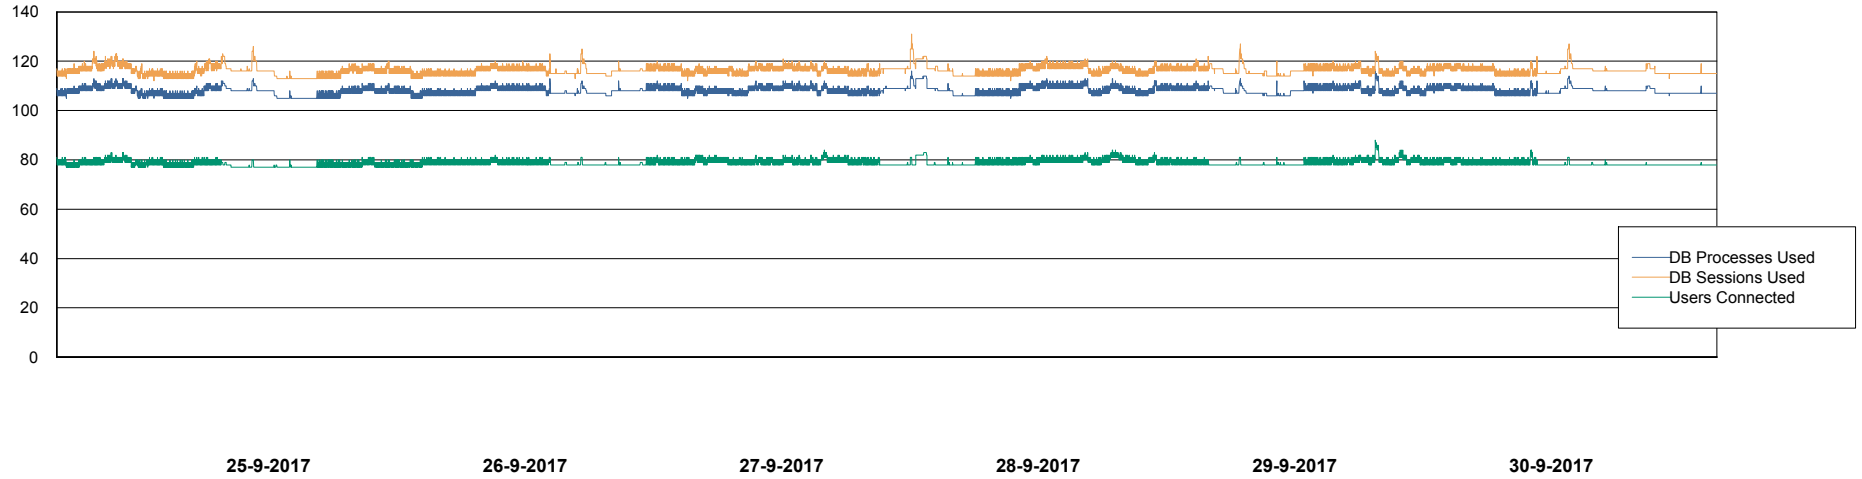

Database Performance CIWDB_Production

DB Processes Max 150
DB Sessions Max 248