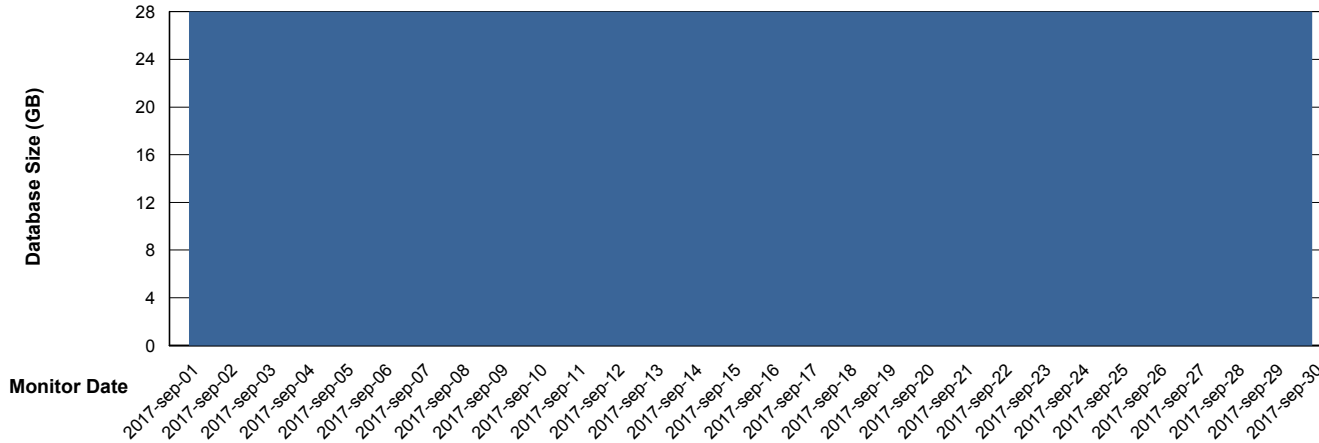

Database Performance CIWDB_Standby

DB Processes Max 150
DB Sessions Max 248

Weekly SLA Customer Report

Customer CIW Production
Database ID 45

DATABASE SIZE CIWDB_FutureLive

Database growth over last month

DATABASE SIZE CIWDB_FutureTest

Database growth over last month

Weekly SLA Customer Report

Customer CIW Production
Database ID 45

DATABASE SIZE CIWDB_Production

Database growth over last month

Weekly SLA Customer Report

Customer CIW Production
 Database ID 45