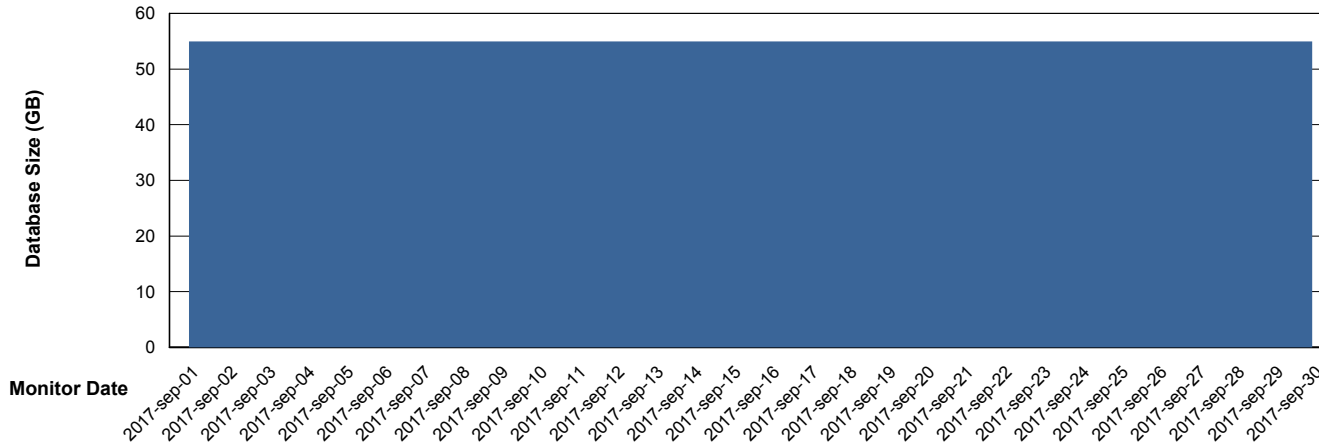

Database Performance CIWDB_Standby

DB Processes Max 150
DB Sessions Max 248

Weekly SLA Customer Report

Customer CIW Production
Database ID 45

DATABASE SIZE CIWDB_FutureLive

Database growth over last month

DATABASE SIZE CIWDB_FutureTest

Database growth over last month

Weekly SLA Customer Report

Customer CIW Production
Database ID 45

DATABASE SIZE CIWDB_Production

Database growth over last month

Weekly SLA Customer Report

Customer CIW Production
 Database ID 45