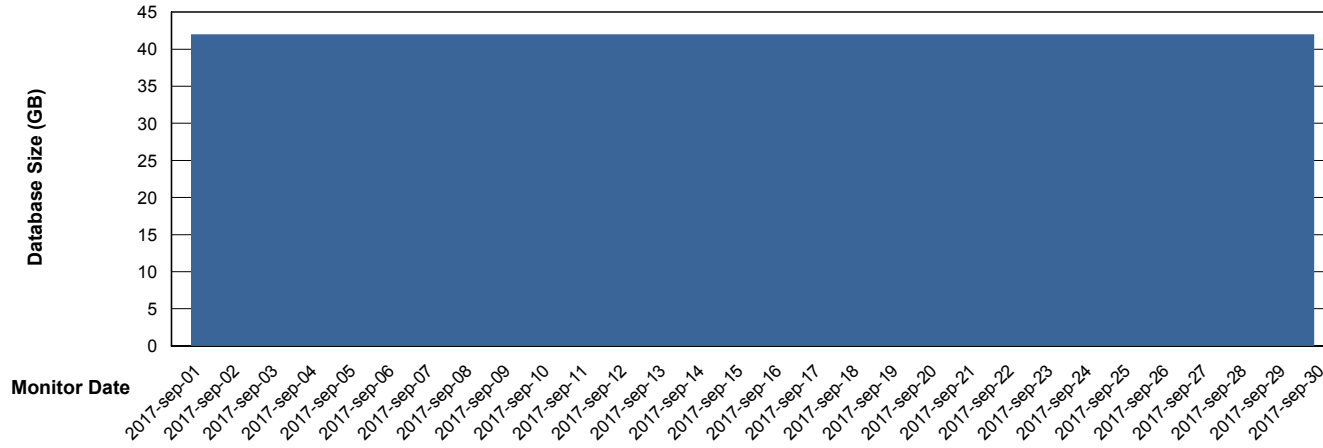

Database growth over last month

Weekly SLA Customer Report

Customer CIW Production
Database ID 45

DATABASE SIZE CIWDB_Production

Database growth over last month

Weekly SLA Customer Report

Customer CIW Production
 Database ID 45

Database Tablespace		CIWDB_FutureLive		
Date	Tablespace Name	Filesize (Gb)	Usedsize (Gb)	Percentage free
30-9-2017	ABSDATA	28	24	14
	INDX	4	3	25
29-9-2017	ABSDATA	28	24	14
	INDX	4	3	25
28-9-2017	ABSDATA	28	24	14
	INDX	4	3	25
27-9-2017	ABSDATA	28	24	14
	INDX	4	3	25
26-9-2017	ABSDATA	28	24	14
	INDX	4	3	25
25-9-2017	ABSDATA	28	24	14
	INDX	4	3	25
24-9-2017	ABSDATA	28	24	14
	INDX	4	3	25