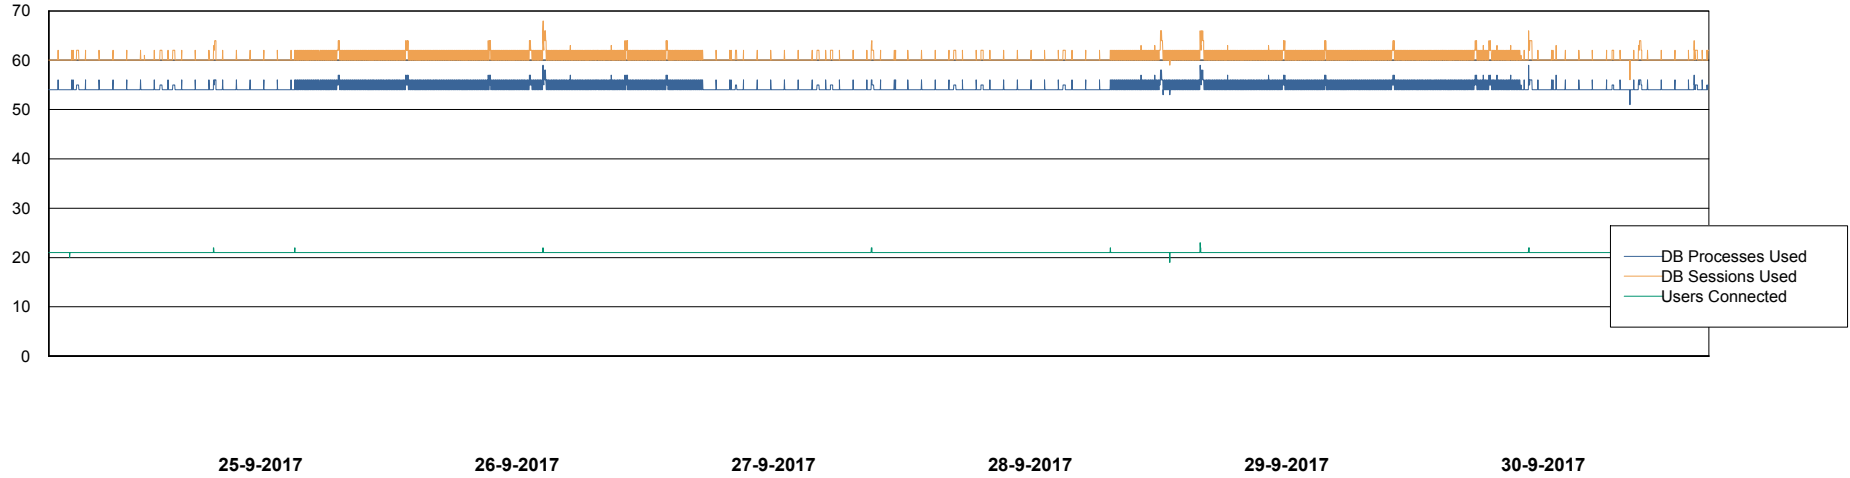

Database Performance CIWDB_FutureStandby

DB Processes Max 300
DB Sessions Max 472

Weekly SLA Customer Report

Customer CIW Production
Database ID 45

Database Performance CIWDB_FutureTest

DB Processes Max 300
DB Sessions Max 472