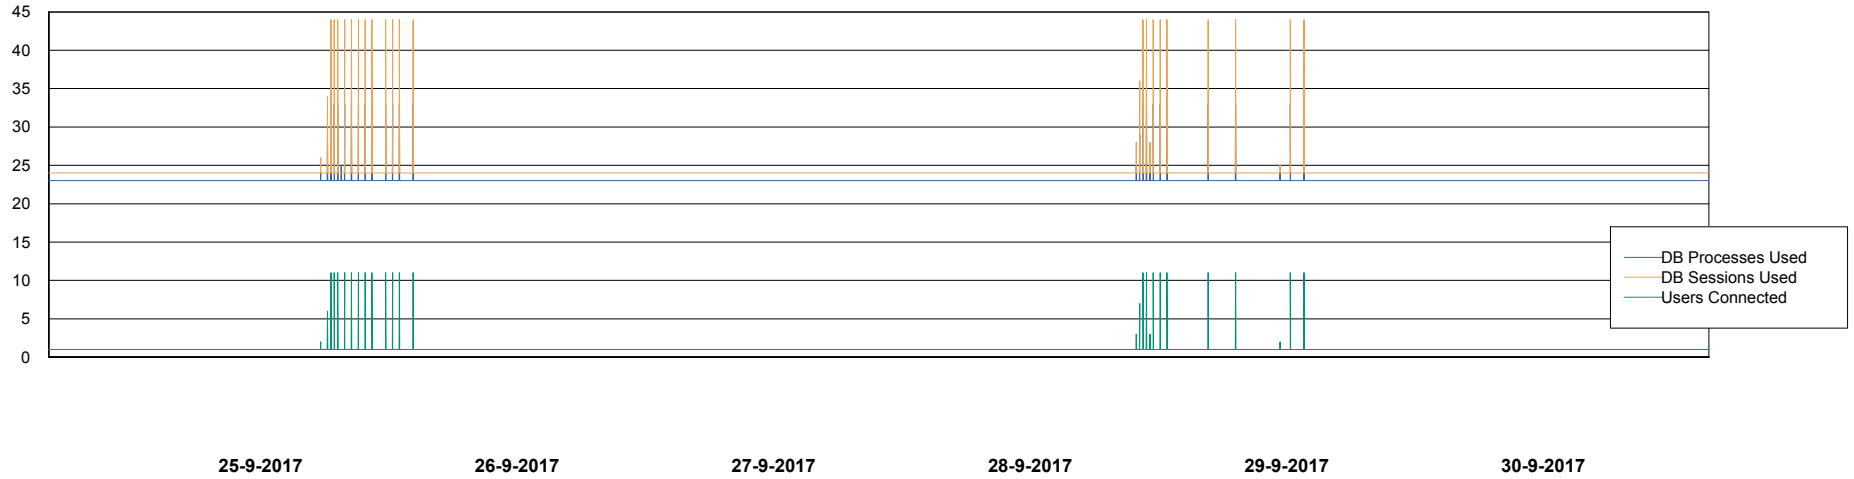

Weekly SLA Customer Report

Customer CIW Production
Database ID 45

Database Performance CIWDB_Production

DB Processes Max 150
DB Sessions Max 248

Weekly SLA Customer Report

Customer CIW Production
Database ID 45

Database Performance CIWDB_Standby

DB Processes Max 150
DB Sessions Max 248

Weekly SLA Customer Report

Customer CIW Production
Database ID 45

DATABASE SIZE CIWDB_FutureLive

Database growth over last month

DATABASE SIZE CIWDB_FutureTest