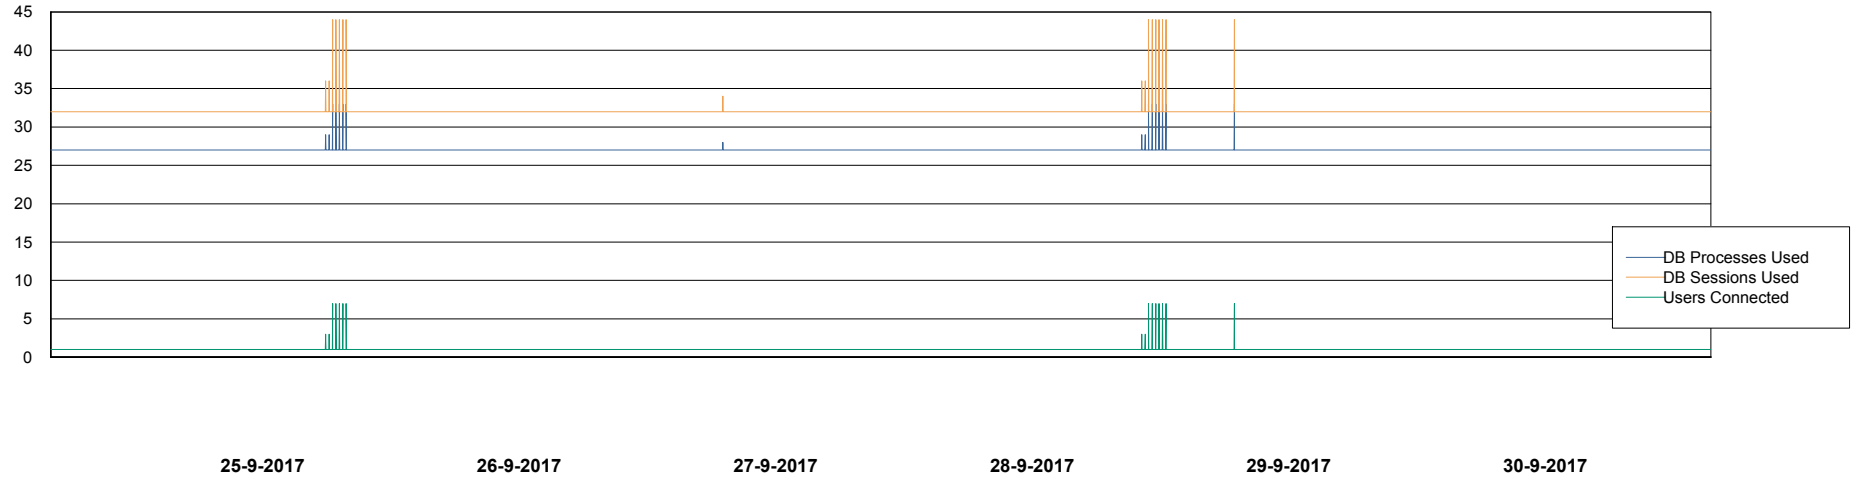

Database Performance CIWDB_FutureStandby

DB Processes Max 300
DB Sessions Max 472