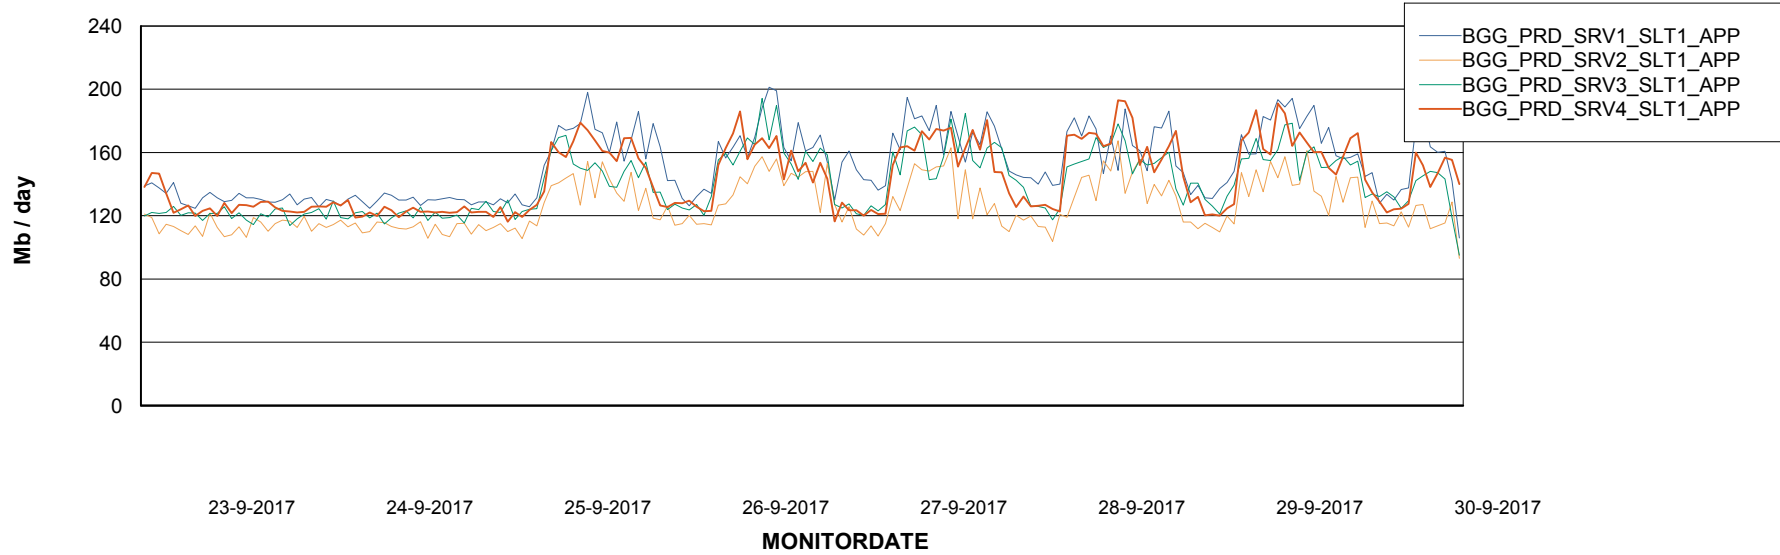

ABSSolute Application Server Services

Avg memory used per ABS Server Service