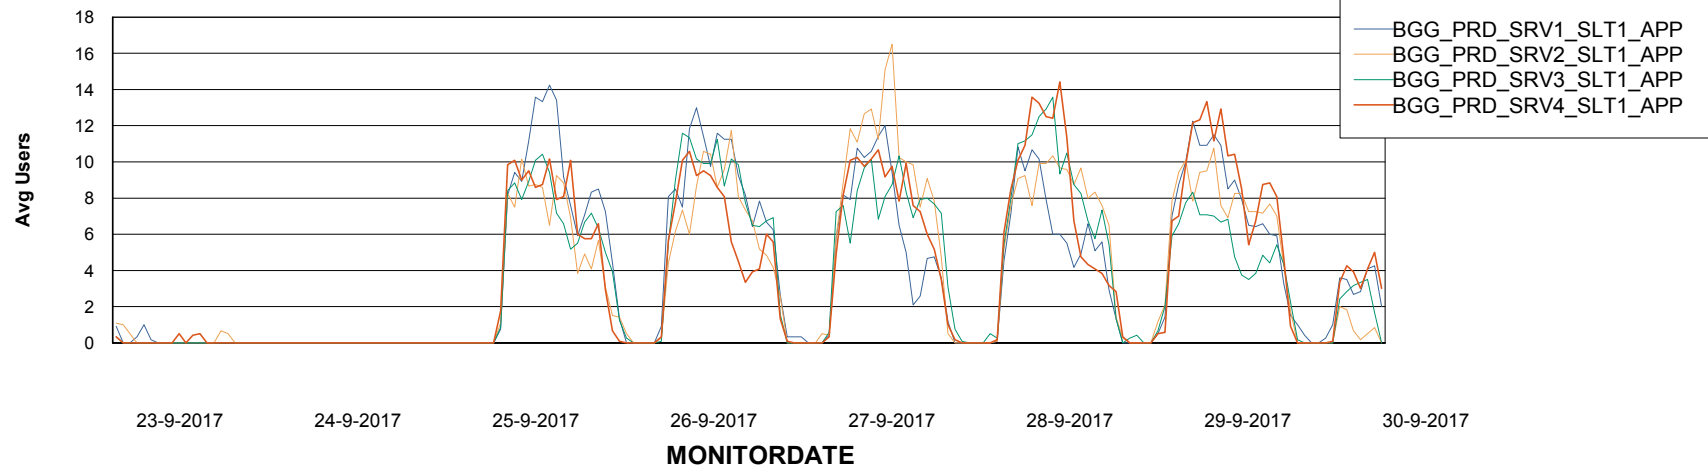

Avg users per day per ABS server