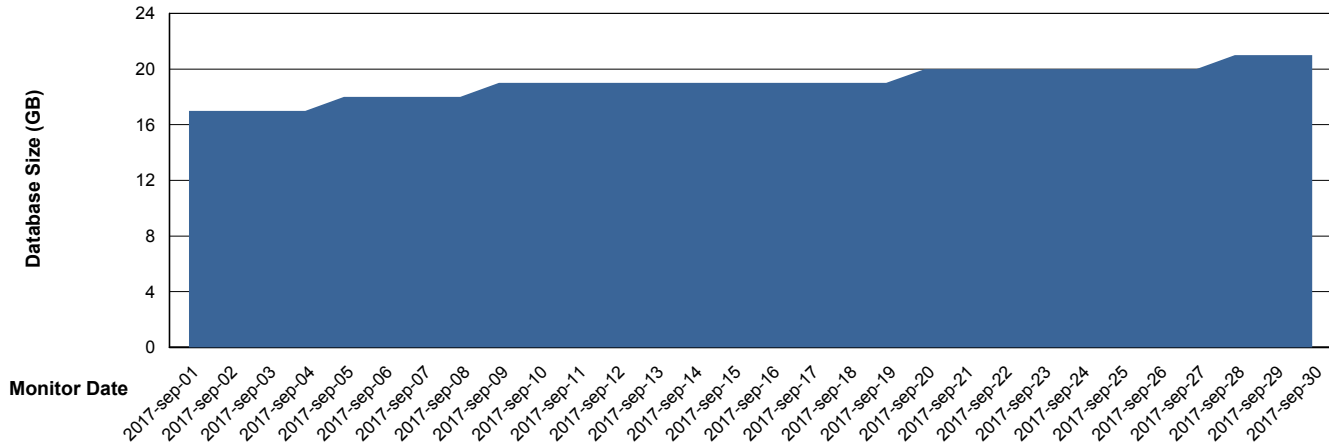

# Weekly SLA Customer Report

Customer BGG\_Production  
Database ID 58

DATABASE SIZE BGGDB\_BI

### Database growth over last month

DATABASE SIZE BGGDB\_Production

### Database growth over last month