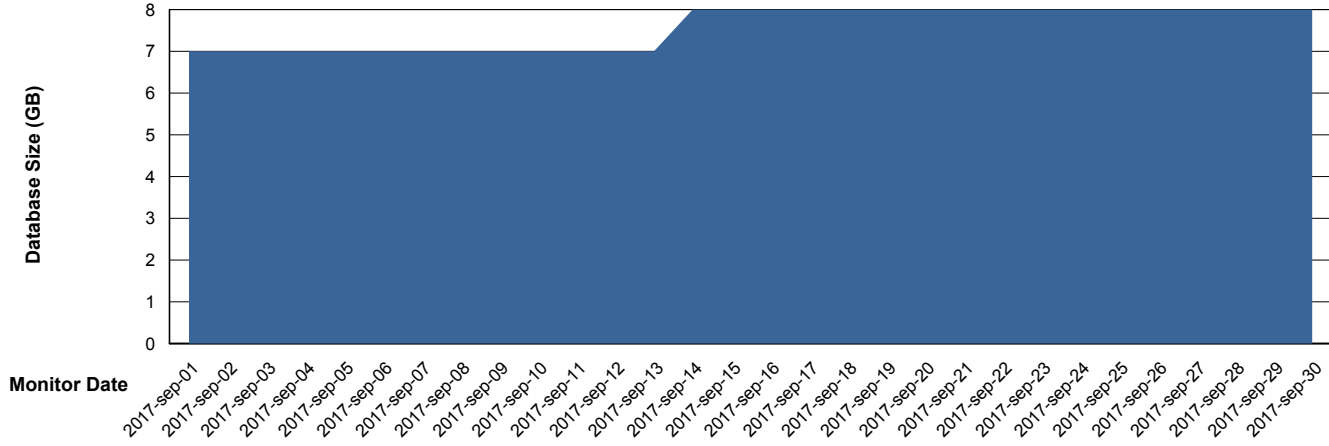

DATABASE SIZE BGGDB_BI

Database growth over last month