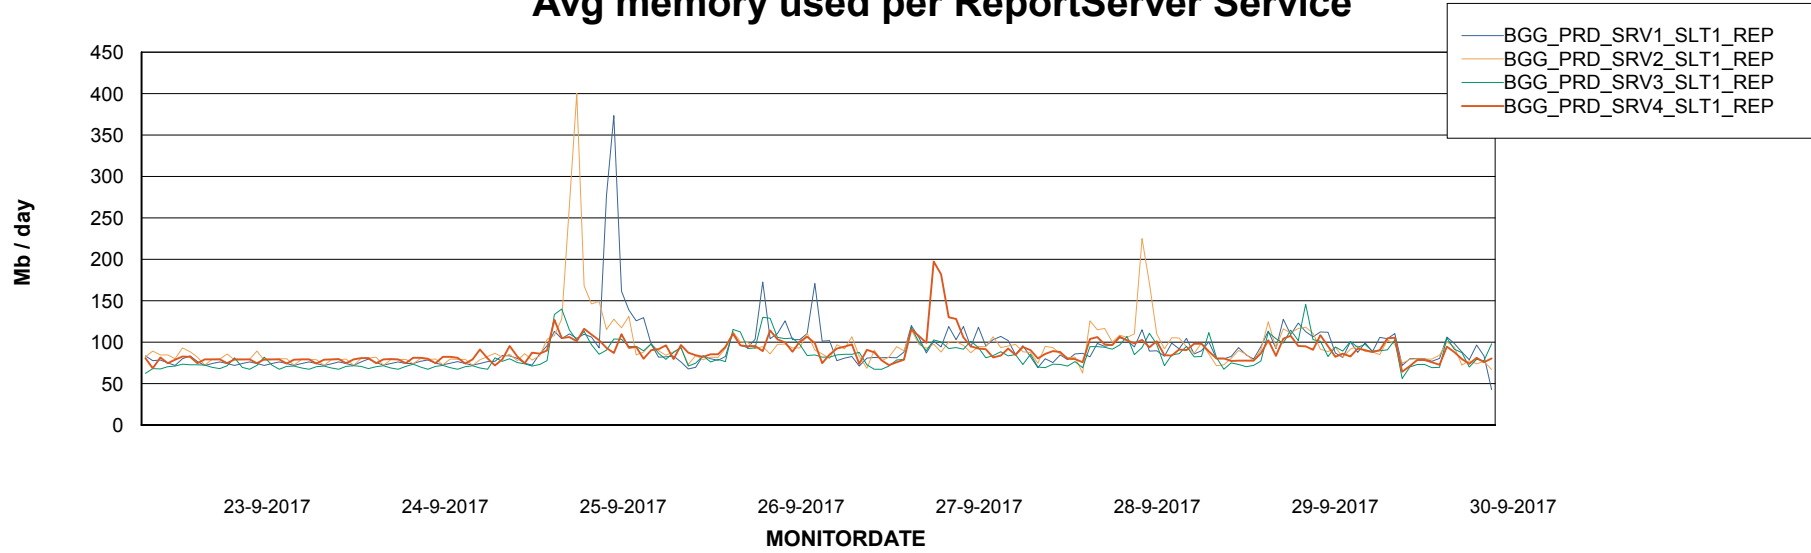

ABSolute Application ReportServer Services

Avg memory used per ReportServer Service