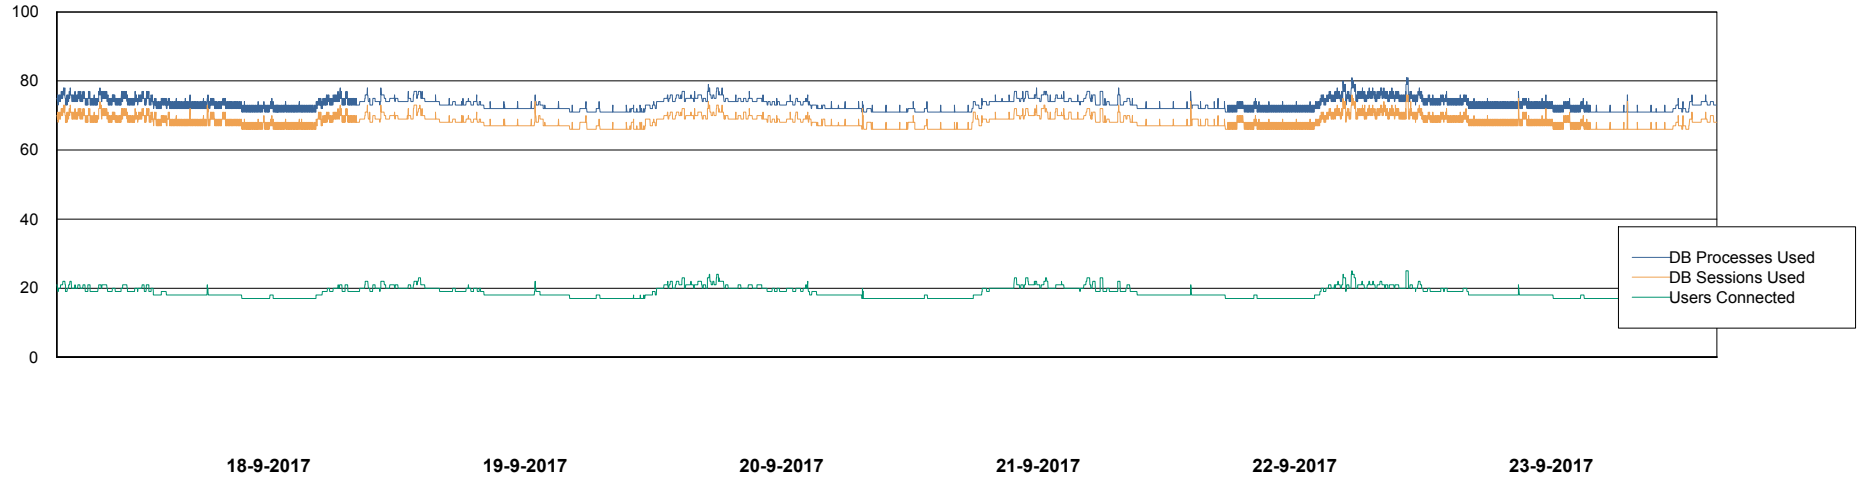

Database Performance WBLDB_Production

DB Processes Max 500
DB Sessions Max 772