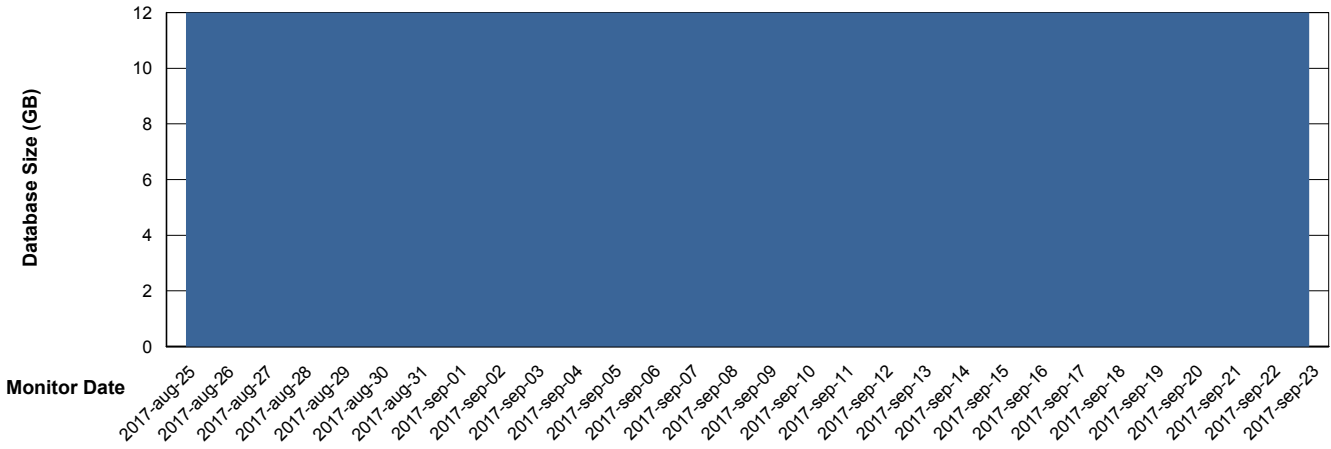

Database Performance WBLDB_Standby

DB Processes Max 500
DB Sessions Max 772

Weekly SLA Customer Report

Customer WBL_Production
 Database ID 40

DATABASE SIZE WBLDB_Production

Database growth over last month

Database Tablespace WBLDB_Production

Date	Tablespace Name	Filesize (Gb)	Usedsize (Gb)	Percentage free
23-9-2017	ABSDATA	6	5	17
	INDX	8	5	38
22-9-2017	ABSDATA	6	5	17
	INDX	8	5	38
21-9-2017	ABSDATA	6	5	17
	INDX	8	5	38
20-9-2017	ABSDATA	6	5	17
	INDX	8	5	38
19-9-2017	ABSDATA	6	5	17
	INDX	8	5	38
18-9-2017	ABSDATA	6	5	17
	INDX	8	5	38
17-9-2017	ABSDATA	6	5	17
	INDX	8	5	38