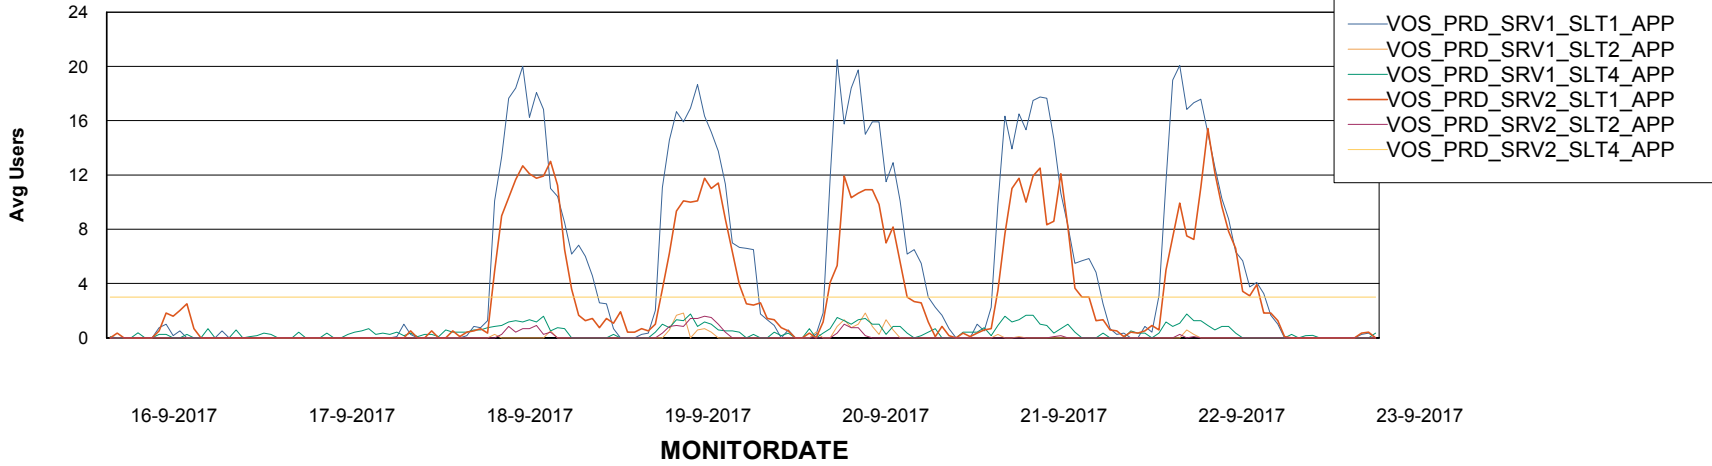

Weekly SLA Customer Report

Customer VOS_Production
Database ID 68

ABSSolute Application Server Services

Avg memory used per ABS Server Service

Avg users per day per ABS server

Weekly SLA Customer Report

Customer VOS_Production
Database ID 68