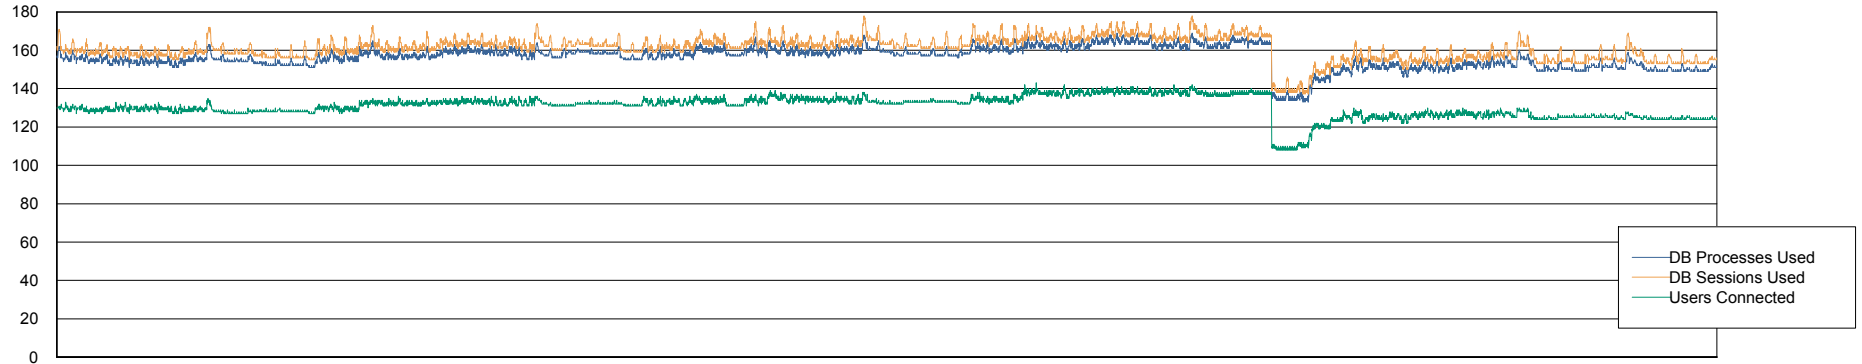

Database Performance VOSDB_Production

DB Processes Max 200
DB Sessions Max 322

18-9-2017 19-9-2017 20-9-2017 21-9-2017 22-9-2017 23-9-2017