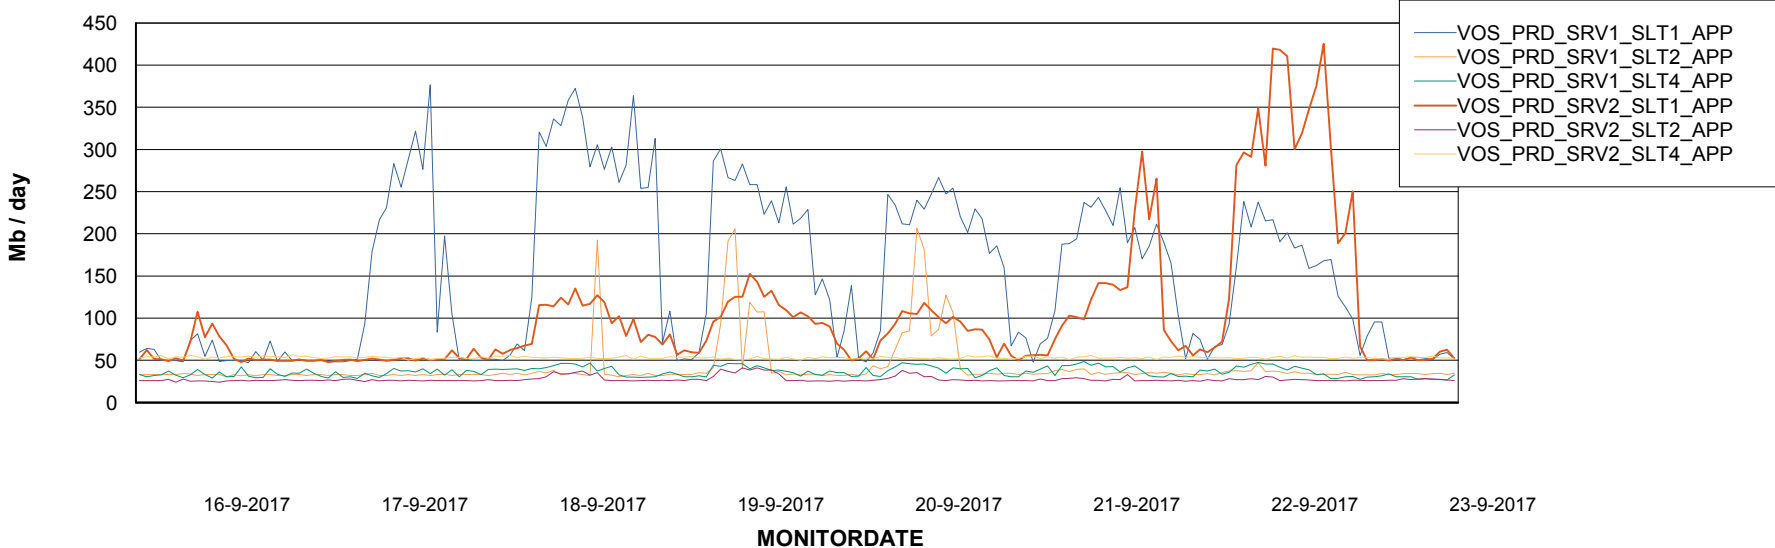

ABSSolute Application Server Services

Avg memory used per ABS Server Service