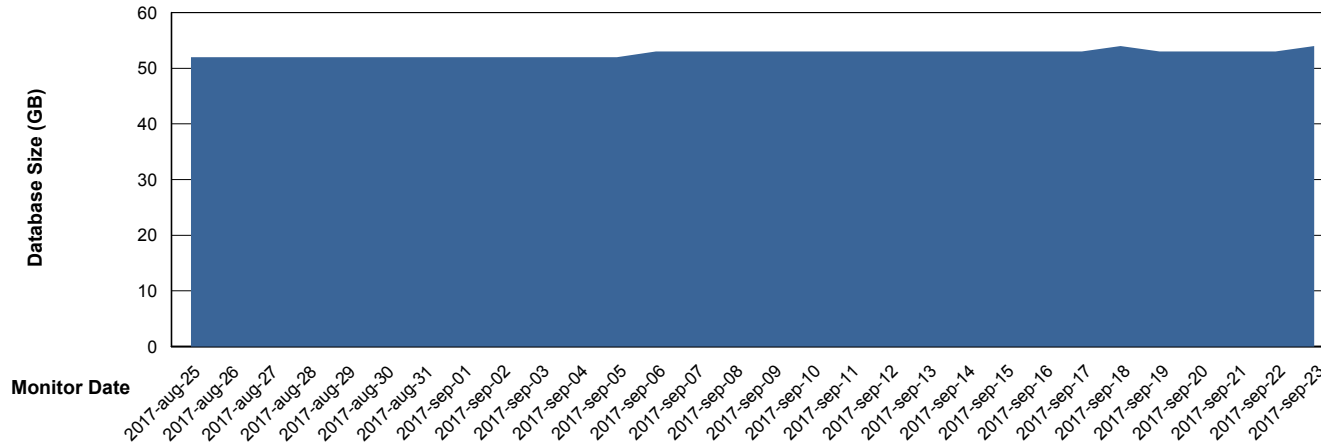

Database Performance VOSDB_Production

DB Processes Max 200
DB Sessions Max 322

18-9-2017 19-9-2017 20-9-2017 21-9-2017 22-9-2017 23-9-2017

18-9-2017 19-9-2017 20-9-2017 21-9-2017 22-9-2017 23-9-2017

Weekly SLA Customer Report

Customer VOS_Production
Database ID 68

DATABASE SIZE VOSBIDB_Production

Database growth over last month

DATABASE SIZE VOSDB_Production

Database growth over last month

Weekly SLA Customer Report

Customer VOS_Production
Database ID 68