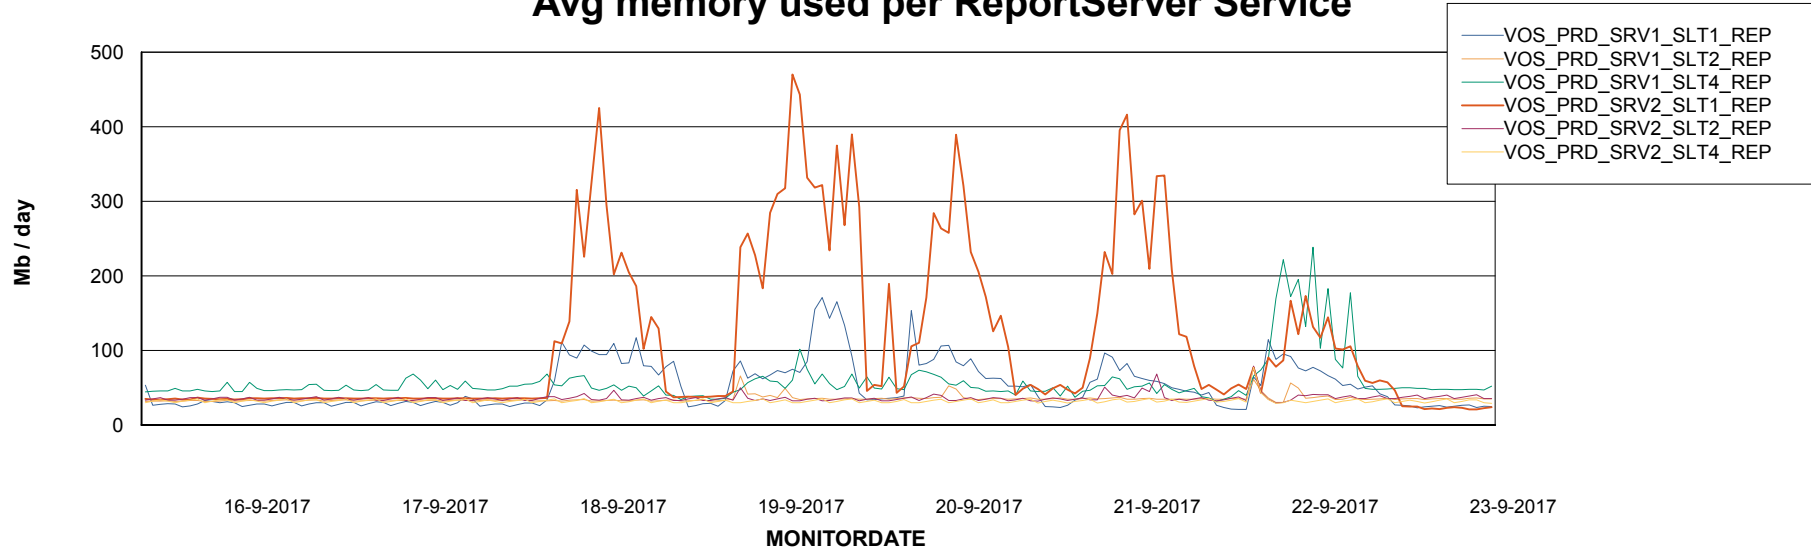

ABSSolute Application ReportServer Services

Avg memory used per ReportServer Service