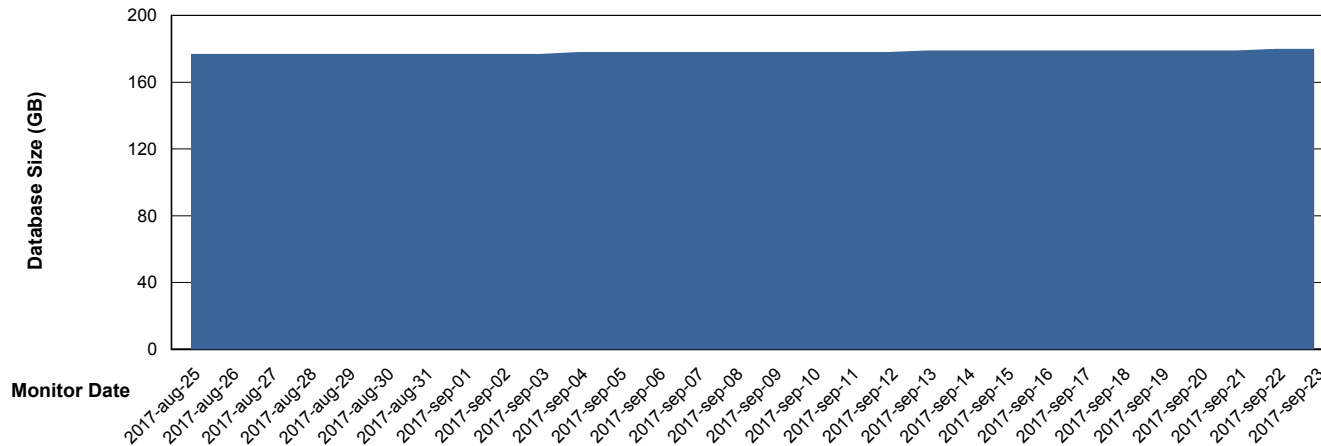

Customer VOS_Production
Database ID 68

DATABASE SIZE VOSBIDB_Production

Database growth over last month

DATABASE SIZE VOSDB_Production

Database growth over last month

Weekly SLA Customer Report

Customer VOS_Production
Database ID 68

Database Tablespace		VOSBIDB_Production		
Date	Tablespace Name	Filesize (Gb)	Usedsize (Gb)	Percentage free
23-9-2017	ABSDATA	26	21	19
	INDX	40	29	28
22-9-2017	ABSDATA	26	21	19
	INDX	40	29	28
21-9-2017	ABSDATA	26	21	19
	INDX	40	29	28
20-9-2017	ABSDATA	26	21	19
	INDX	40	29	28
19-9-2017	ABSDATA	26	21	19
	INDX	40	29	28
18-9-2017	ABSDATA	26	21	19
	INDX	40	29	28
17-9-2017	ABSDATA	26	21	19
	INDX	40	29	28