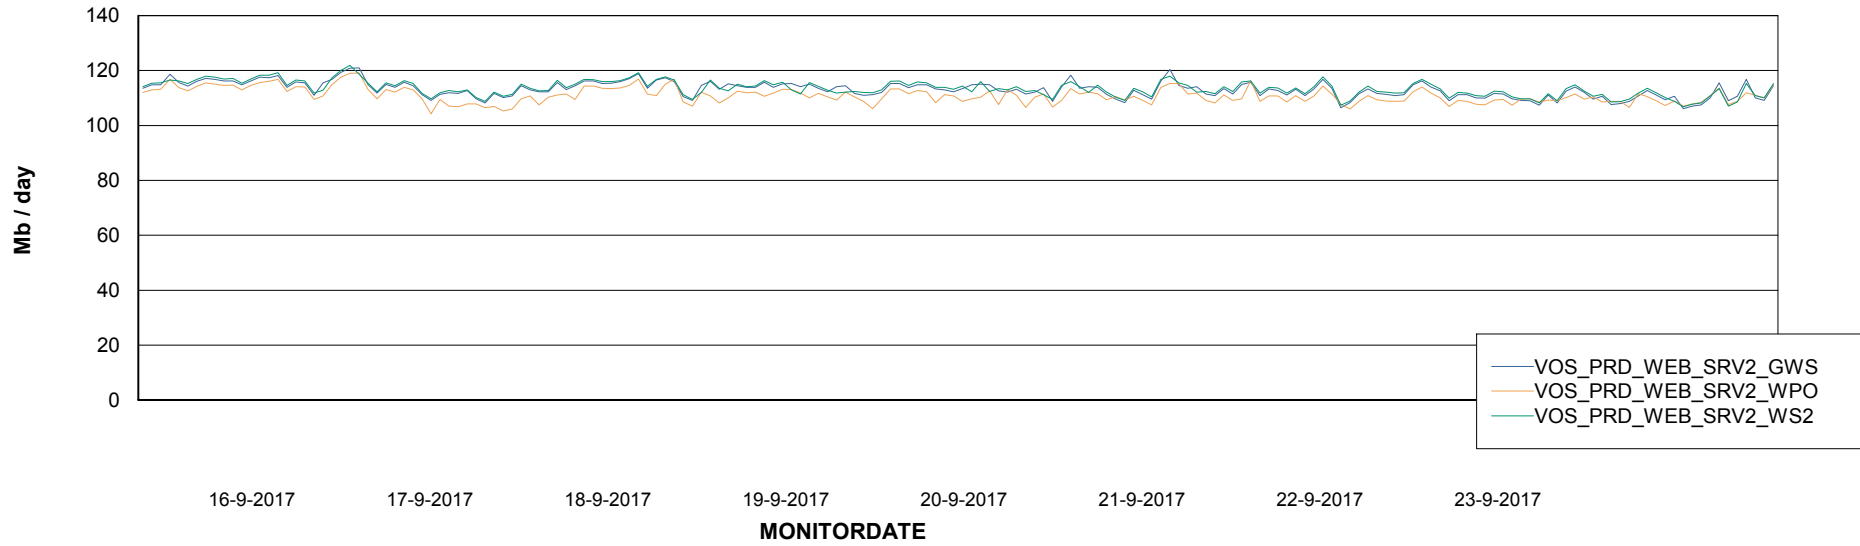

ABSSolute Application ReportServer Services

Avg memory used per ReportServer Service

Weekly SLA Customer Report

Customer VOS_Production
Database ID 68

ABSSolute Web Component Services

Avg memory used per ABS Web component