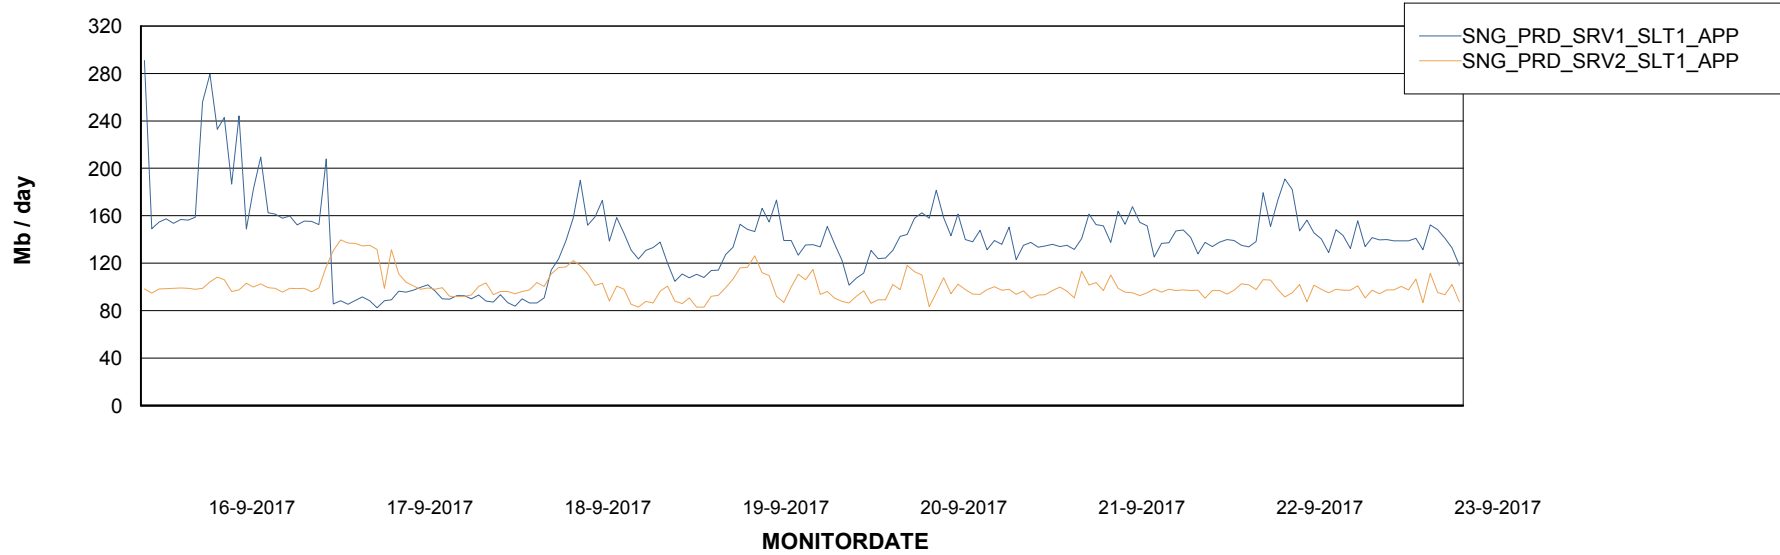

ABSSolute Application Server Services

Avg memory used per ABS Server Service