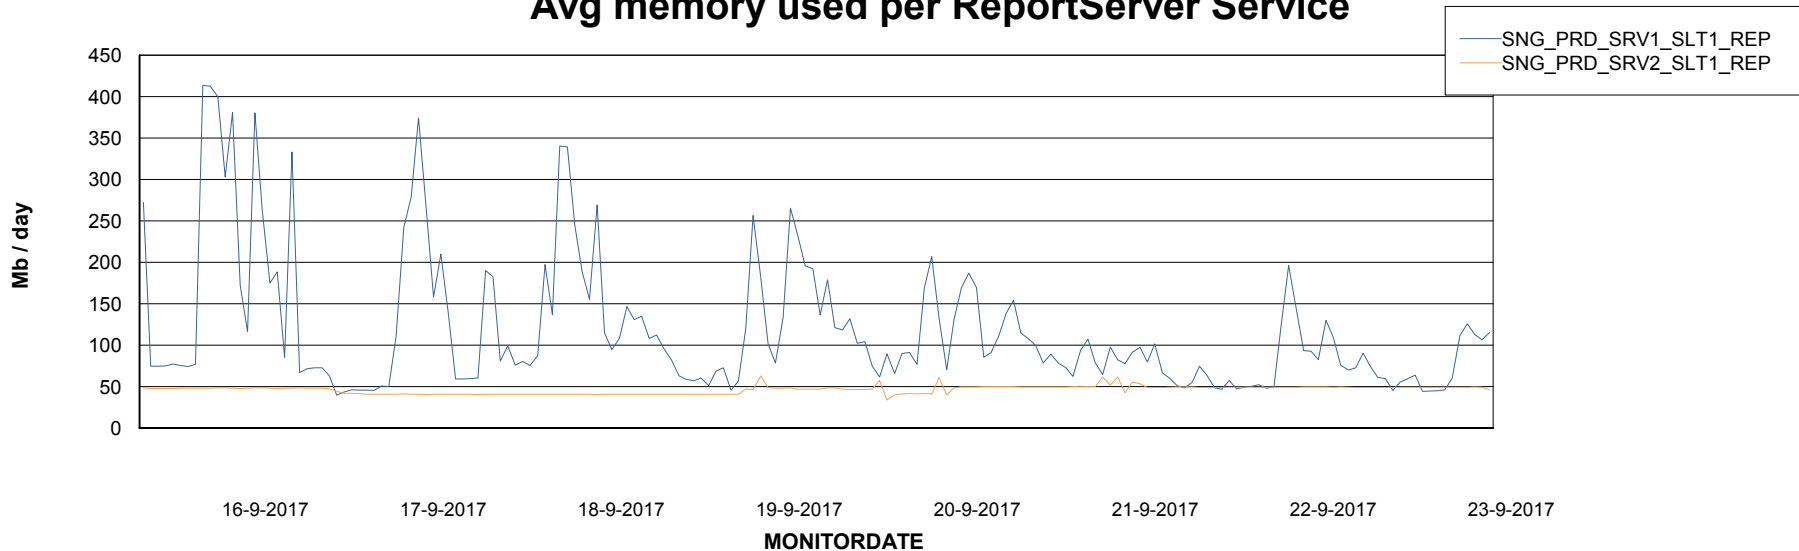

ABSSolute Application ReportServer Services

Avg memory used per ReportServer Service