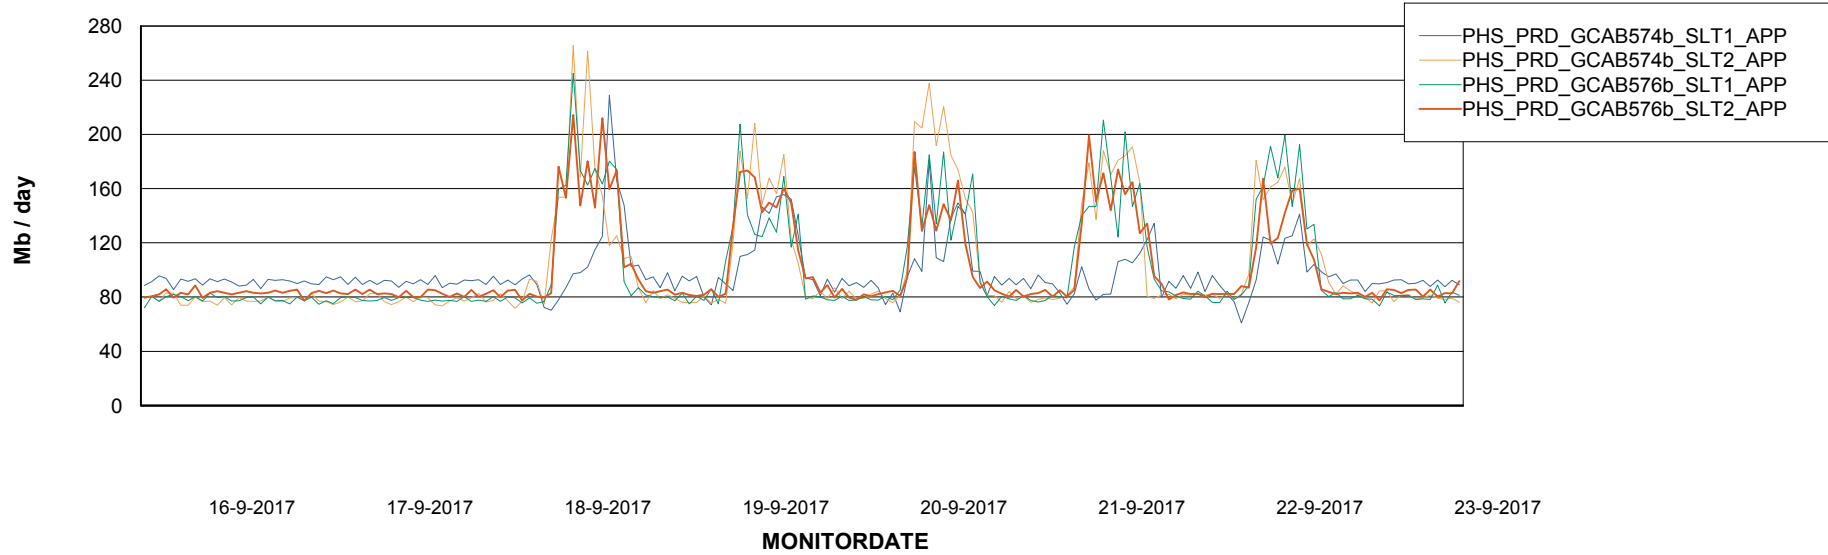

ABSSolute Application Server Services

Avg memory used per ABS Server Service