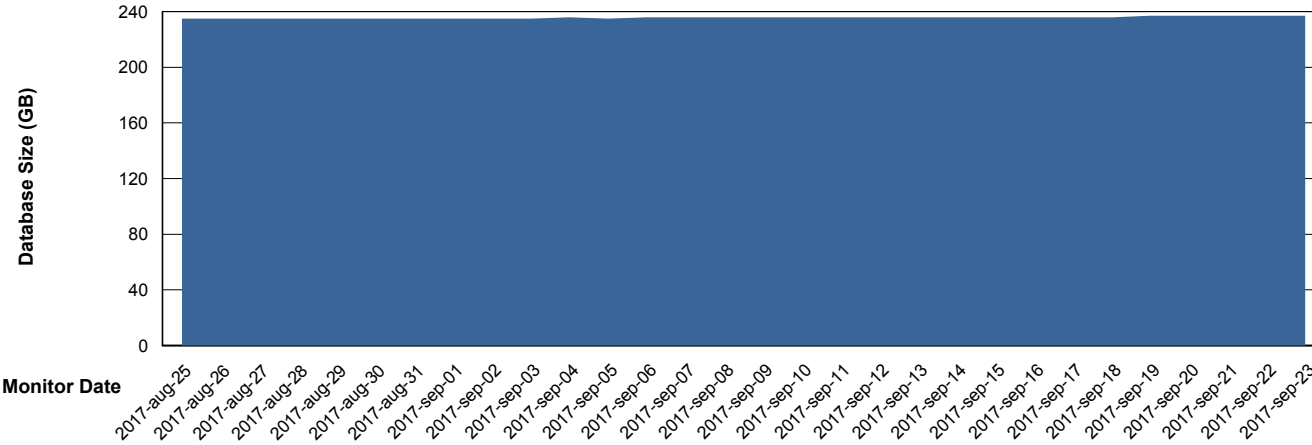

Database Performance PCODB_Standby

DB Processes Max 520
DB Sessions Max 804

Weekly SLA Customer Report

Customer PCO Production
 Database ID 44

DATABASE SIZE PCODB_Production

Database growth over last month