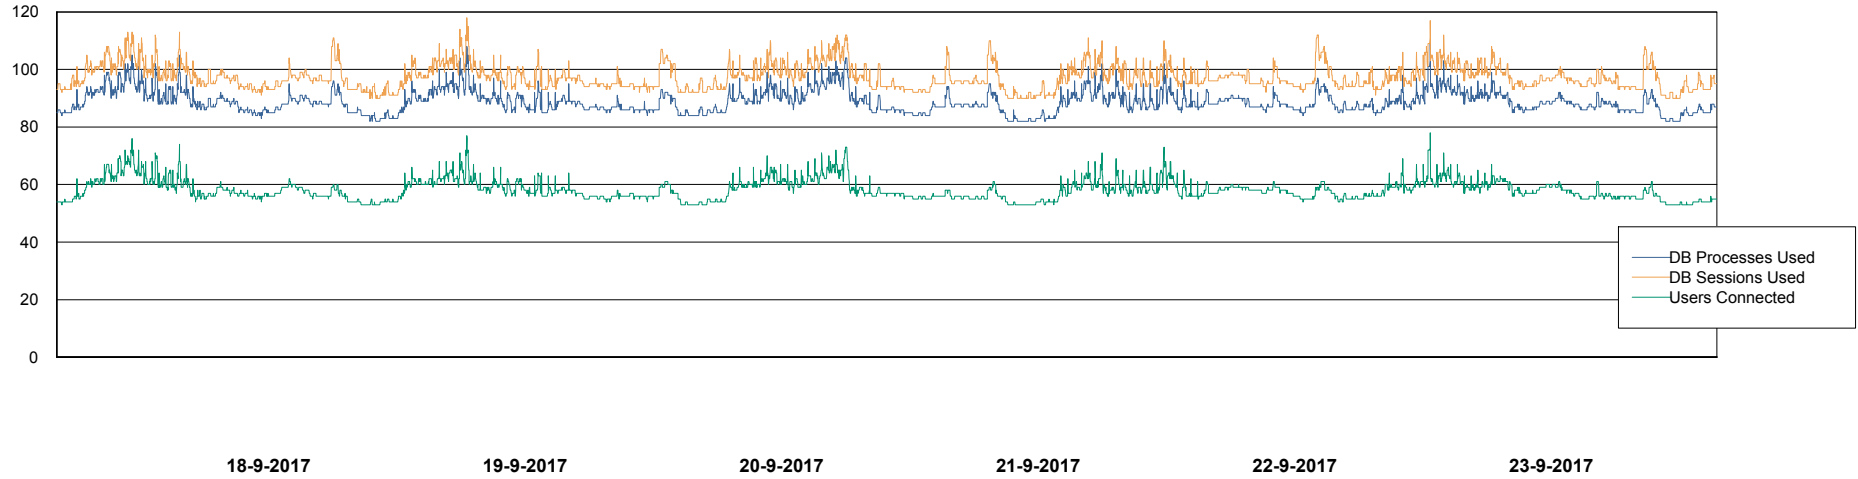

Database Performance PCODB_Production

DB Processes Max 300
DB Sessions Max 480