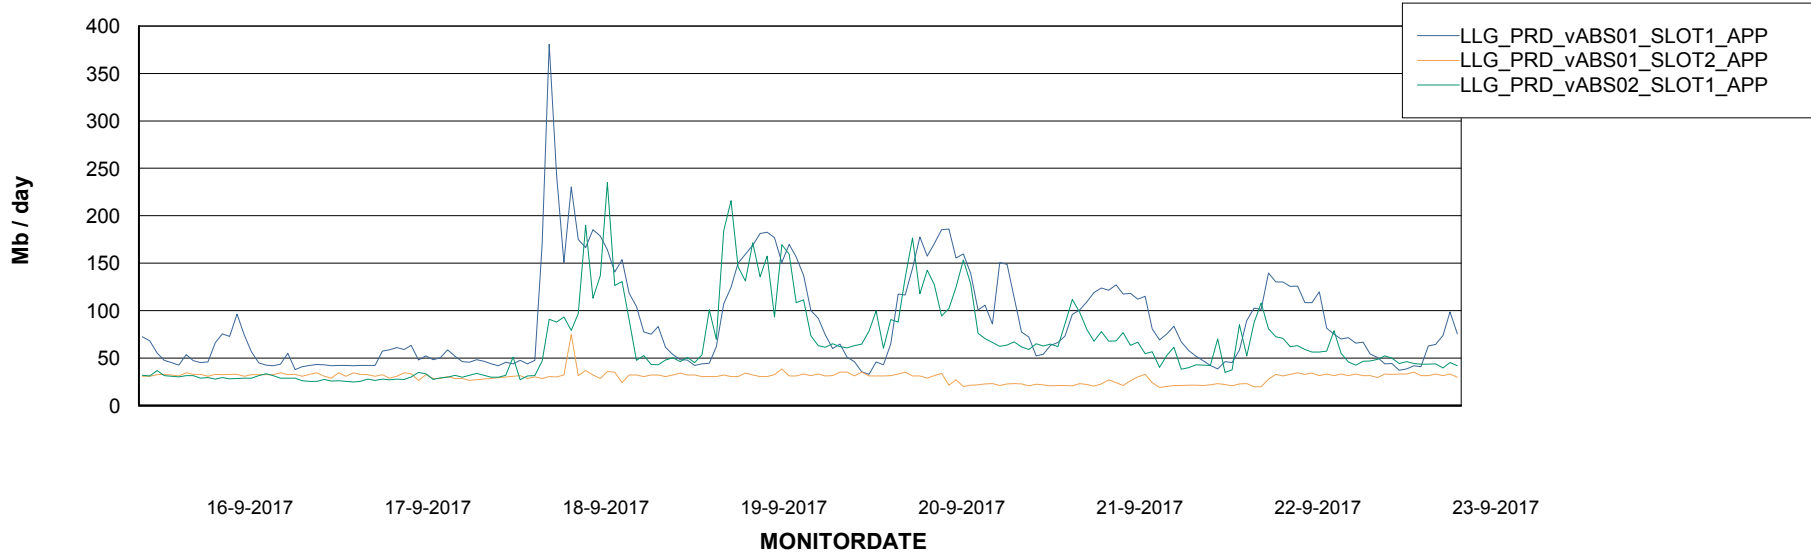

ABSolute Application Server Services

Avg memory used per ABS Server Service