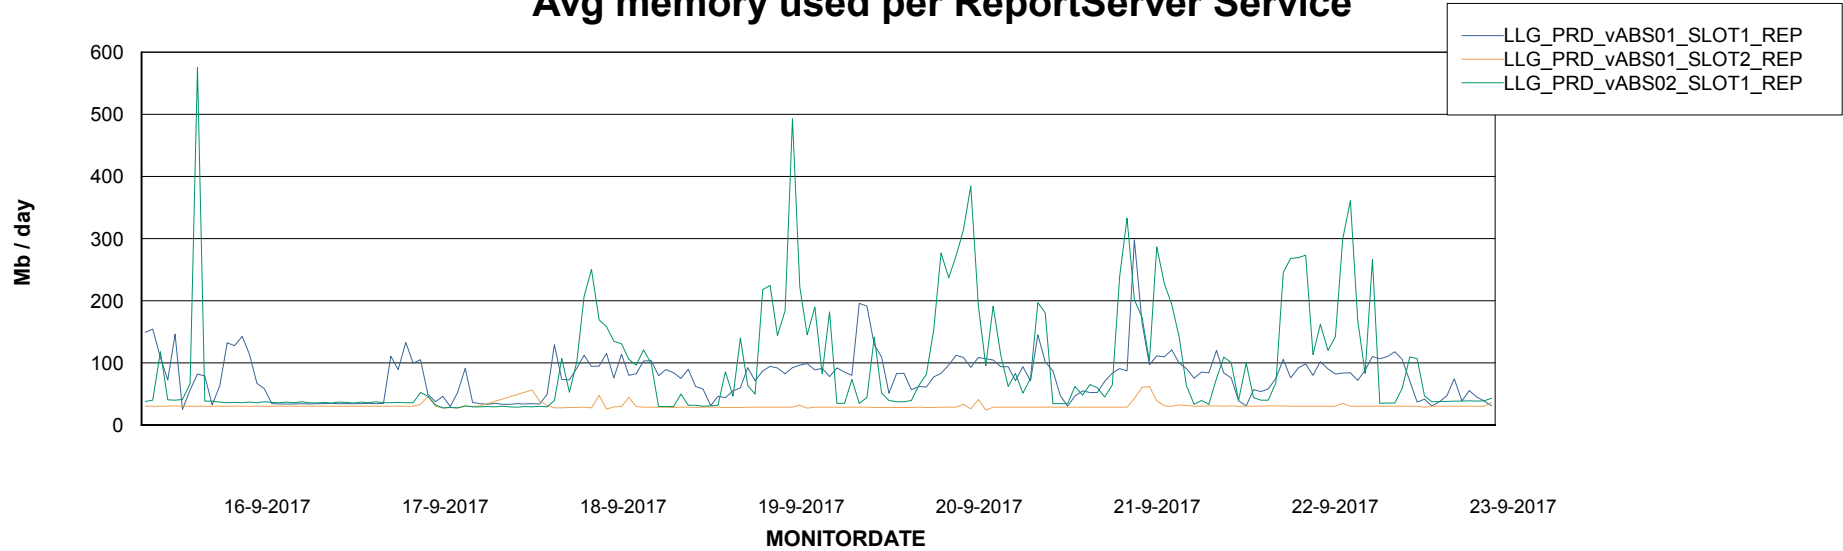

ABSSolute Application ReportServer Services

Avg memory used per ReportServer Service