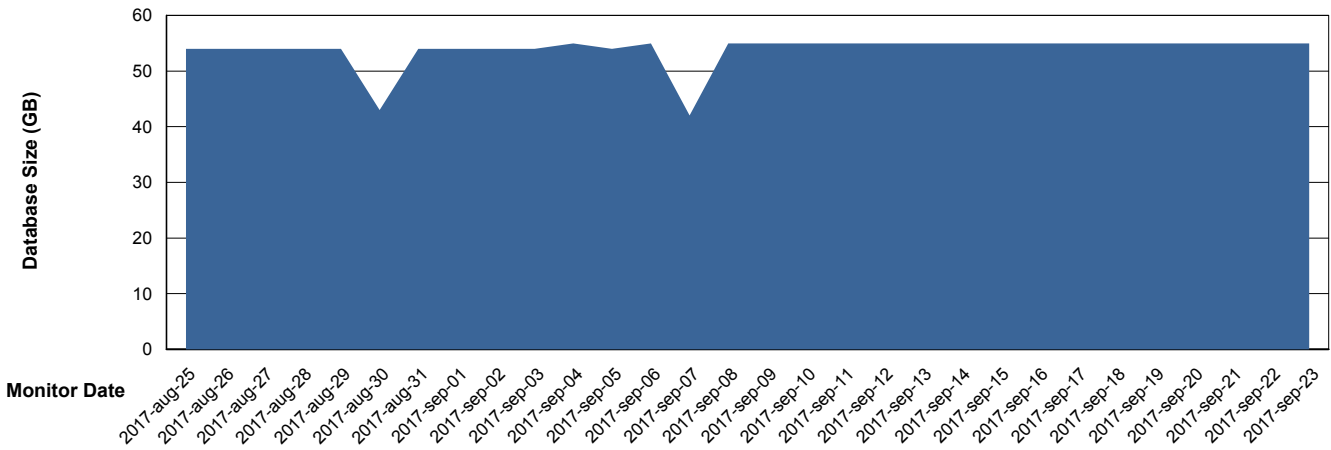

DATABASE SIZE LLGDBBI_Production

Database growth over last month