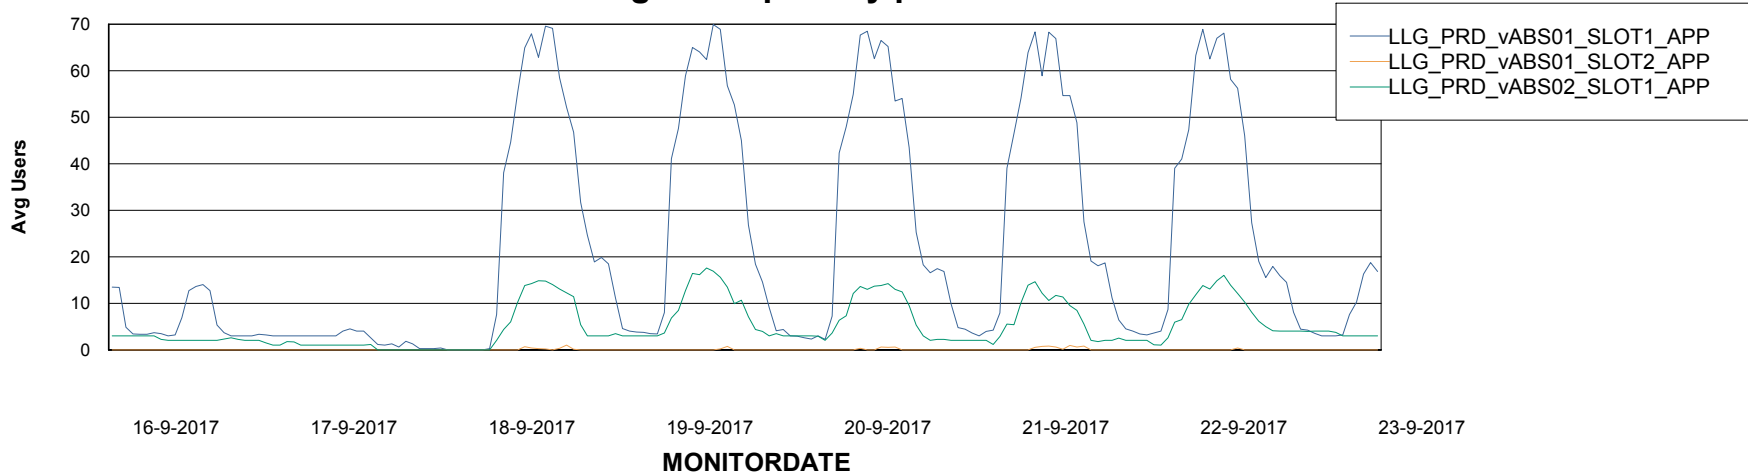

Avg users per day per ABS server