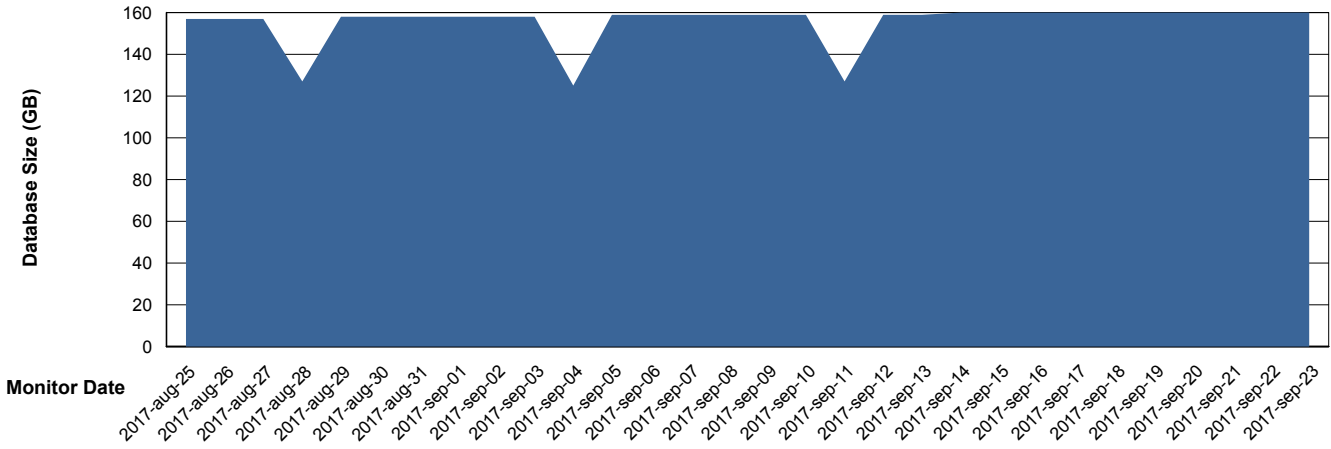

DATABASE SIZE LLGDB_Production

Database growth over last month