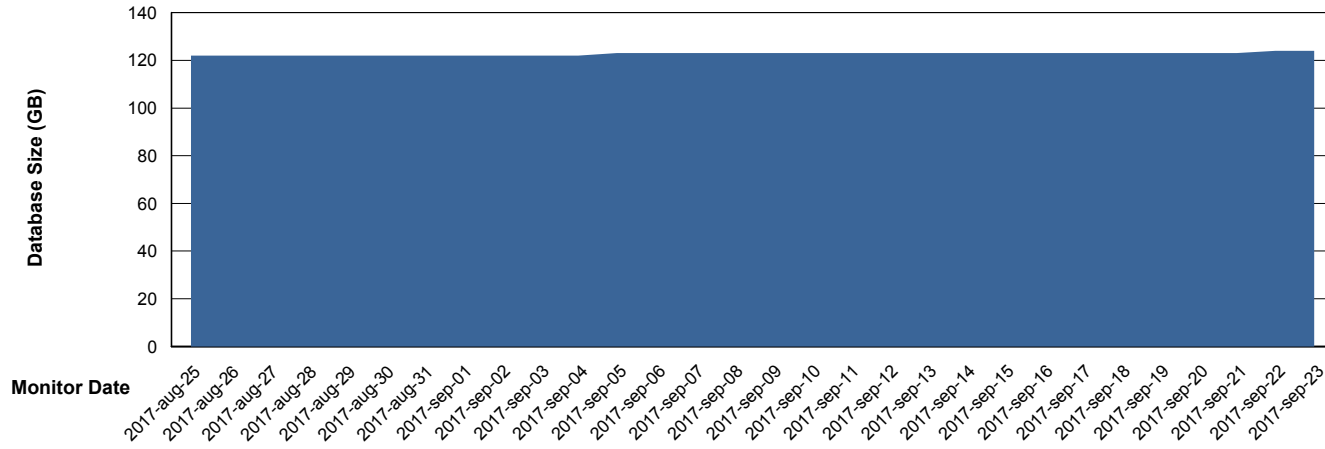

DATABASE SIZE DFDDDB_Production

Database growth over last month