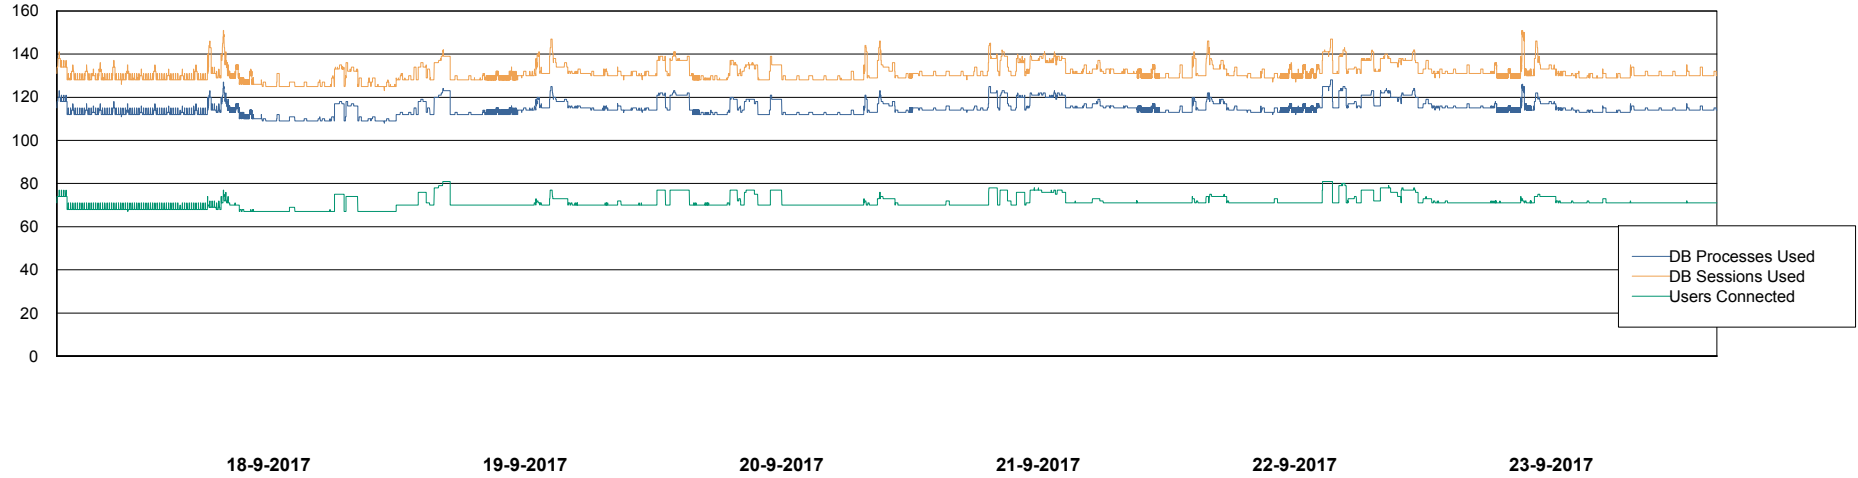

Database Performance DFDDDB_Production

DB Processes Max 600
DB Sessions Max 928