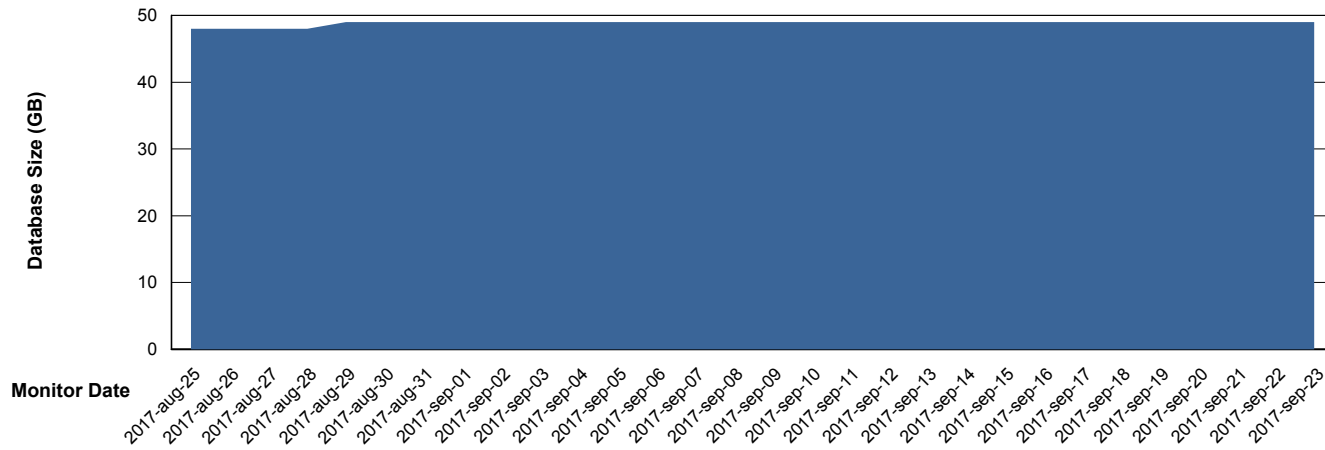

Weekly SLA Customer Report

Customer DFD Production
Database ID 39

DATABASE SIZE DFDDDB_Production

Database growth over last month

DATABASE SIZE DFDDDBI_Production

Database growth over last month

Weekly SLA Customer Report