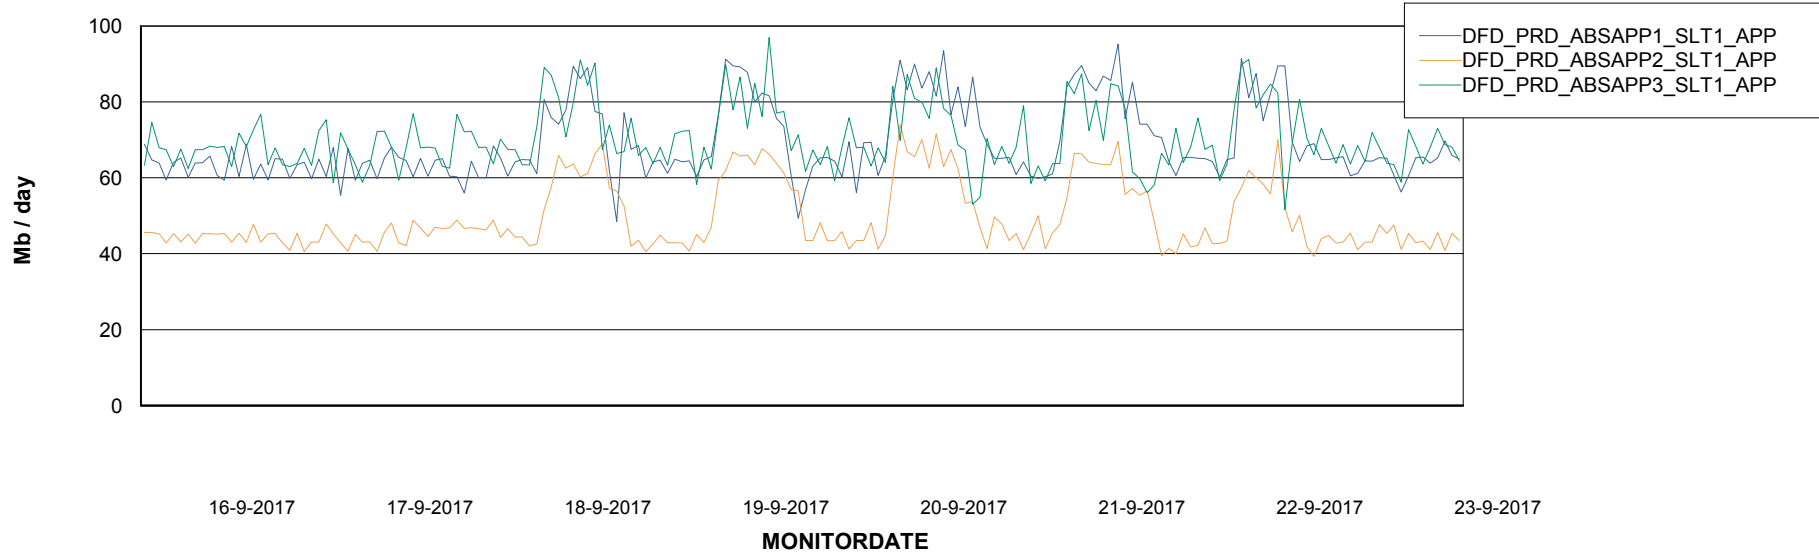

Standby Database Health DFD Production

Recovery lag for last 7 days

Weekly SLA Customer Report

Customer DFD Production
Database ID 39

ABSSolute Application Server Services

Avg memory used per ABS Server Service