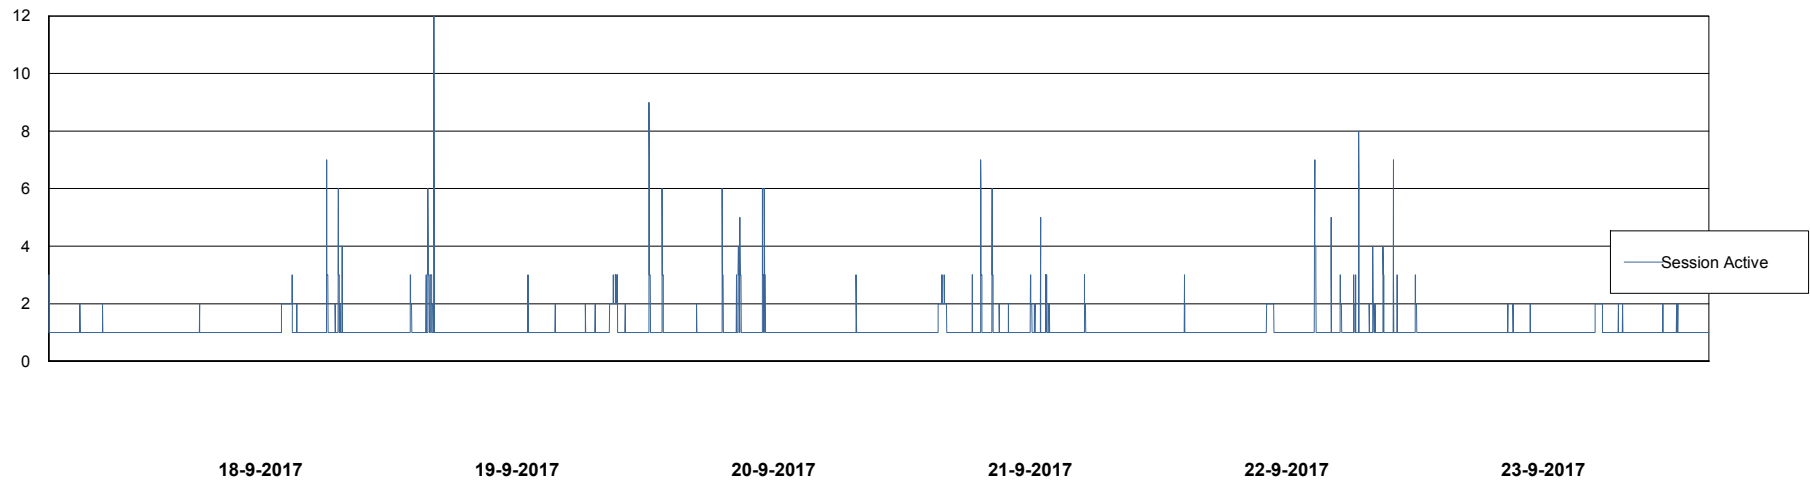

Database Performance DFDDB_Standby

DB Processes Max 600
DB Sessions Max 928

Weekly SLA Customer Report

Customer DFD Production
Database ID 39

Database Performance DFDDDBBI_Production

DB Processes Max 500
DB Sessions Max 772