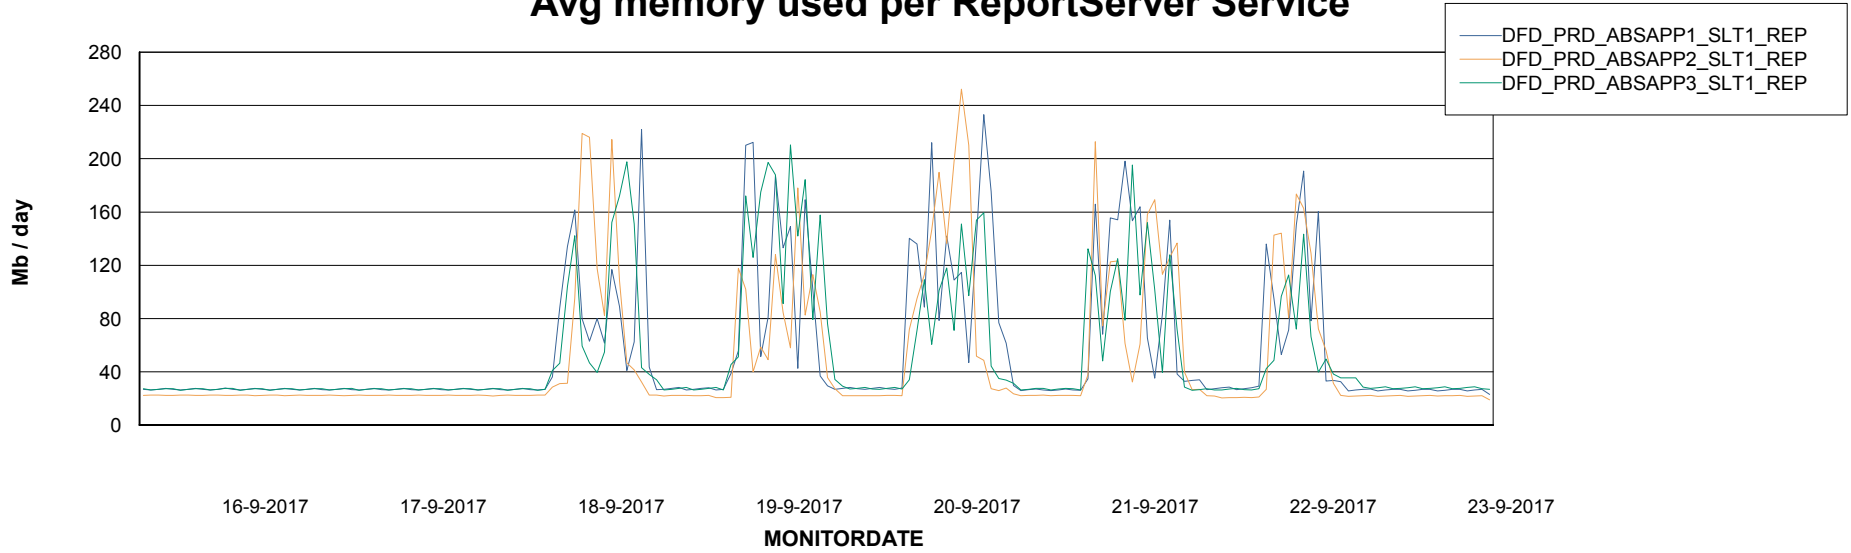

Avg users per day per ABS server

Weekly SLA Customer Report

Customer DFD Production
Database ID 39

ABSSolute Application ReportServer Services

Avg memory used per ReportServer Service

Disaster per ABS component