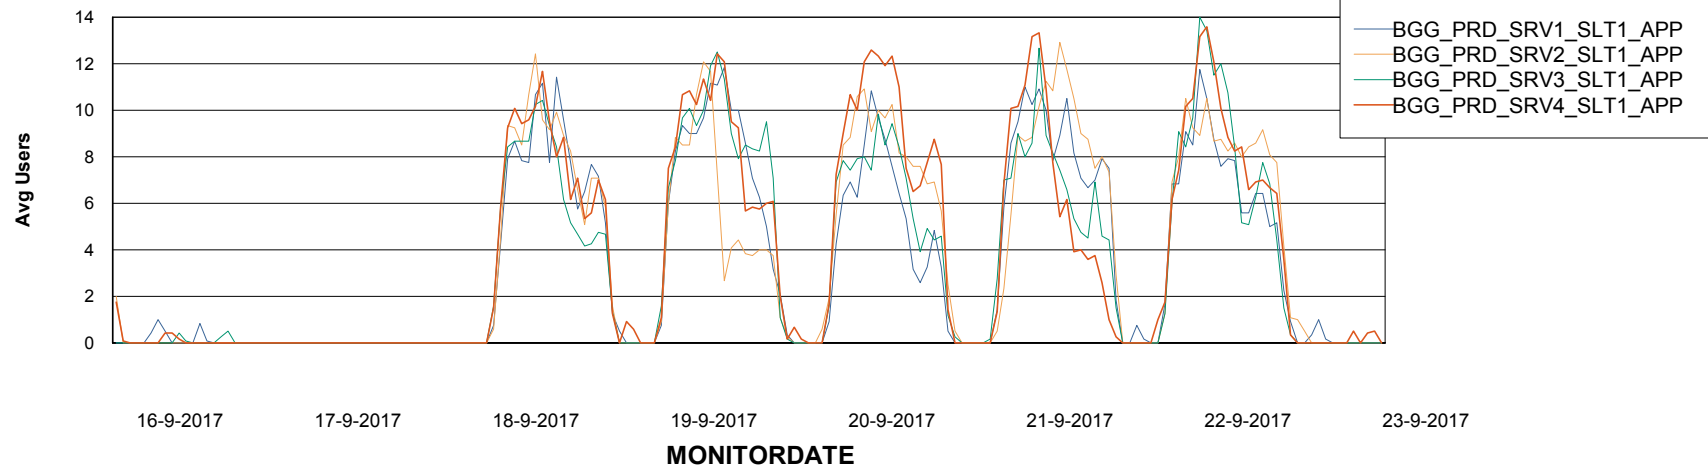

Avg users per day per ABS server