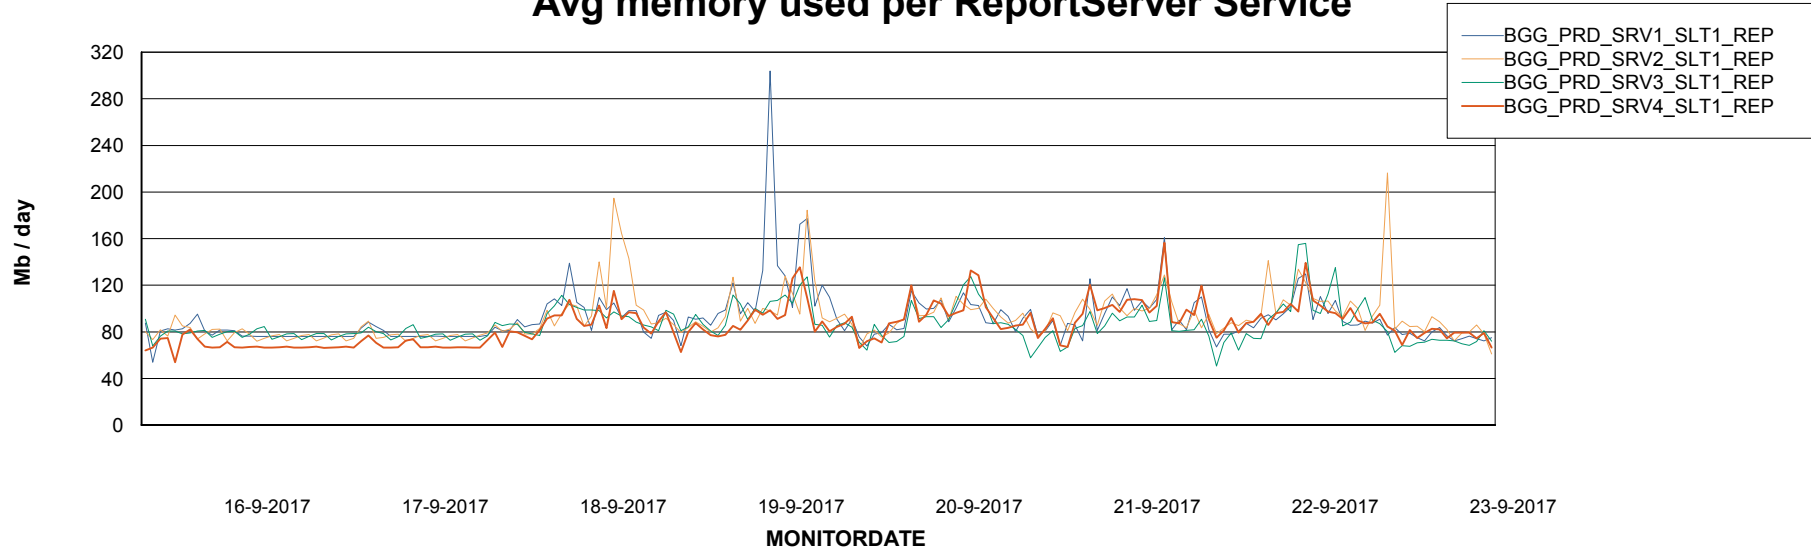

Avg users per day per ABS server

Weekly SLA Customer Report

Customer BGG_Production
Database ID 58

ABSSolute Application ReportServer Services

Avg memory used per ReportServer Service

Weekly SLA Customer Report