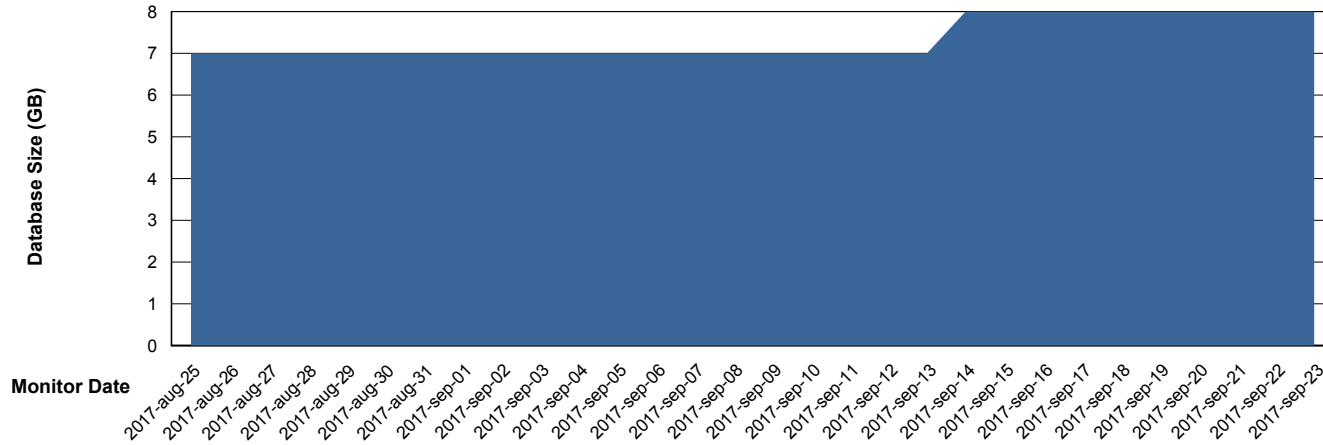

DB Processes Max 300
DB Sessions Max 474

Weekly SLA Customer Report

Customer BGG_Production
Database ID 58

Database Performance BGGDB_Standby

DB Processes Max 300
DB Sessions Max 474

Weekly SLA Customer Report

Customer BGG_Production
 Database ID 58

DATABASE SIZE BGGDB_BI

Database growth over last month

DATABASE SIZE BGGDB_Production

Database growth over last month

Weekly SLA Customer Report

Customer BGG_Production
Database ID 58