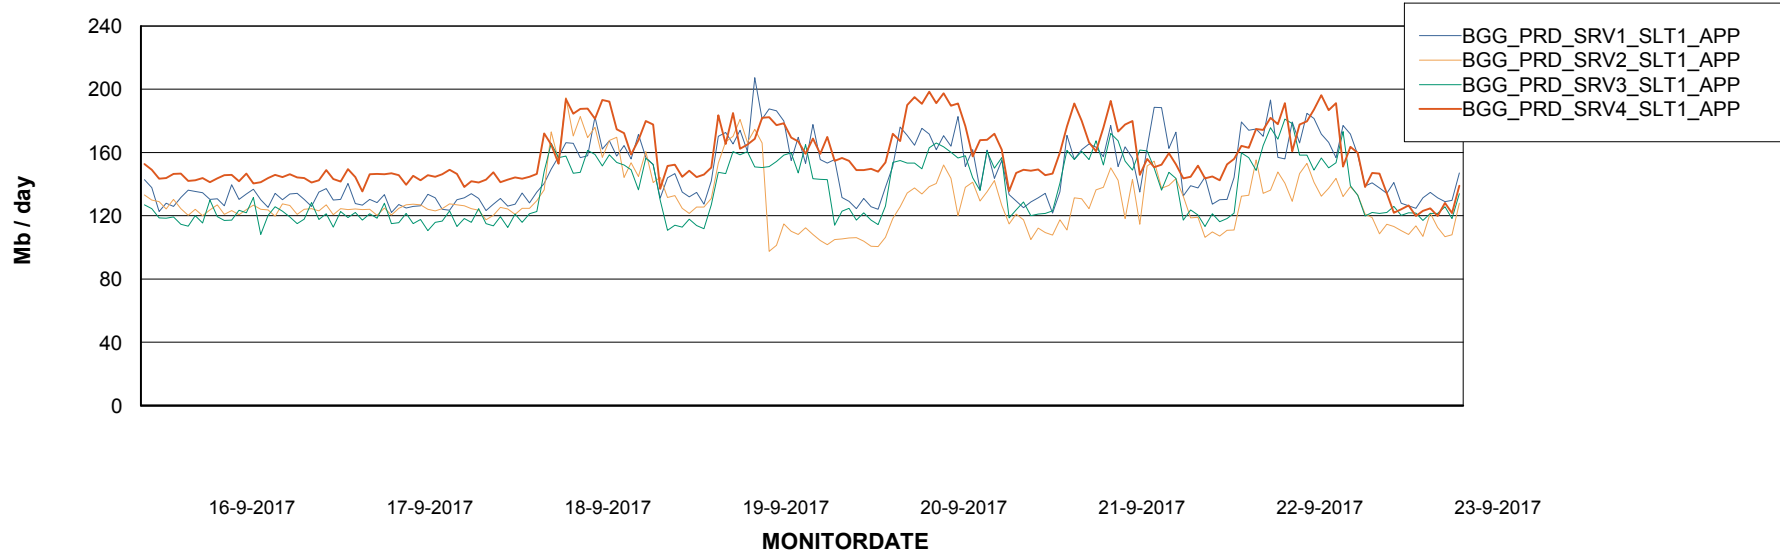

Standby Database Health BGG_Production

Recovery lag for last 7 days

Weekly SLA Customer Report

Customer BGG_Production
Database ID 58

ABSSolute Application Server Services

Avg memory used per ABS Server Service