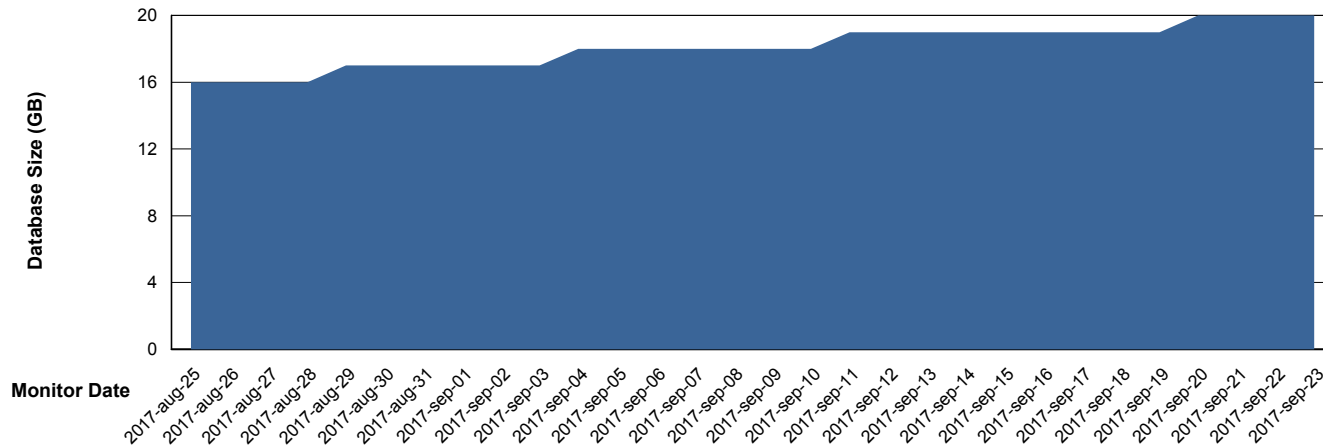

Customer BGG_Production
 Database ID 58

DATABASE SIZE BGGDB_BI

Database growth over last month

DATABASE SIZE BGGDB_Production

Database growth over last month

Weekly SLA Customer Report

Customer BGG_Production
Database ID 58