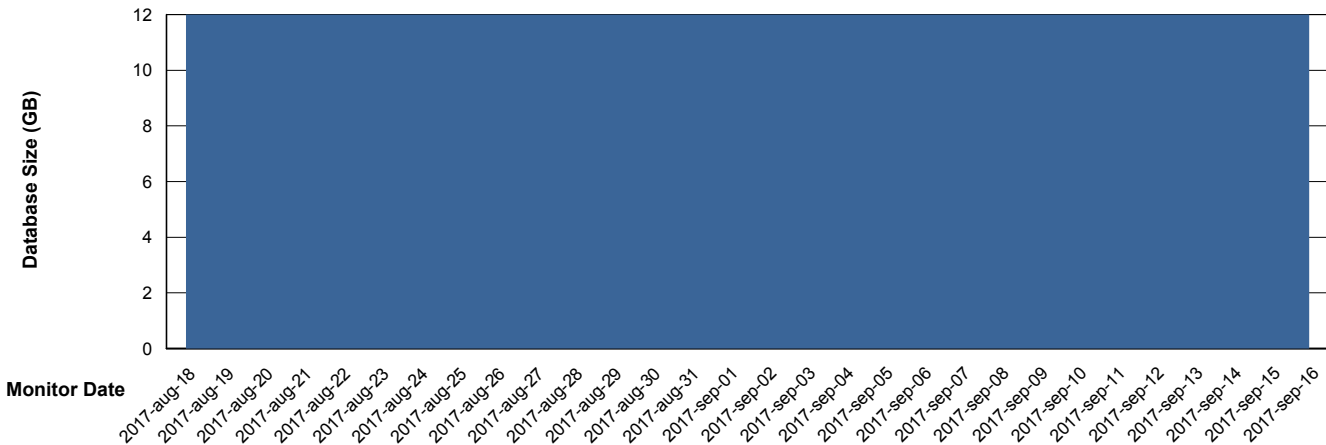

Database Performance WBLDB_Standby

DB Processes Max 500
DB Sessions Max 772

Weekly SLA Customer Report

Customer WBL_Production
 Database ID 40

DATABASE SIZE WBLDB_Production

Database growth over last month

Database Tablespace WBLDB_Production

Date	Tablespace Name	Filesize (Gb)	Usedsize (Gb)	Percentage free
16-9-2017	ABSDATA	6	5	17
	INDX	8	5	38
15-9-2017	ABSDATA	6	5	17
	INDX	8	5	38
14-9-2017	ABSDATA	6	5	17
	INDX	8	5	38
13-9-2017	ABSDATA	6	5	17
	INDX	8	5	38
12-9-2017	ABSDATA	6	5	17
	INDX	8	5	38
11-9-2017	ABSDATA	6	5	17
	INDX	8	5	38
10-9-2017	ABSDATA	6	5	17
	INDX	8	5	38