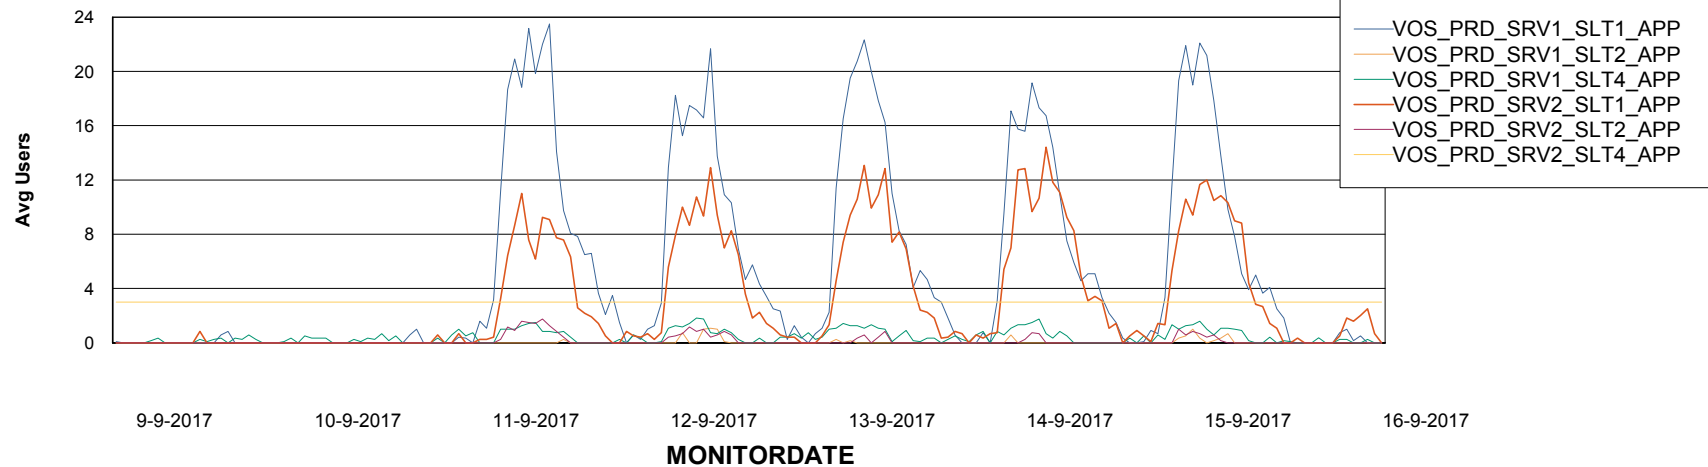

Weekly SLA Customer Report

Customer VOS_Production
Database ID 68

ABSSolute Application Server Services

Avg memory used per ABS Server Service

Avg users per day per ABS server

Weekly SLA Customer Report

Customer VOS_Production
Database ID 68