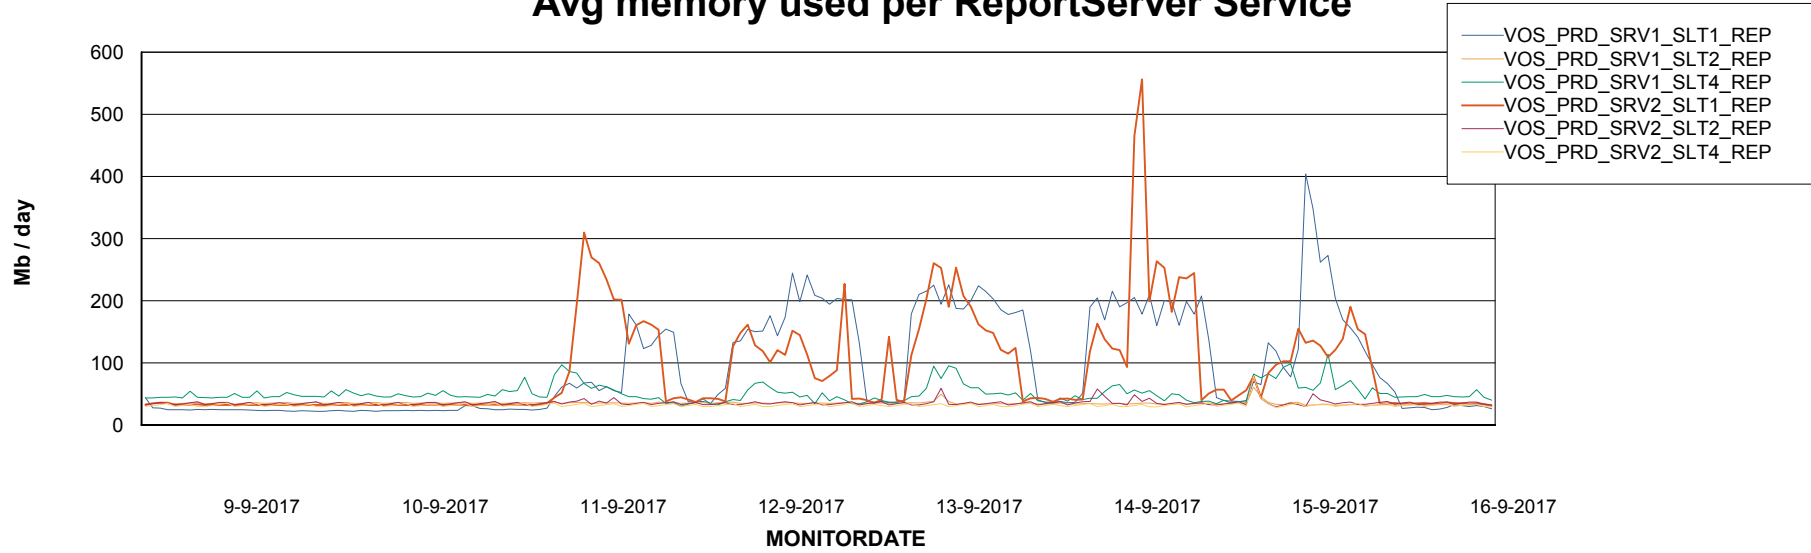

ABSSolute Application ReportServer Services

Avg memory used per ReportServer Service