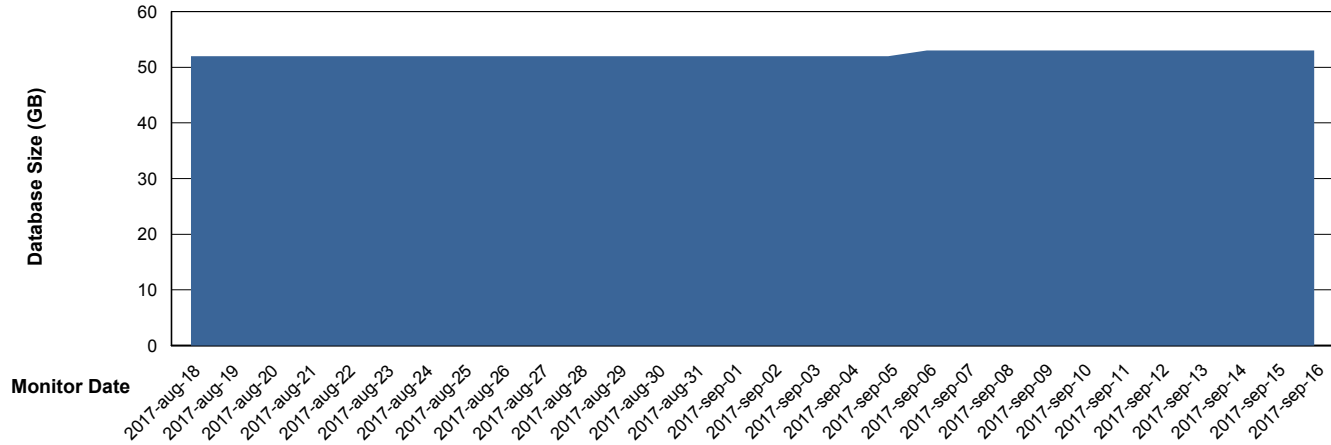

Database Performance VOSDB_Production

DB Processes Max 200
DB Sessions Max 322

Weekly SLA Customer Report

Customer VOS_Production
Database ID 68

DATABASE SIZE VOSBIDB_Production

Database growth over last month