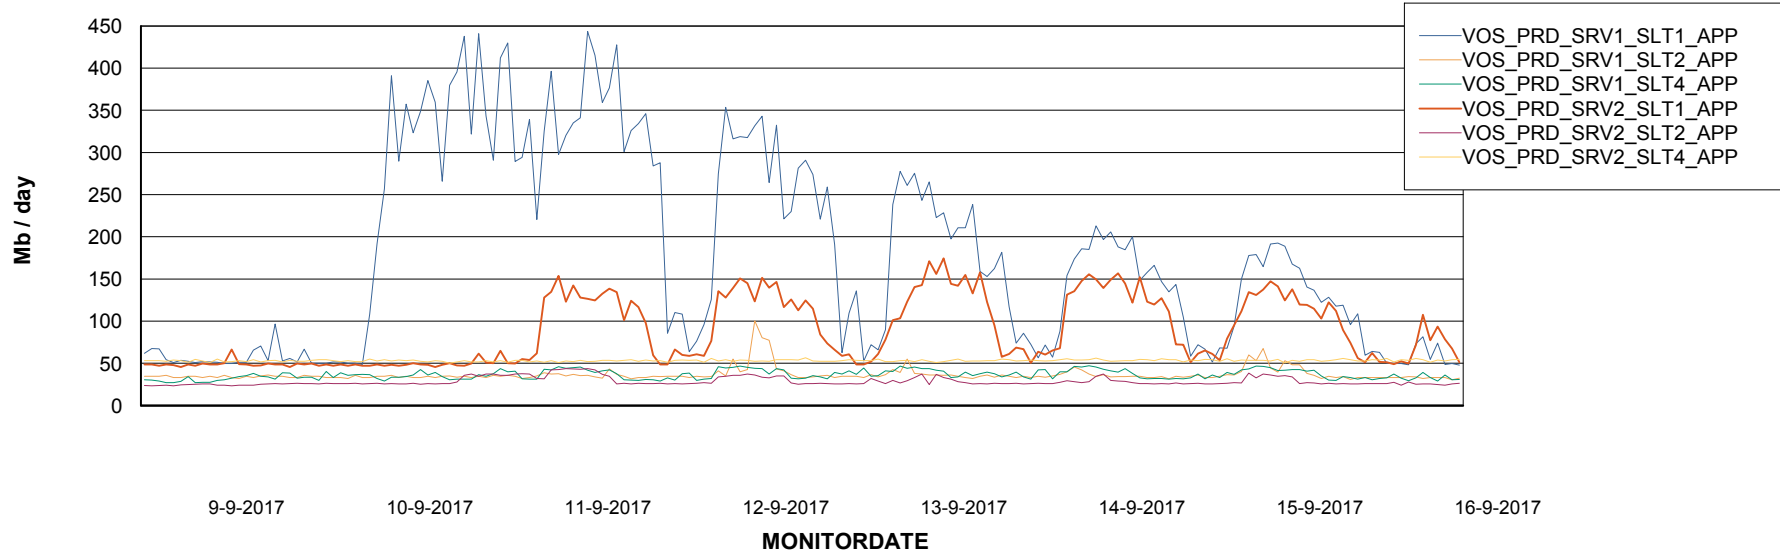

ABSSolute Application Server Services

Avg memory used per ABS Server Service