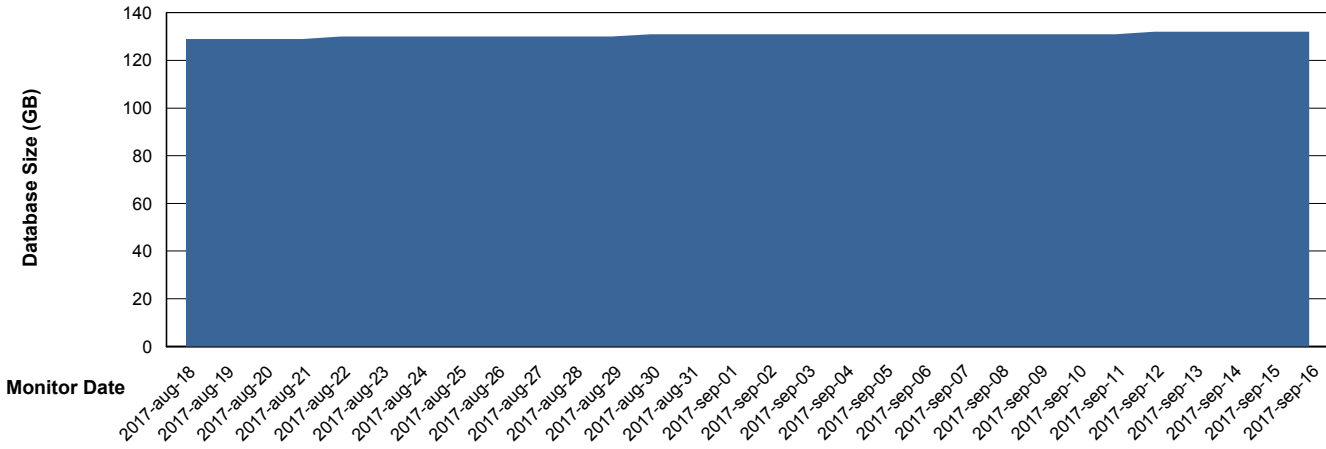

Database Performance PHSDB_Standby

DB Processes Max 500
DB Sessions Max 772

Weekly SLA Customer Report

Customer PHS_Production
 Database ID 47

DATABASE SIZE PHSDB_Production

Database growth over last month