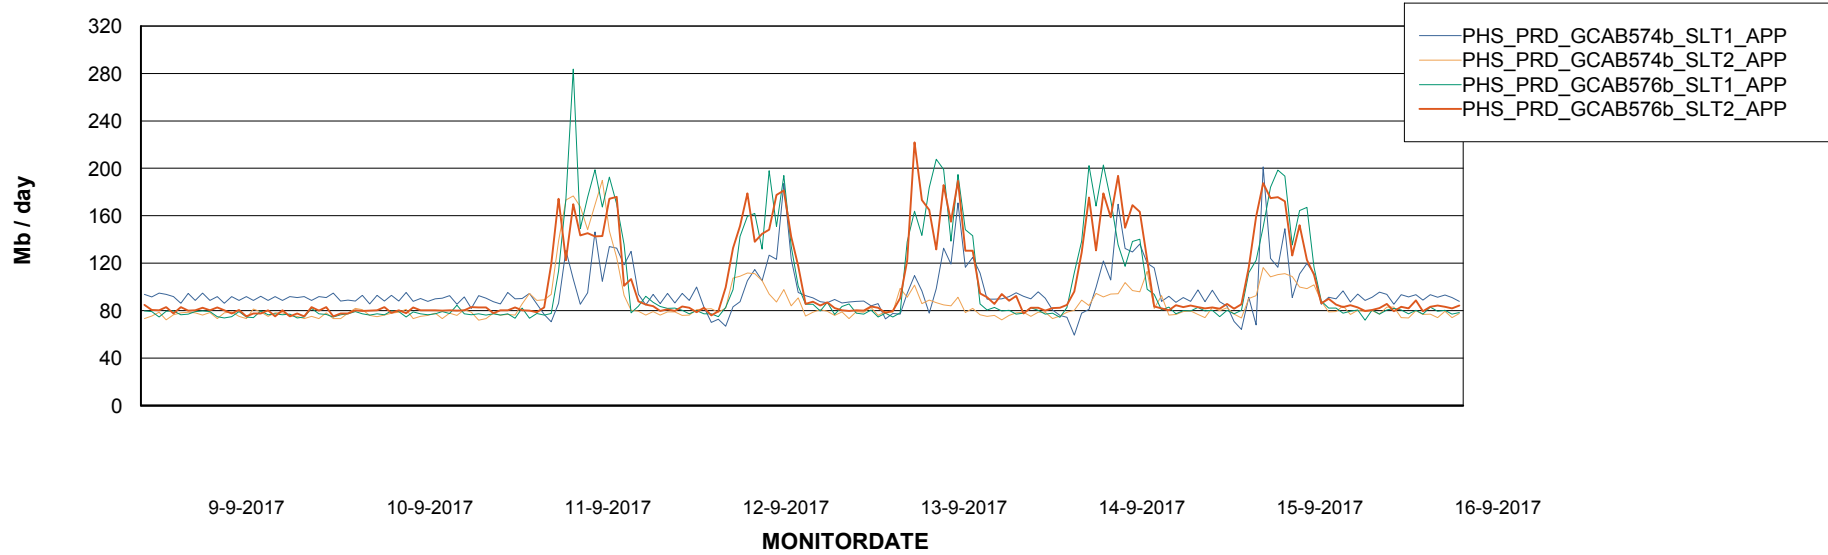

ABSSolute Application Server Services

Avg memory used per ABS Server Service