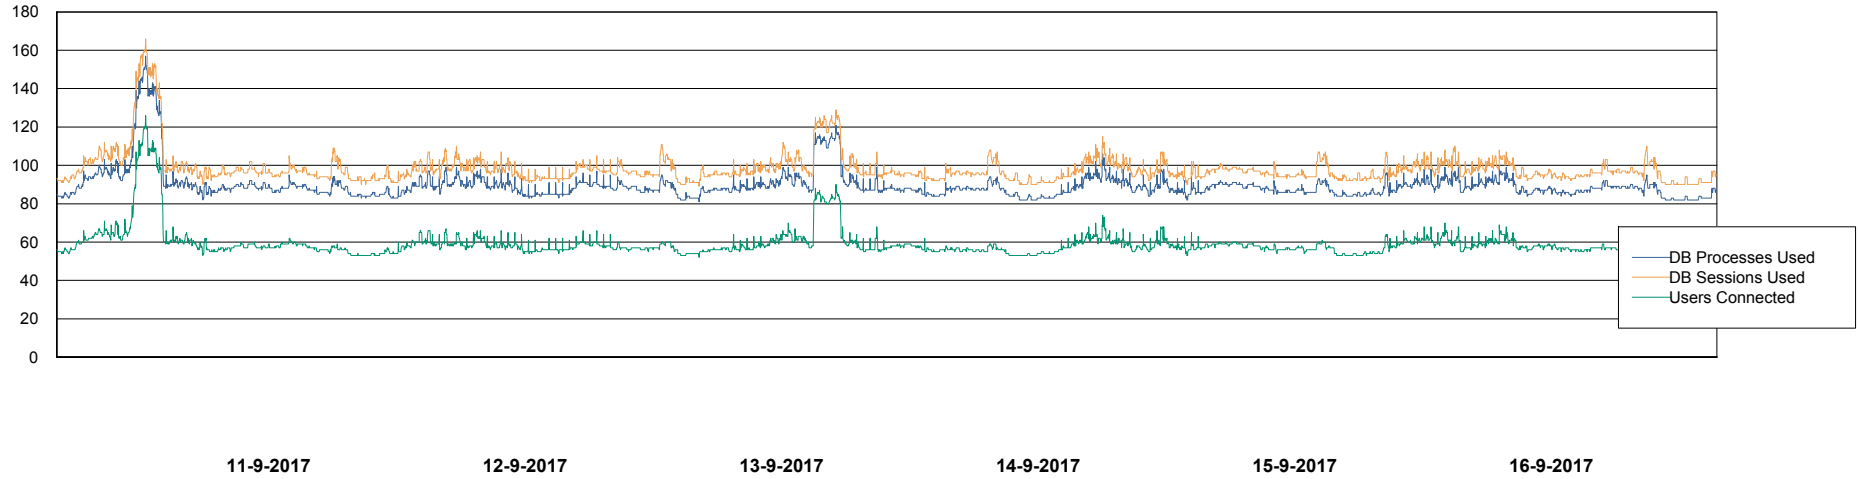

Harddisk Usage PCO_PRD_ORACLE2

	Free disk space on c: (%)	Total disk space on c: (Gb)	Free disk space on d: (%)	Total disk space on d: (Gb)
16-9-2017	76	279	43	838
15-9-2017	76	279	43	838
14-9-2017	76	279	44	838
13-9-2017	77	279	44	838
12-9-2017	77	279	45	838
11-9-2017	77	279	45	838
10-9-2017	77	279	45	838

Weekly SLA Customer Report

Customer PCO Production
Database ID 44

Database Performance PCODB_Production

DB Processes Max 300
DB Sessions Max 480

Weekly SLA Customer Report

Customer PCO Production
Database ID 44