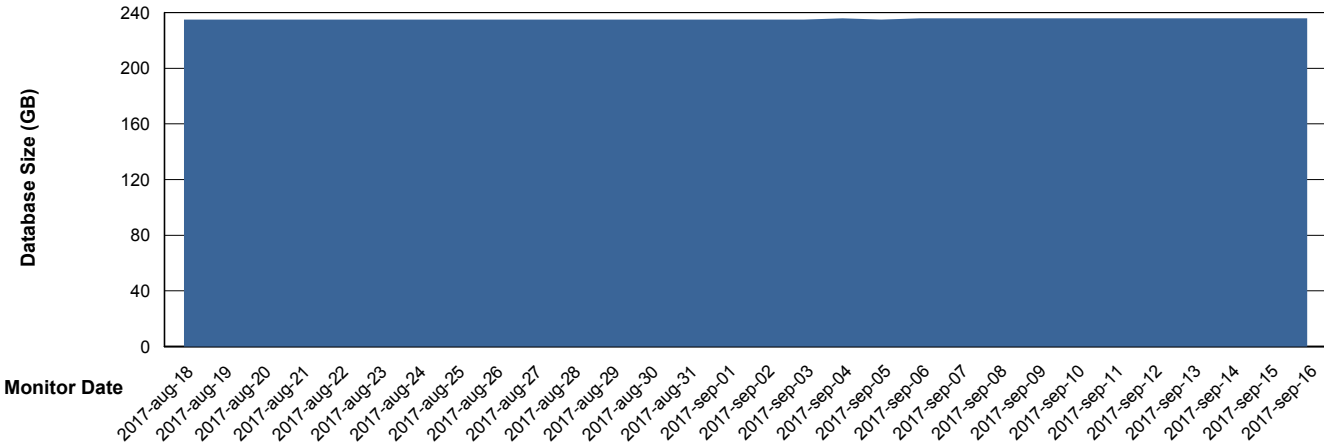

Database Performance PCODB_Standby

DB Processes Max 520
DB Sessions Max 804

Weekly SLA Customer Report

Customer PCO Production
 Database ID 44

DATABASE SIZE PCODB_Production

Database growth over last month