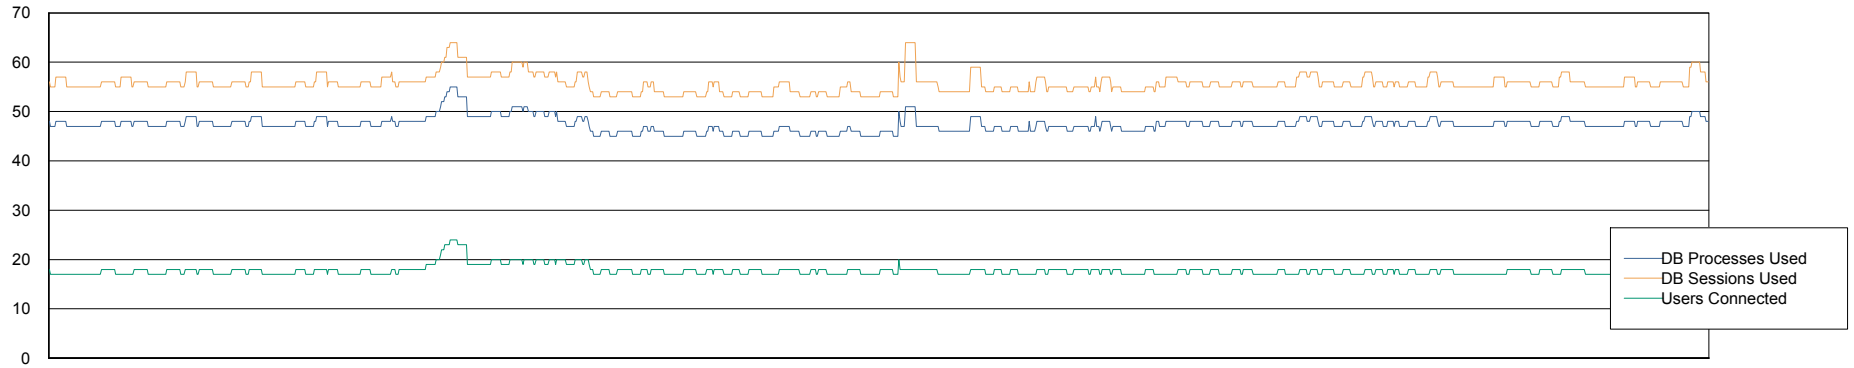

Database Performance JWRDB_Production