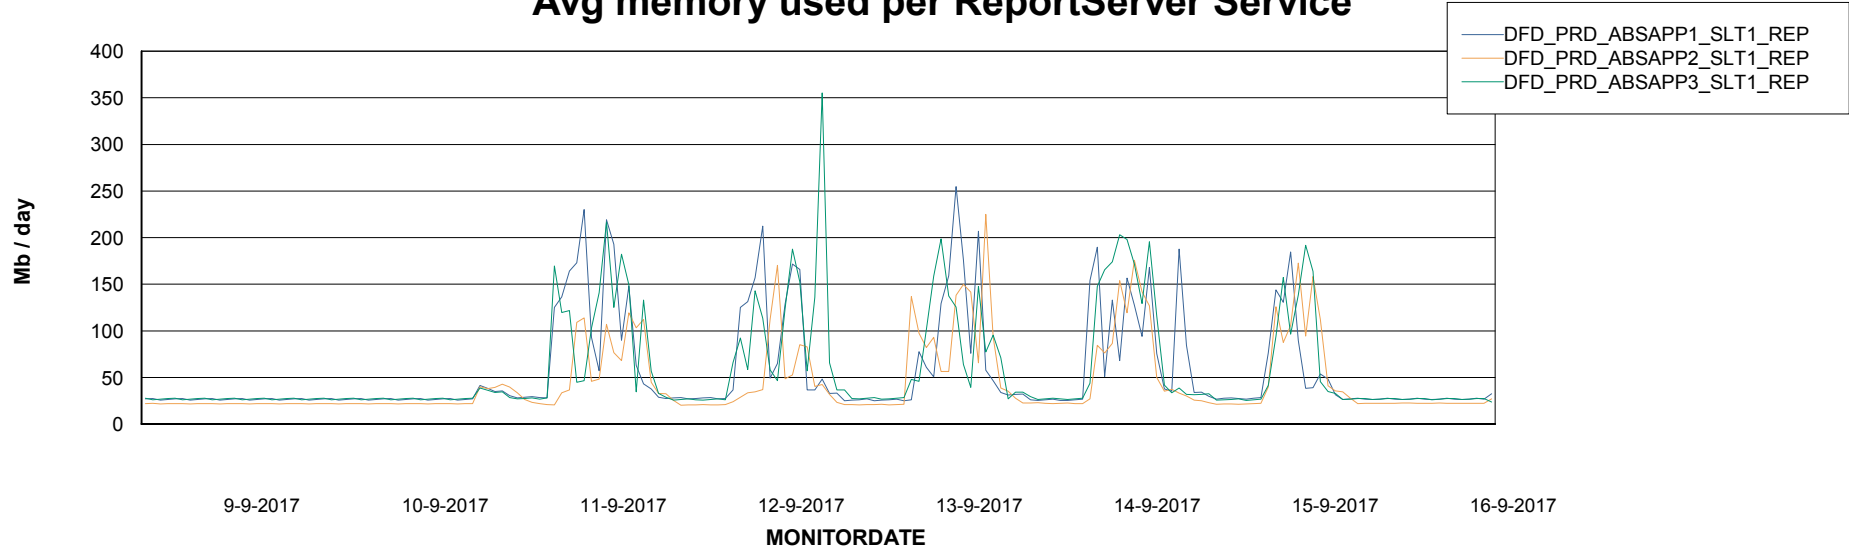

ABSSolute Application ReportServer Services

Avg memory used per ReportServer Service