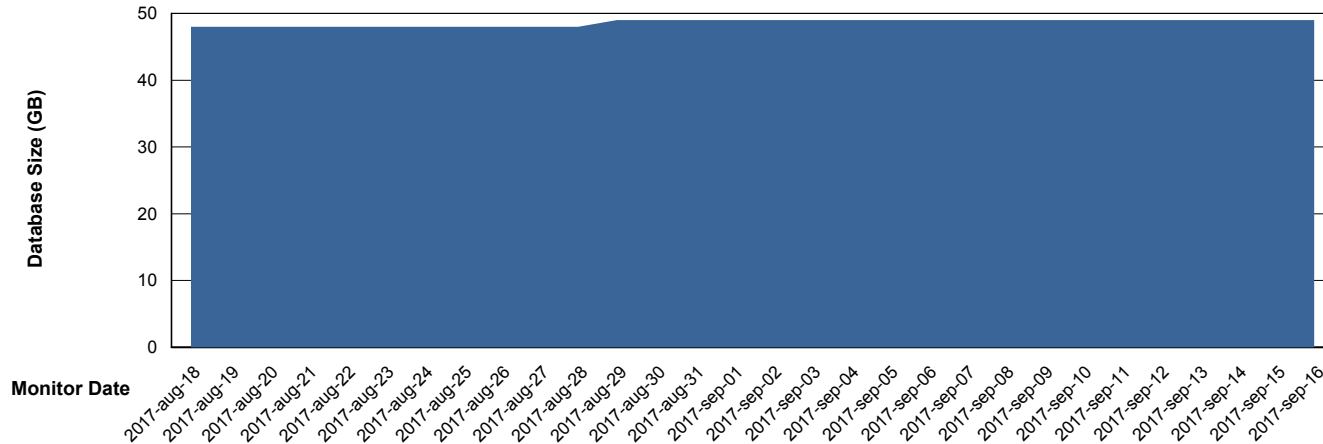

# Weekly SLA Customer Report

Customer DFD Production  
Database ID 39

DATABASE SIZE DFDDDB\_Production

### Database growth over last month

DATABASE SIZE DFDDDBI\_Production

### Database growth over last month