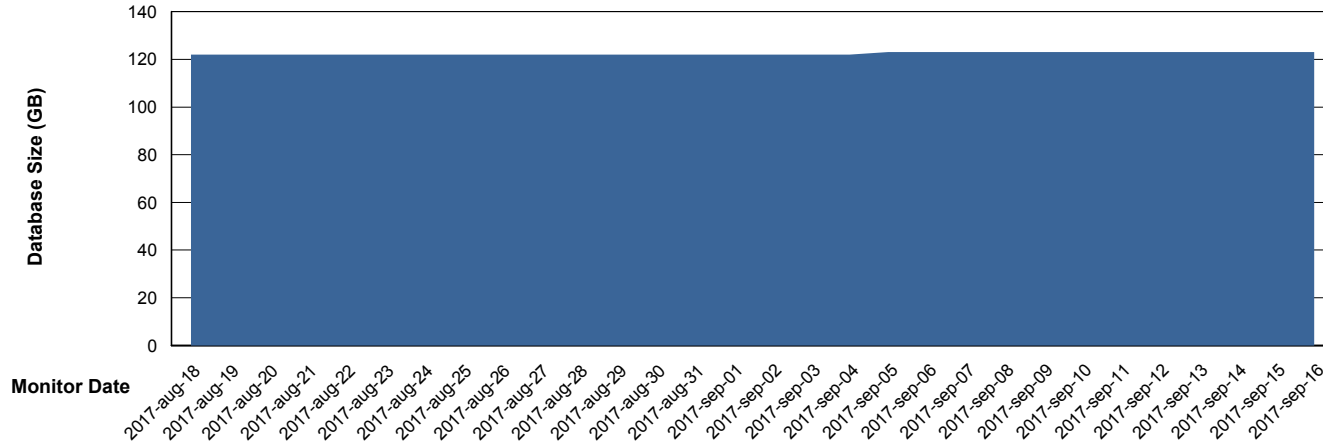

DATABASE SIZE DFDDDB_Production

Database growth over last month