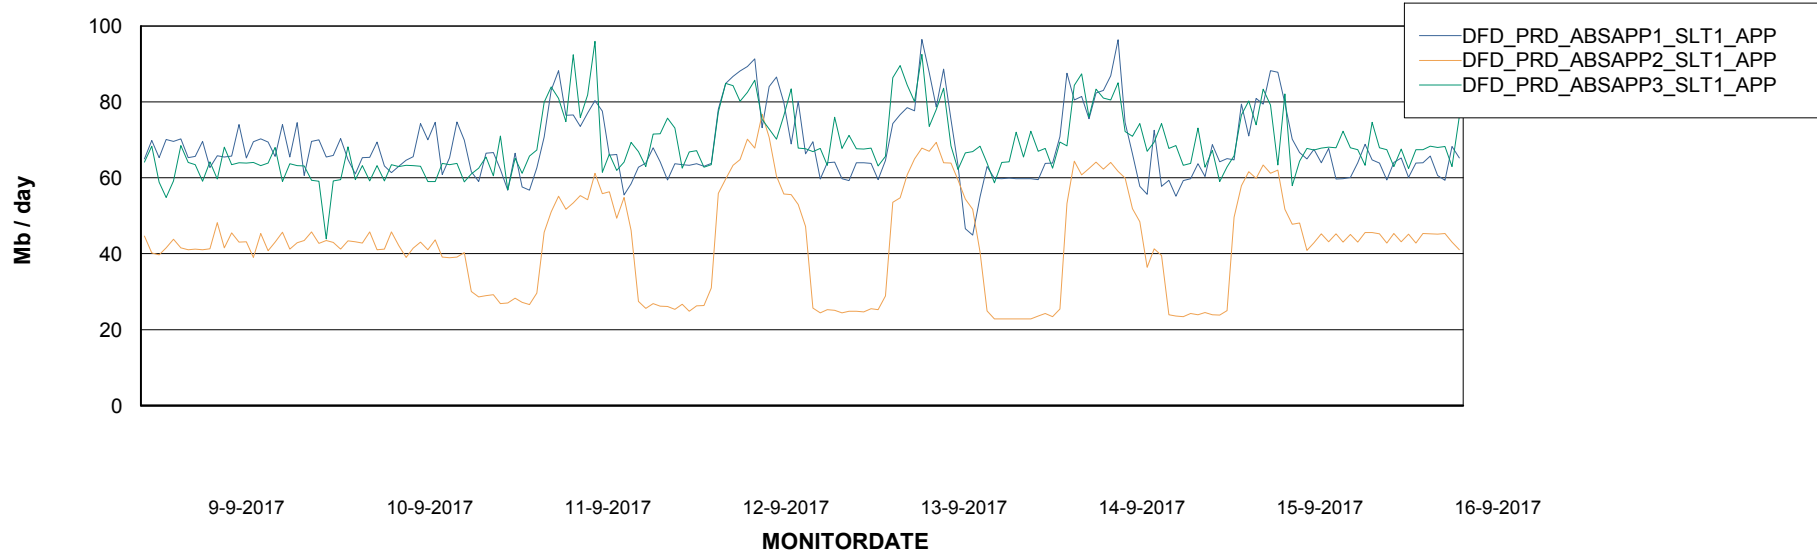

ABSSolute Application Server Services

Avg memory used per ABS Server Service