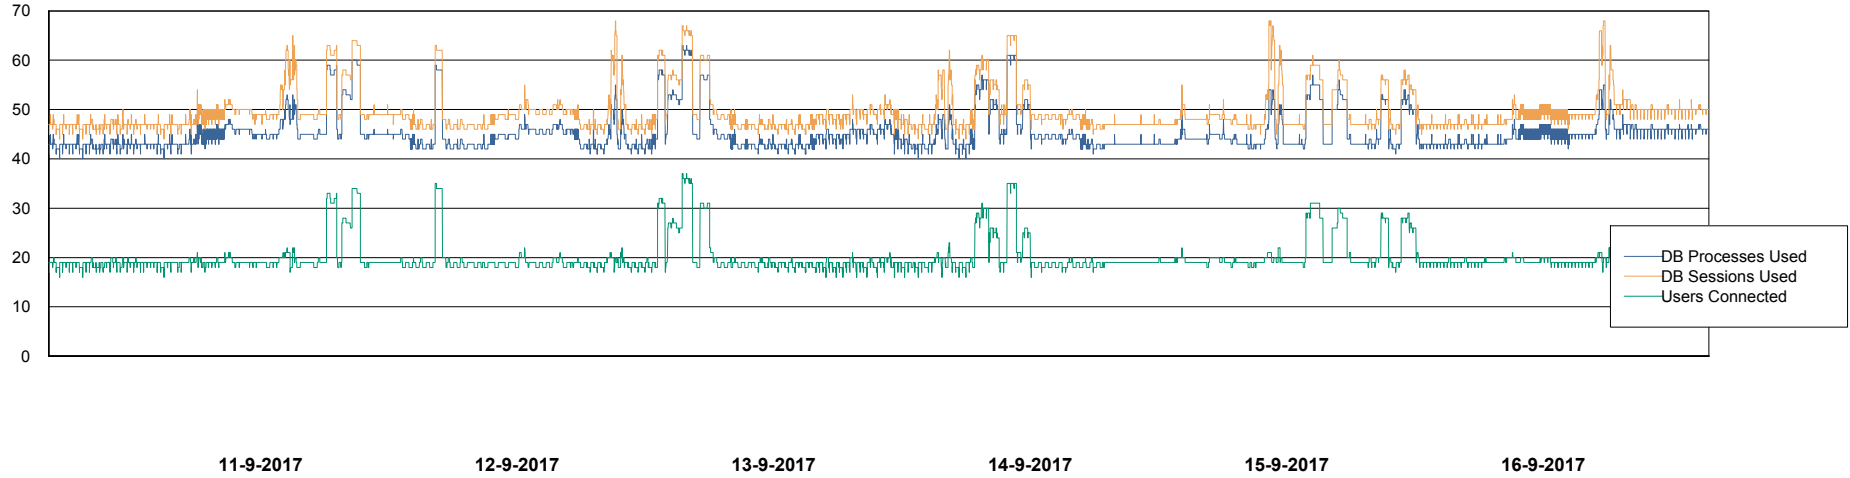

Database Performance DFDDDBI_Production

DB Processes Max 500
DB Sessions Max 772