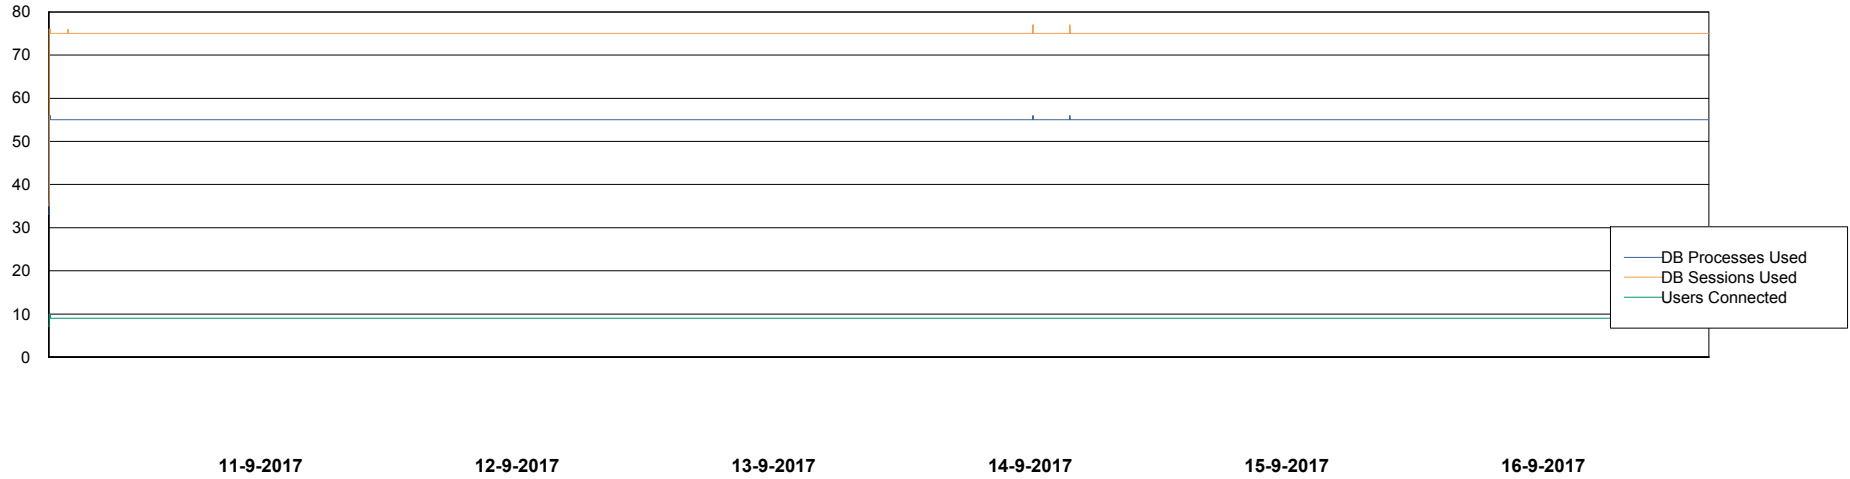

Database Performance DFDDB_Standby

DB Processes Max 600
DB Sessions Max 928