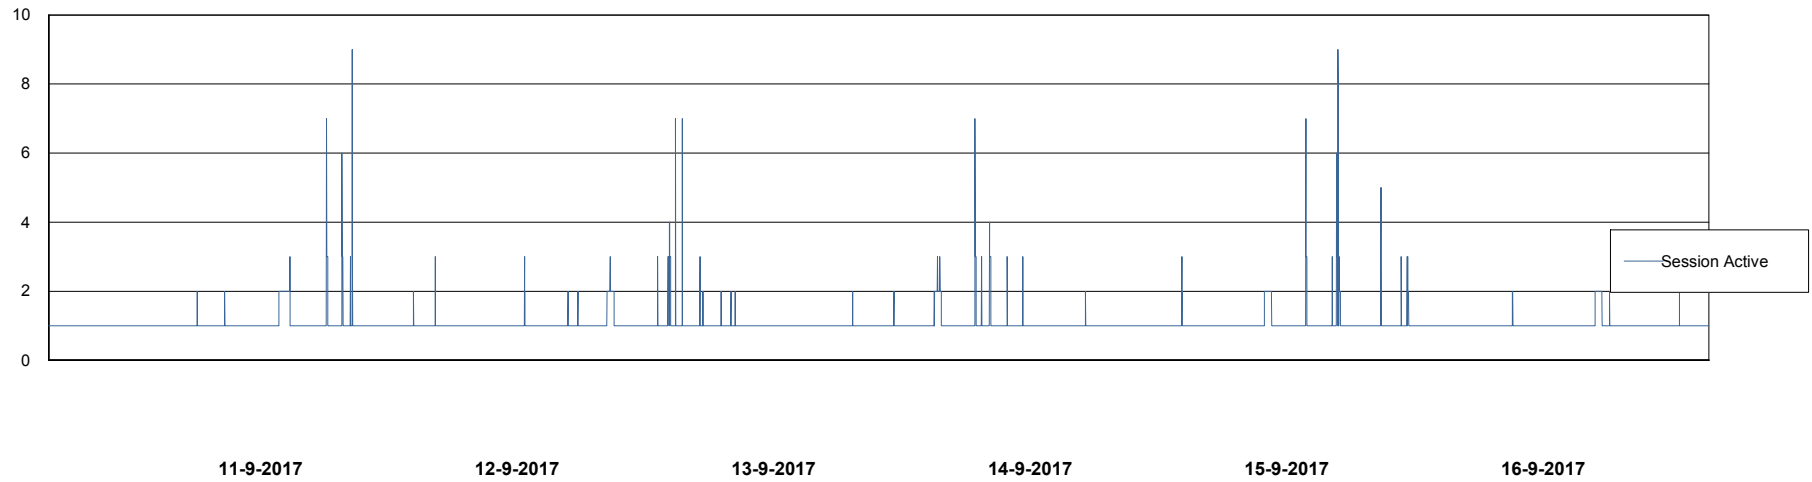

Database Performance DFDDDBI_Production

DB Processes Max 500
DB Sessions Max 772