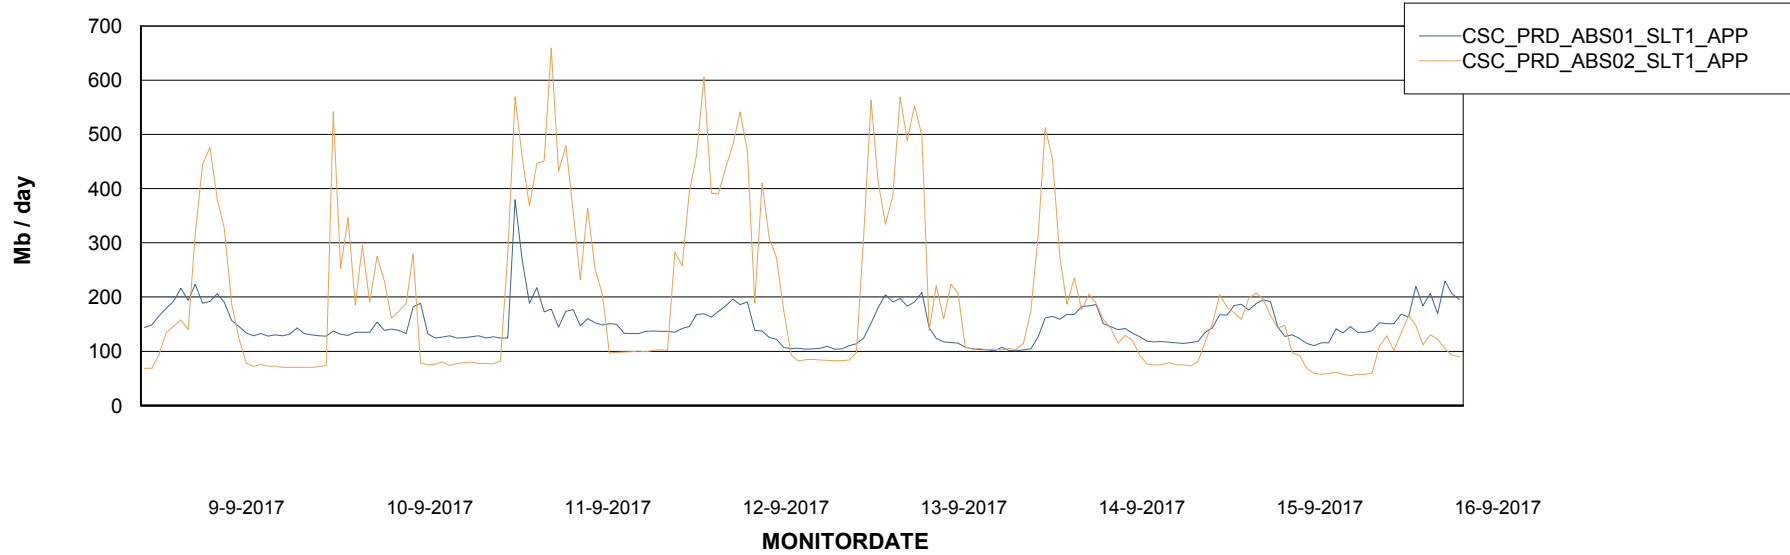

ABSSolute Application Server Services

Avg memory used per ABS Server Service