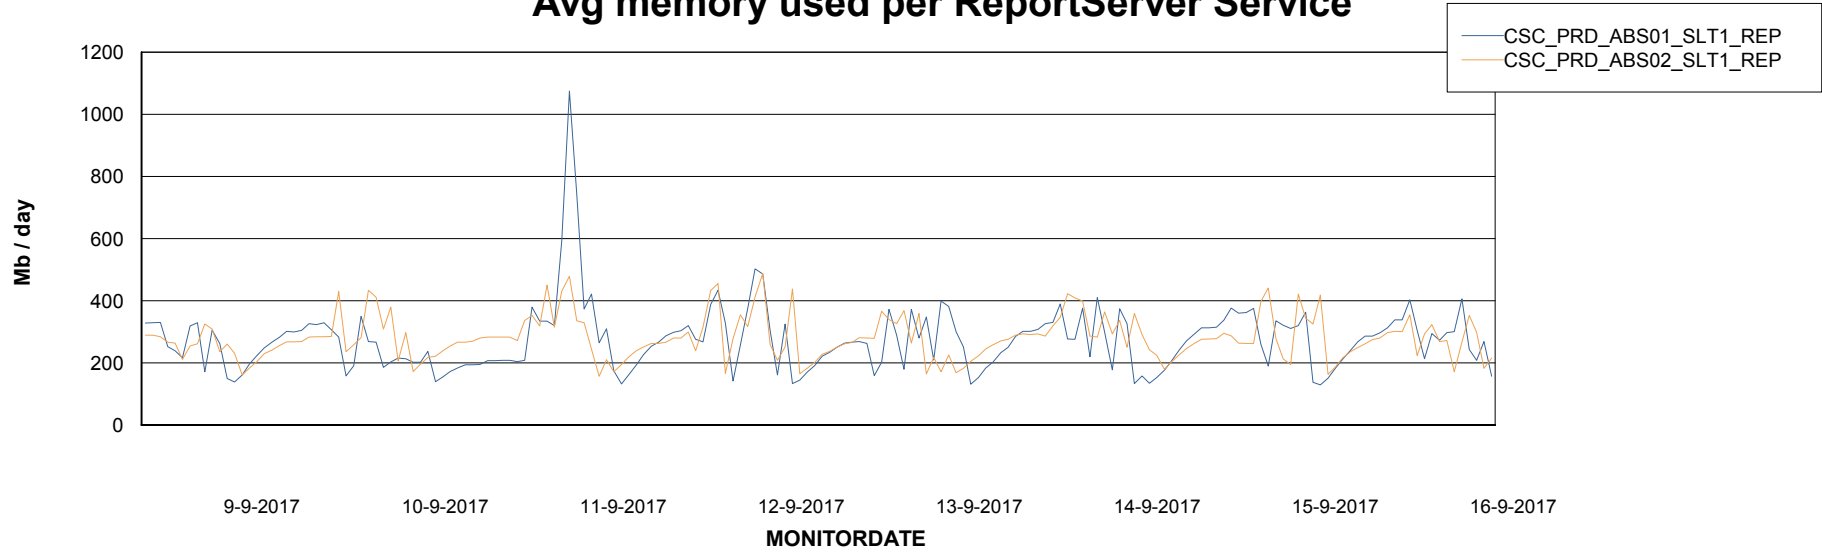

Avg memory used per ABS Server Service

Avg users per day per ABS server

Weekly SLA Customer Report

Customer CSC_Production
Database ID 50

ABSSolute Application ReportServer Services

Avg memory used per ReportServer Service